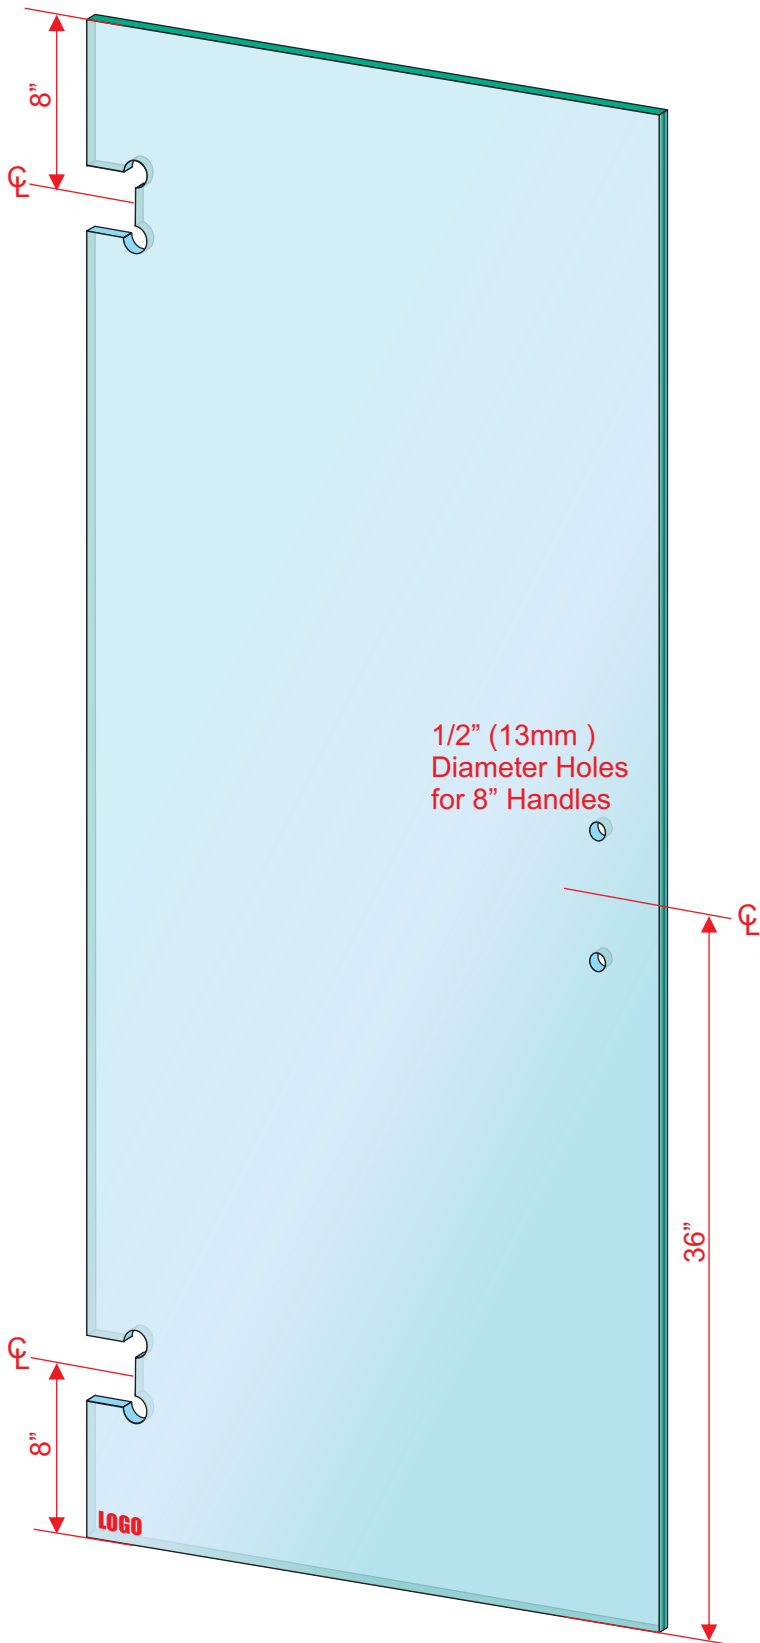

### 3/8" Clear Glass

Width	Height	Actual Glass Size	Hinge Notch	Handle Size	PFE	Part #	Quantity	Price Each
28"	72"	28" x 71.563"	Small	8"	Yes	ACPKES0328071R	1 - 19	<b>\$80</b>
							20+	<b>\$72</b>
28"	76"	28" x 75.563"	Small	8"	Yes	ACPKES0328075R	1 - 19	<b>\$84</b>
							20+	<b>\$76</b>
28"	80"	28" x 79.563"	Small	8"	Yes	ACPKES0328079R	1 - 19	<b>\$88</b>
							20+	<b>\$80</b>
28"	84"	28" x 83.563"	Large	8"	Yes	ACPKES0428083R	1 - 19	<b>\$92</b>
							20+	<b>\$84</b>
32"	72"	32" x 71.563"	Large	8"	Yes	ACPKES0432071R	1 - 19	<b>\$88</b>
							20+	<b>\$80</b>
32"	76"	32" x 75.563"	Large	8"	Yes	ACPKES0432075R	1 - 19	<b>\$92</b>
							20+	<b>\$84</b>
32"	80"	32" x 79.563"	Large	8"	Yes	ACPKES0432079R	1 - 19	<b>\$96</b>
							20+	<b>\$88</b>
32"	84"	32" x 83.563"	Large	8"	Yes	ACPKES0432083R	1 - 19	<b>\$100</b>
							20+	<b>\$92</b>

## Small Hinge Notch

## Large Hinge Notch