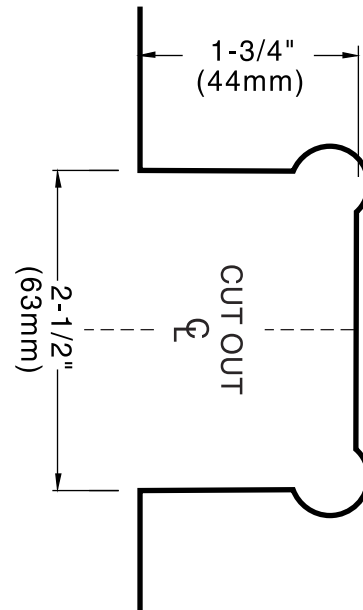

Small Hinge Notch