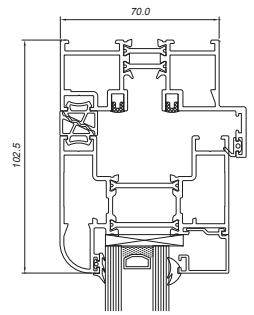

Configurations

Plus many more designs please speak to your supplier for further information

Visofold 1000

Application

- ◆ Residential/retail/commercial

Features

- ◆ Attractive, slim-line profiles offer reduced sightlines
- ◆ Profiles available in either square or rounded edge options
- ◆ Fabricated using mitred corners
- ◆ Lock mechanism available with domestic style 'lift-up' handle and an adjustable, one-piece keep
- ◆ Manufactured using Smarts punch tooling

Dimensions

Frame Width	102.5mm
Frame Depth	70mm
Glass	24, 28, 32, 34 or 36mm double or triple glazed units
Max o/a Height:	2500mm (per sash)
Max o/a Width	1200mm (per sash)
Max Sash Weight:	100kg

(For sizes outside of these parameters, contact Smarts Technical).