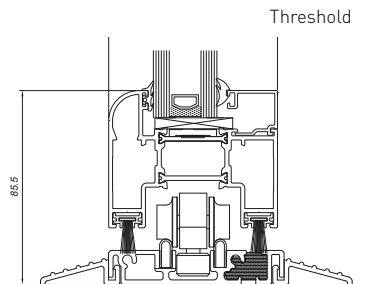

Dimensions

Frame Width	102.5mm
Frame Depth	70mm
Glass	24, 28, 32, 34 or 36mm double or triple glazed units
Max o/a Height:	2500mm (per sash)
Max o/a Width	1200mm (per sash)
Max Sash Weight:	100kg

(For sizes outside of these parameters, contact Smarts Technical).

Head

Horizontal

Threshold