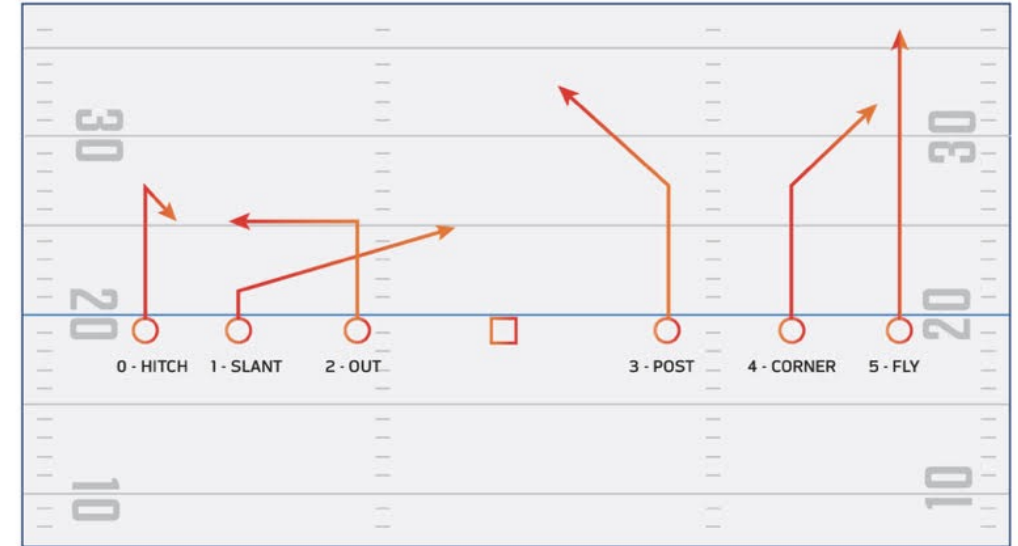

Route Segment

Activity	Equipment Required	Details
Route Intro	Cones	• Use all your cones to mark out the different routes (one at a time) ○ Slant ○ Comeback/Hitch/Button ○ 5-Yard Out ○ Post/Corner ○ Fade ○ Fly • Descriptions – Link • Stress that cuts be quick, tight & clean (not rounded)

NFL FLAG ROUTE TREE