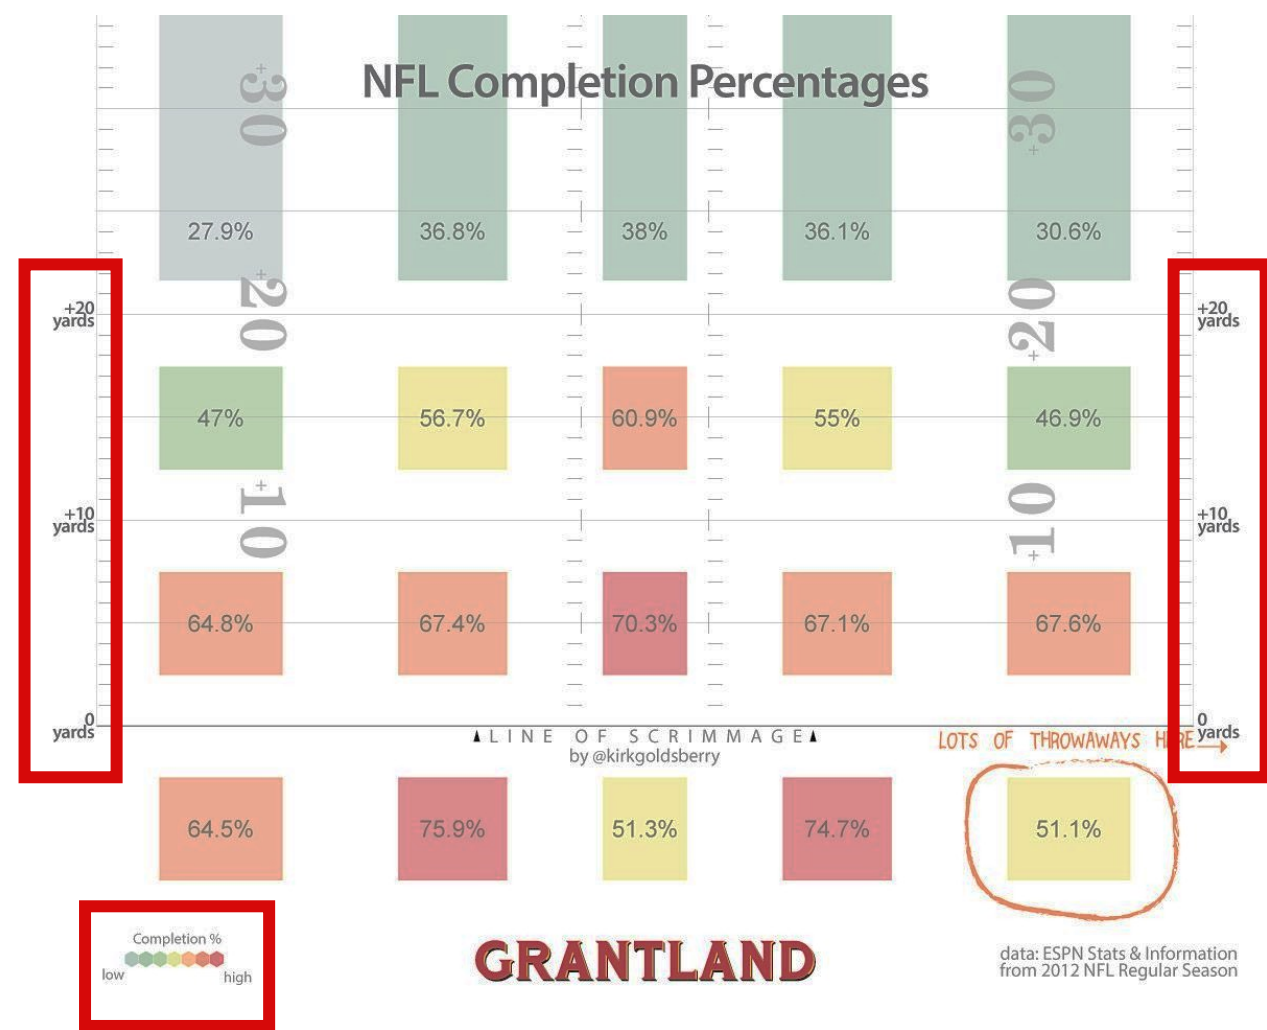

Route Segment

Activity	Equipment Required	Details
Route Intro	Cones	<ul style="list-style-type: none">• Use all your cones to mark out the different routes (one at a time)<ul style="list-style-type: none">○ Slant○ Comeback/Hitch/Button○ 5-Yard Out○ Post/Corner○ Fade○ Fly• Descriptions – Link• Stress that cuts be quick, tight & clean (not rounded)

NFL FLAG ROUTE TREE

Skill Development Segment

Activity	Equipment Required	Details
Skill Development	Cones Balls Flags	<p>Here are a few basic skill development videos. Please use those appropriate for your age group.</p> <ul style="list-style-type: none">• How to Snap• How to Throw• QB Drills• How to Catch• Flag Pulling• How to Handoff (2-step)

Play Development Segment

Activity	Equip Required	Details
Play Development	Cones Balls Flags	<ul style="list-style-type: none"> • 8 Year Olds – Provide 10 plays to introduce over the season • 10 Year Olds – Provides 10 plays to introduce over the season • Older Age Group – Provides 10 plays to introduce over the season <p>Please keep in mind completion percentages.</p>