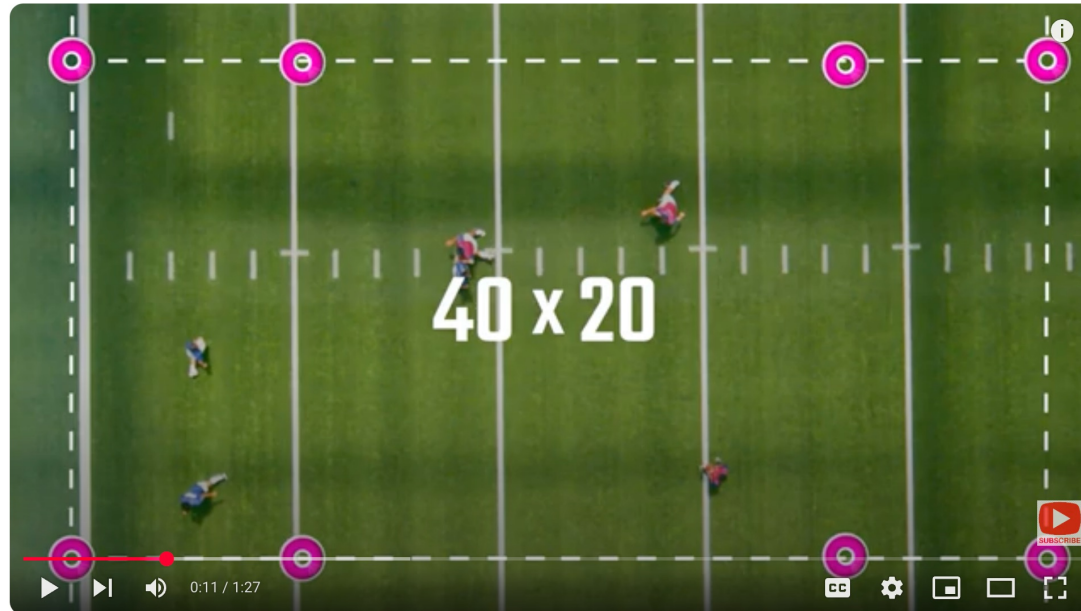

Safety:

Keeping players safe from physical & emotional harm

Practice Session Summary

- Take this last full session of practice to improve on basic skills and solidify your play list.

Segment	Who is Included	Rationale
Warm Up	Players	Gets players off on a "fun foot" and get to know each other
Route Intro	Players	Allows you to intro terminology to be used during season
Skill Development	Players	Introduce and practice each skill required for season
Play Development	Players	Introduce 5-6 plays for next week's game

Warm Up Segment

Activity

Equipment Required

Details

Ultimate Football

8 cones
1 football

- Split team into two groups by using the reversible jersey
- Place 4 cones to create a large rectangular space
- Use 4 additional cones to mark an endzone at each end
- This video will explain how to run the game - [LINK](#)

Route Segment

Activity	Equipment Required	Details
Route Intro	Cones	<ul style="list-style-type: none">• Use all your cones to mark out the different routes (one at a time)<ul style="list-style-type: none">○ Slant○ Comeback/Hitch/Button○ 5-Yard Out○ Post/Corner○ Fade○ Fly• Descriptions – Link• Stress that cuts be quick, tight & clean (not rounded)