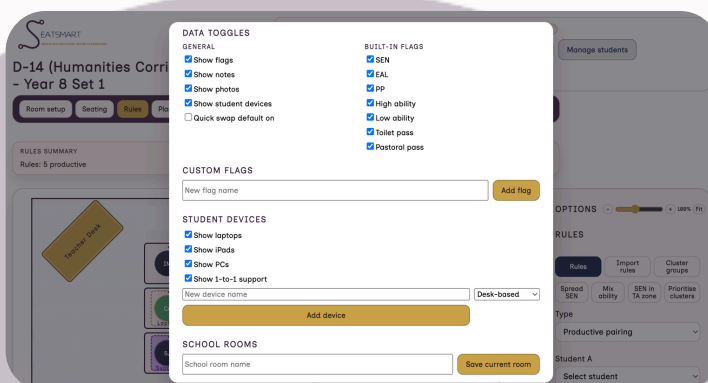

Create Behaviour-Supporting Seating Plans in Minutes

SeatSmart is a modern classroom seating plan tool built for UK schools.

Create effective seating plans quickly using automatic sync from school systems or manual class list upload for smaller settings.

Why Schools Use SeatSmart

- Save hours of seating-plan admin each term
- Support consistent behaviour routines
- Create multiple layouts for different lesson types

Built with UK teachers across primary and secondary schools