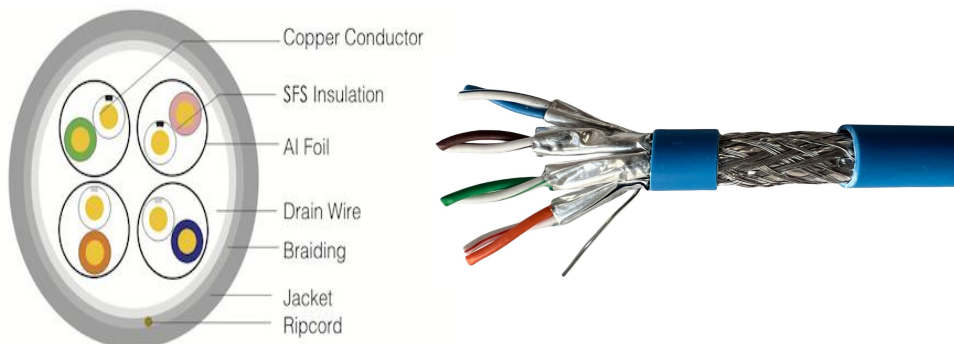

## Product Structure

## Physical Dimensions

Construction	Detail Specification
Inner Conductor	0.57mm Pure Copper
Insulation	1.35+/-0.05mm Foamed PE
4 Pairs	1.(White)(Blue)/(Blue) 2.(White)(Green)/(Green) 3.(White)(Brown)/(Brown) 4.(White)(orange)/(Orange)
Shield	Aluminum Foil screen for each pair Rip Cord + Drain Wire +Braiding
Outer Jacket	8.0+0.2mm LSZH Jacket