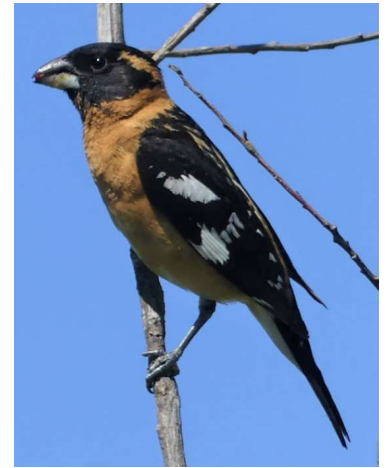

Cold Creek Canyon Wildlife

Cold Creek Canyon Wildlife

Elk

Mule Deer

Mustang

Bobcat

Mountain Lion

Burro

Coyote

Ringtail Cat

Gray Fox

Cold Creek Canyon Wildlife

Desert Badger

Desert Tortoise

Bat

Black-tailed Jack Rabbit

Desert Squirrel

CottonTail Rabbit

Kangaroo Mouse

Antelope Squirrel

Lodge Chipmunk

Cold Creek Canyon Wildlife

Dove

Quail

Northern Flicker

Hummingbird

Scrub Jay

Grosbeak

Raven

Turkey Vulture

Cooper's Hawk

Cold Creek Canyon Wildlife