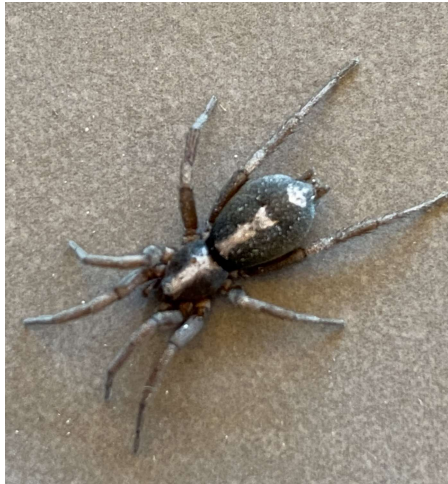

Northern Flicker

Hummingbird

Scrub Jay

Grosbeak

Raven

Turkey Vulture

Cooper's Hawk

Cold Creek Canyon Wildlife

Great Horned Owl

Nighthawk

Dark-eyed Junco

Juniper Titmouse

Mountain Chickadee

Western Tanager

Painted Lady

Monarch Butterfly

Ash-throated Flycatcher

Cold Creek Canyon Wildlife

Mormon Cricket

Tarantula

Gray Moth

Ten-lined June Beetle

Parsons Spider

Winged Grasshopper

Long-nosed leopard lizard

Praying Mantis

Sagebrush Lizard

Cold Creek Canyon Wildlife

Bones & Skulls

Rattlesnake

Gopher or Bull Snake

Horned Lizard