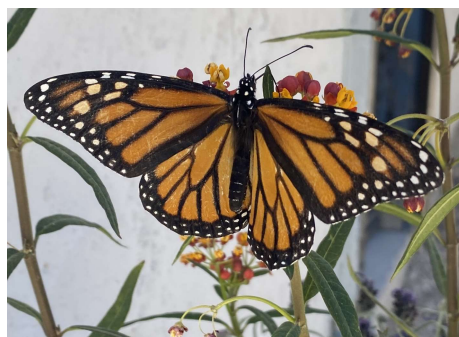

Northern Flicker

Hummingbird

Scrub Jay

Grosbeak

Raven

Turkey Vulture

Cooper's Hawk

Cold Creek Canyon Wildlife

Great Horned Owl

Nighthawk

Dark-eyed Junco

Juniper Titmouse

Mountain Chickadee

Western Tanager

Painted Lady

Monarch Butterfly

Ash-throated Flycatcher

Cold Creek Canyon Wildlife

Mormon Cricket

Tarantula

Gray Moth

Ten-lined June Beetle

Parsons Spider

Winged Grasshopper