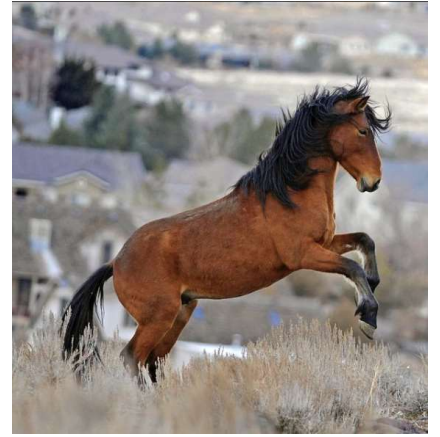

Cold Creek Canyon Wildlife

Cold Creek Canyon Wildlife

Elk

Mule Deer

Mustang

Bobcat

Mountain Lion

Burro

Coyote

Ringtail Cat

Gray Fox

Cold Creek Canyon Wildlife

Desert Badger

Desert Tortoise

Bat

Black-tailed Jack Rabbit

Desert Squirrel

CottonTail Rabbit

Kangaroo Mouse

Antelope Squirrel

Lodge Chipmunk

Cold Creek Canyon Wildlife

Dove

Quail

Northern Flicker

Hummingbird

Scrub Jay

Grosbeak

Raven

Turkey Vulture

Cooper's Hawk

Cold Creek Canyon Wildlife