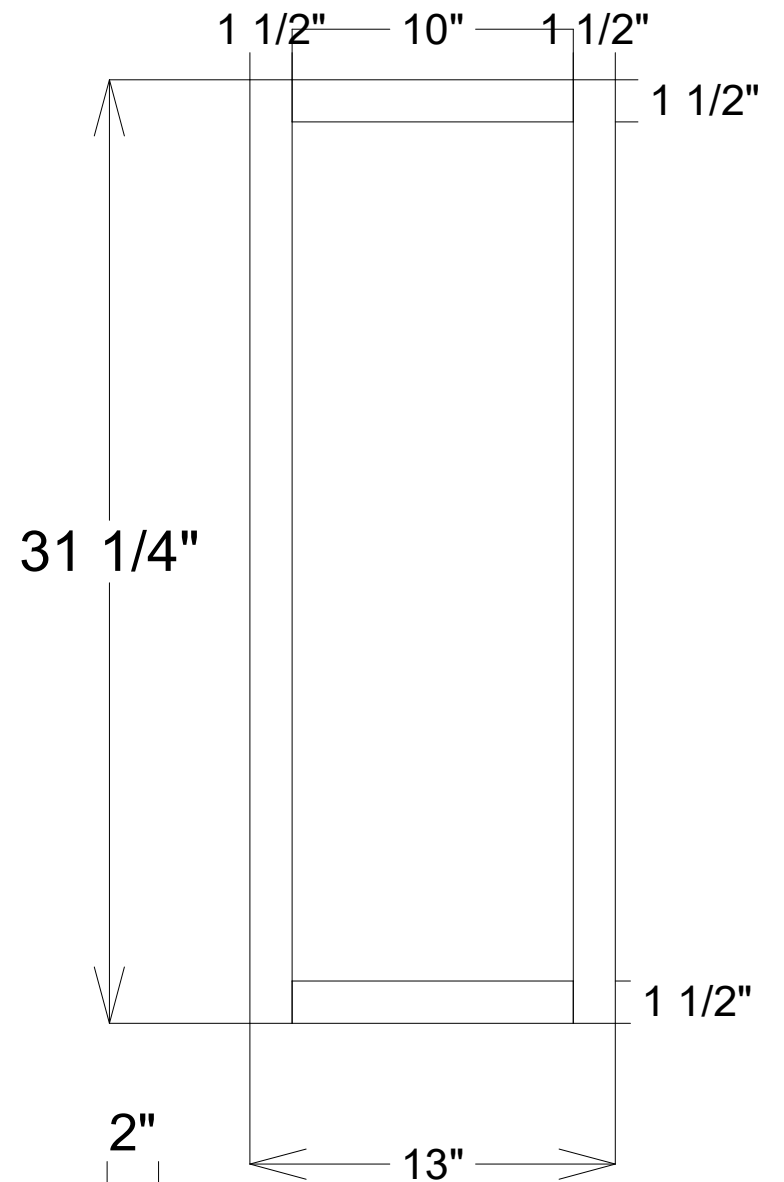

# CORONA CSWK

Client:

Version 3

Note: These drawings are an artistic interpretation of the general appearance of the design. These dimensions are subjected to change.

Date:

Site Address

Doors Will Have 1/2" Molding Detail

Doors Will Have A Flat Back

Cabinet side Panels

Cabinet Doors