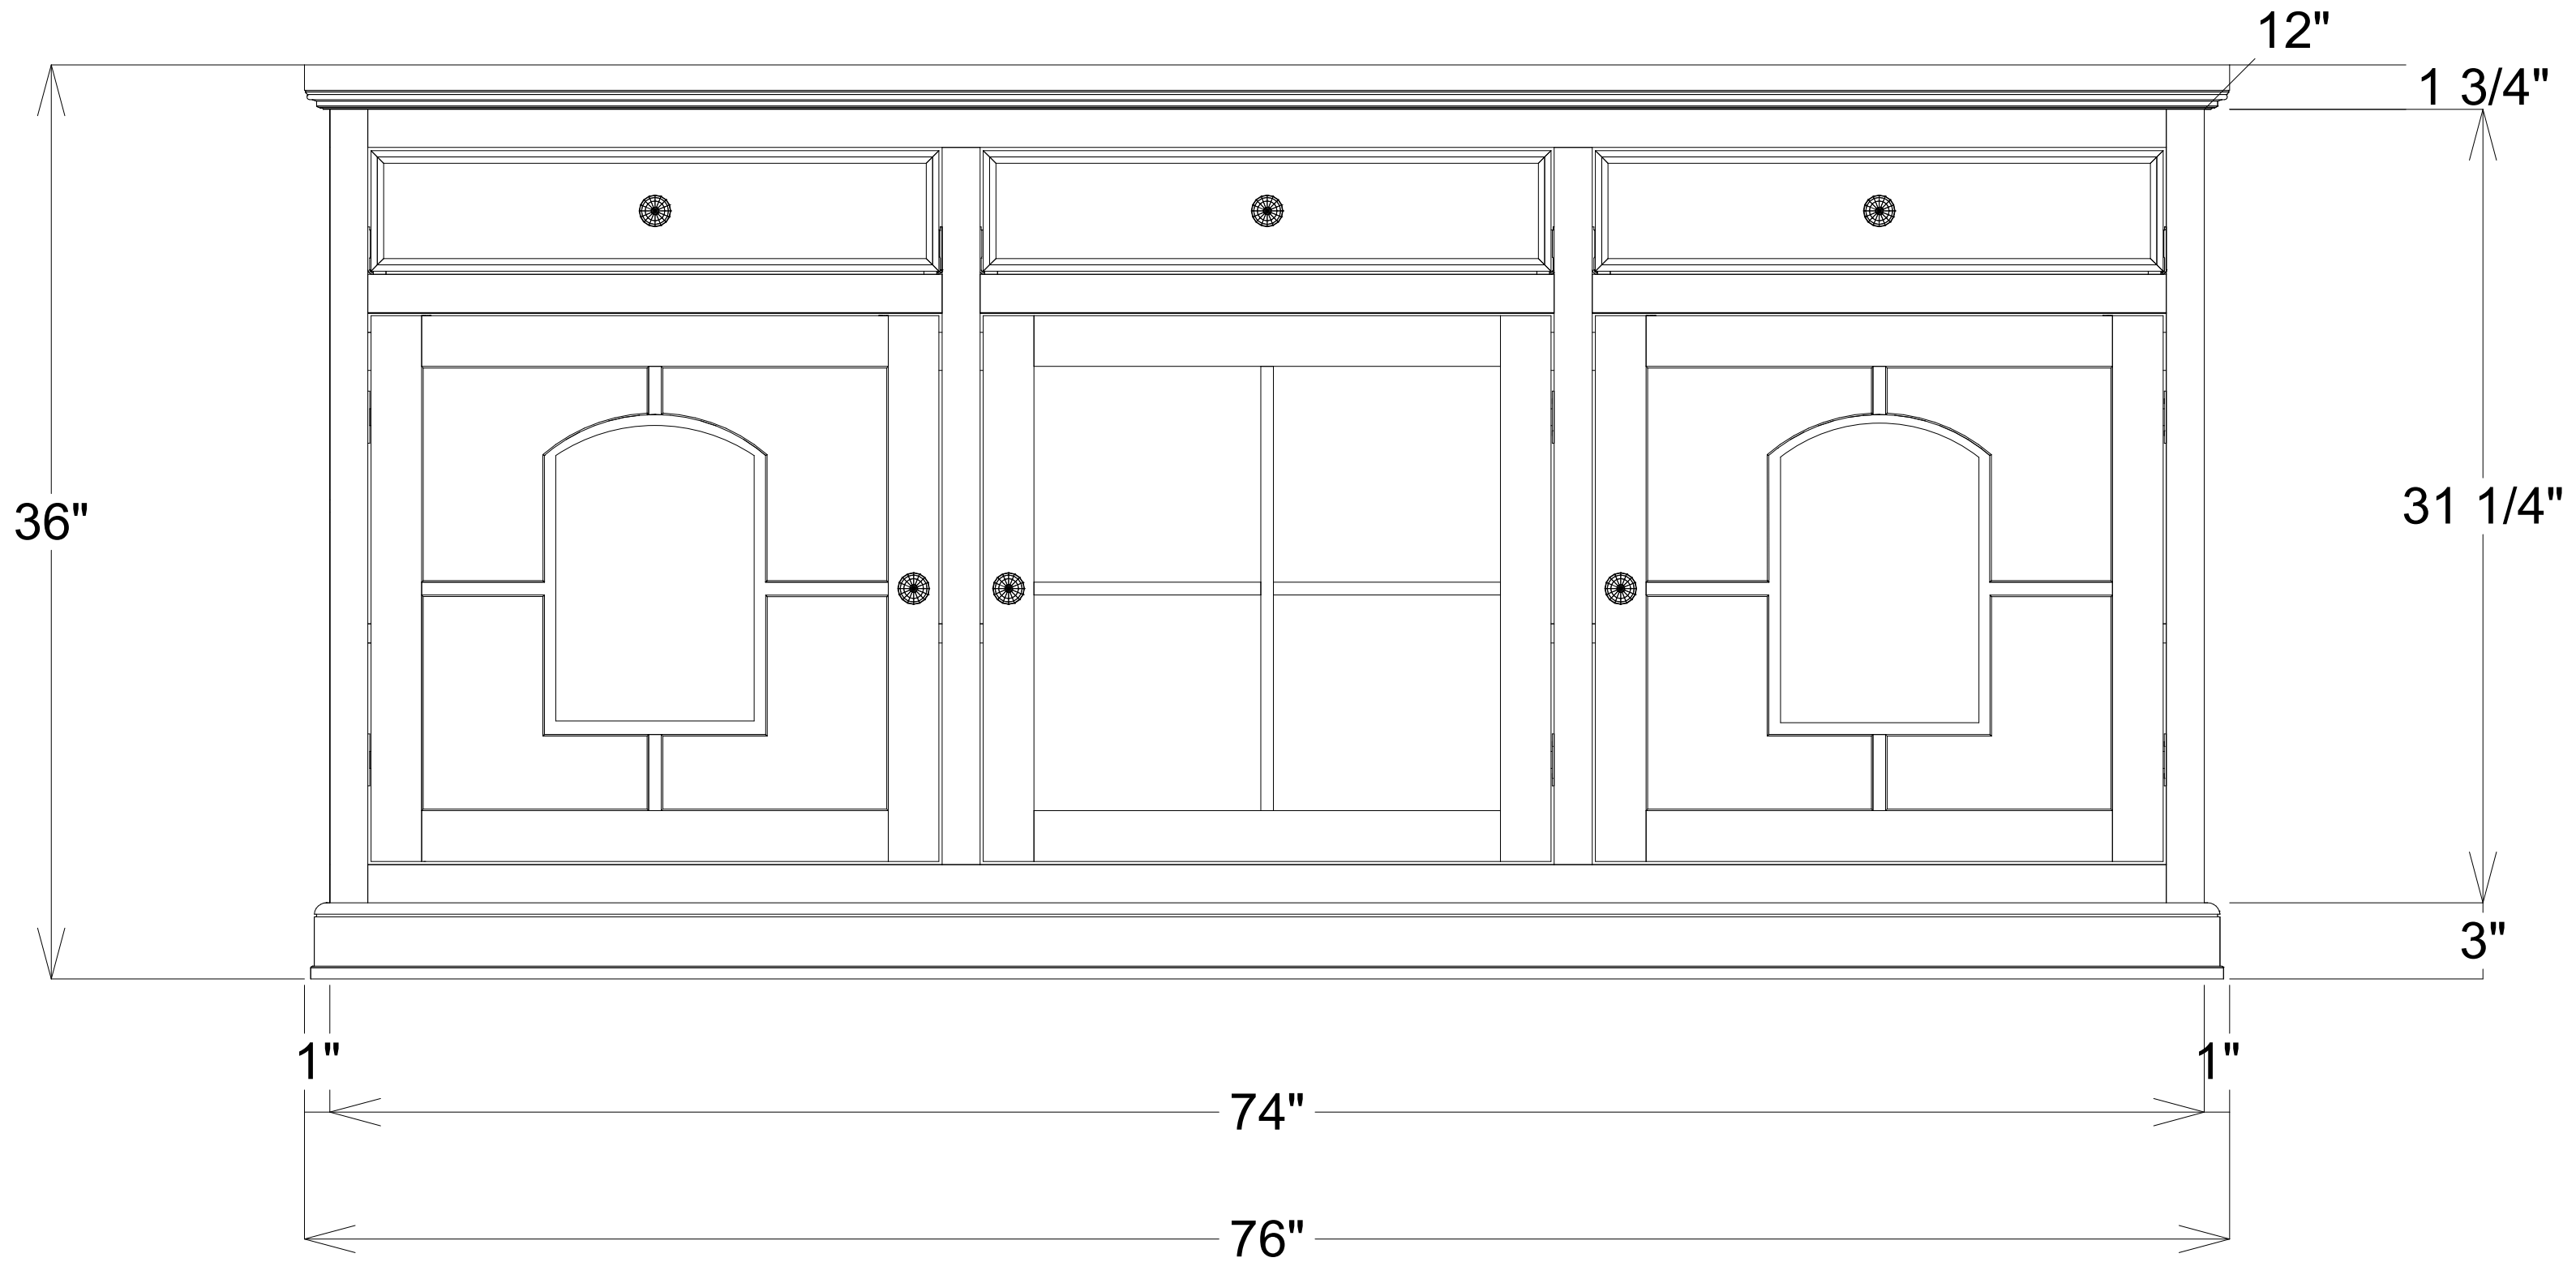

# CORONA CSWK

Client:

Version 3

Note: These drawings are an artistic interpretation of the general appearance of the design. These dimensions are subjected to change.

Date:

Site Address

Doors Will Have 1/2" Molding Detail

Doors Will Have A Flat Back

Cabinet side Panels

Cabinet Doors