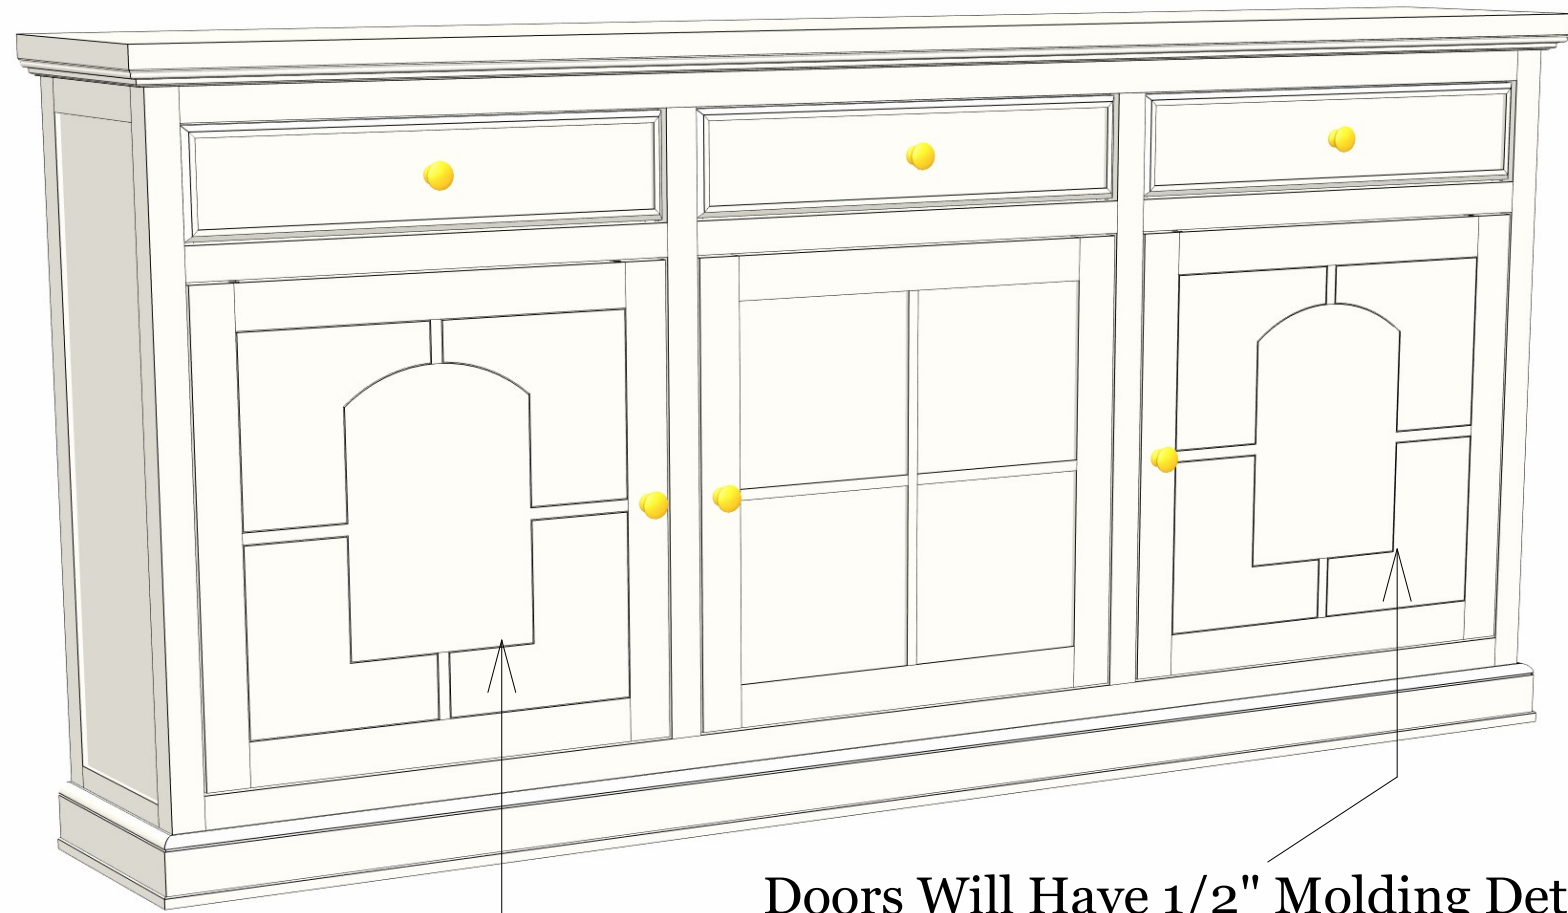

# CORONA CSWK

Client:

Version 3

Note: These drawings are an artistic interpretation of the general appearance of the design. These dimensions are subjected to change.

Date:

Site Address

Doors Will Have 1/2" Molding Detail

Doors Will Have A Flat Back

Cabinet side Panels

Cabinet Doors