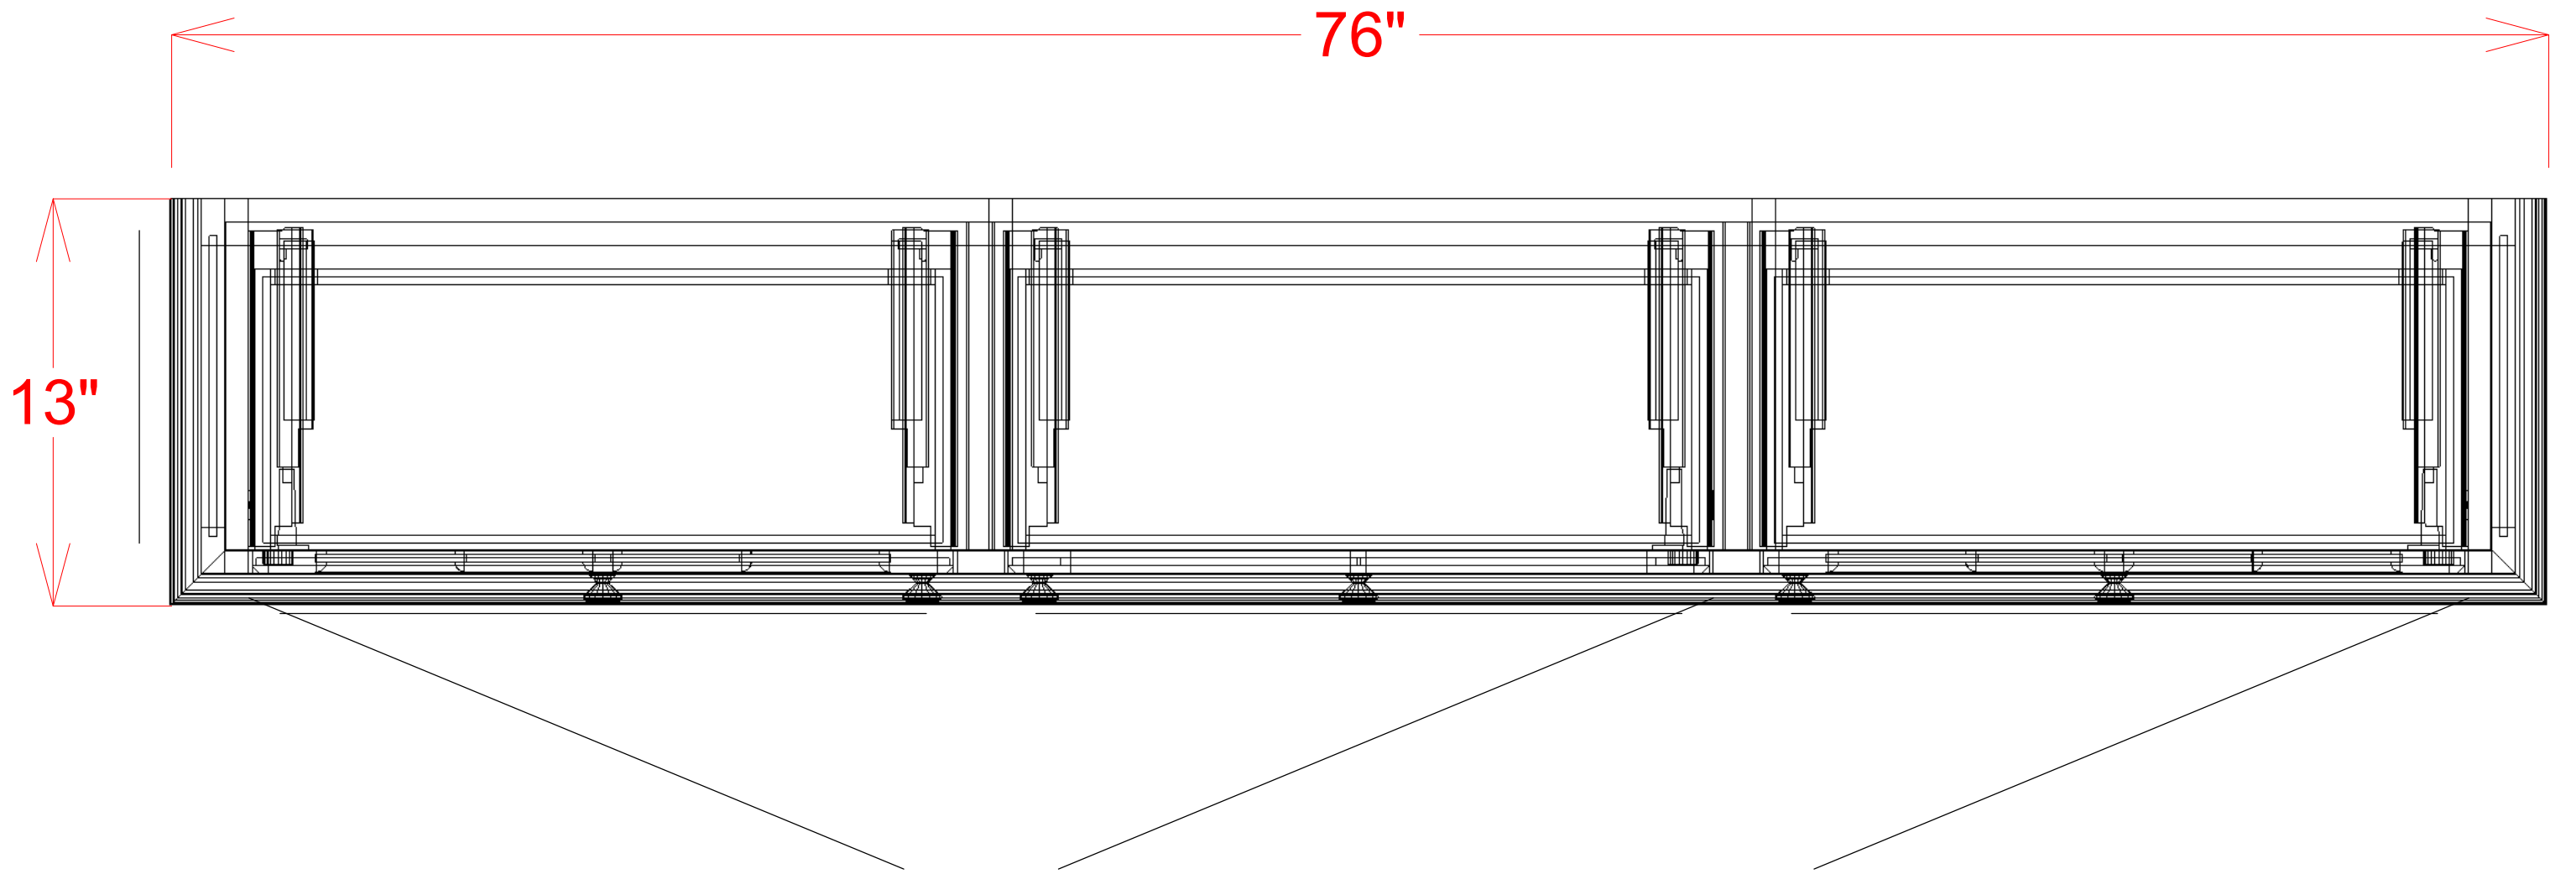

# CORONA CSWK

Client:

Version 3

Note: These drawings are an artistic interpretation of the general appearance of the design. These dimensions are subjected to change.

Date:

Site Address

Doors Will Have 1/2" Molding Detail

Doors Will Have A Flat Back

Cabinet side Panels

Cabinet Doors