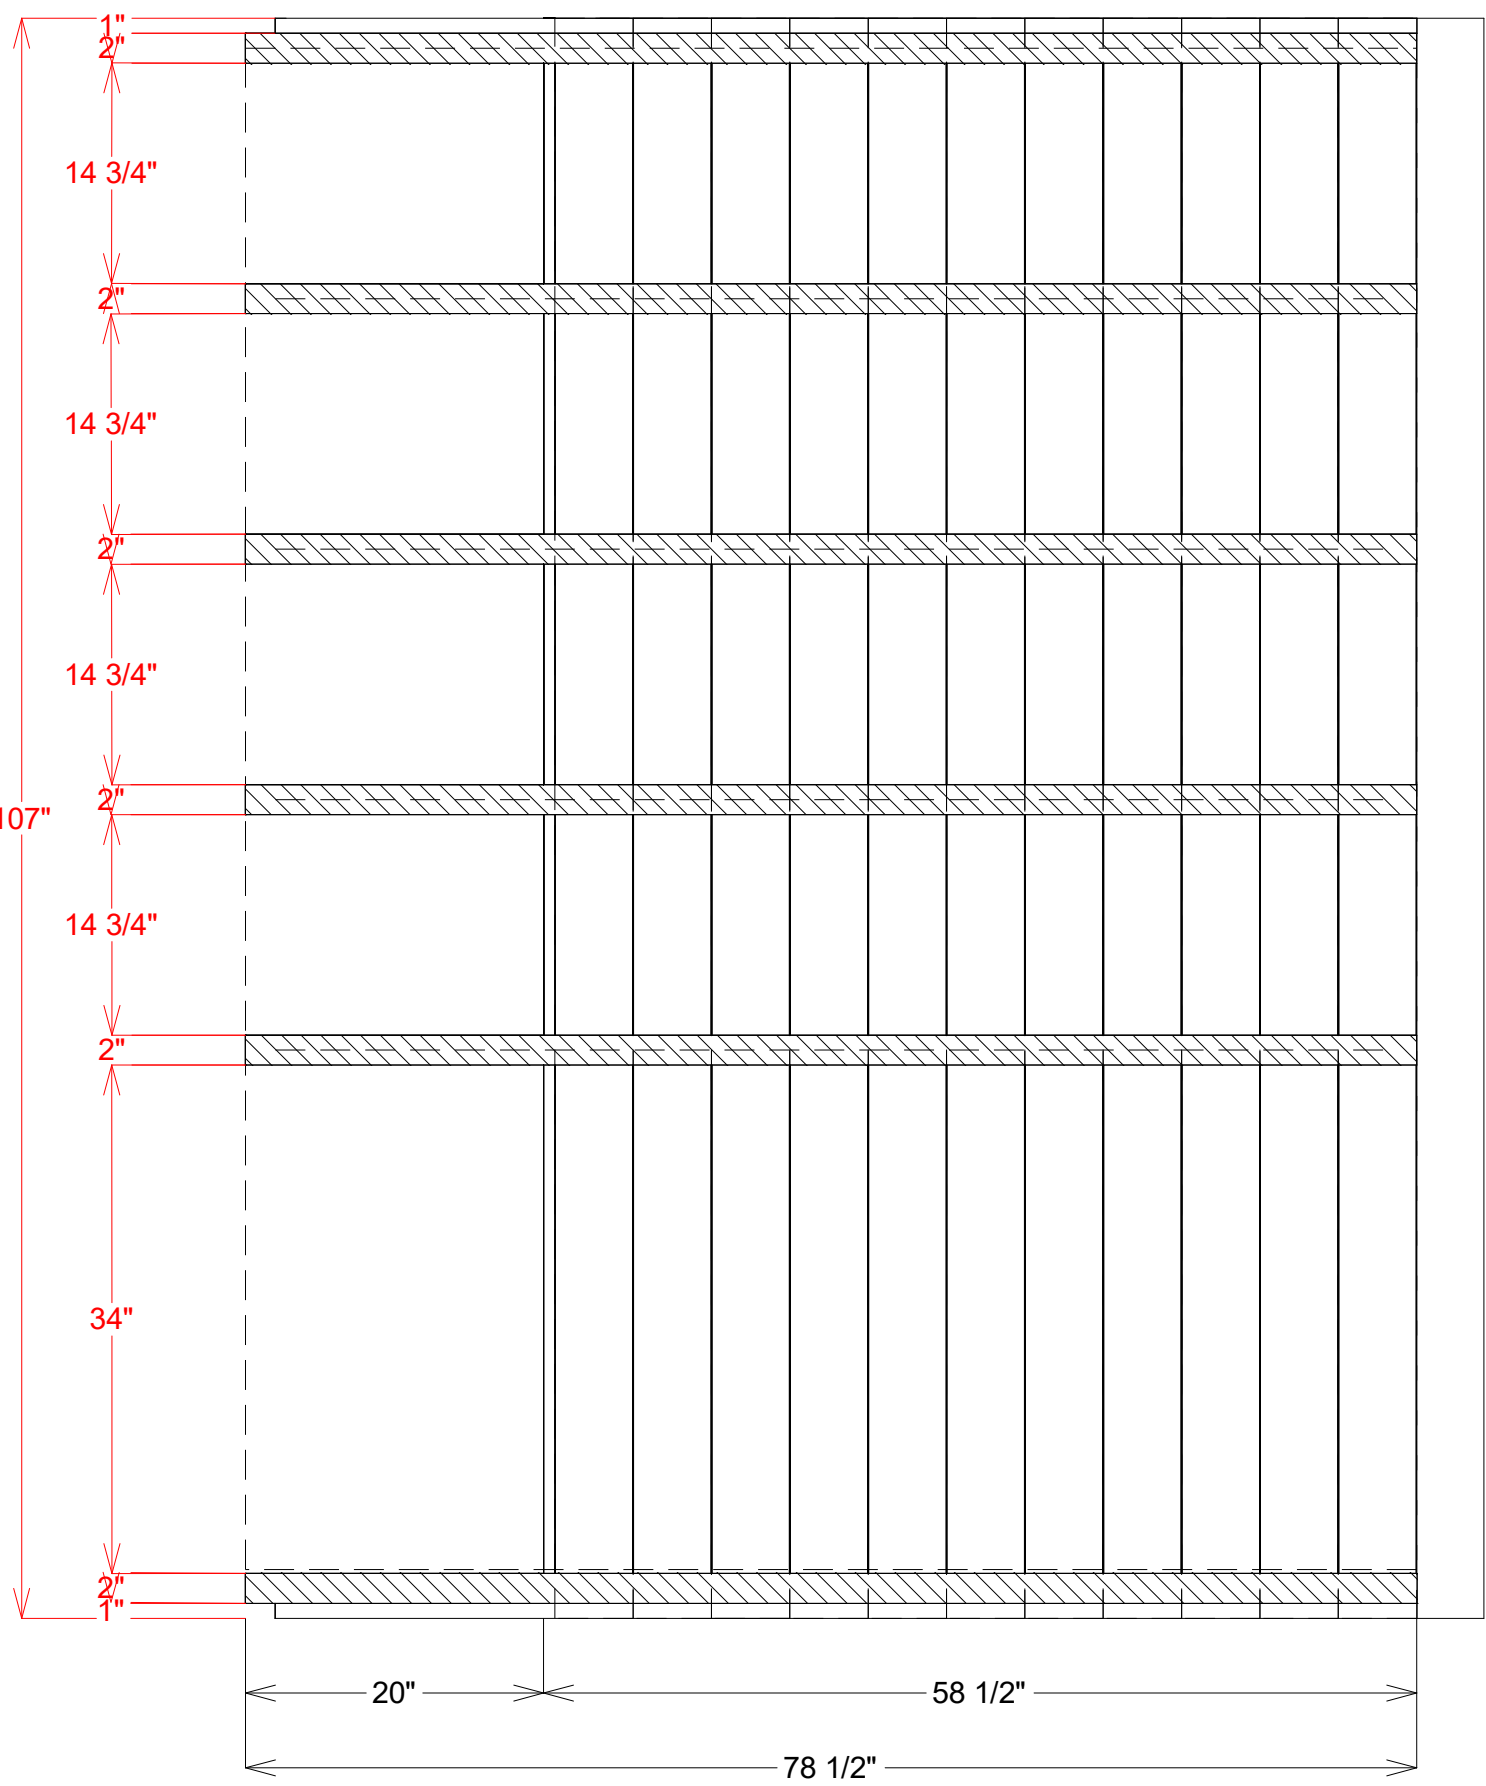

Client:

Version:

Note: These drawings are an artistic interpretation of the general appearance of the design. These dimensions are subjected to change.

Date:

Site Address:

Front View

Back View