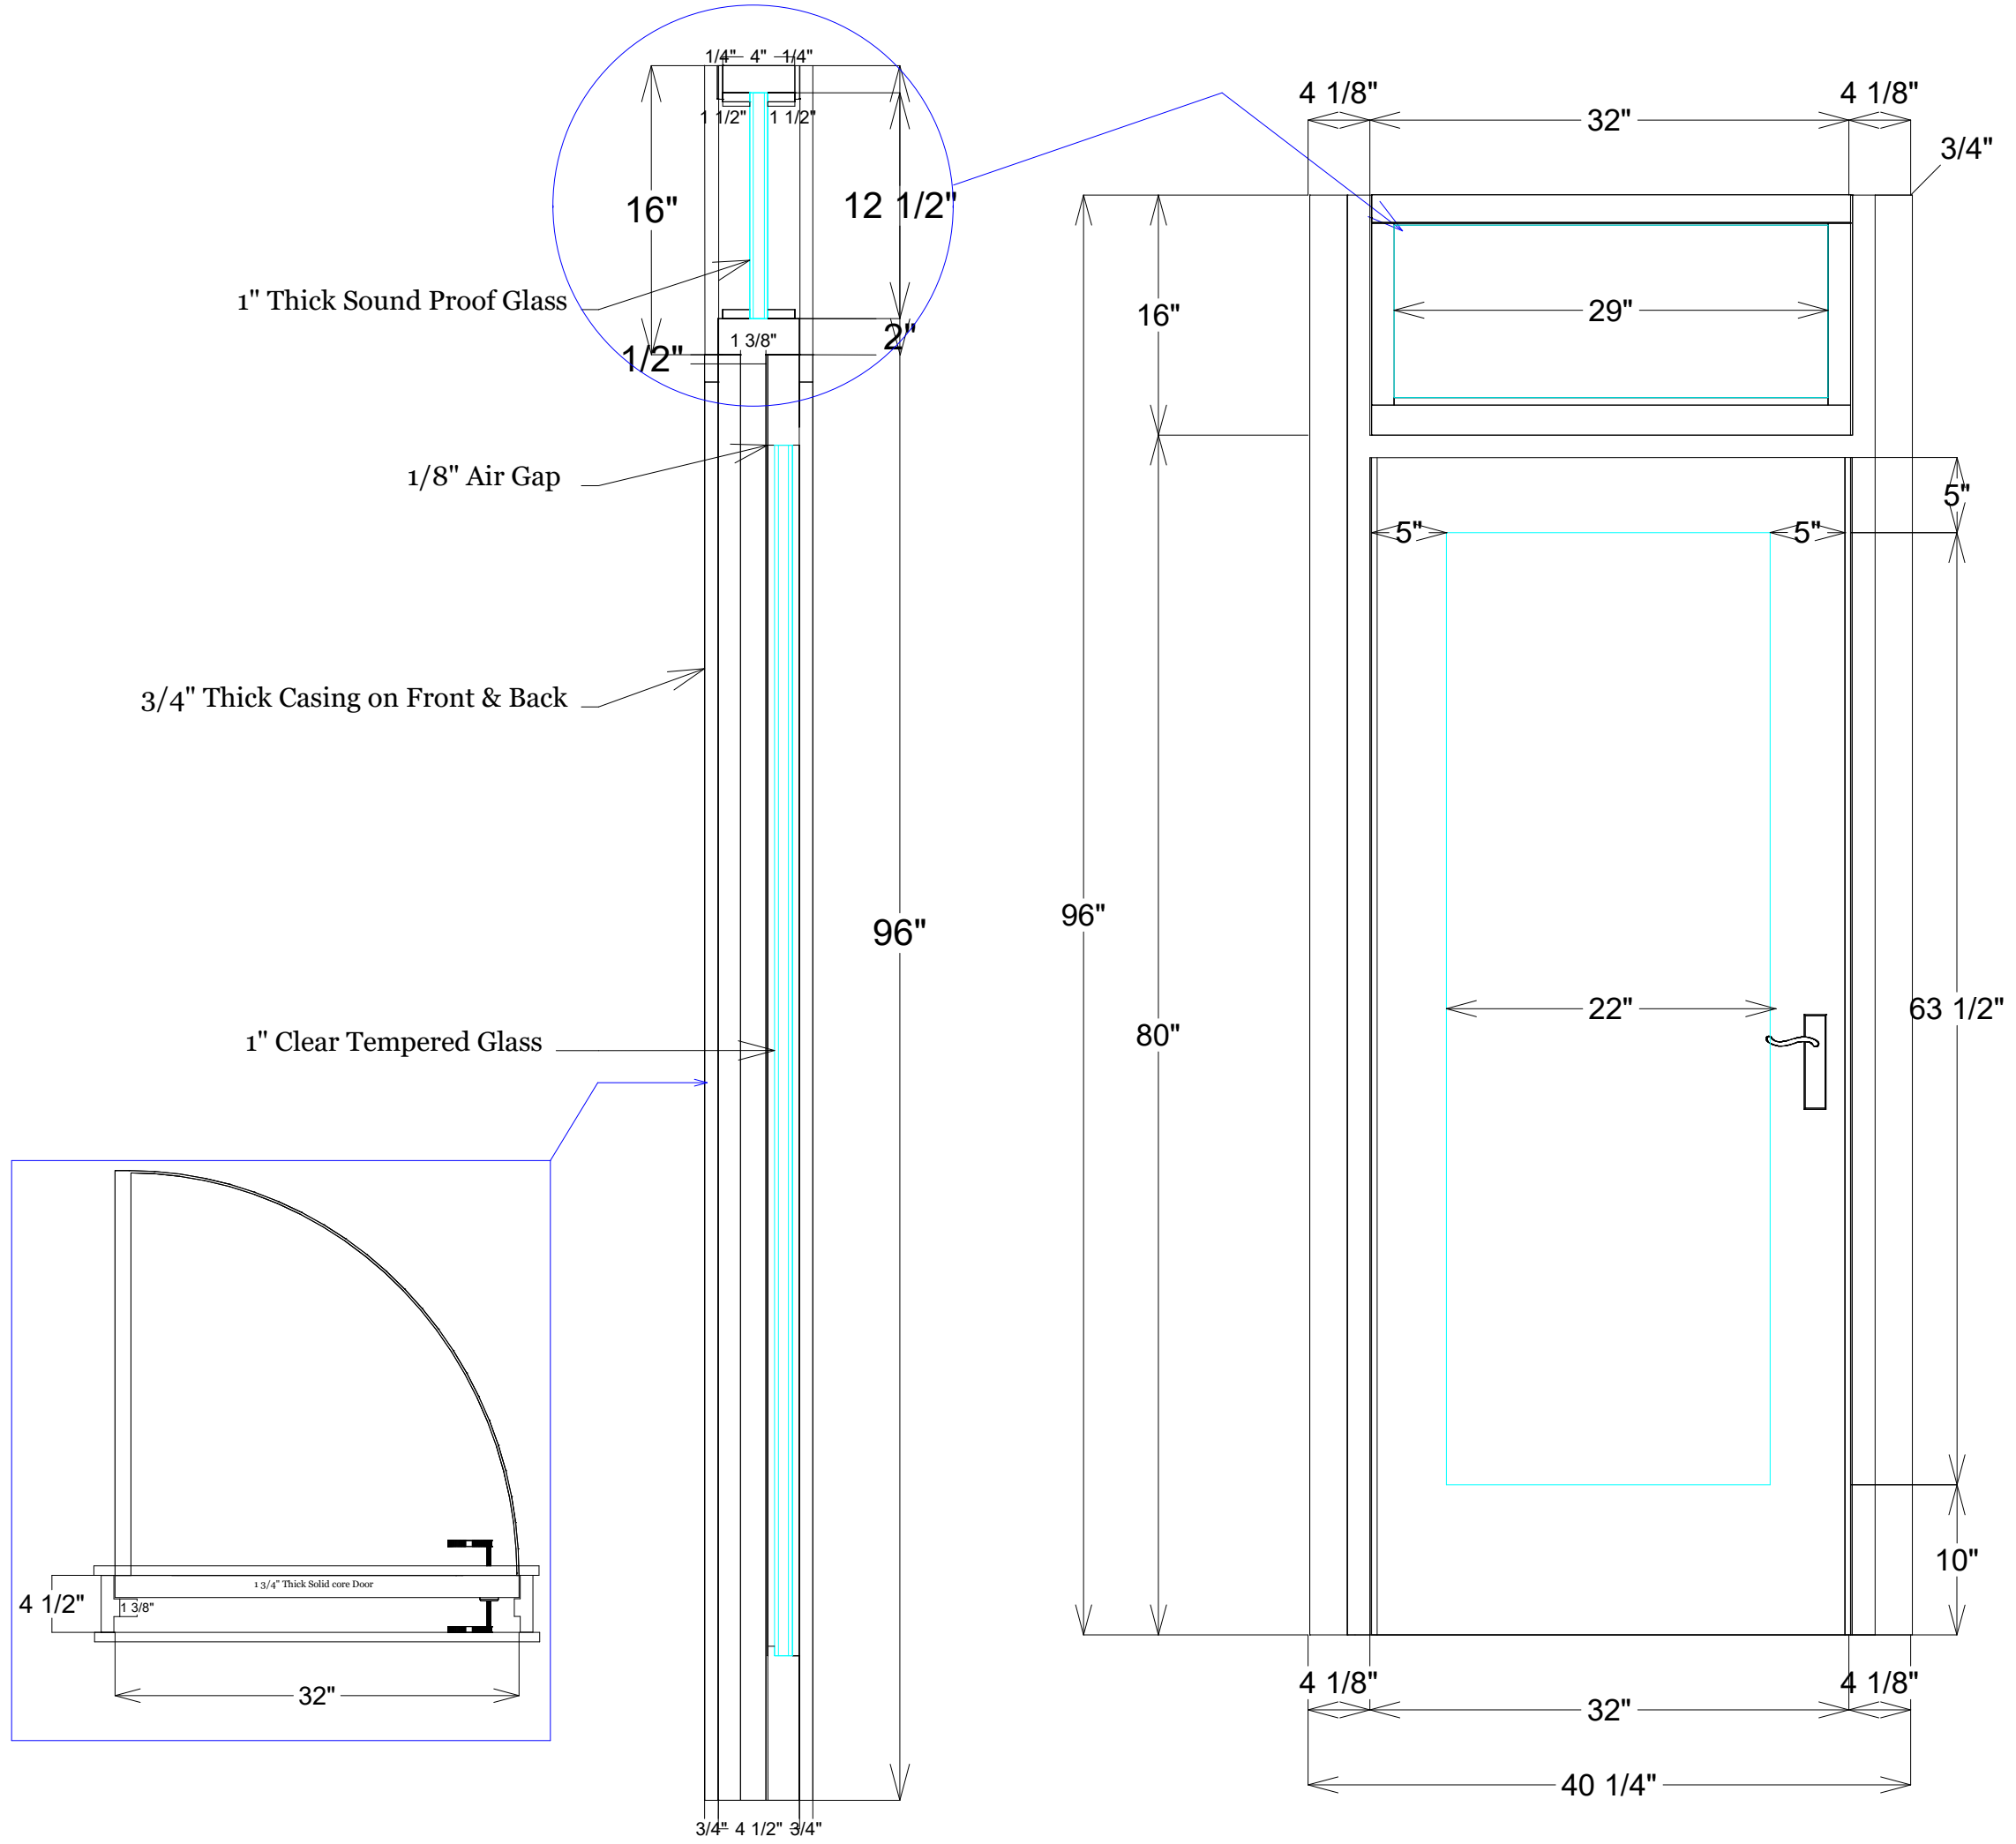

# Spring Oak CSWK

Client: John Doe

Version 4

Note: These drawings are an artistic interpretation of the general appearance of the design. These dimensions are subjected to change.

Date: 07/22/22

Site Address: Spring Oak

The Interior Of The Channel Will Be Painted The Same Color As The Door