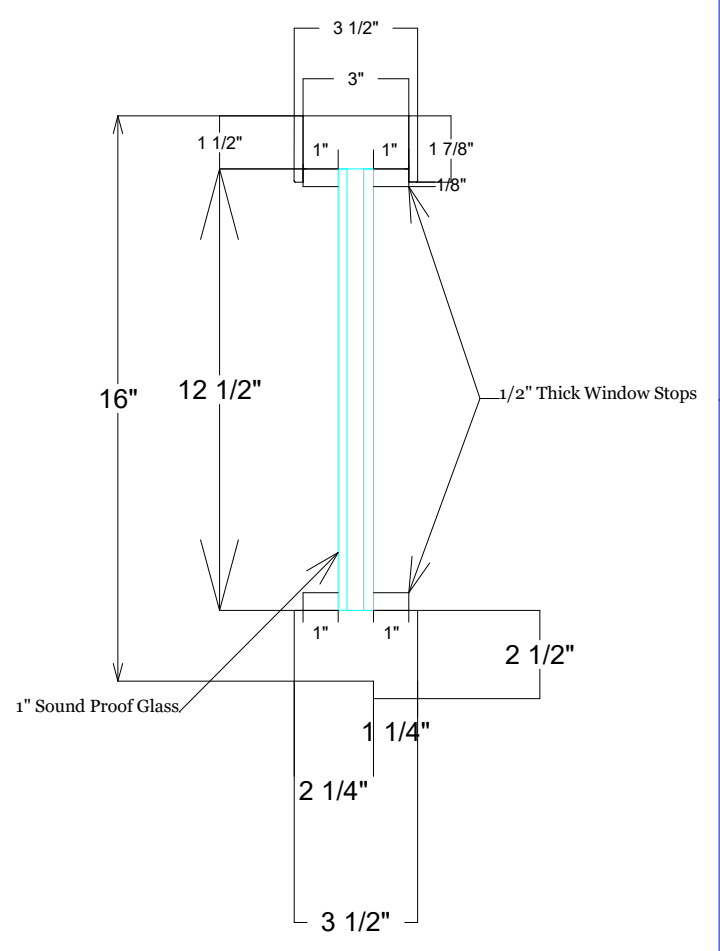

# Spring Oak CSWK

Client: John Doe

Version 4

Note: These drawings are an artistic interpretation of the general appearance of the design. These dimensions are subjected to change.

Date: 07/22/22

Site Address: Spring Oak

The Interior Of The Channel Will Be Painted The Same Color As The Door