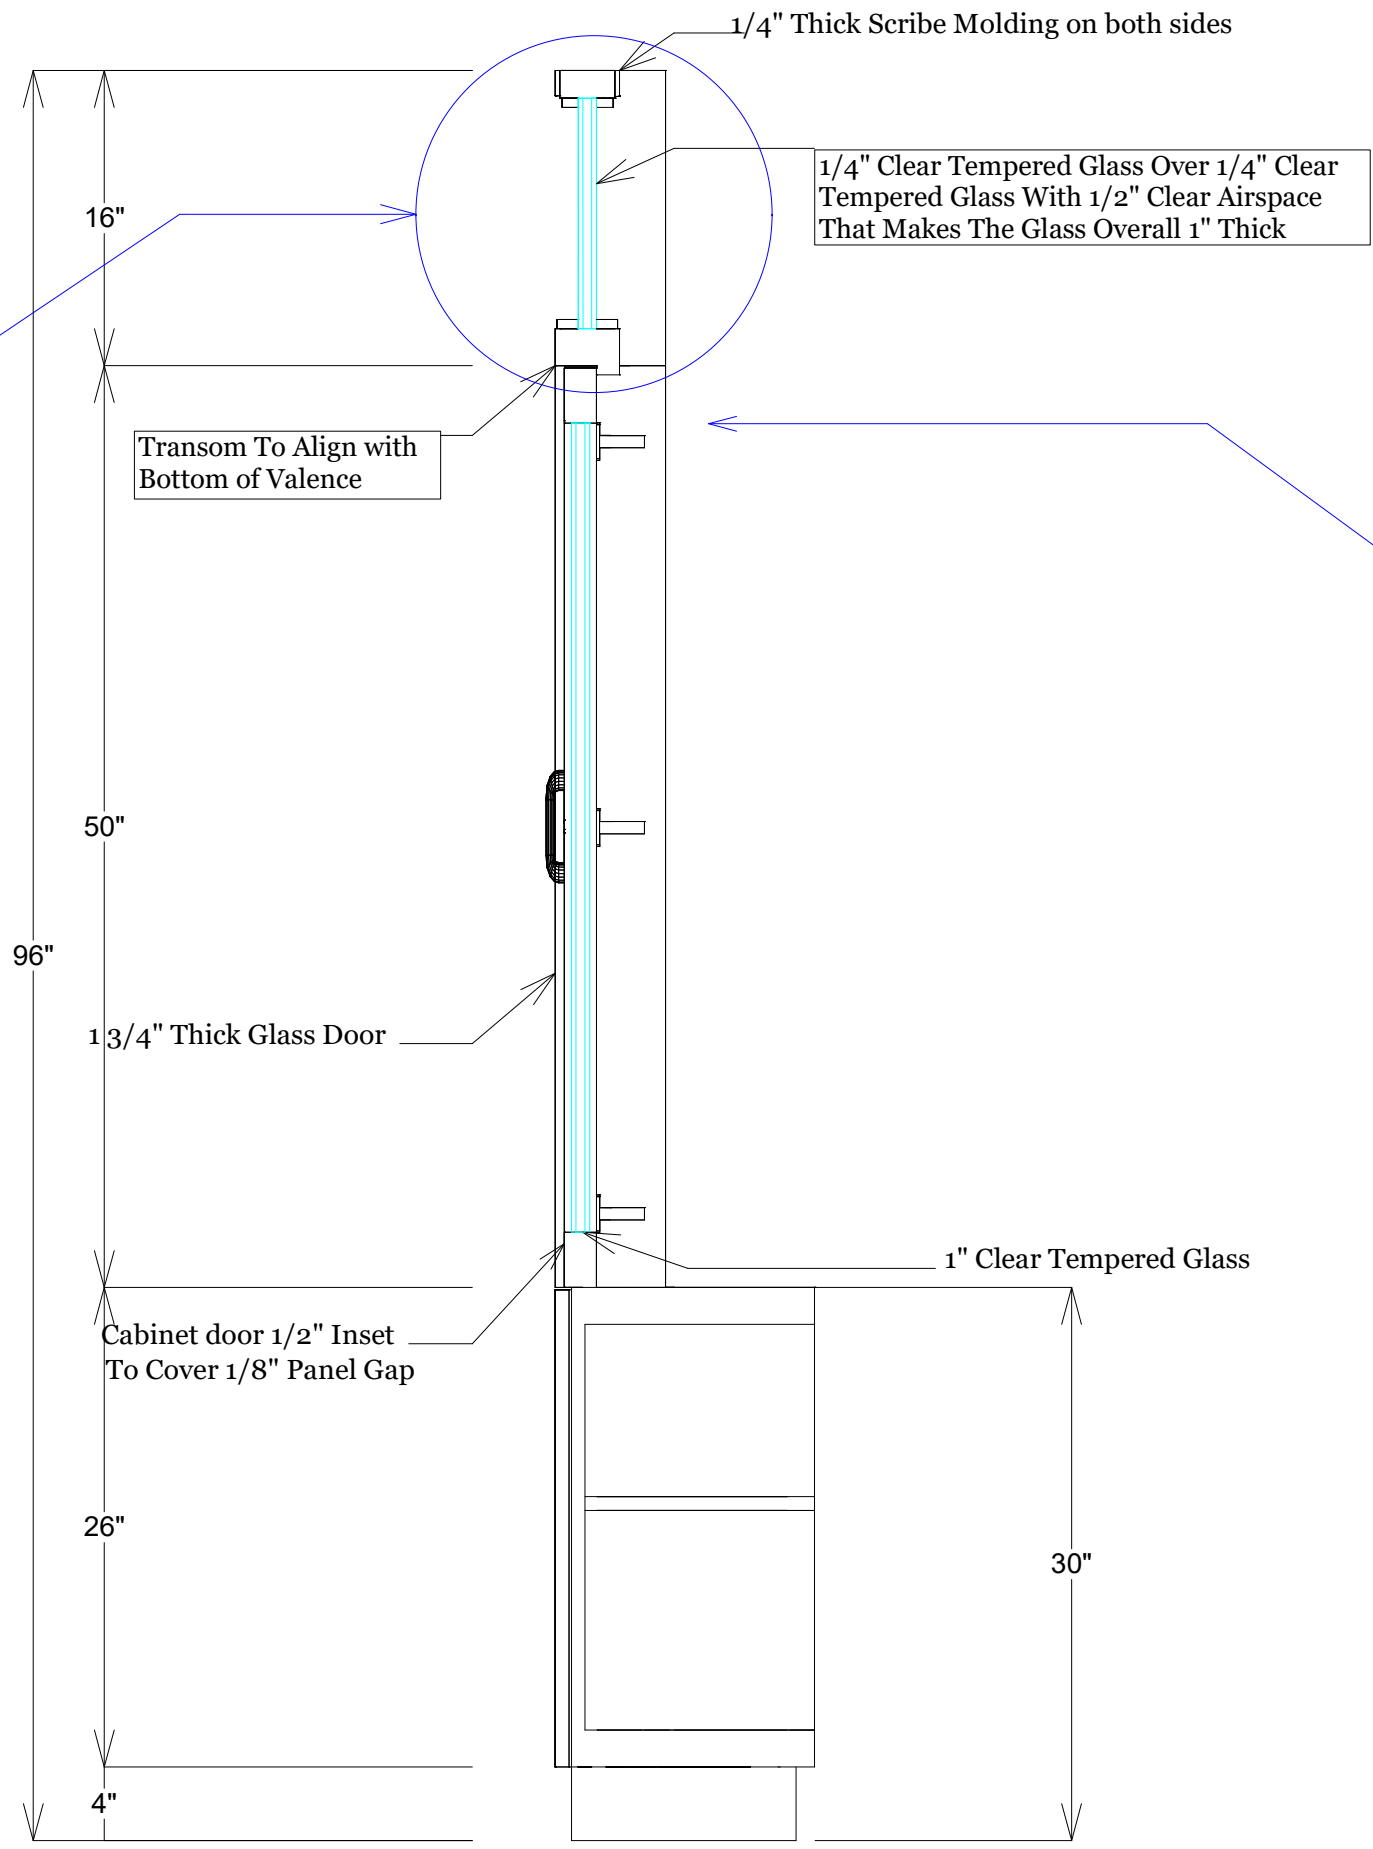

# Spring Oak CSWK

Client: John Doe

Version 4

Note: These drawings are an artistic interpretation of the general appearance of the design. These dimensions are subjected to change.

Date: 07/22/22

Site Address: Spring Oak

The Interior Of The Channel Will Be Painted The Same Color As The Door