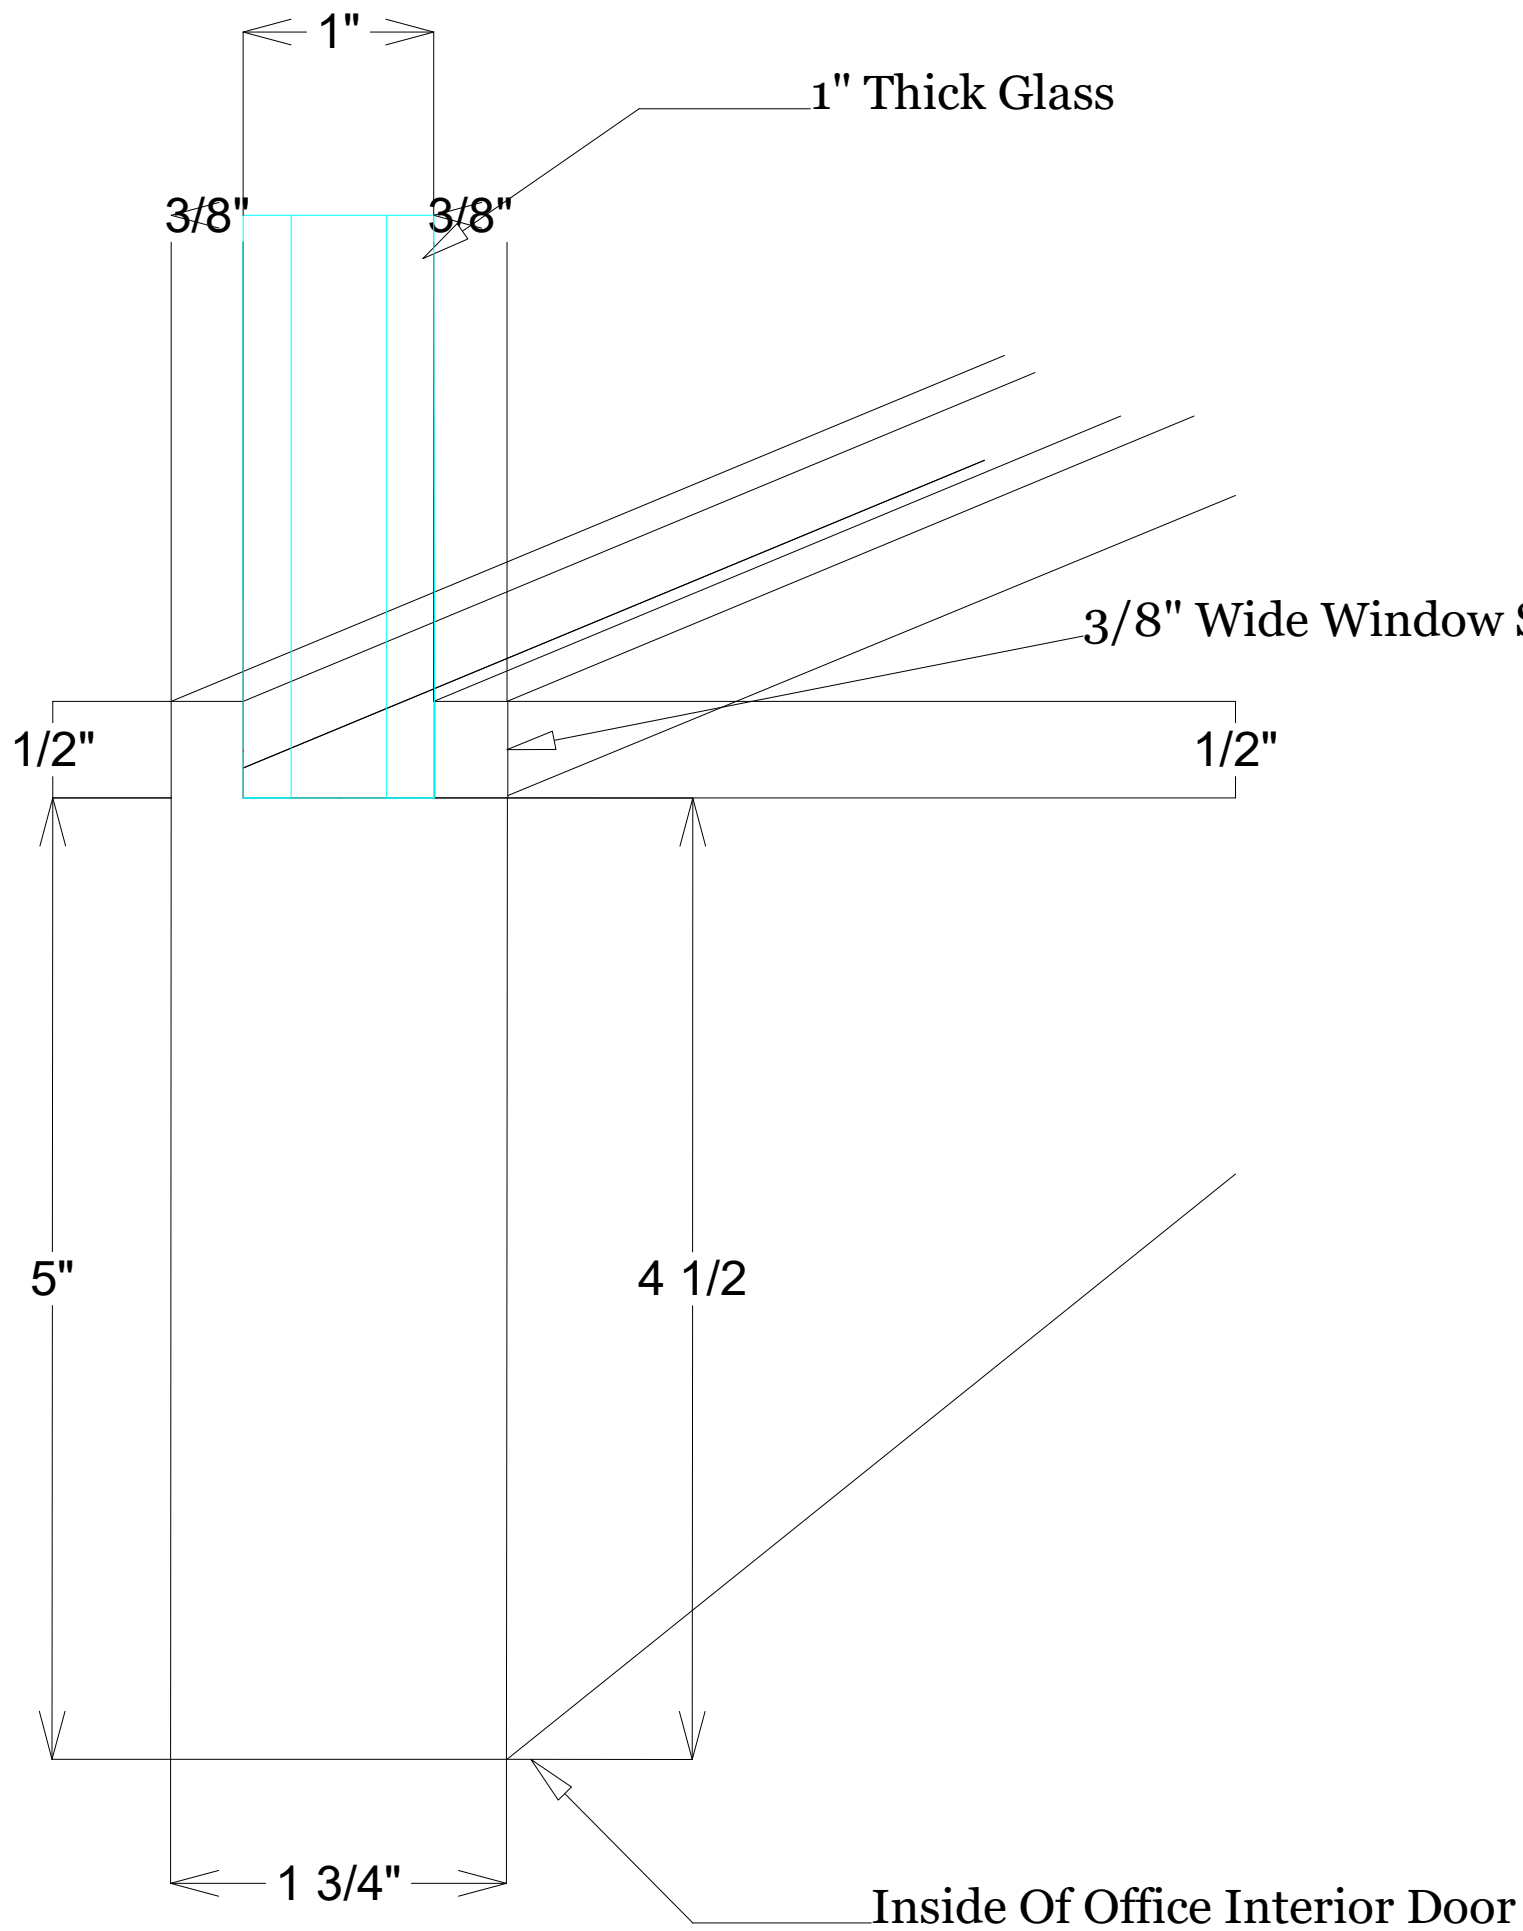

# Spring Oak CSWK

Client: John Doe

Version 4

Note: These drawings are an artistic interpretation of the general appearance of the design. These dimensions are subjected to change.

Date: 07/22/22

Site Address: Spring Oak

The Interior Of The Channel Will Be Painted The Same Color As The Door