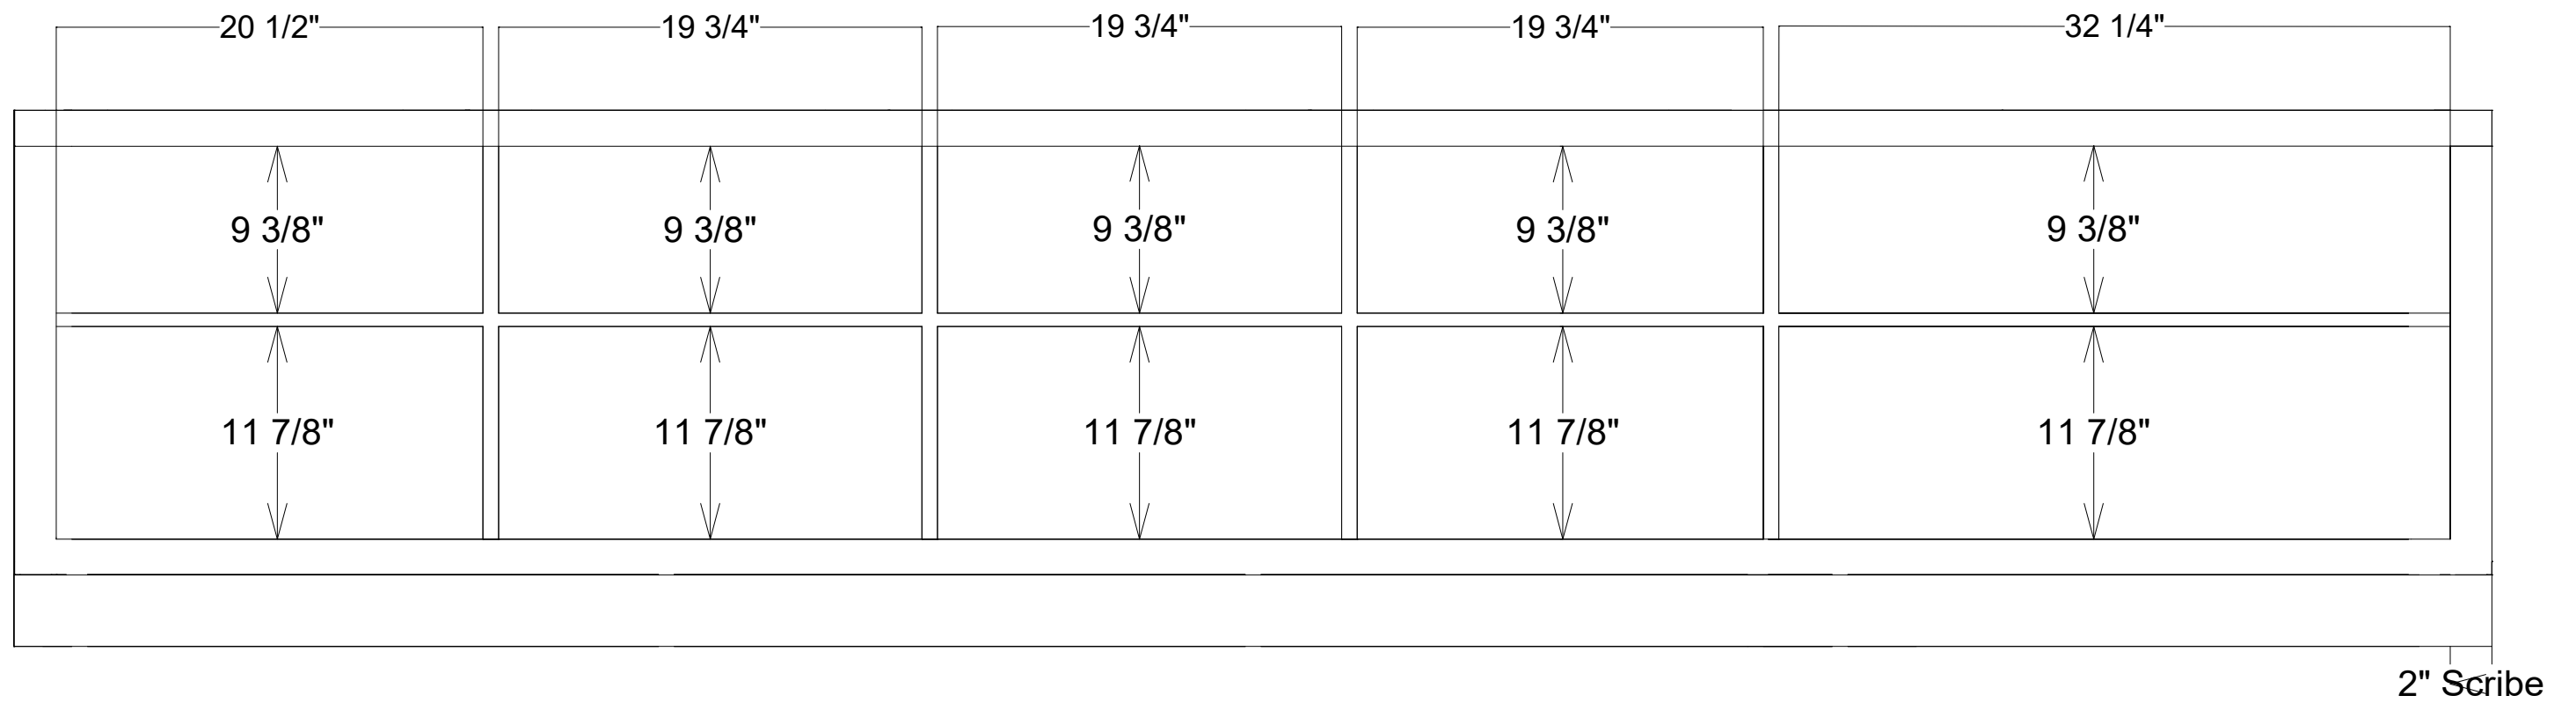

# Spring Oak CSWK

Client: John Doe

Version 4

Note: These drawings are an artistic interpretation of the general appearance of the design. These dimensions are subjected to change.

Date: 07/22/22

Site Address: Spring Oak

The Interior Of The Channel Will Be Painted The Same Color As The Door