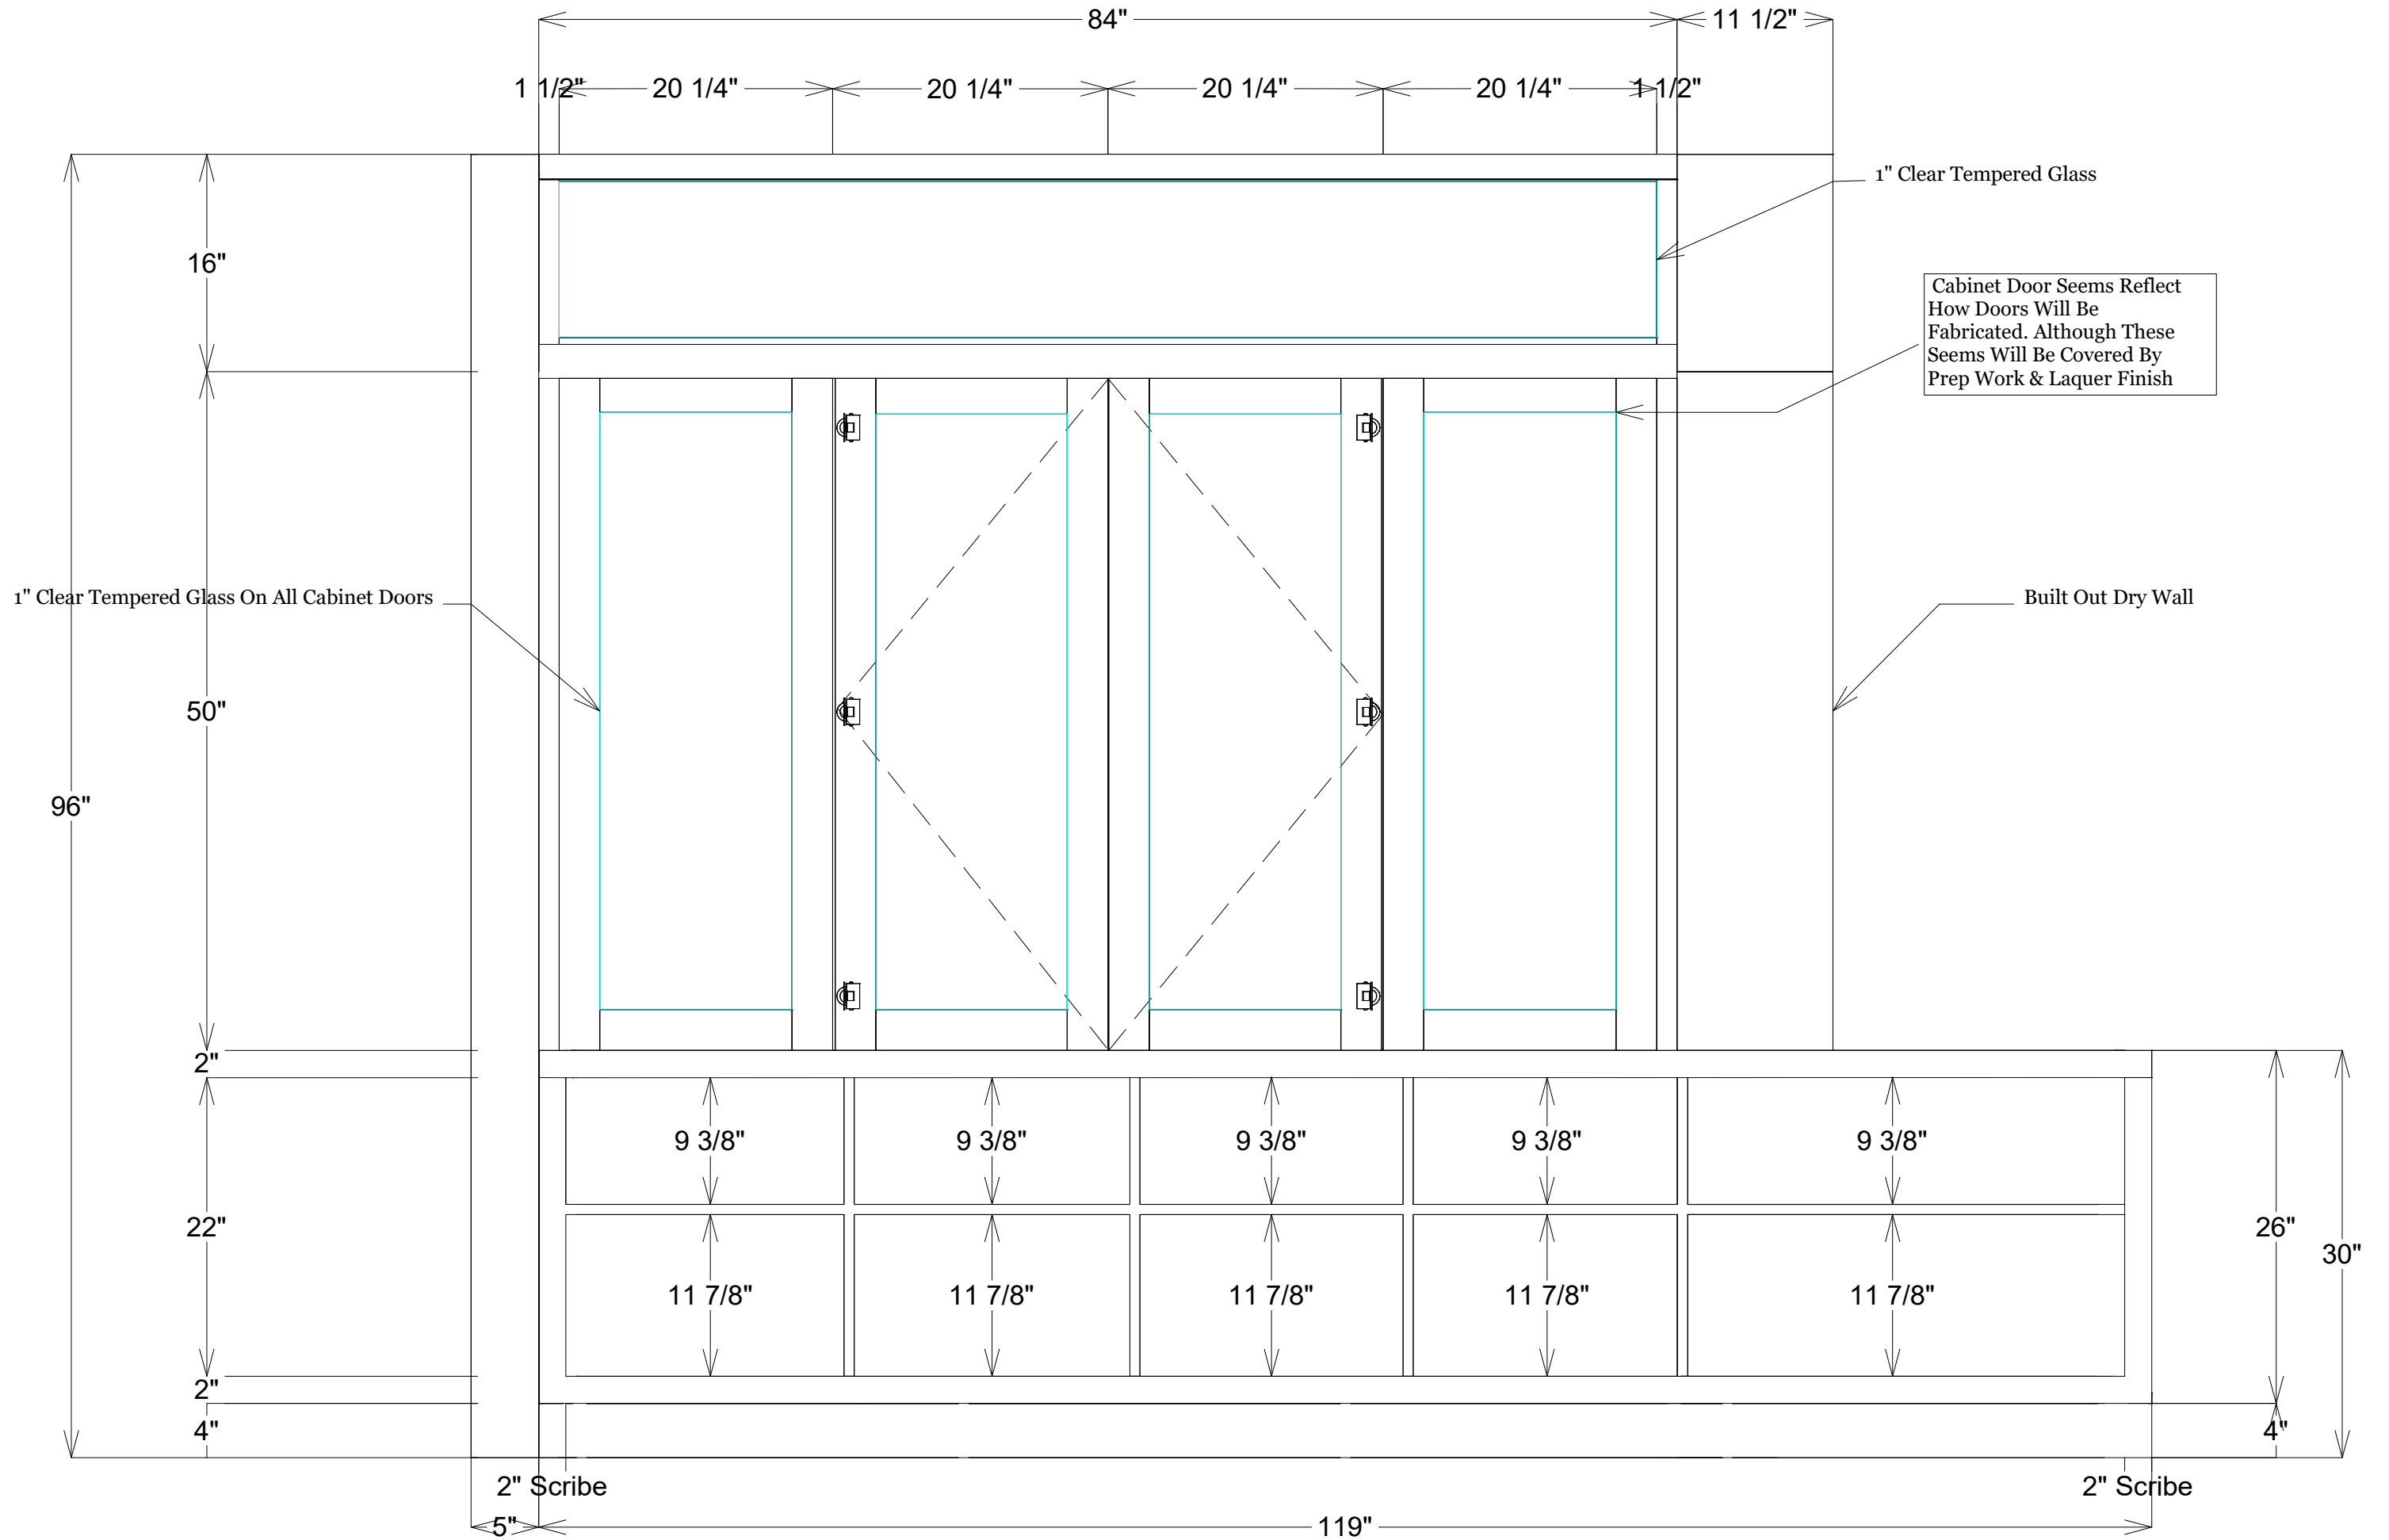

# Spring Oak CSWK

Client: John Doe

Version 4

Note: These drawings are an artistic interpretation of the general appearance of the design. These dimensions are subjected to change.

Date: 07/22/22

Site Address: Spring Oak

The Interior Of The Channel Will Be Painted The Same Color As The Door