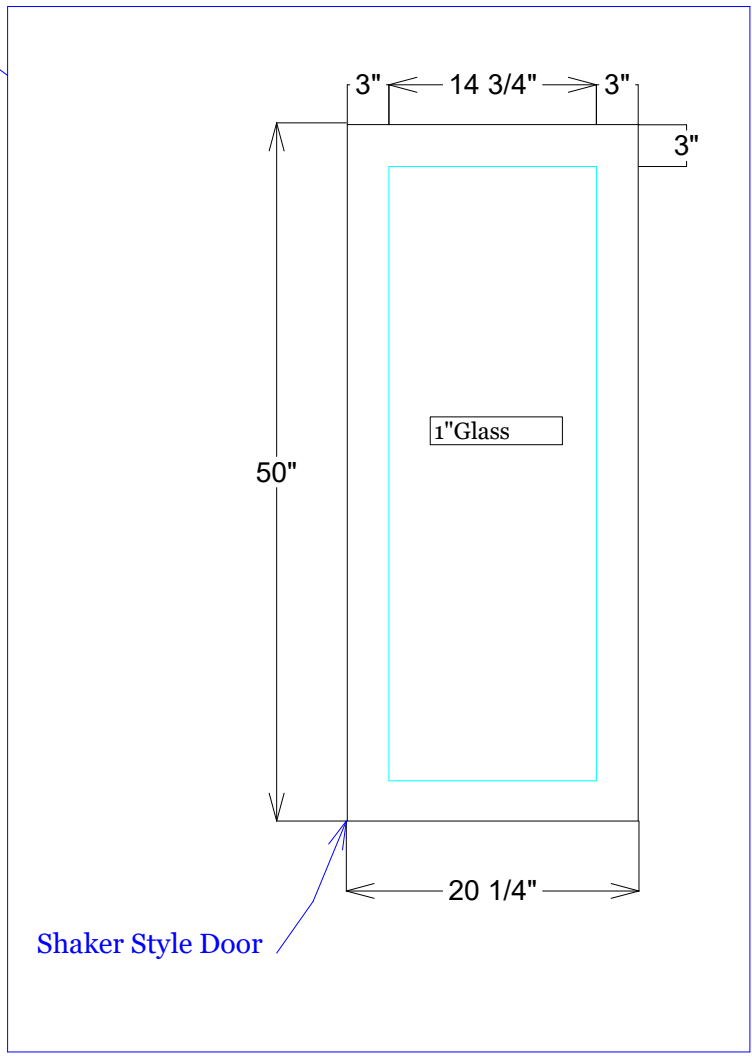

# Spring Oak CSWK

Client: John Doe

Version 4

Note: These drawings are an artistic interpretation of the general appearance of the design. These dimensions are subjected to change.

Date: 07/22/22

Site Address: Spring Oak

The Interior Of The Channel Will Be Painted The Same Color As The Door