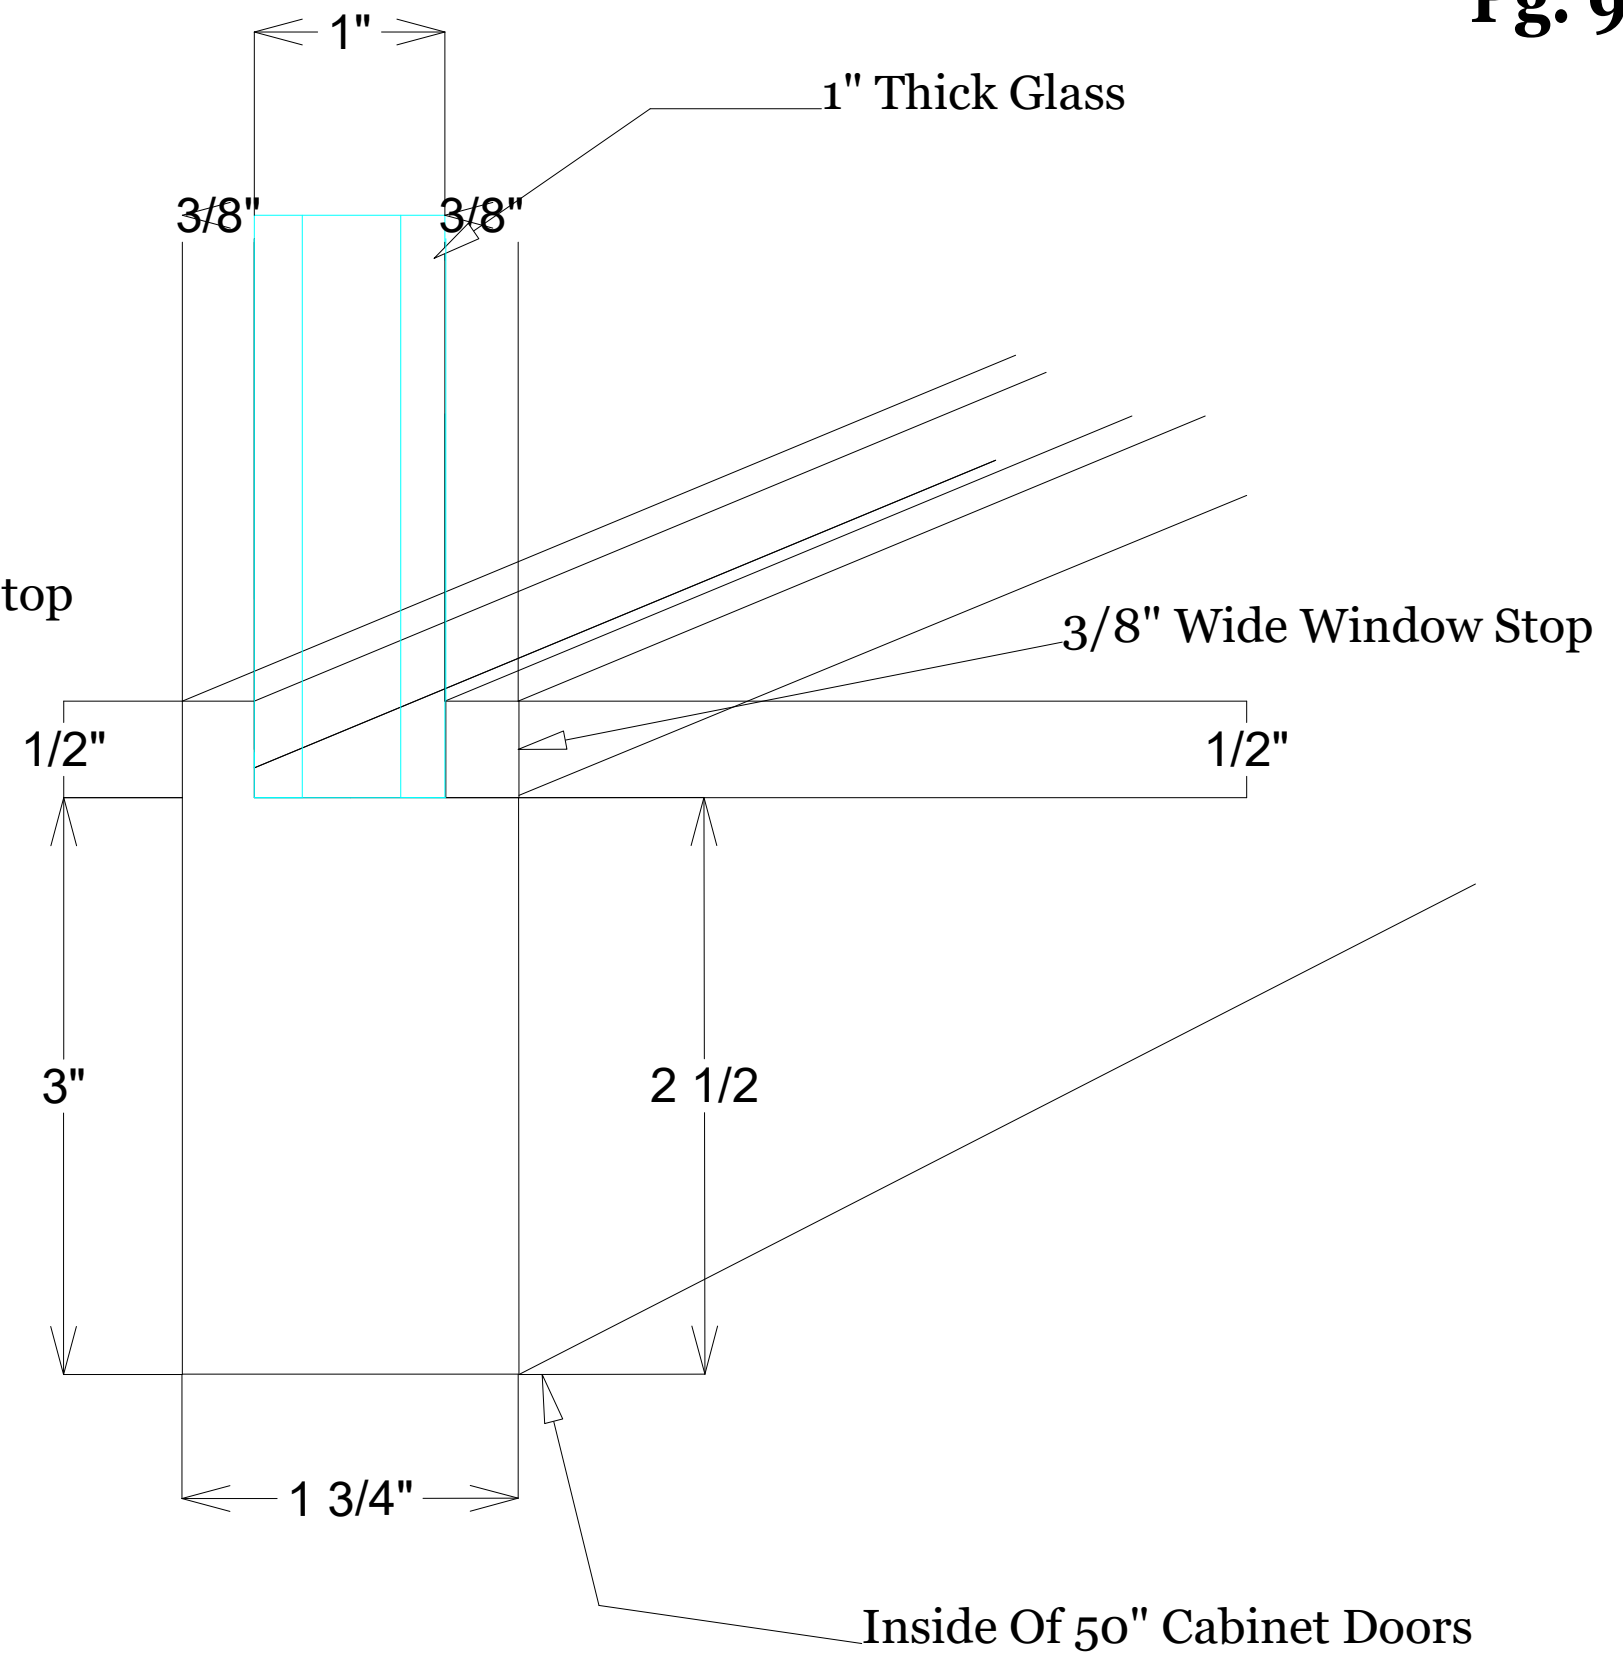

# Spring Oak CSWK

Client: John Doe

Version 4

Note: These drawings are an artistic interpretation of the general appearance of the design. These dimensions are subjected to change.

Date: 07/22/22

Site Address: Spring Oak

The Interior Of The Channel Will Be Painted The Same Color As The Door