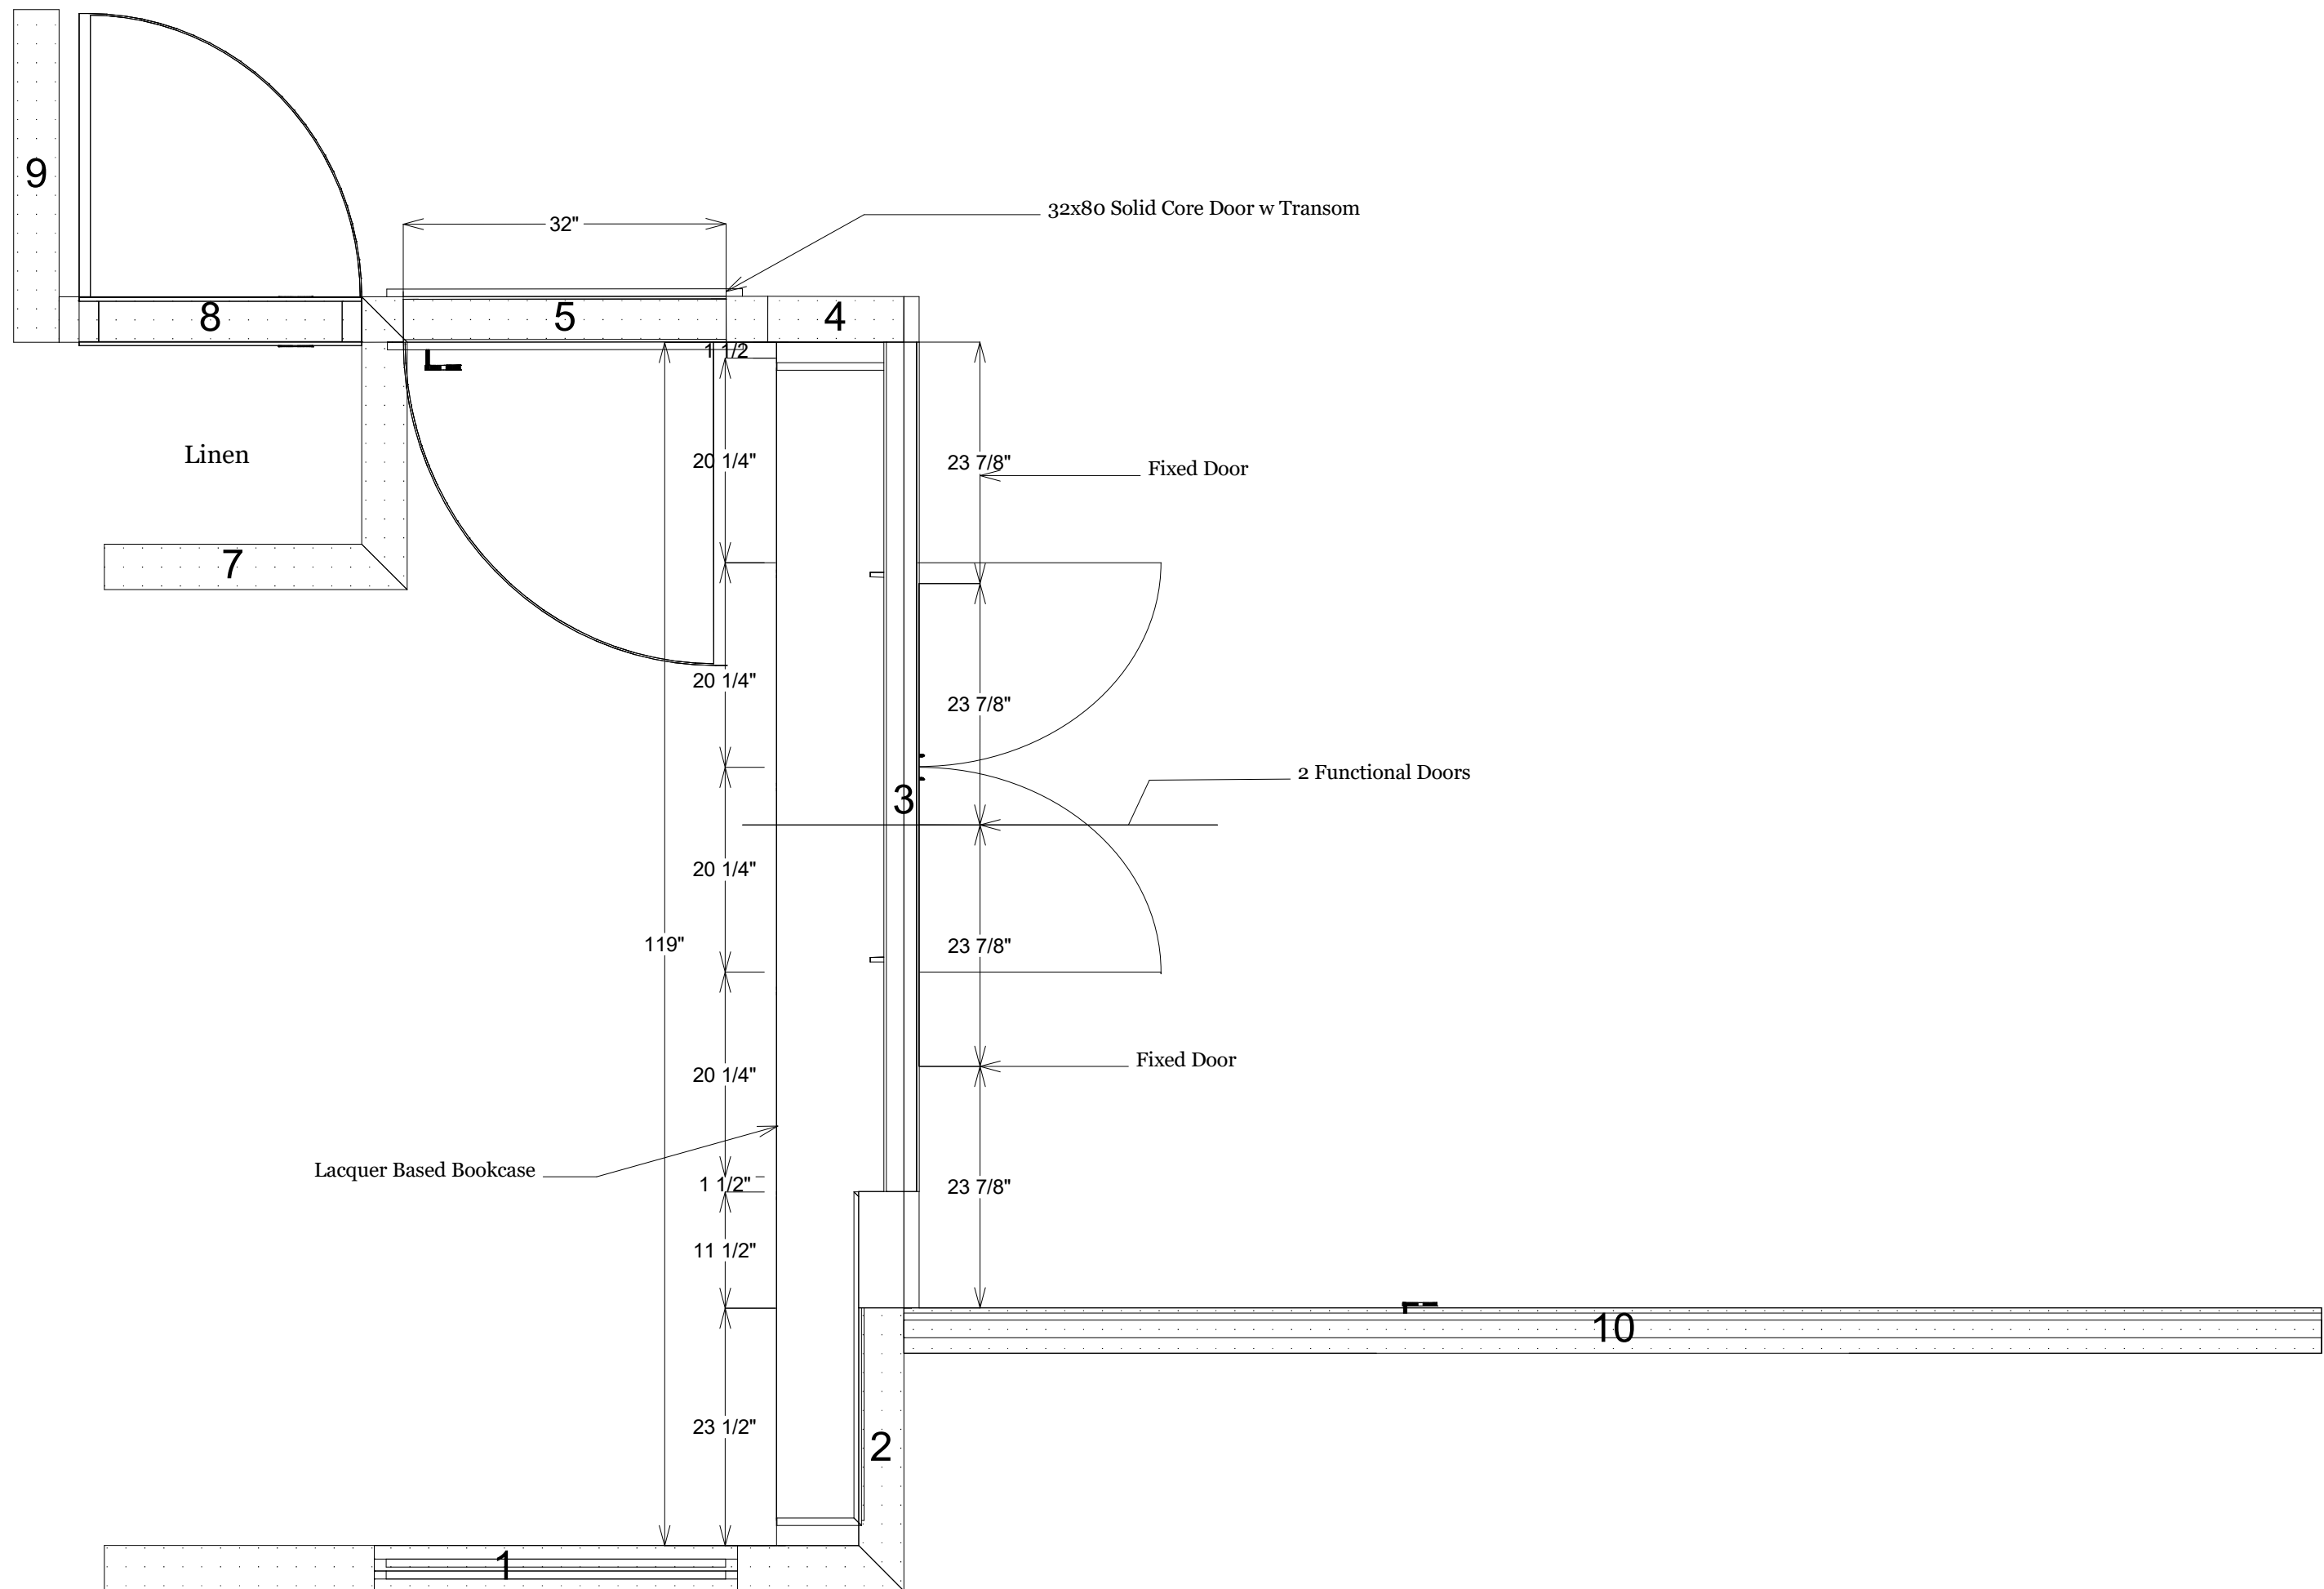

# Spring Oak CSWK

Client: John Doe

Version 4

Note: These drawings are an artistic interpretation of the general appearance of the design. These dimensions are subjected to change.

Date: 07/22/22

Site Address: Spring Oak

The Interior Of The Channel Will Be Painted The Same Color As The Door