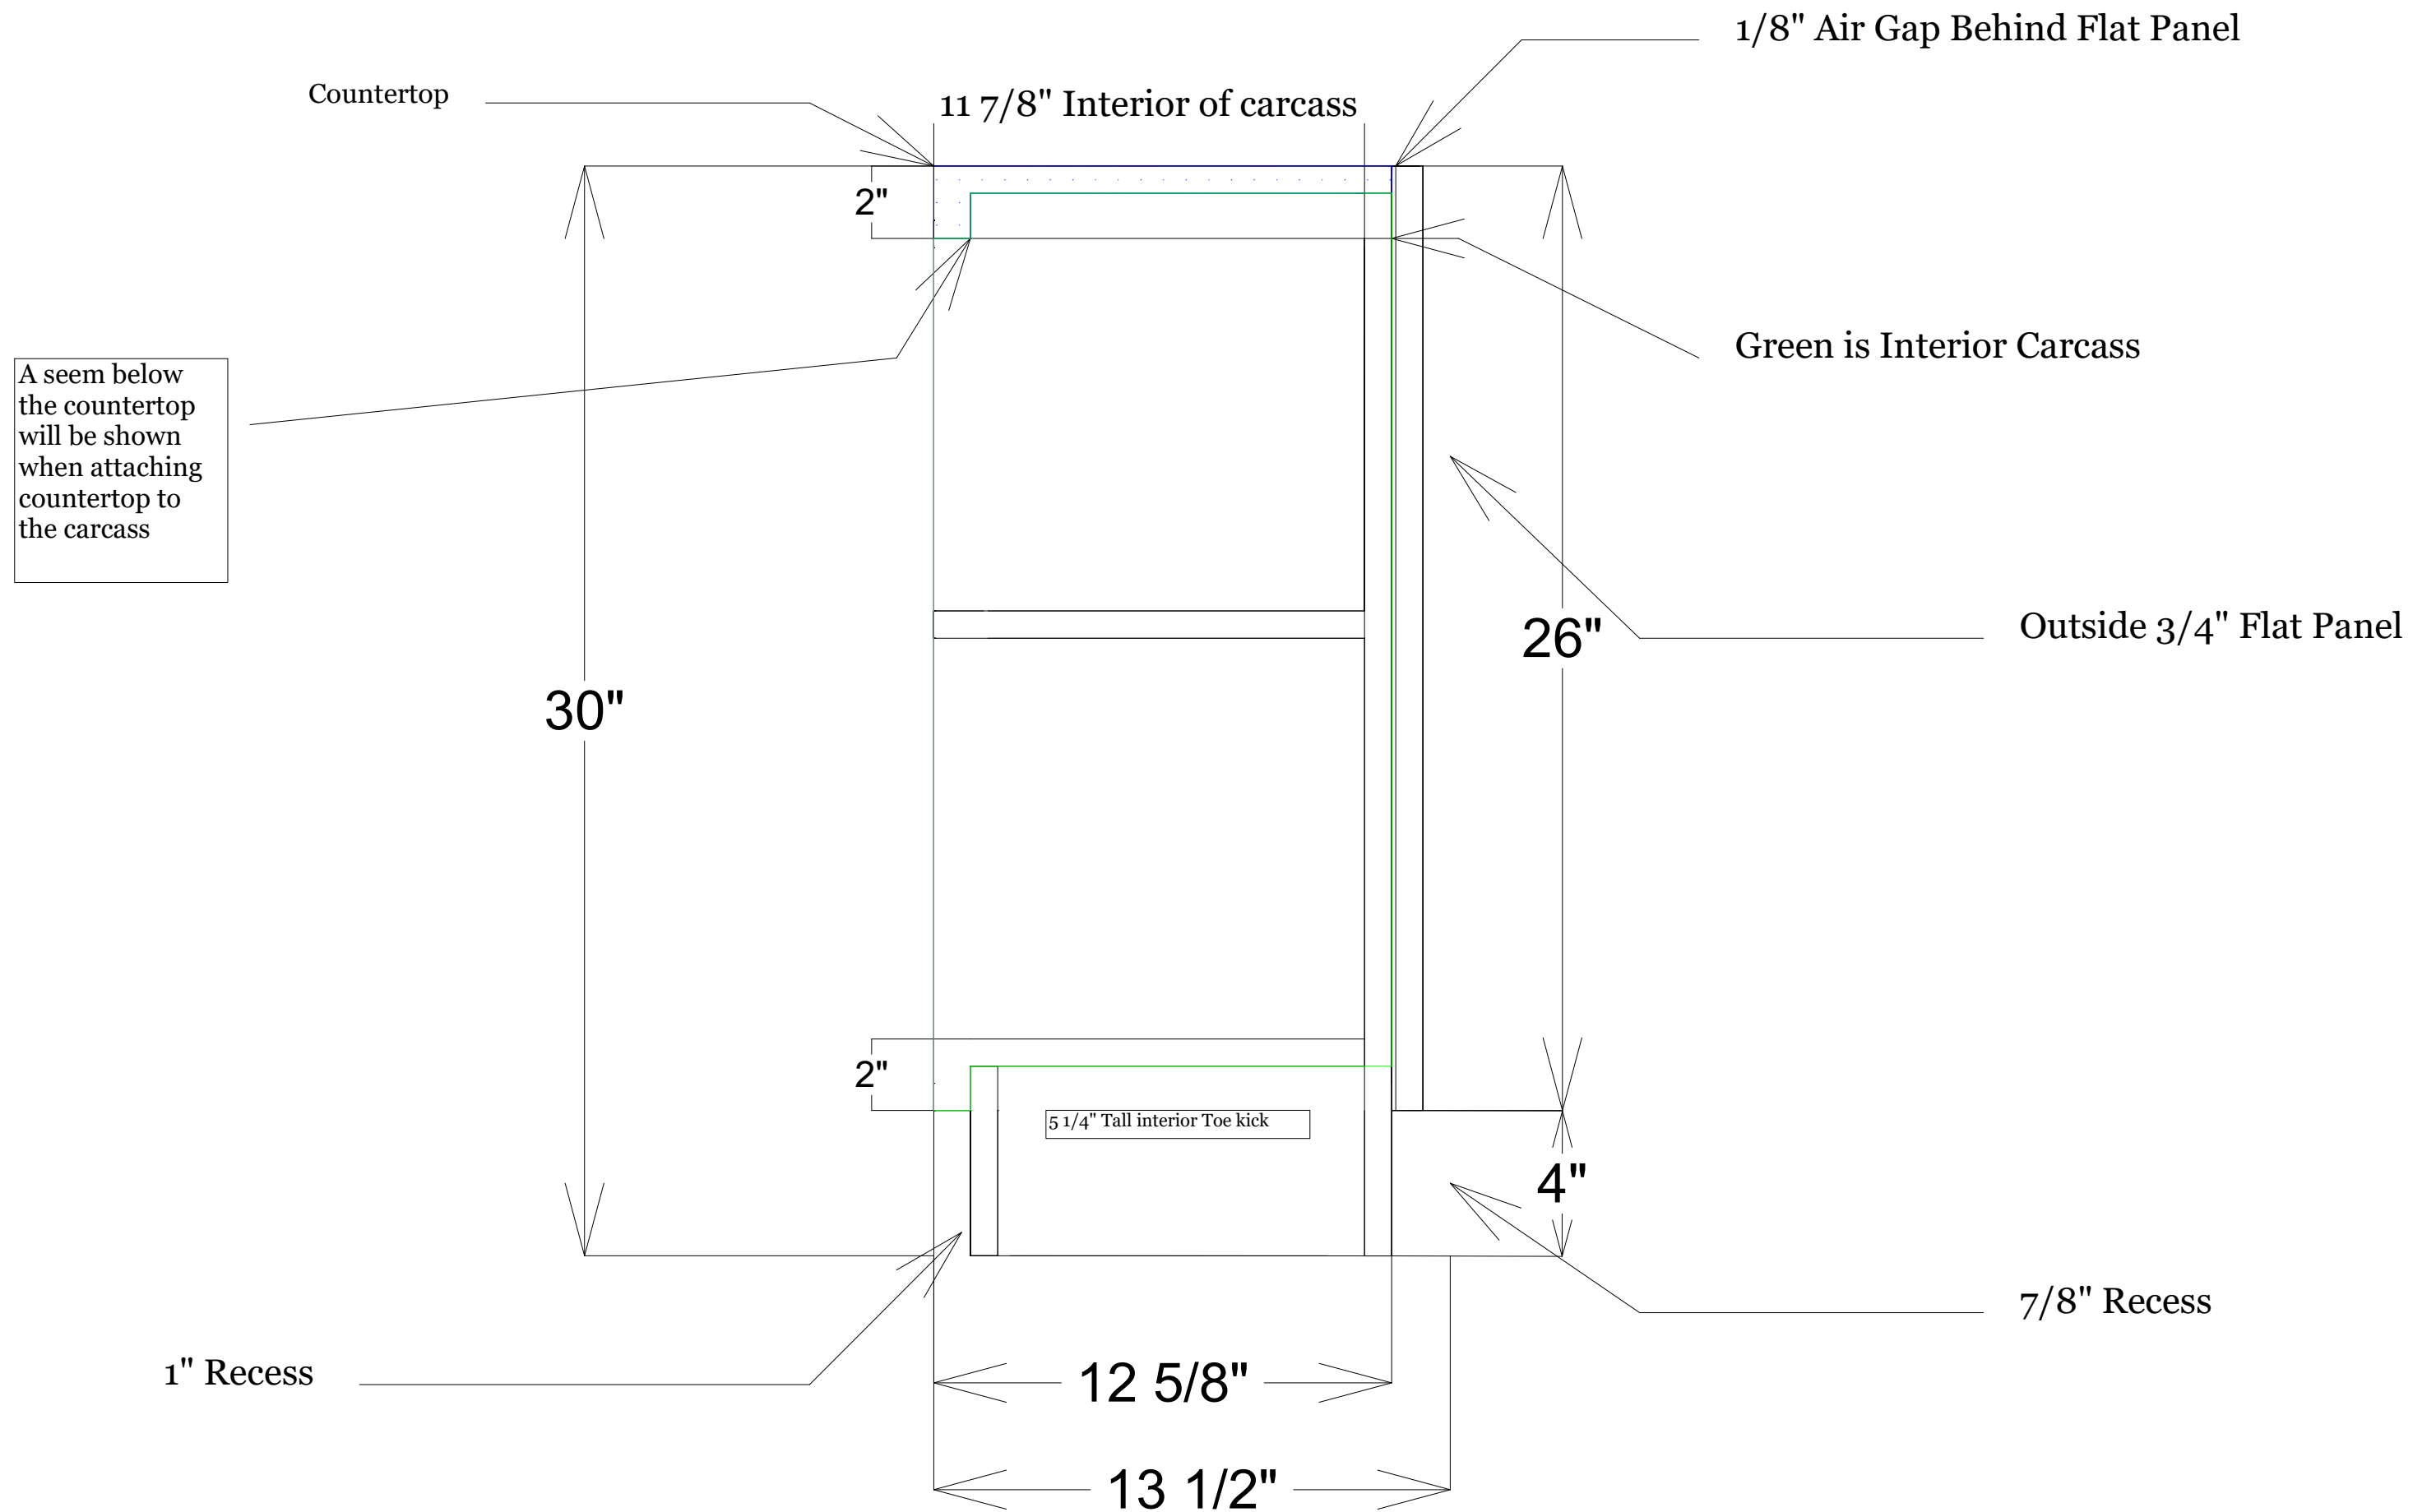

# Spring Oak CSWK

Client: John Doe

Version 4

Note: These drawings are an artistic interpretation of the general appearance of the design. These dimensions are subjected to change.

Date: 07/22/22

Site Address: Spring Oak

The Interior Of The Channel Will Be Painted The Same Color As The Door