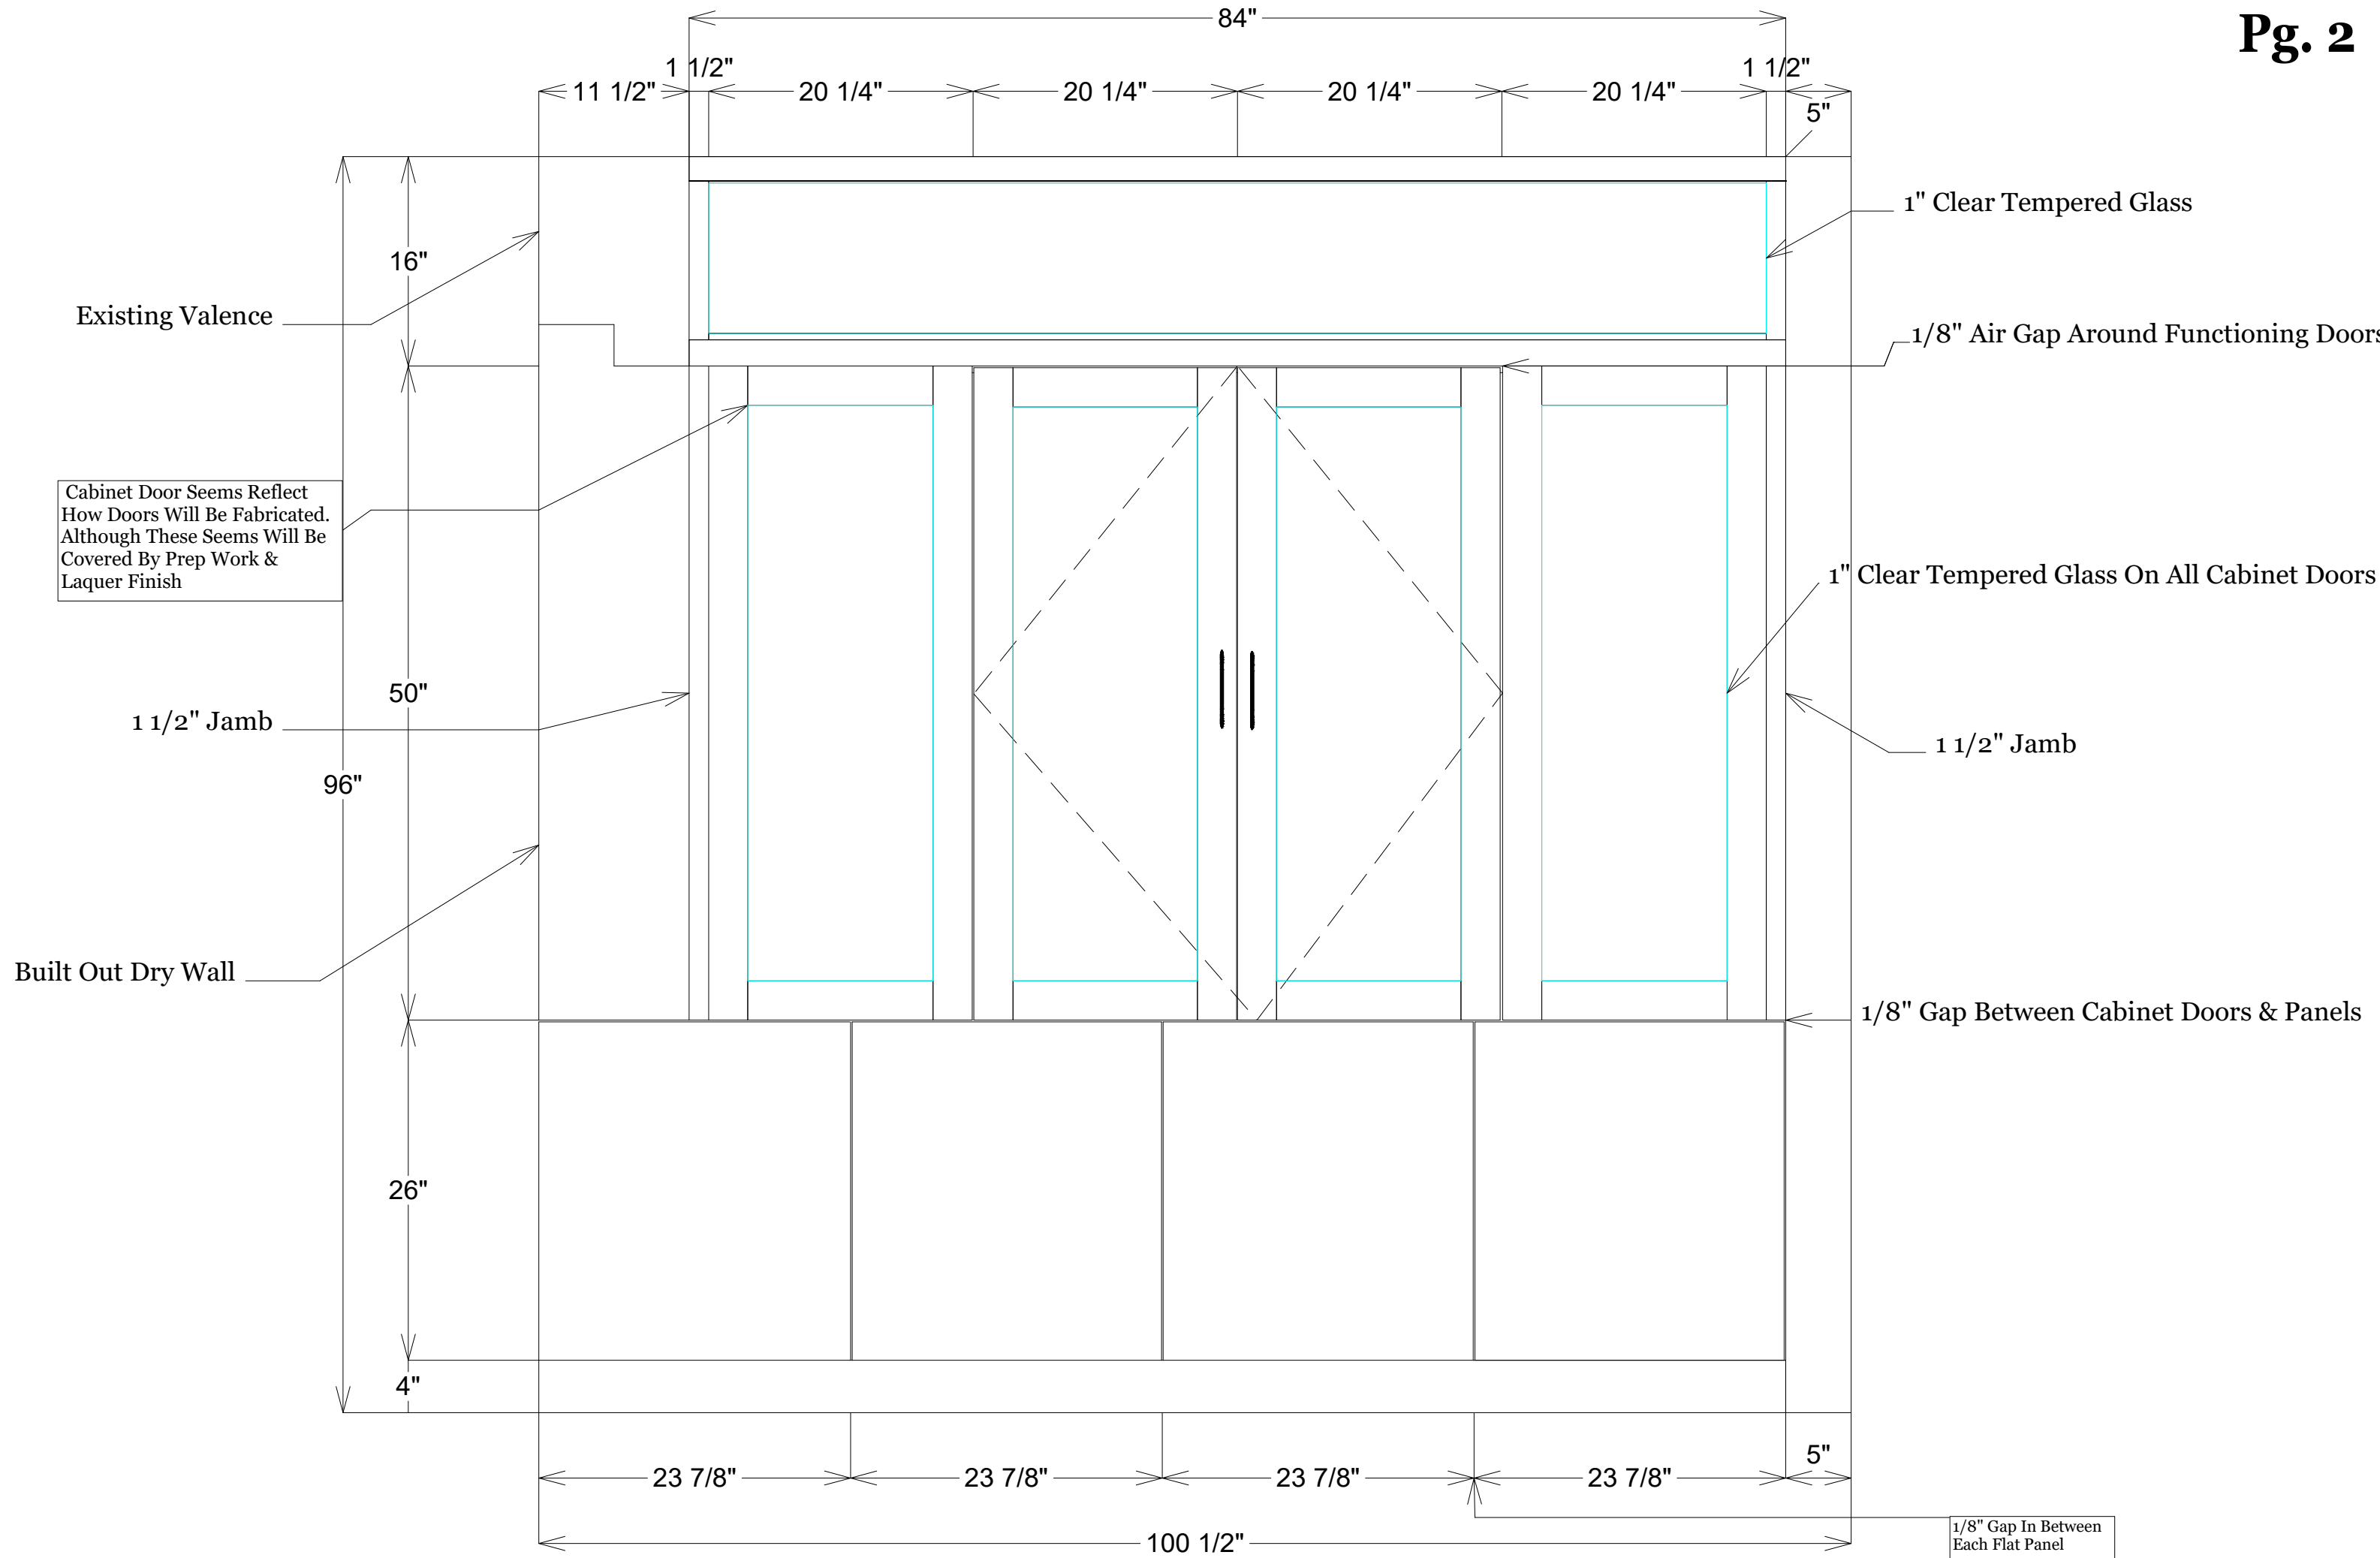

# Spring Oak CSWK

Client: John Doe

Version 4

Note: These drawings are an artistic interpretation of the general appearance of the design. These dimensions are subjected to change.

Date: 07/22/22

Site Address: Spring Oak

The Interior Of The Channel Will Be Painted The Same Color As The Door