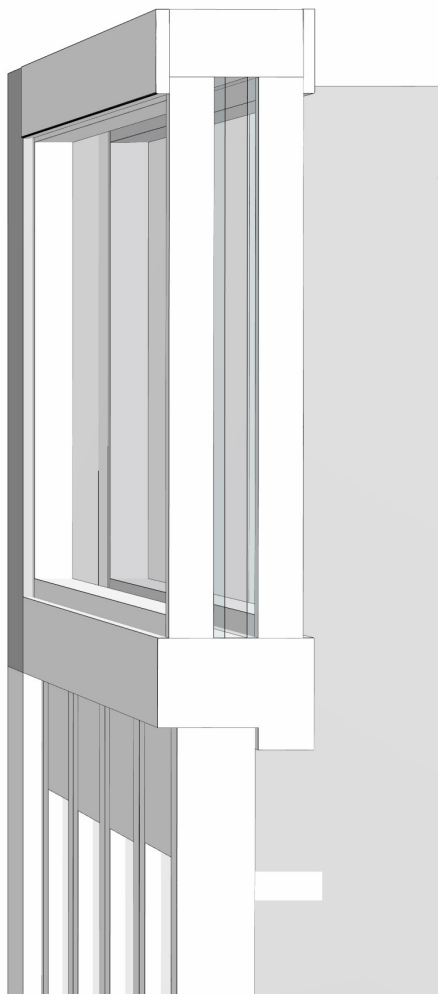

# Spring Oak CSWK

Client: John Doe

Version 4

Note: These drawings are an artistic interpretation of the general appearance of the design. These dimensions are subjected to change.

Date: 07/22/22

Site Address: Spring Oak

The Interior Of The Channel Will Be Painted The Same Color As The Door