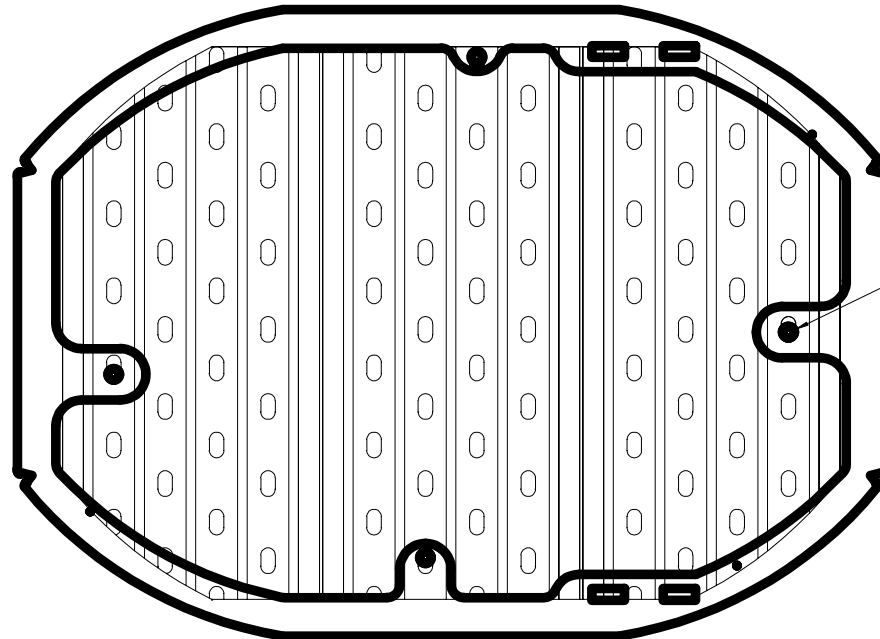

USE SLOTS AS SHOWN
WITH THICKER LINES

ORIENTATE AS SHOWN
NOTING BOTTOM SLOTS
ARE OPEN

PKGO FIXTURE INSTALLATION USING PKGO GRILL GRATES

MOUNT AT EACH LOCATION
WITH SUPPLIED HARDWARE
4 X 10-24 SCREWS
4 X 10-24 NUTS
4 X #10 WASHERS