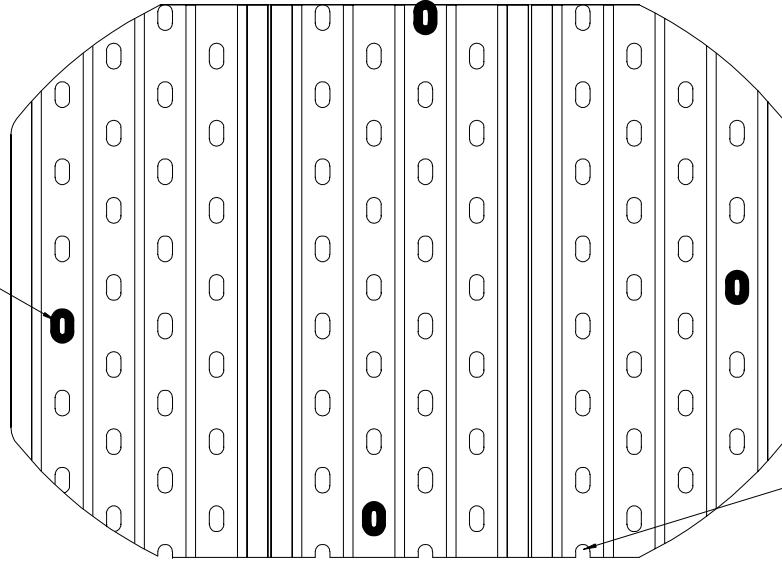

USE SLOTS AS SHOWN
WITH THICKER LINES

ORIENTATE AS SHOWN
NOTING BOTTOM SLOTS
ARE OPEN

PKGO FIXTURE INSTALLATION USING PKGO GRILL GRATES

MOUNT AT EACH LOCATION
WITH SUPPLIED HARDWARE
4 X 10-24 SCREWS
4 X 10-24 NUTS
4 X #10 WASHERS