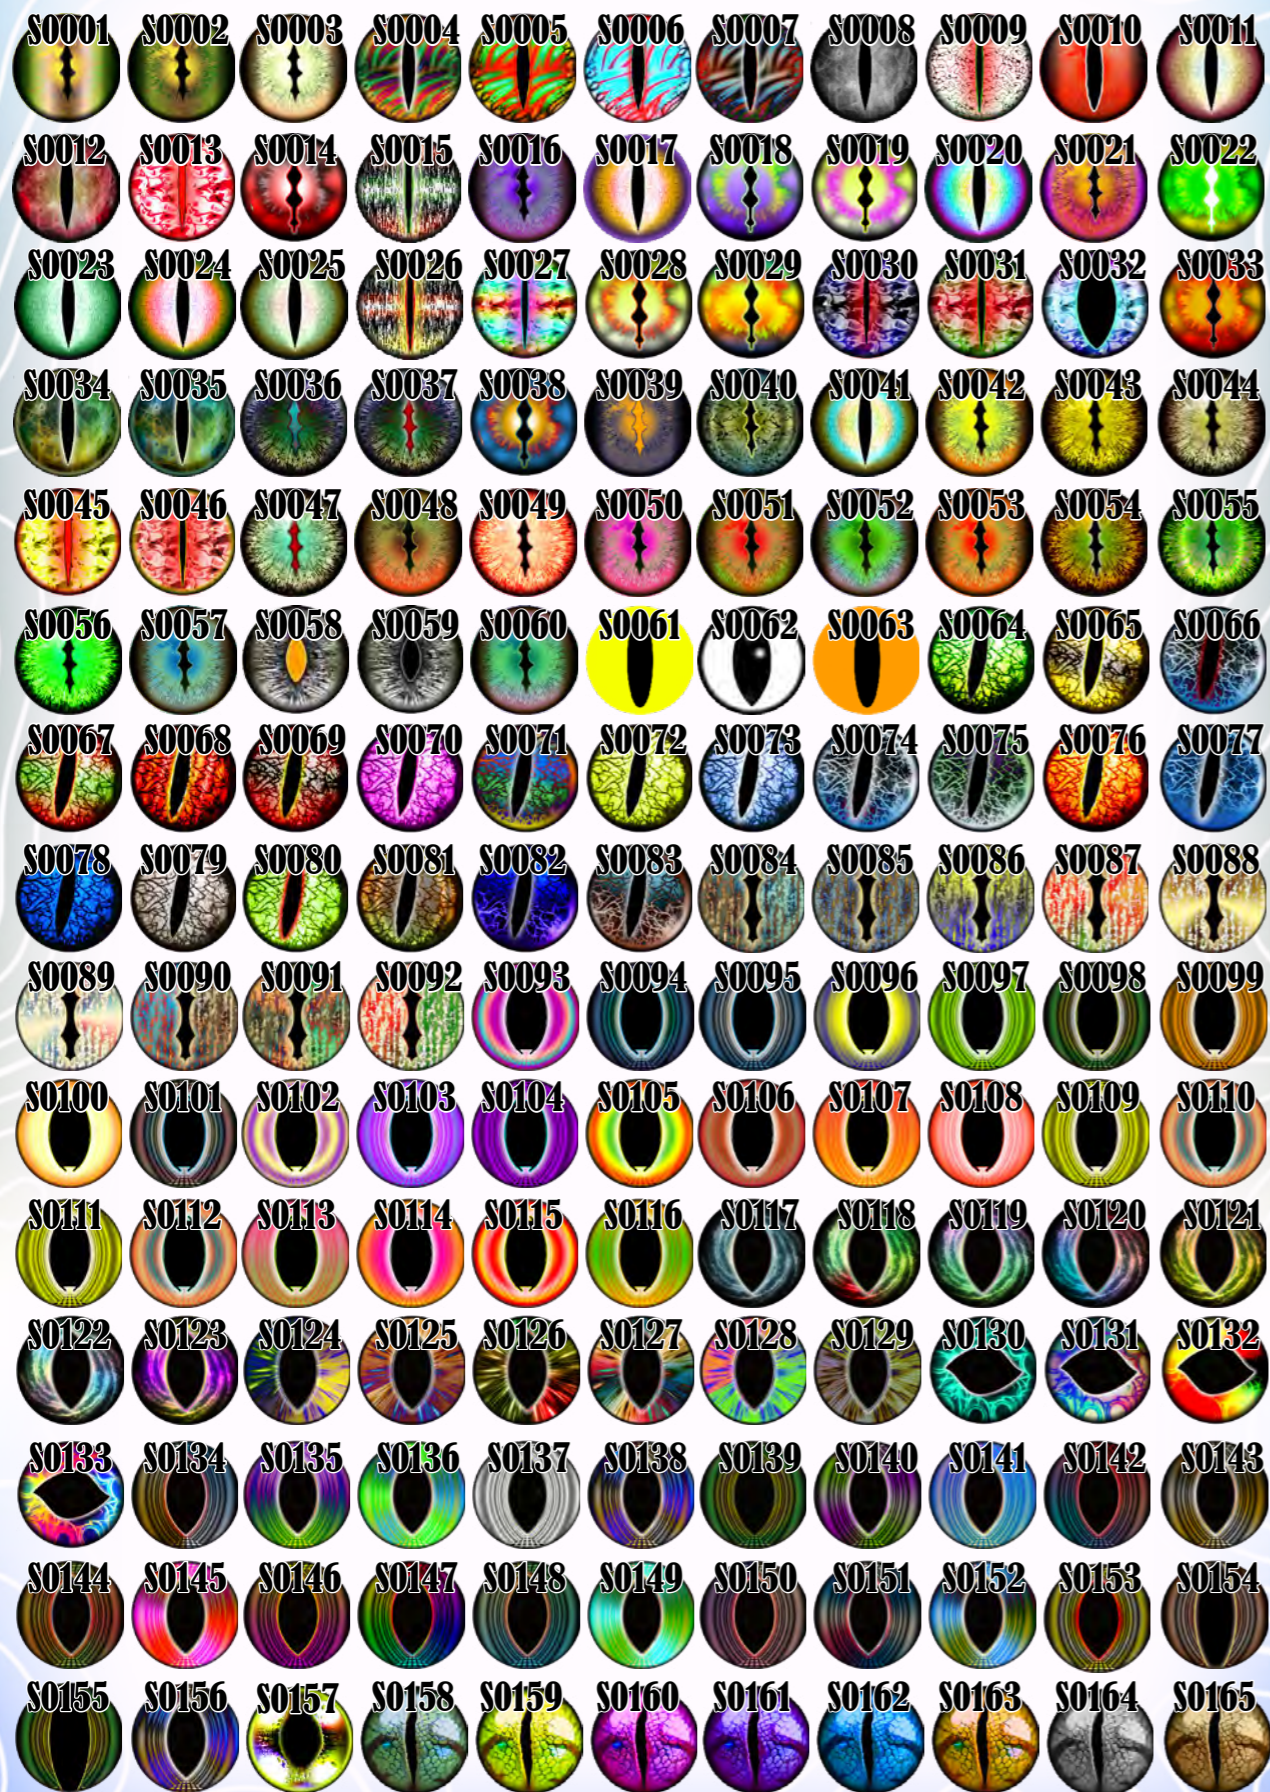

SLIT PUPILS