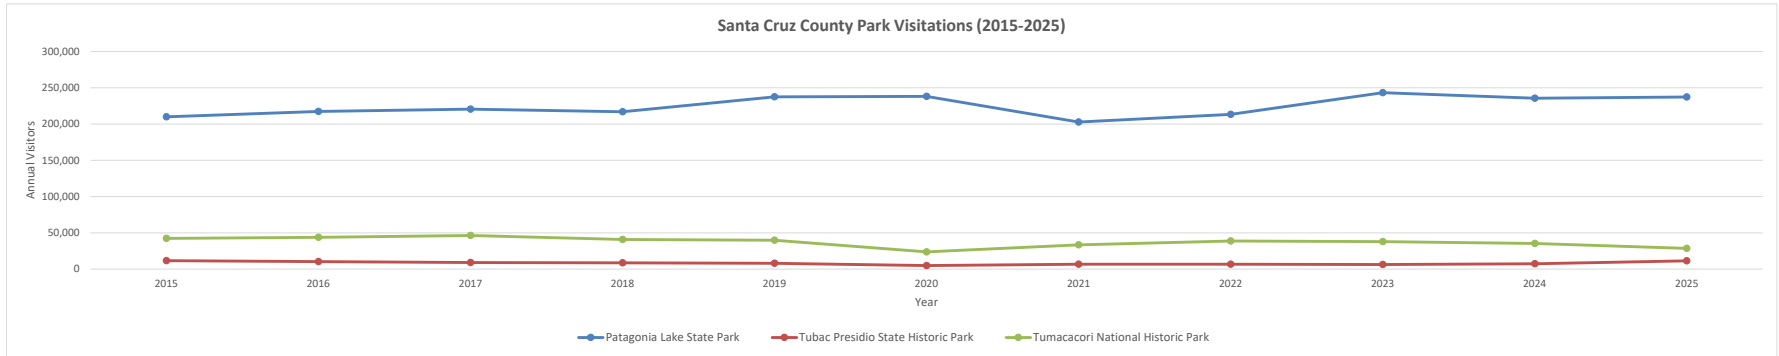

SANTA CRUZ COUNTY NATIONAL AND STATE PARK VISITATIONS (2015-CURRENT)

	2015	2016	2017	2018	2019	2020	2021	2022	2023	2024	2025
Patagonia Lake State Park	209,795	217,279	220,498	216,799	237,504	237,999	202,694	213,167	243,147	235,502	237,284
Tubac Presidio State Historic Park	11,585	10,310	8,955	8,651	8,031	4,844	6,790	6,620	6,260	7,256	11,420
Tumacacori National Historic Park	42,206	43,829	46,308	40,810	39,704	23,726	33,357	38,786	37,872	35,256	28,449

Summary Statistics

Park	Total Visitors	Average Annual	Peak Year
Patagonia Lake State Park	2,471,668	224,697	2023
Tubac Presidio State Historic Park	90,722	8,247	2015
Tumacacori National Historic Park	410,303	37,300	2017
Grand Total	2,972,693	90,082