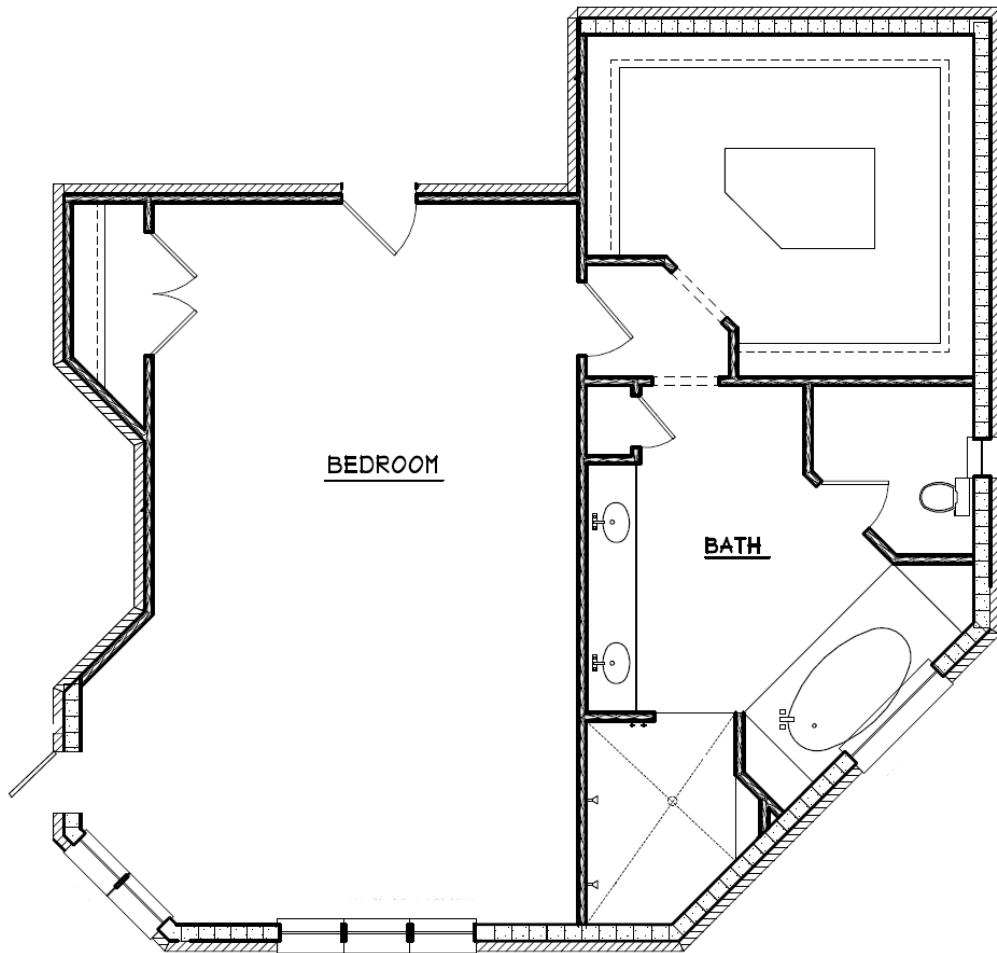

The Mayberry

1 Bed | 1 Bath

AREA	SQ. FT.
Main Floor	1115
TOTAL HEATED & COOLED	1115
TOTAL AREA	1115

FL Lic# CBC 1258003 GA Lic# RBCO 004496
www.KesslerConstructionLLC.com
850.997.4540