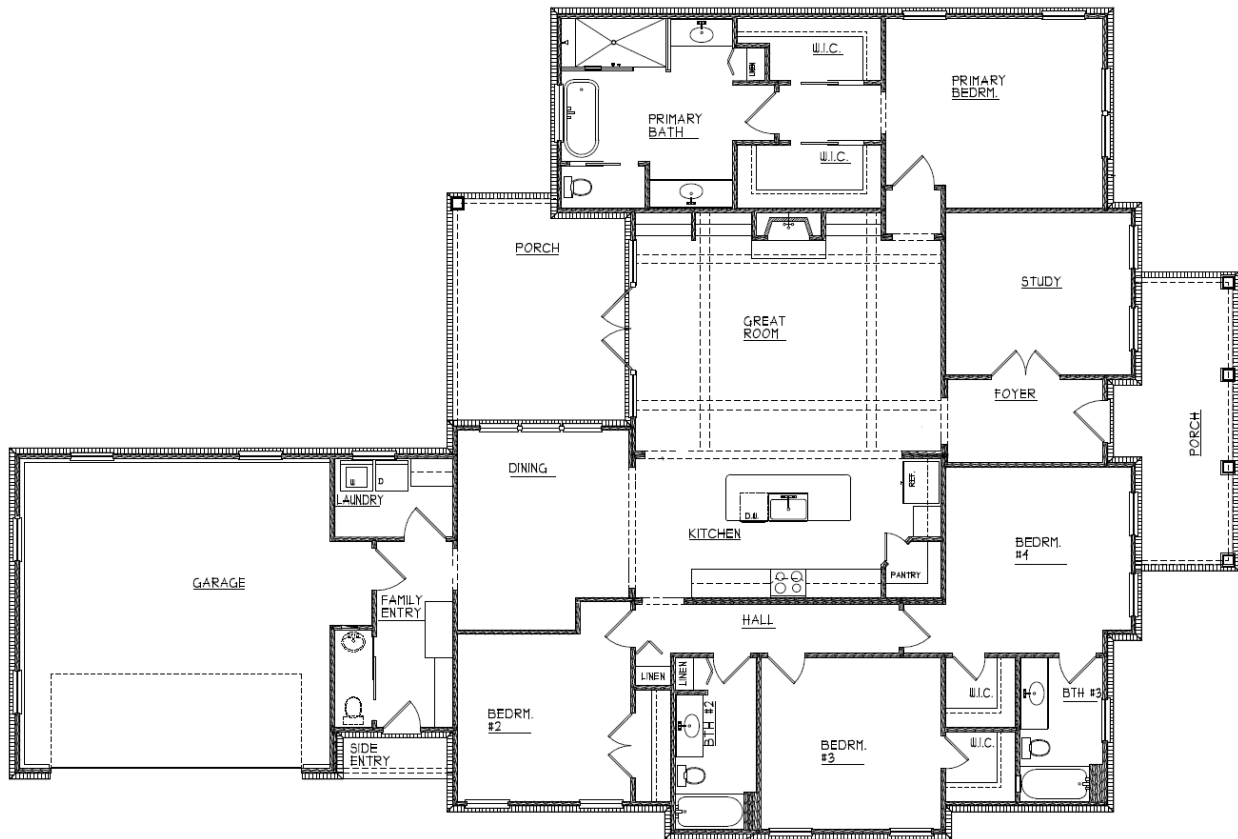

The Mirabeck

4 Bed | 3.5 Bath

AREA	SQ. FT.
Main Floor	2632
TOTAL HEATED & COOLED	2632
Front Porch	157
Rear Porch	221
Side Entry	28
Garage	541
TOTAL AREA	3579

FL Lic# CBC 1258003 GA Lic# RBCO 004496
www.KesslerConstructionLLC.com
 850.997.4540