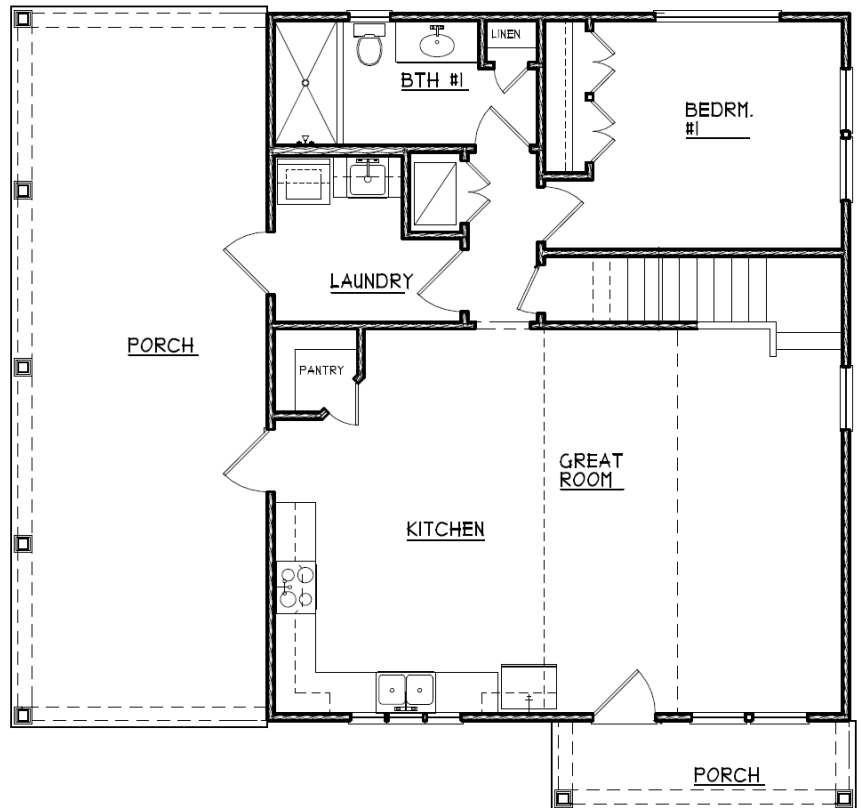

The Tucker

2 Bed | 2 Bath

AREA	SQ. FT.
Main Floor	952
Second Floor	384
TOTAL HEATED & COOLED	1336
Front Porch	56
Side Porch	408
TOTAL AREA	1800

FL Lic# CBC 1258003 GA Lic# RBCO 004496
www.KesslerConstructionLLC.com
 850.997.4540