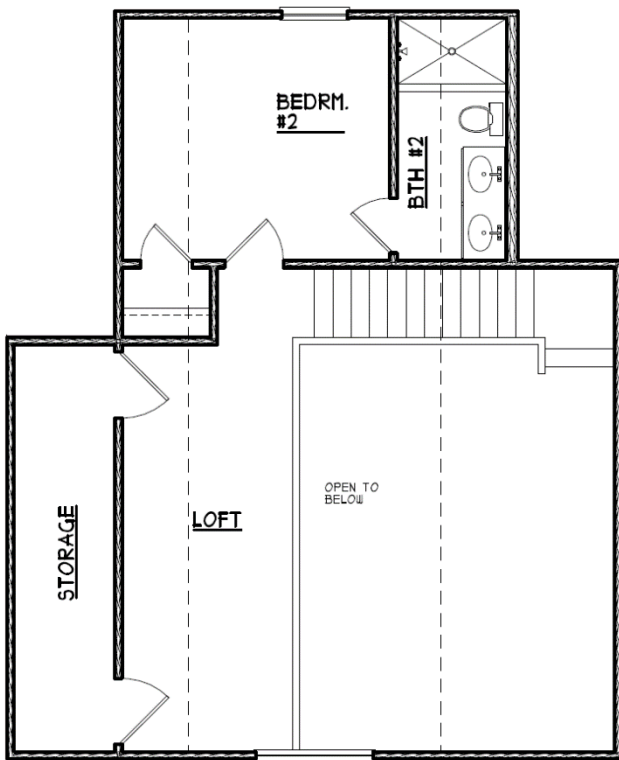

The Tucker

2 Bed | 2 Bath

AREA	SQ. FT.
Main Floor	952
Second Floor	384
TOTAL HEATED & COOLED	1336
Front Porch	56
Side Porch	408
TOTAL AREA	1800

FL Lic# CBC 1258003 GA Lic# RBCO 004496
www.KesslerConstructionLLC.com
 850.997.4540