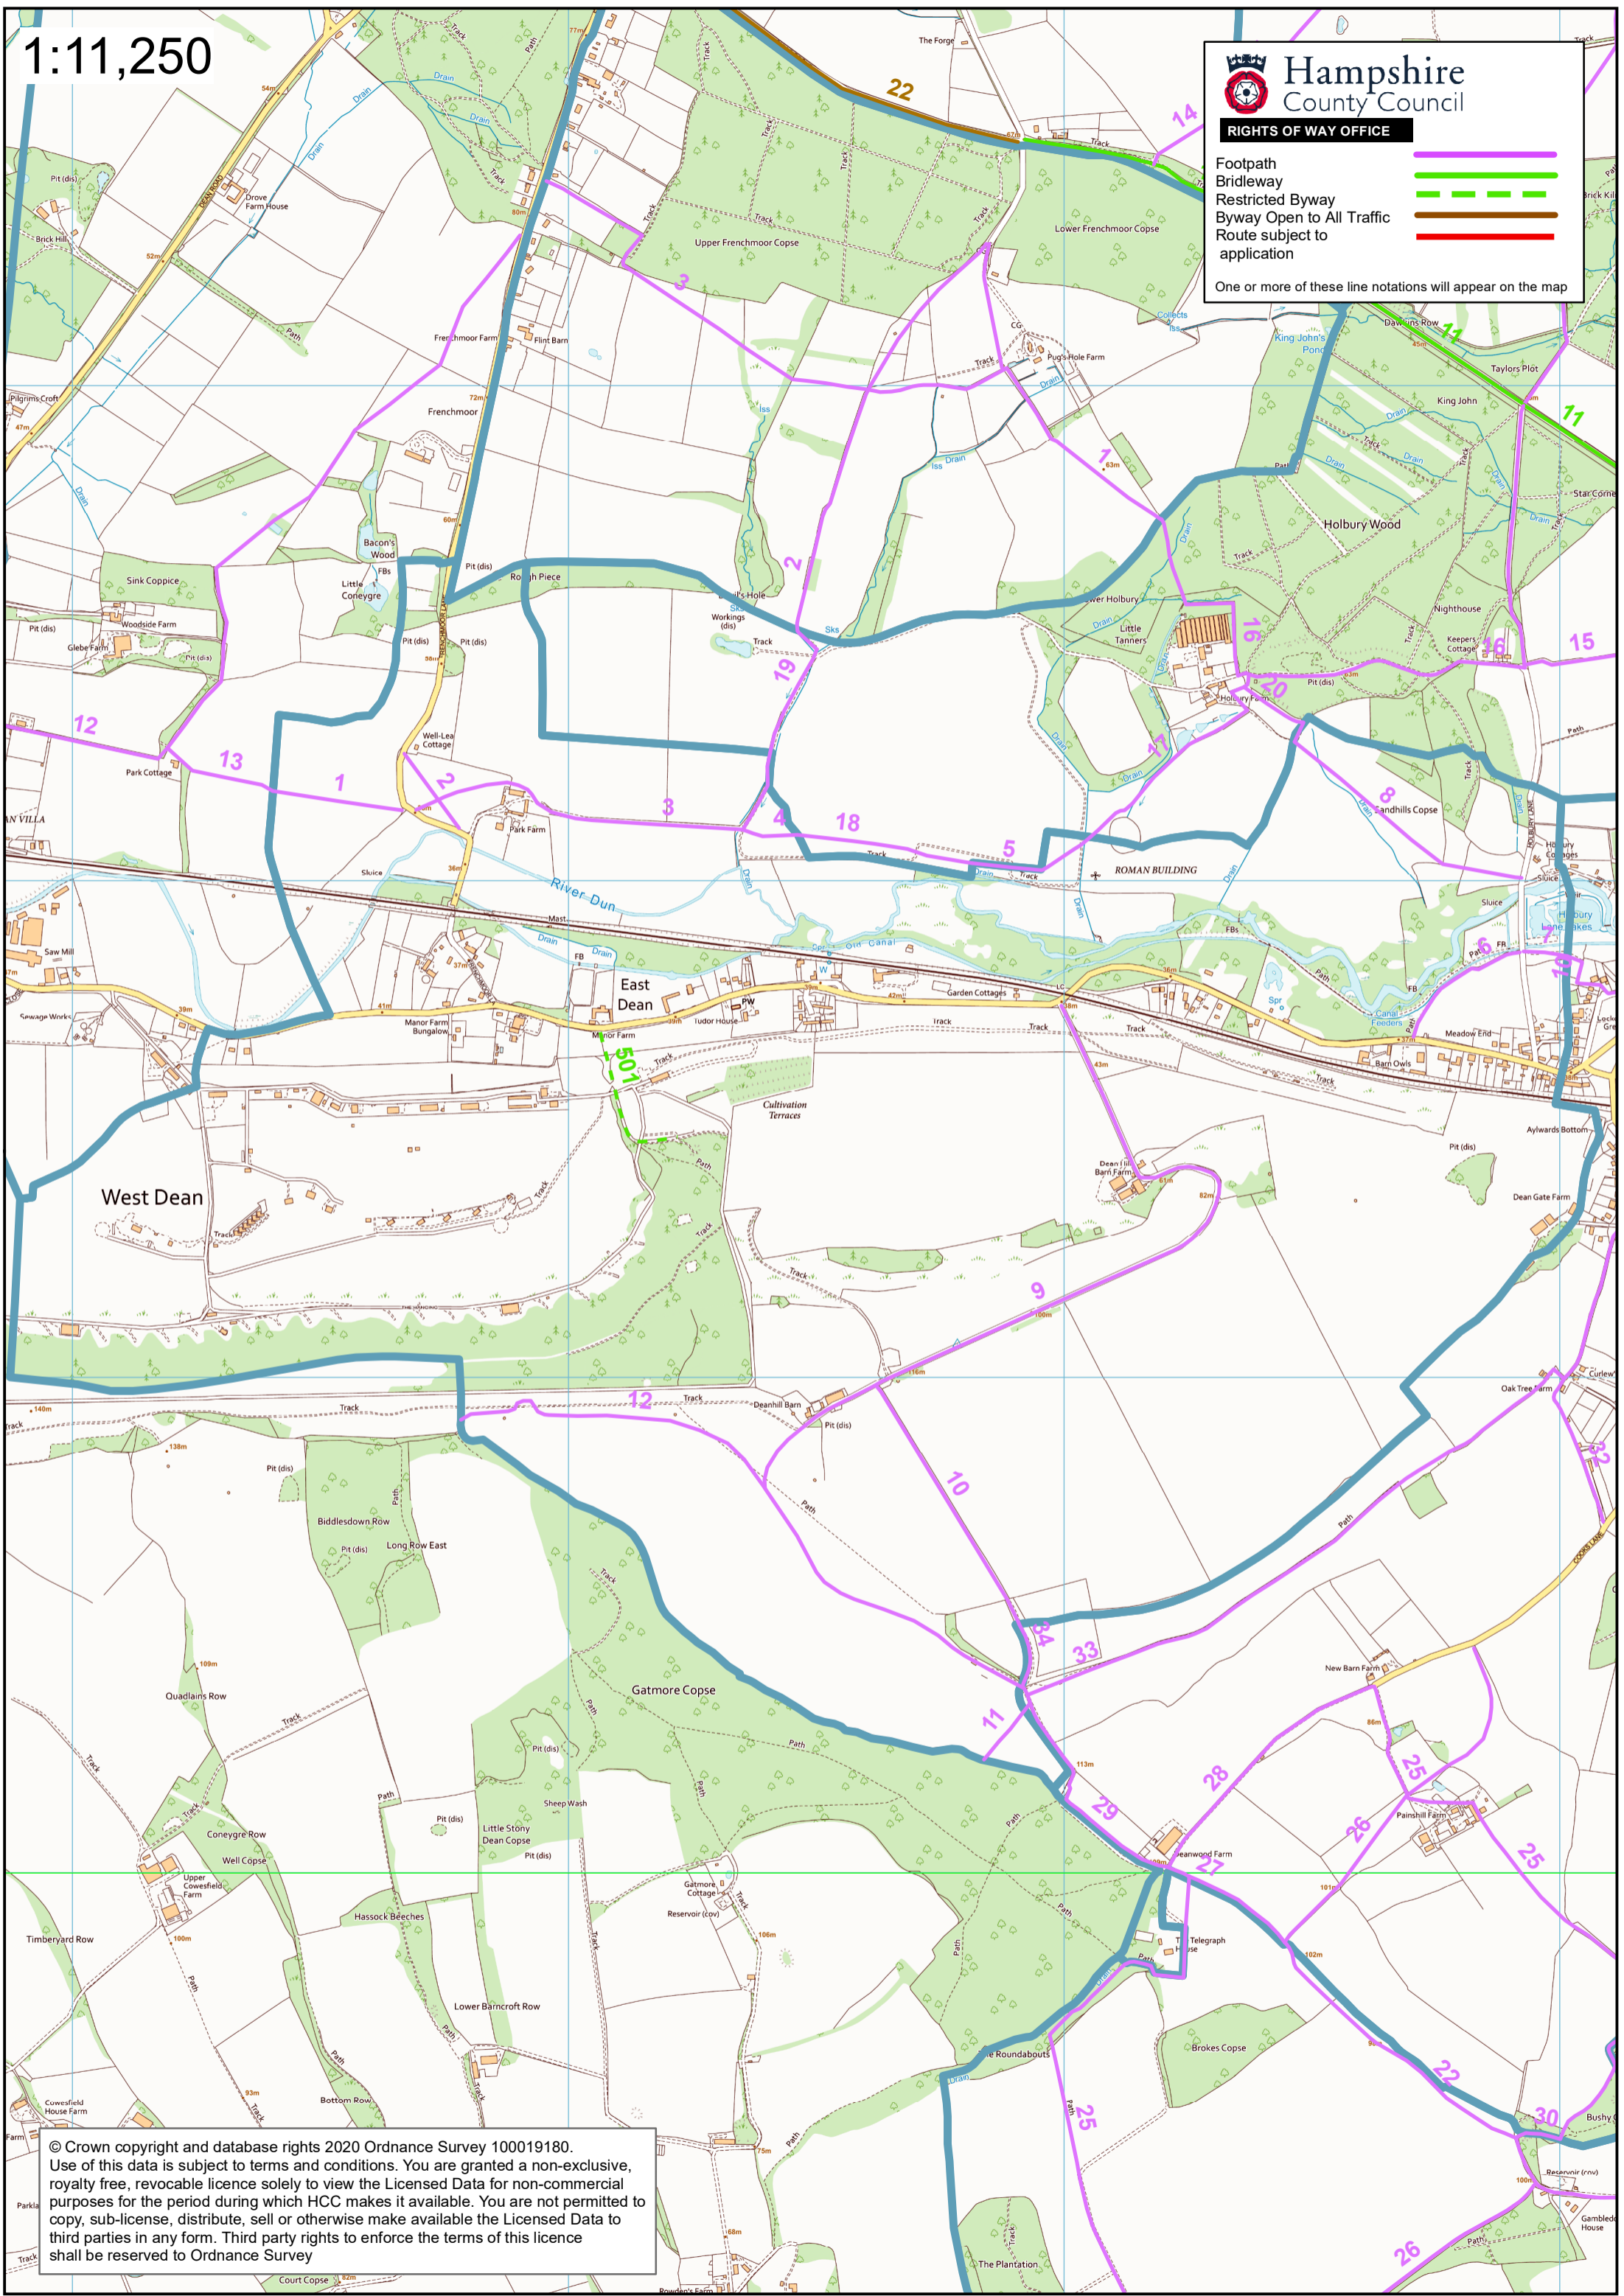

1:11,250

Hampshire
County Council

RIGHTS OF WAY OFFICE

- Footpath
- Bridleway
- Restricted Byway
- Byway Open to All Traffic
- Route subject to application

One or more of these line notations will appear on the map

© Crown copyright and database rights 2020 Ordnance Survey 100019180.
Use of this data is subject to terms and conditions. You are granted a non-exclusive, royalty free, revocable licence solely to view the Licensed Data for non-commercial purposes for the period during which HCC makes it available. You are not permitted to copy, sub-license, distribute, sell or otherwise make available the Licensed Data to third parties in any form. Third party rights to enforce the terms of this licence shall be reserved to Ordnance Survey