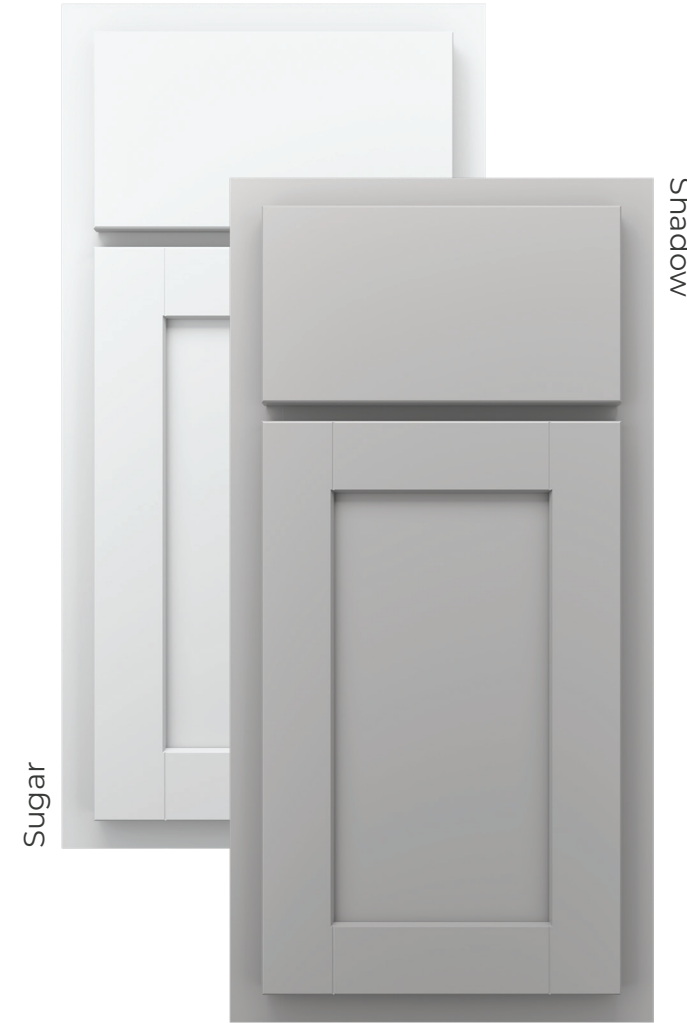

[ELEMENTS]
BY MARSH

www.marshcabinets.com
02/2021

Cane Captiv8™ Sugar

[ELEMENTS] BY MARSH

Elements by Marsh offers a carefully curated, budget-friendly selection of the most popular Marsh Cabinets SKUs at a value. These products deliver the same quality construction and craftsmanship your customers have learned to expect from the Marsh brand, while allowing you to do more with less! With ELEMENTS, you can eliminate the limitations of a reduced budget by offering your customers relevant style & upgrade options, available in half the time.

KENT

Café and Espresso
Available on Kent & York in Birch

CANE

Sugar and Shadow
Available on Cane in Captiv8™

YORK

Drift and Graphite
Available on York in Birch