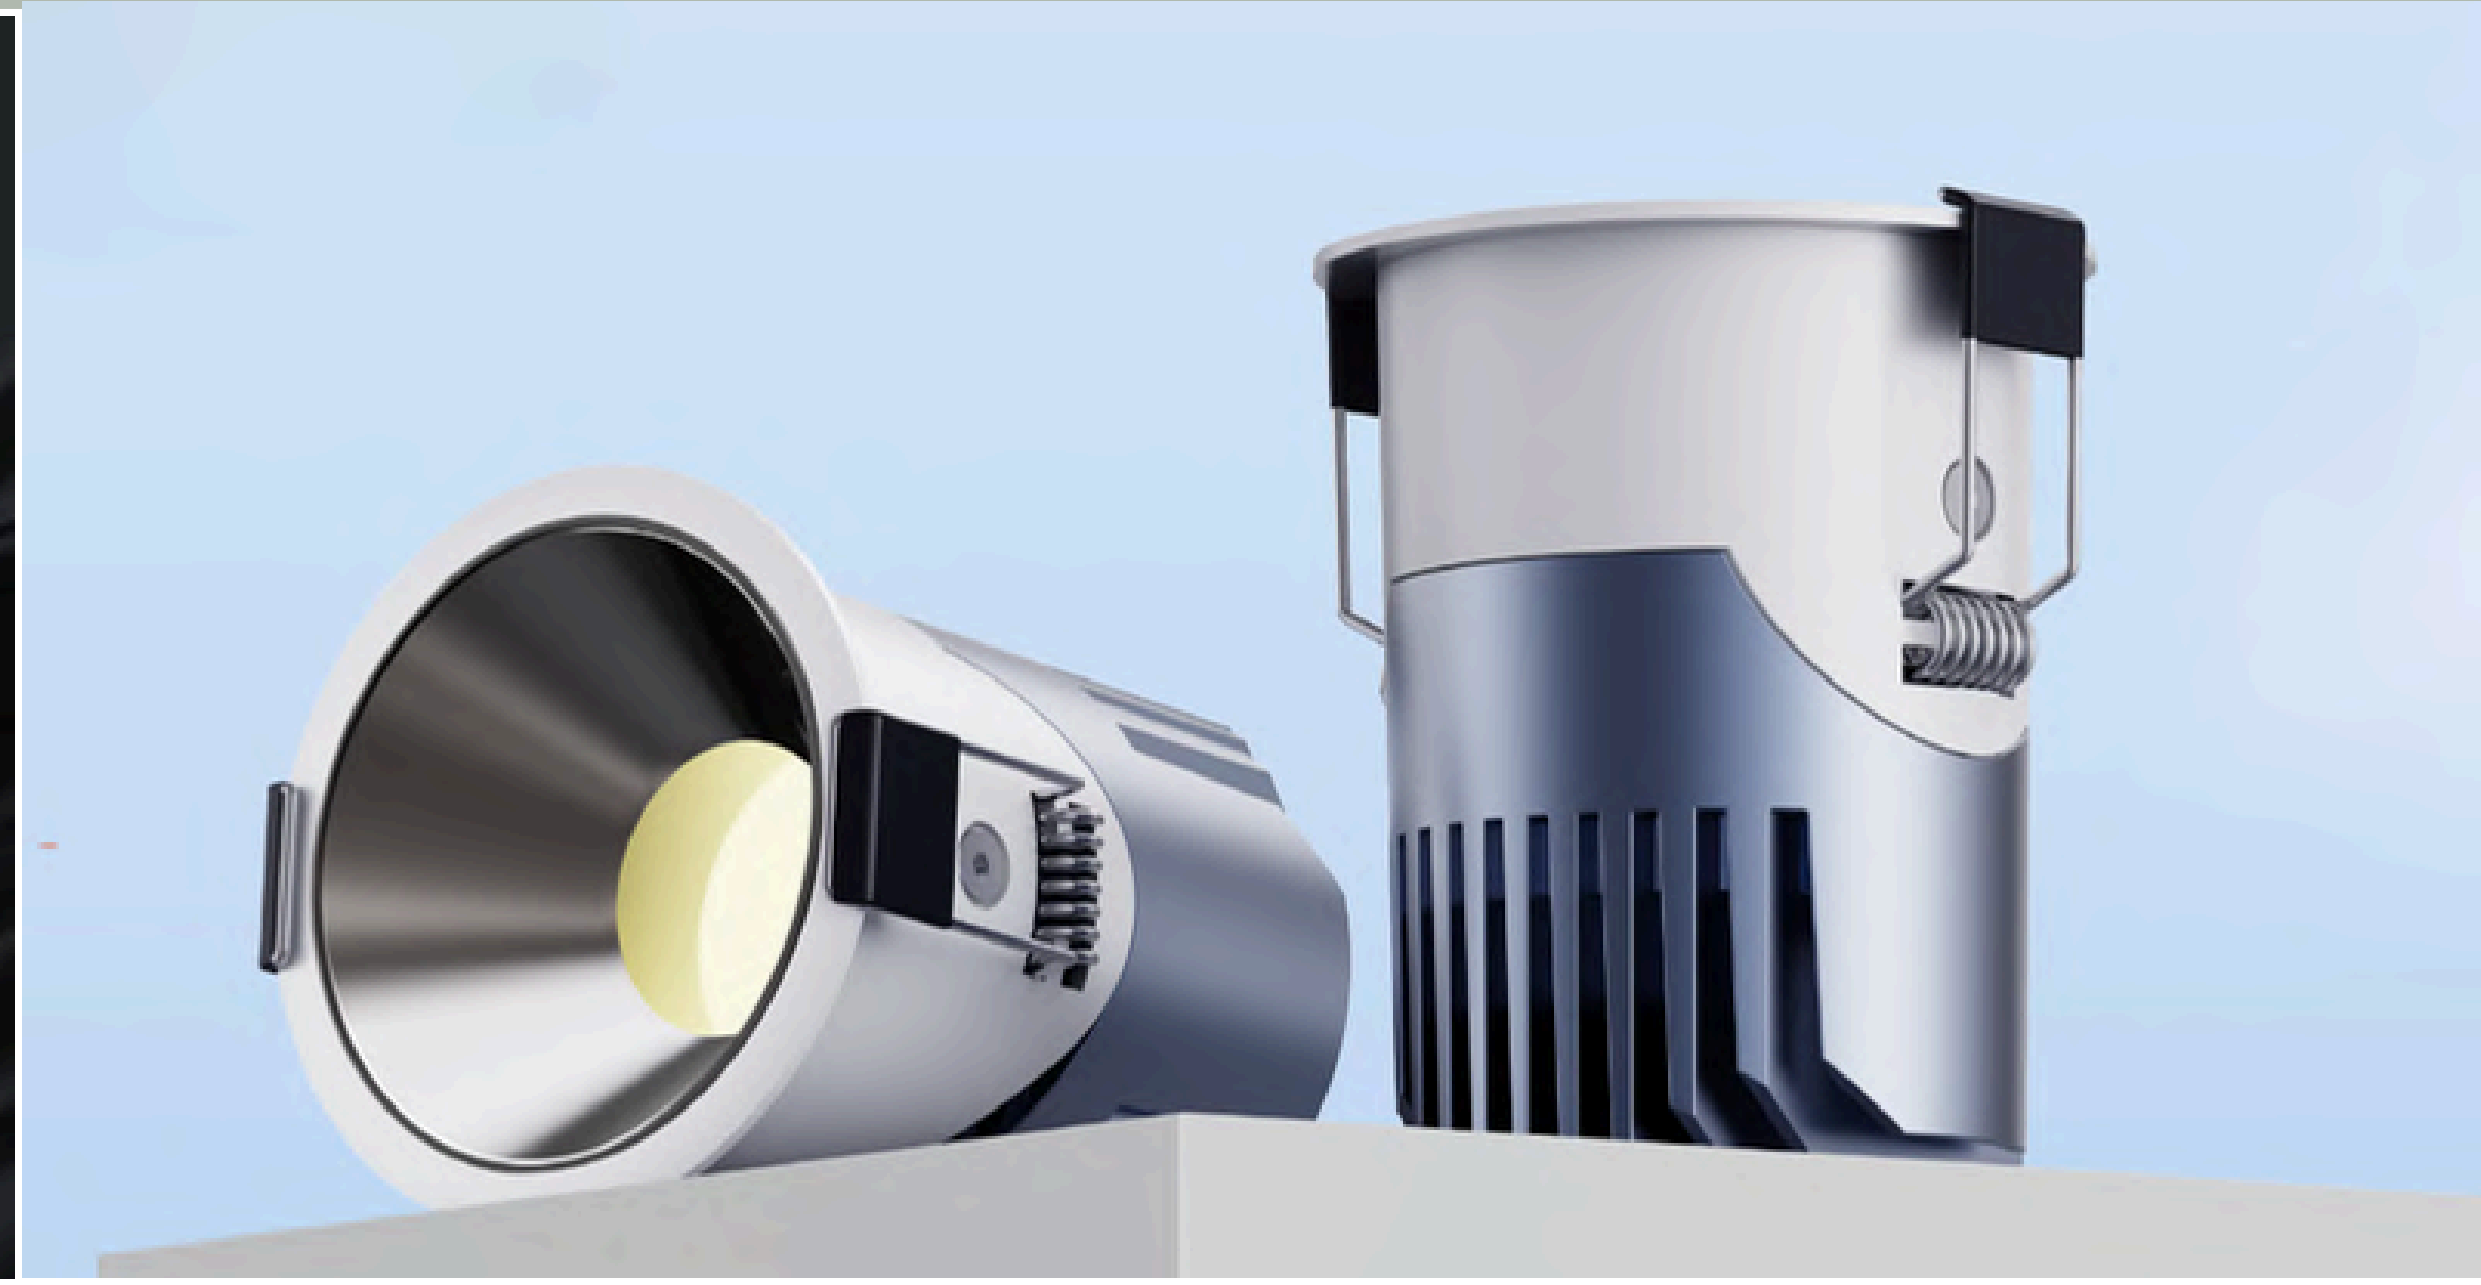

NOGLO COB
COB SPOT LIGHT

AVAILABLE IN
07W: Ø55
12W: Ø65
15W: Ø75
25W: Ø95

IP65

UGR < 6

FOCUS SERIES
PROJECTOR LAMP

AVAILABLE IN 18W

BEAM ANGLE ADJUSTMENTS FROM
15° TO 55°

FOCUS SERIES
SURFACE COB

AVAILABLE IN
12W: Ø55MM
18W: Ø75MM

BEAM ANGLE ADJUSTMENTS FROM
15° TO 55°