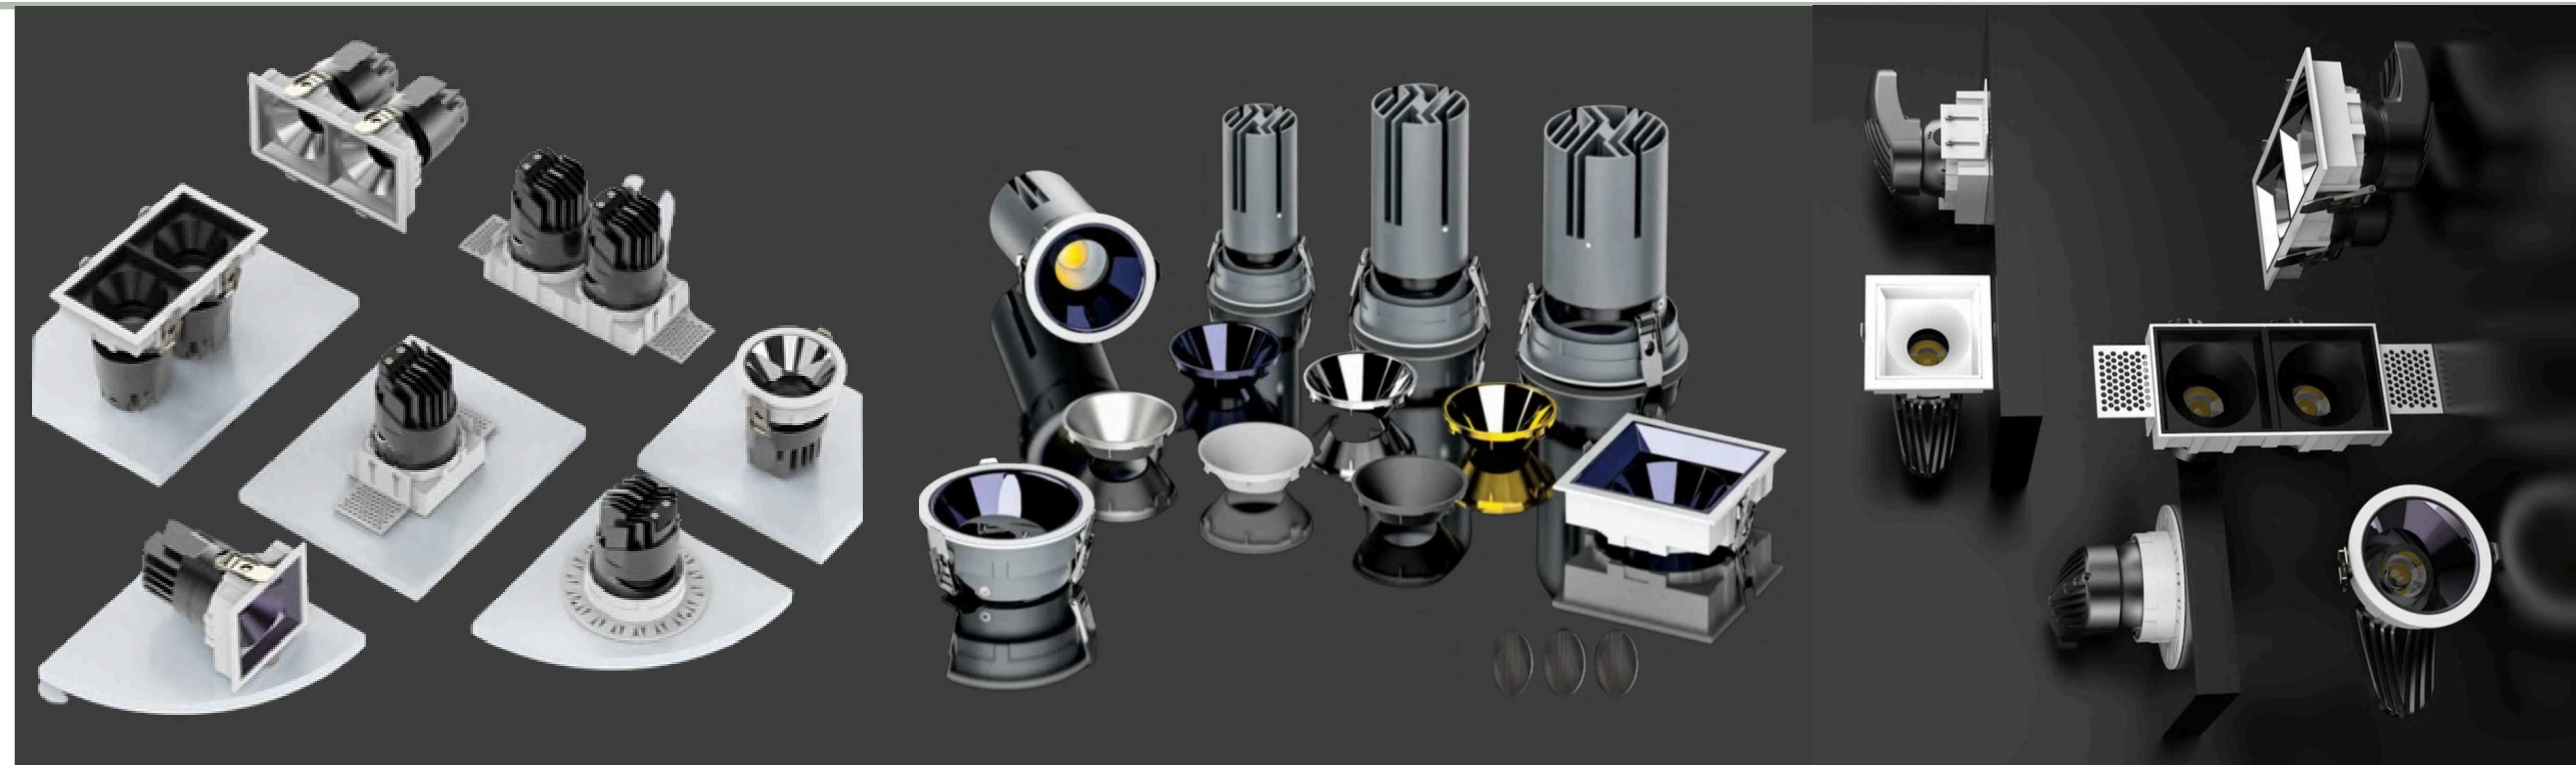

HOUSING | SKD | CKD | OEM

PREMIUM ARCHITECTURAL
LIGHTING FIXTURES

SWORD PRO SPOT LIGHT

FRONT OPENING MODEL

NORMAL FACE
RING

SQUARE FACE
RING

DOUBLE SQUARE
TRIM

ROUND
TRIMLESS

TRIMLESS
SQUARE

DOUBLE SQUARE
TRIMLESS

**HONEYCOMB AVAILABLE
AVAILABLE IN 8 REFLECTOR OPTIONS**

AVAILABLE IN
07W: Ø 55 MM
18W: Ø 75 MM
12 W: Ø 75MM
24 W: Ø 95 MM

SWORD TALL
SPOT LIGHT

AVAILABLE IN
15W: Ø55
25W: Ø75

CURVE PRO
SPOT LIGHT

FRONT OPENING MODEL

ROUND TRIM

ROUND
TRIMLESS

SQUARE
TRIMLESS

SQUARE TRIM

DOUBLE
SQUARE
TRIM

DOUBLE
SQUARE
TRIMLESS