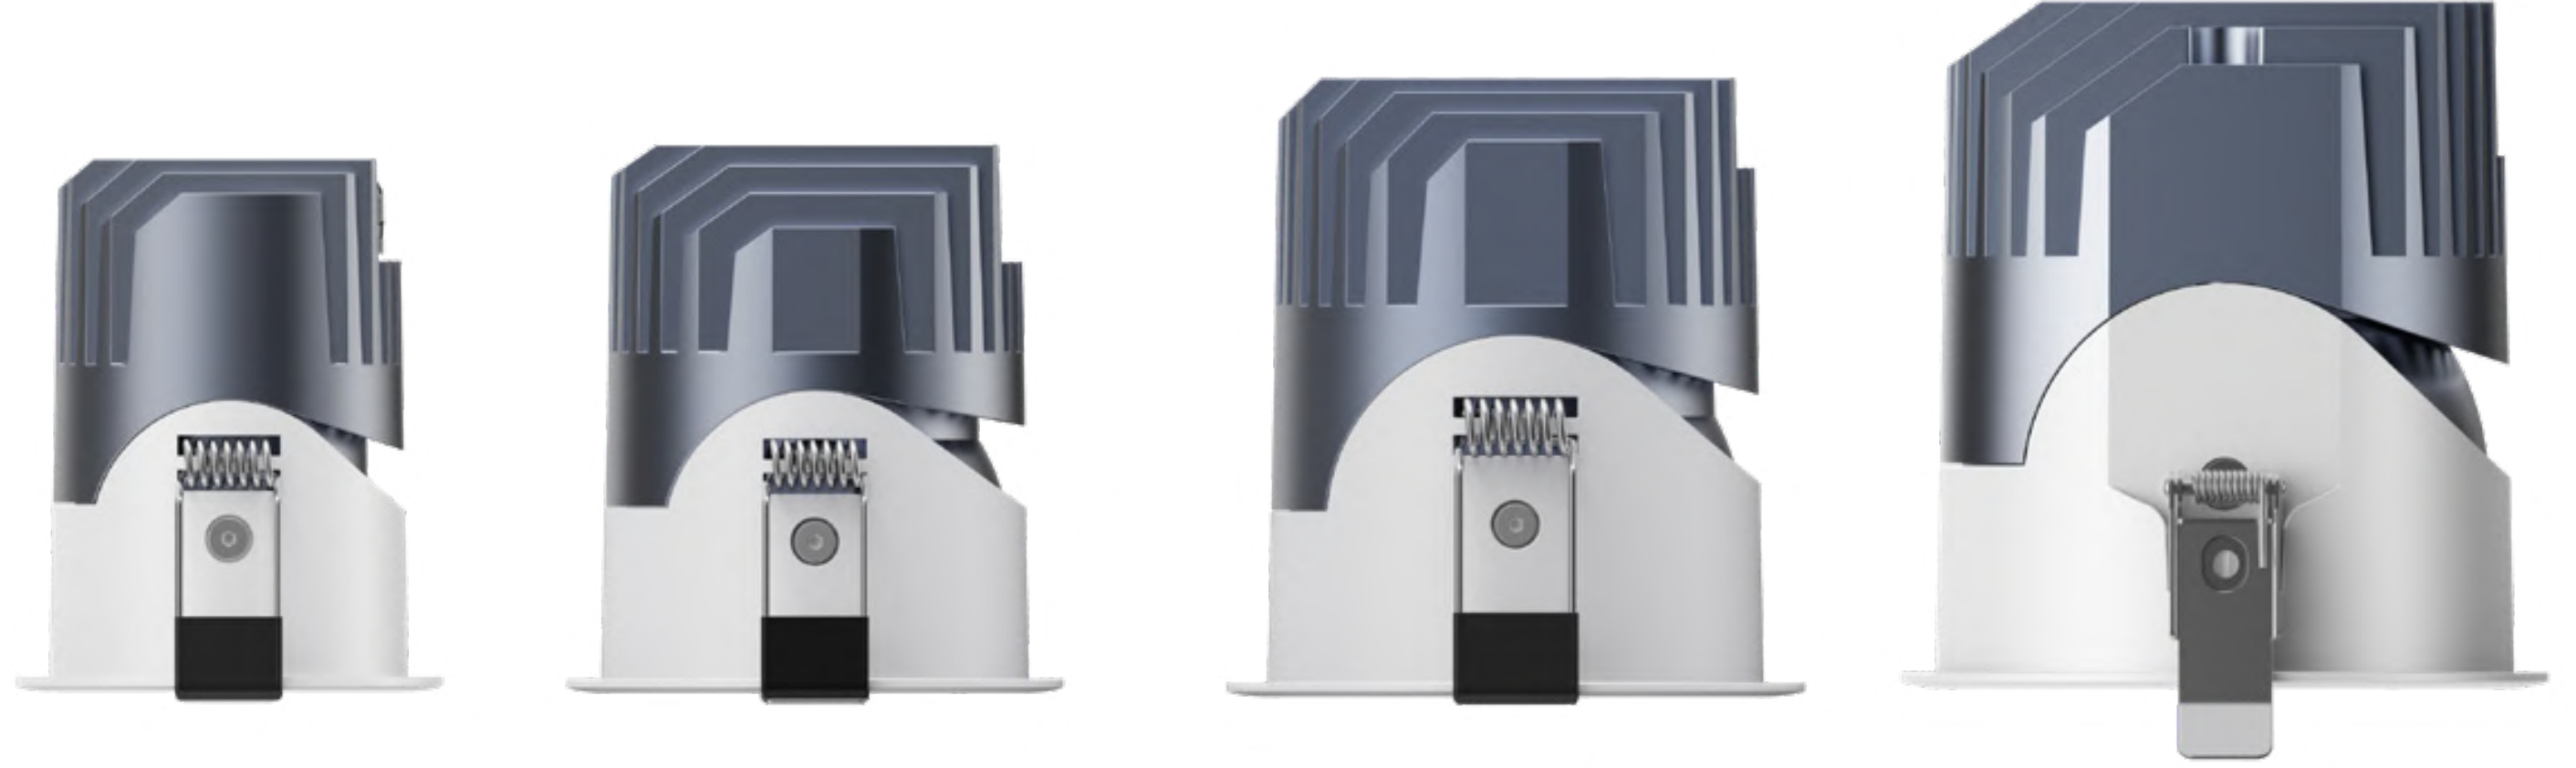

NOGLO COB
COB SPOT LIGHT