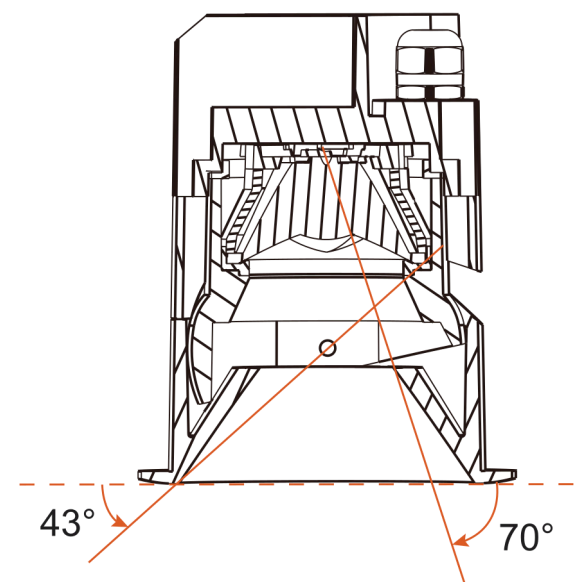

5MM MAGNETIC TRACK LIGHT SERIES

20MM MAGNETIC TRACK LIGHT SERIES

NOGLO COB
COB SPOT LIGHT

AVAILABLE IN
07W: Ø55
12W: Ø65
15W: Ø75
25W: Ø95

IP65

UGR < 6

FOCUS SERIES
PROJECTOR LAMP

AVAILABLE IN 18W

BEAM ANGLE ADJUSTMENTS FROM
15° TO 55°

FOCUS SERIES
SURFACE COB

AVAILABLE IN
12W: Ø55MM
18W: Ø75MM

BEAM ANGLE ADJUSTMENTS FROM
15° TO 55°

ECLIPSE SERIES POLARIZED WALL WASHER

- Specially designed free-form reflective cup with anti-glare cover, accurate light path, active anti-glare, with higher light efficiency.
- Super turnable white performance.
- Wall washing with no dark area.
- The splicing of multiple lamps has a better wall washing effect.
- Ceiling Cutout 55/75/95mm.
- Two color anti-glare covers available: chrome +electroplated black.
- High temperature resistant material, reflective cup temperature 140°C.
- Multiple forms are available, which perfectly match various application scenarios.