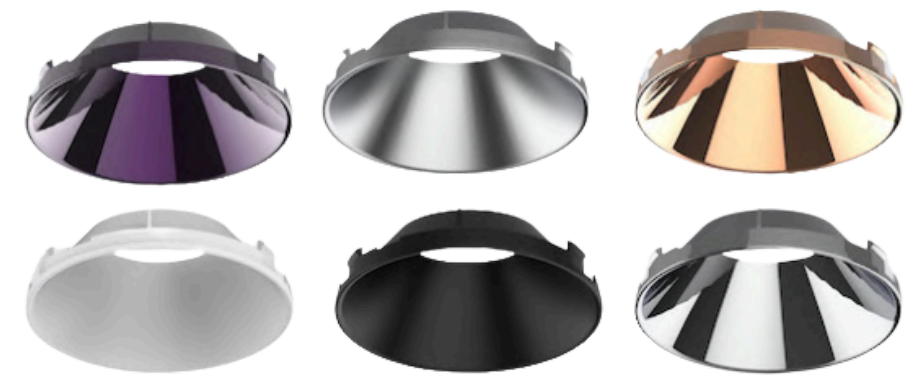

AVAILABLE IN
07W: Ø45
12W: Ø55
18W: Ø65

VANITY COB
COB SPOT LIGHT

AVAILABLE IN
12W: Ø75

CANDY TILTABLE
COB SPOT LIGHT

AVAILABLE IN
07W: Ø55
12W: Ø75
18W: Ø95

NEXA 10
COB SPOT LIGHT

FRONT OPENING MODEL

AVAILABLE IN
12W: Ø75