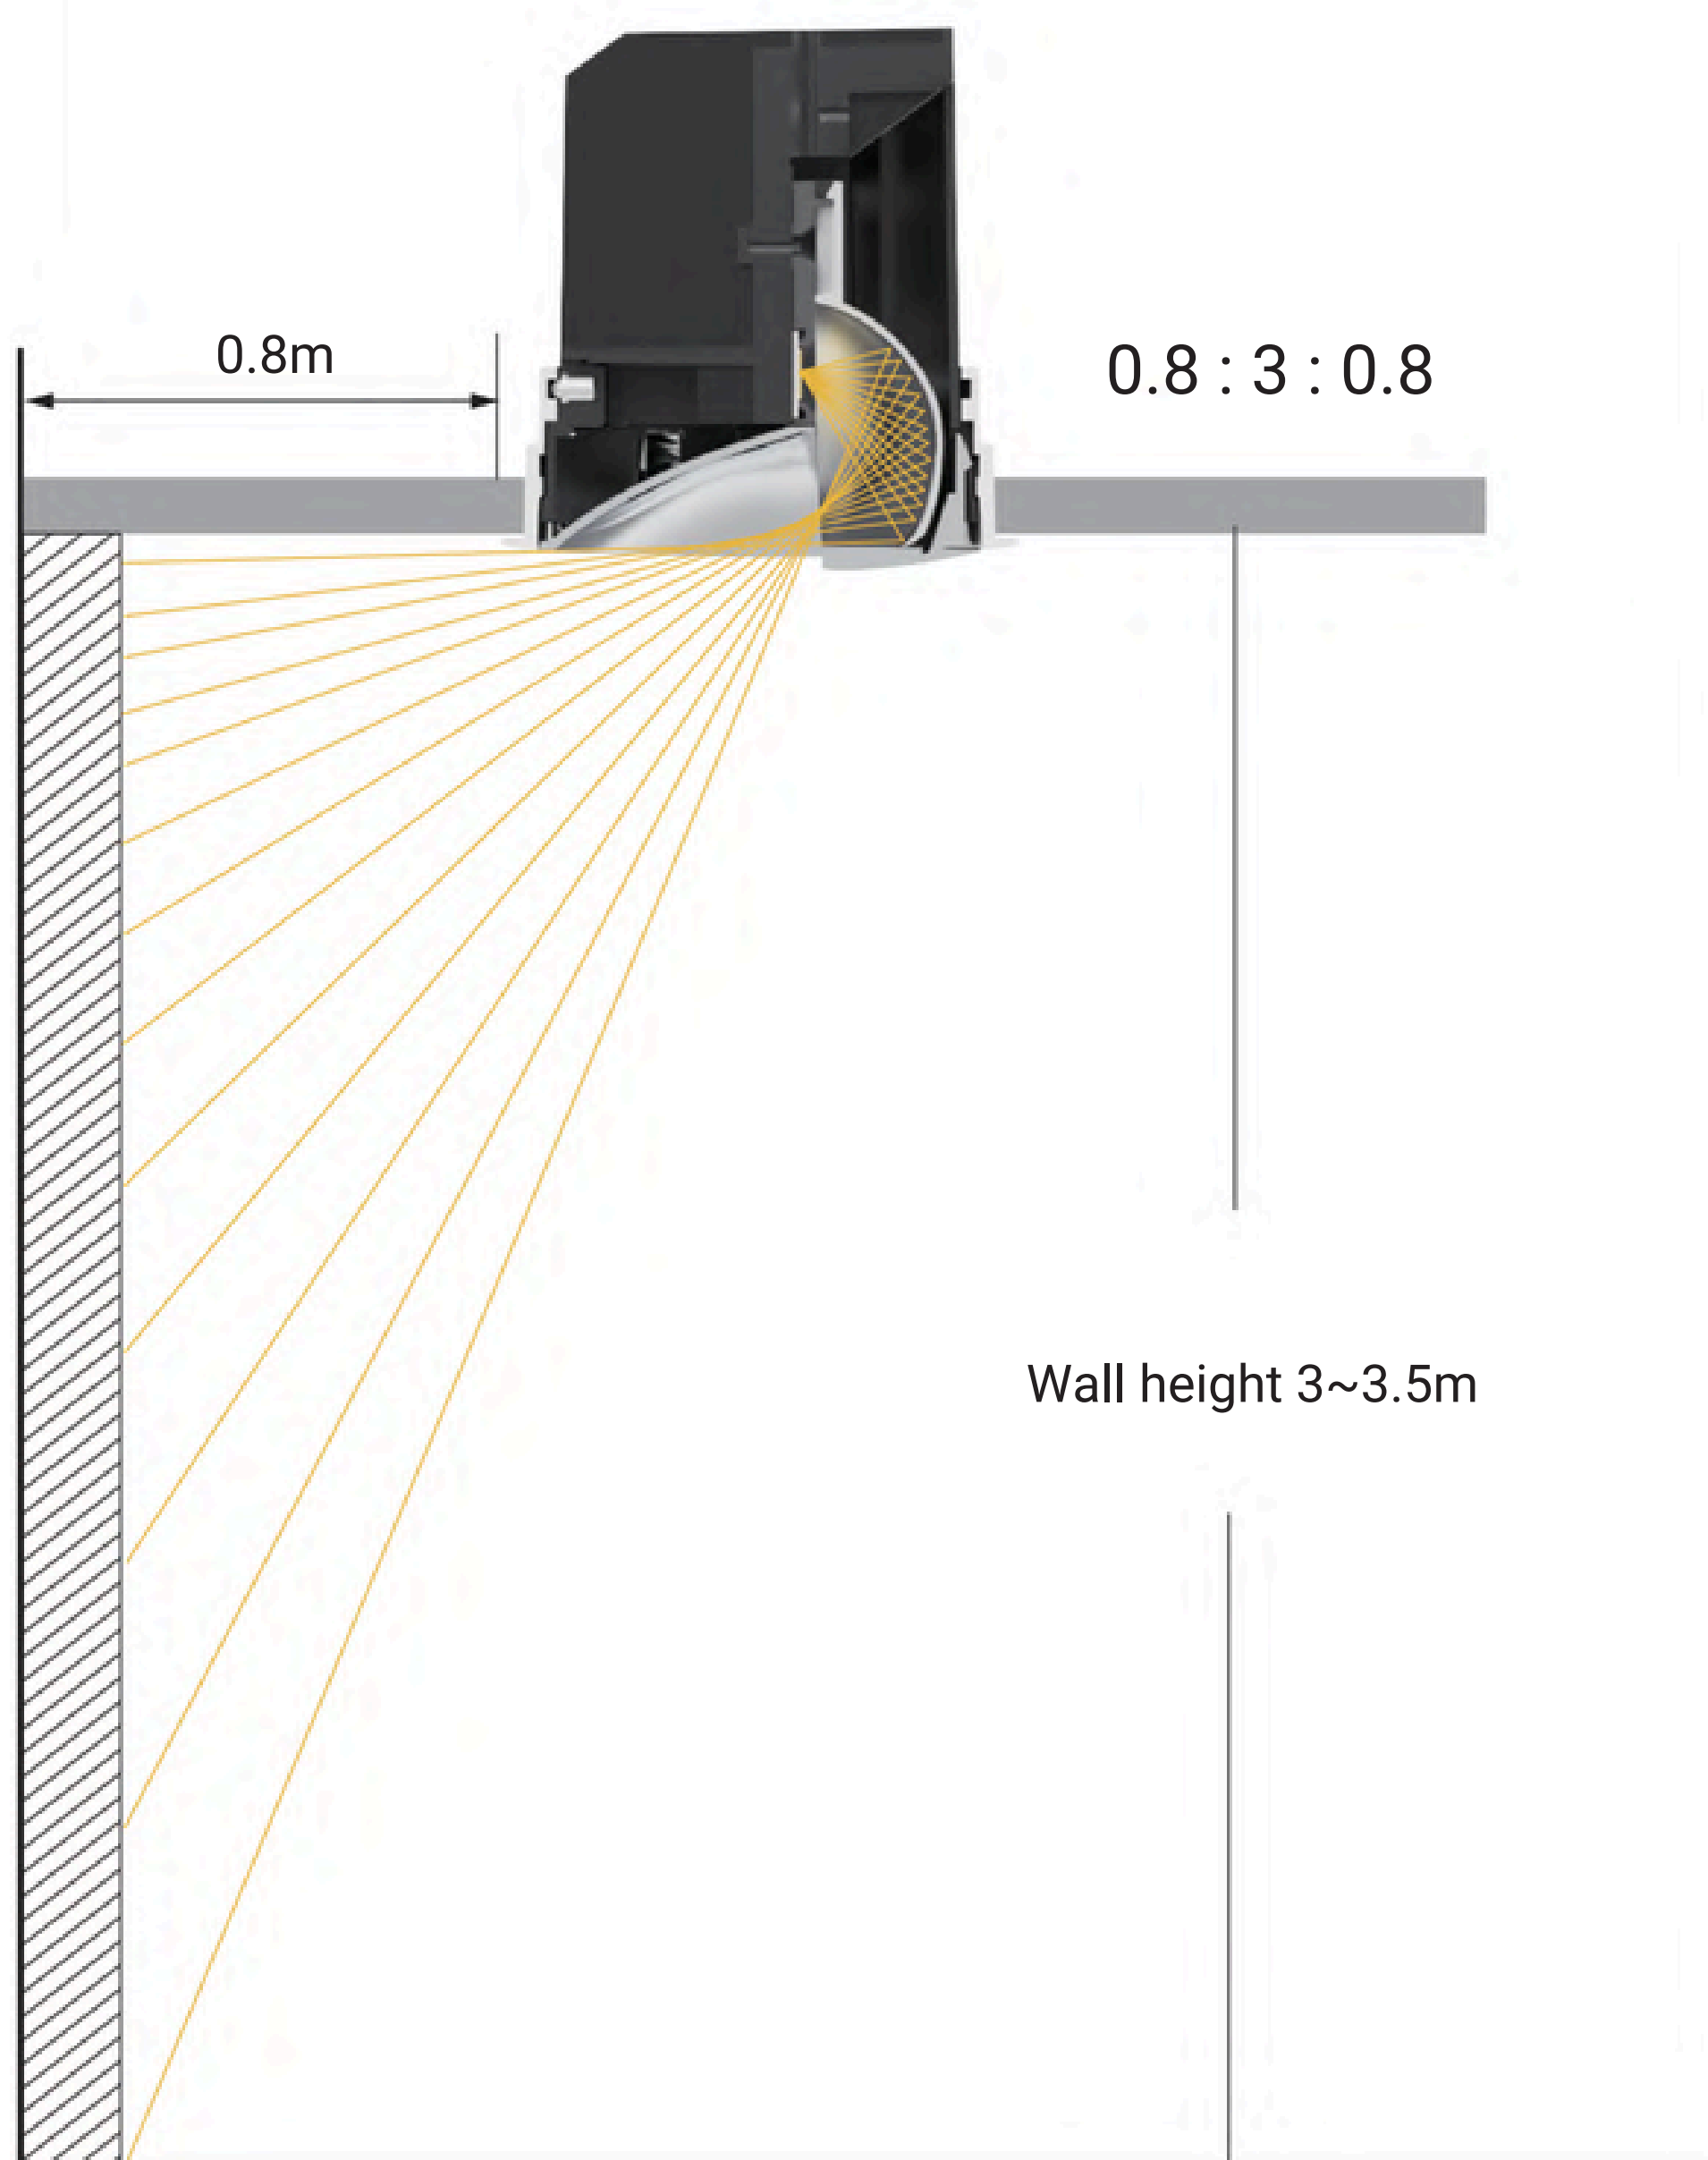

ECLIPSE TRACK