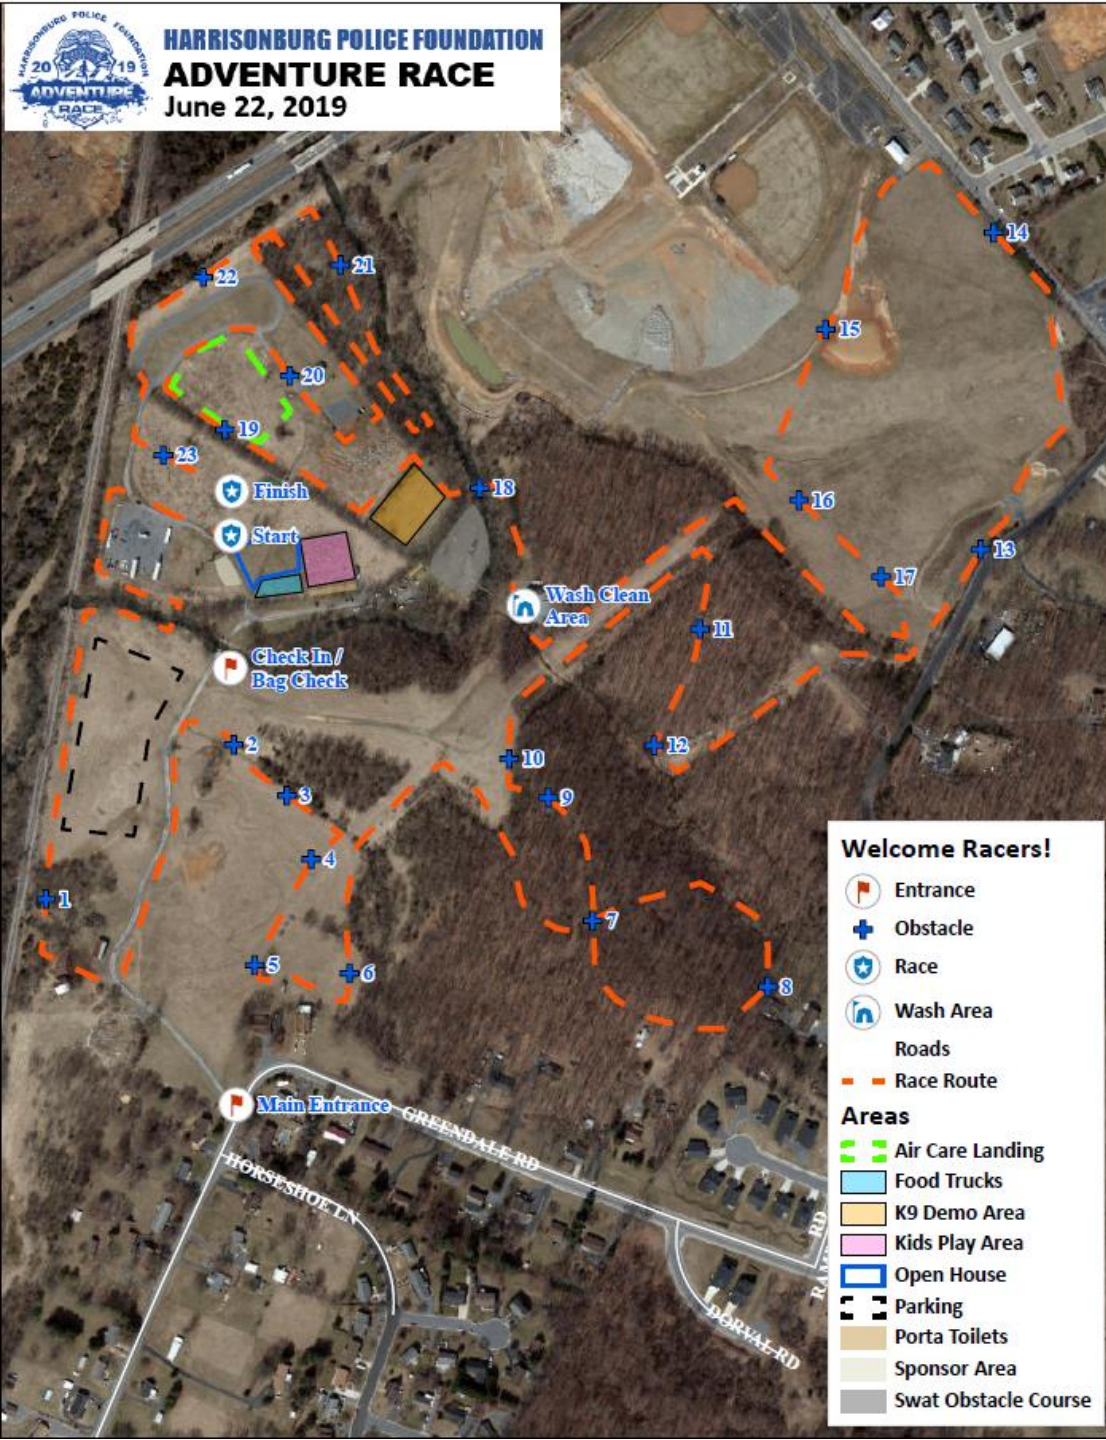

HARRISONBURG POLICE FOUNDATION
ADVENTURE RACE
 June 22, 2019

COURSE MAP

- ★ 1 Hard Rock
- ★ 2 Hurdle High
- ★ 3 Tunnel Vision
- ★ 4 Basic Training
- ★ 5 Muddy Paws
- ★ 6
- ★ 7 Belly Buster
- ★ 8 Boxed In
- ★ 9 Skid Marks
- ★ 10 Alcatraz Carry
- ★ 11 Not a Fireman
- ★ 12
- ★ 13
- ★ 14 Take the Hill
- ★ 15 Wilco's Walls
- ★ 16 Burning Rubber
- ★ 17 Traffic Jam
- ★ 18 "Wanted" Walls
- ★ 19 REXX's Revenge
- ★ 20 Turf Monster
- ★ 21 Break & Enter
- ★ 22 Log Jam
- ★ 23 "Bailing" Out
- ★ 24 Temple of Doom

Welcome Racers!

- 🚩 Entrance
- ⊕ Obstacle
- 🏁 Race
- 🚿 Wash Area
- Roads
- Race Route

Areas

- 🟩 Air Care Landing
- 🟦 Food Trucks
- 🟨 K9 Demo Area
- 🟪 Kids Play Area
- 🟩 Open House
- 🟩 Parking
- 🟩 Porta Toilets
- 🟩 Sponsor Area
- 🟩 Swat Obstacle Course