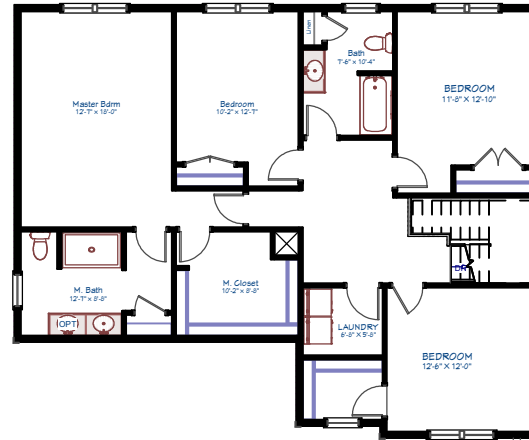

# The Chaves

Cochesett Estates  
West Bridgewater, MA

Stonebridge  
HOMES, INC.

Area Breakdown	
First Floor	1,171 SF
Second Floor	1,385 SF
Total Area	2,556 SF

House Features	
Bedrooms	3 - 4
Bathrooms	2.5
Garage	2 Car

Second Floor  
3 Bed

Second Floor  
3 Bed Deluxe Bathroom

First Floor

Second Floor  
4 Bed

Second Floor  
4 Bed Deluxe Bathroom