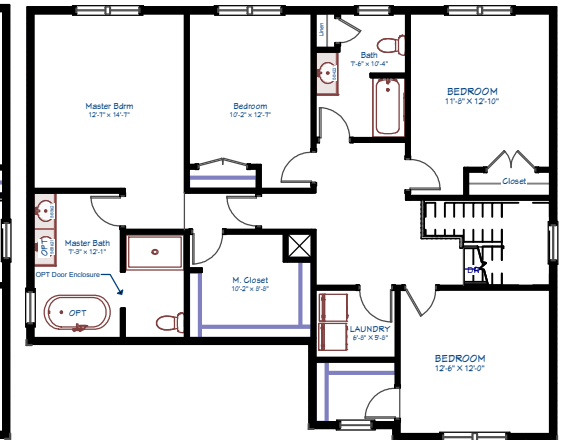

# The Chaves

Cochesett Estates  
West Bridgewater, MA

Stonebridge  
HOMES, INC.

Area Breakdown	
First Floor	1,171 SF
Second Floor	1,385 SF
Total Area	2,556 SF

House Features	
Bedrooms	3 - 4
Bathrooms	2.5
Garage	2 Car

Second Floor  
3 Bed

Second Floor  
3 Bed Deluxe Bathroom

First Floor

Second Floor  
4 Bed

Second Floor  
4 Bed Deluxe Bathroom