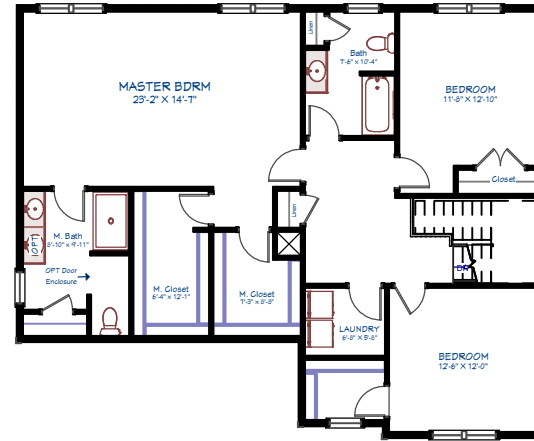

# The Chaves

Cochesett Estates  
West Bridgewater, MA

Stonebridge  
HOMES, INC.

Area Breakdown	
First Floor	1,171 SF
Second Floor	1,385 SF
Total Area	2,556 SF

House Features	
Bedrooms	3 - 4
Bathrooms	2.5
Garage	2 Car

Second Floor  
3 Bed

Second Floor  
3 Bed Deluxe Bathroom

First Floor

Second Floor  
4 Bed

Second Floor  
4 Bed Deluxe Bathroom