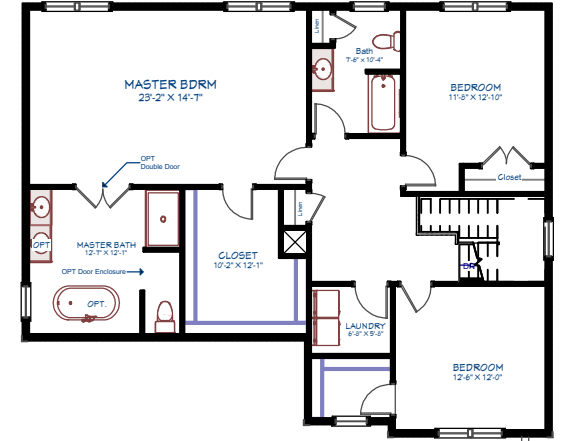

# The Chaves

Cochesett Estates  
West Bridgewater, MA

Stonebridge  
HOMES, INC.

Area Breakdown	
First Floor	1,171 SF
Second Floor	1,385 SF
Total Area	2,556 SF

House Features	
Bedrooms	3 - 4
Bathrooms	2.5
Garage	2 Car

Second Floor  
3 Bed

Second Floor  
3 Bed Deluxe Bathroom

First Floor

Second Floor  
4 Bed

Second Floor  
4 Bed Deluxe Bathroom