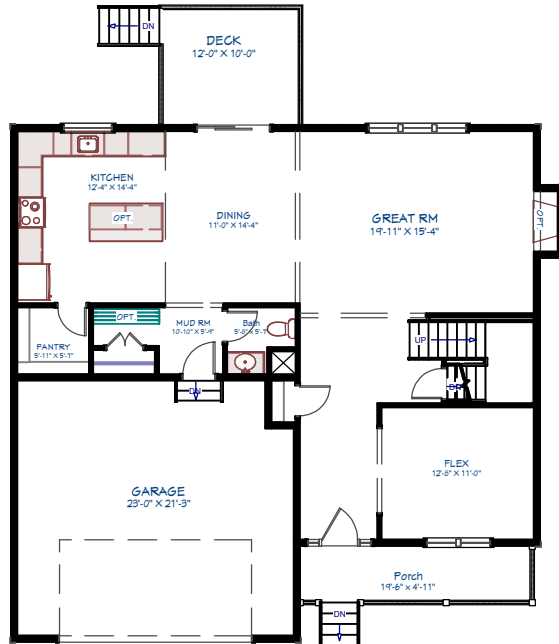

# The Chaves

Cochesett Estates  
West Bridgewater, MA

Stonebridge  
HOMES, INC.

Area Breakdown	
First Floor	1,171 SF
Second Floor	1,385 SF
Total Area	2,556 SF

House Features	
Bedrooms	3 - 4
Bathrooms	2.5
Garage	2 Car

Second Floor  
3 Bed

Second Floor  
3 Bed Deluxe Bathroom

First Floor

Second Floor  
4 Bed

Second Floor  
4 Bed Deluxe Bathroom