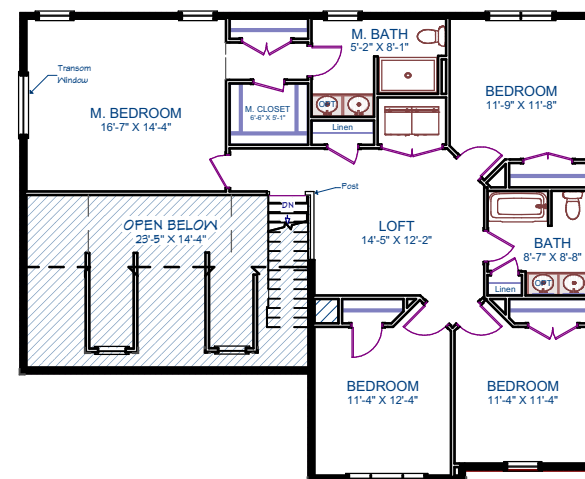

The Fairfield

Cochesett Estates
West Bridgewater, MA

First Floor

Area Breakdown	
First Floor	1,100 SF
Second Floor	1,285 SF
Total Area	2,385 SF

House Features	
Bedrooms	3 - 4
Bathrooms	2.5
Garage	2 Car

Second Floor
Standard

Second Floor
Deluxe Bathroom

Second Floor
Four Bedroom