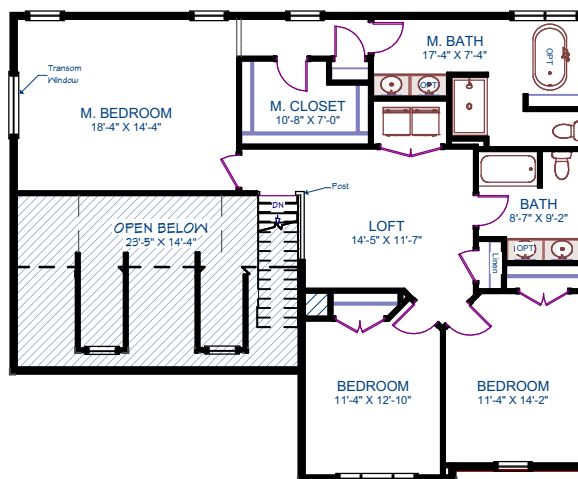

The Fairfield

Cochesett Estates
West Bridgewater, MA

First Floor

Area Breakdown	
First Floor	1,100 SF
Second Floor	1,285 SF
Total Area	2,385 SF

House Features	
Bedrooms	3 - 4
Bathrooms	2.5
Garage	2 Car

Second Floor
Standard

Second Floor
Deluxe Bathroom

Second Floor
Four Bedroom