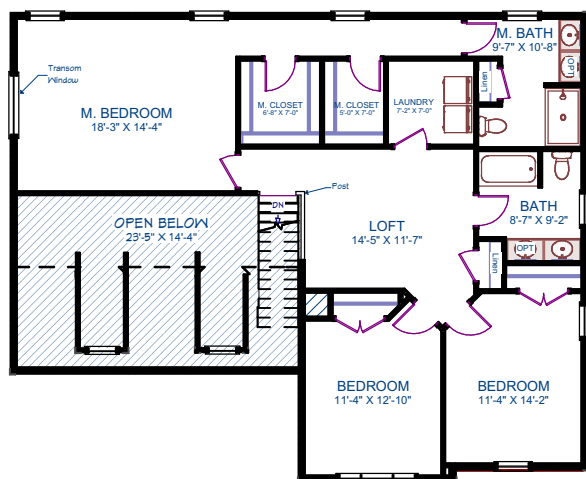

The Fairfield

Cochesett Estates
West Bridgewater, MA

First Floor

Area Breakdown	
First Floor	1,100 SF
Second Floor	1,285 SF
Total Area	2,385 SF

House Features	
Bedrooms	3 - 4
Bathrooms	2.5
Garage	2 Car

Second Floor
Standard

Second Floor
Deluxe Bathroom

Second Floor
Four Bedroom