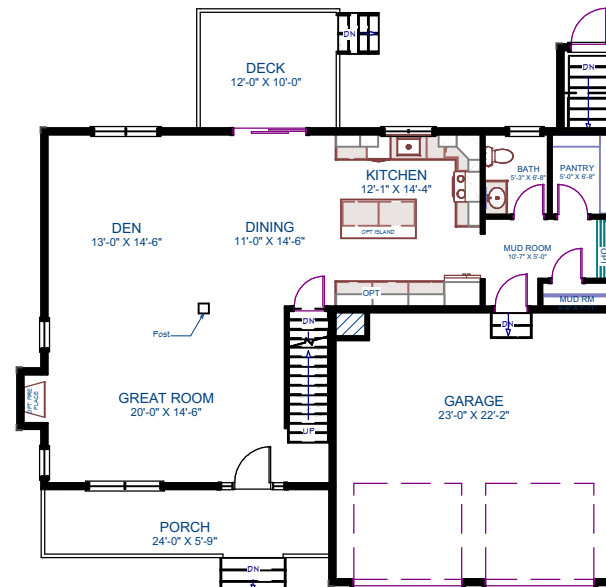

The Fairfield

Cochesett Estates
West Bridgewater, MA

First Floor

Area Breakdown	
First Floor	1,100 SF
Second Floor	1,285 SF
Total Area	2,385 SF

House Features	
Bedrooms	3 - 4
Bathrooms	2.5
Garage	2 Car

Second Floor
Standard

Second Floor
Deluxe Bathroom

Second Floor
Four Bedroom