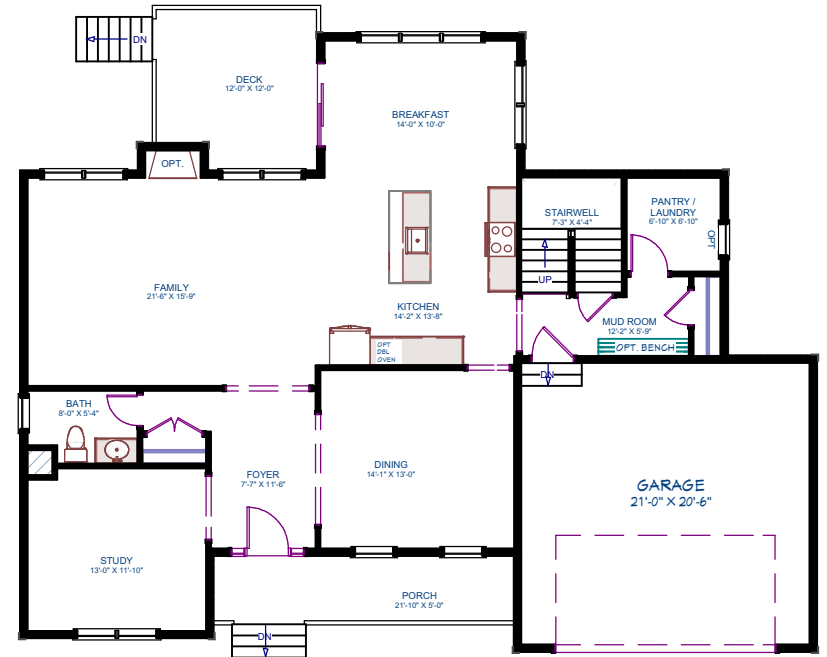

# The Fenway

Cochesett Estates  
West Bridgewater, MA

First Floor

3 Bedroom  
Second Floor

4 Bedroom  
Second Floor

Area Breakdown	
First Floor	1,476 SF
Second Floor	1,464 SF
<b>Total Area</b>	<b>2,940 SF</b>

House Features	
Bedrooms	3 / 4
Bathrooms	2.5
Garage	2 Car