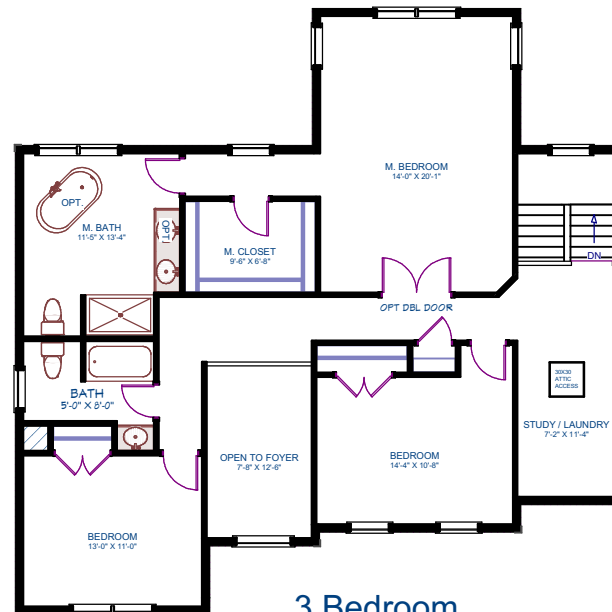

# The Fenway

Cochesett Estates  
West Bridgewater, MA

First Floor

3 Bedroom  
Second Floor

4 Bedroom  
Second Floor

Area Breakdown	
First Floor	1,476 SF
Second Floor	1,464 SF
<b>Total Area</b>	<b>2,940 SF</b>

House Features	
Bedrooms	3 / 4
Bathrooms	2.5
Garage	2 Car