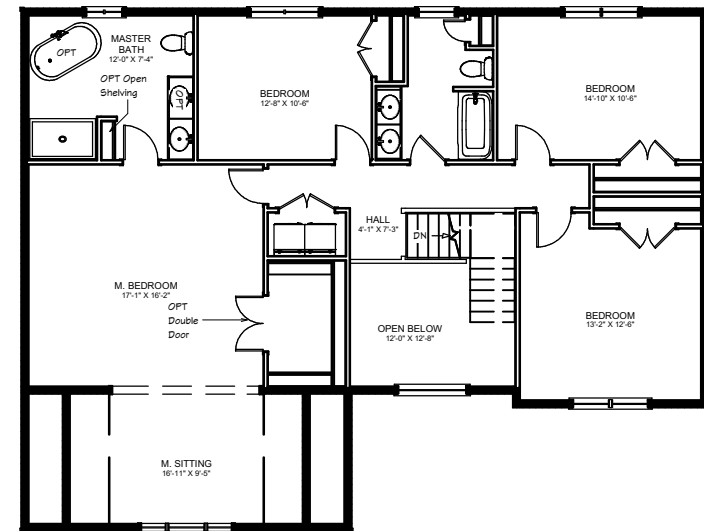

The Gloucester

Cochesett Estates
West Bridgewater, MA

First Floor

Second Floor

Note: These plans & elevations are schematic & are subject to minor change. Some options/upgrades are shown

Area Breakdown		House Features	
First Floor	1,104 SF	Bedrooms	4
Second Floor	1,594 SF	Bathrooms	2.5
Total Area	2,698 SF	Garage	2 Car