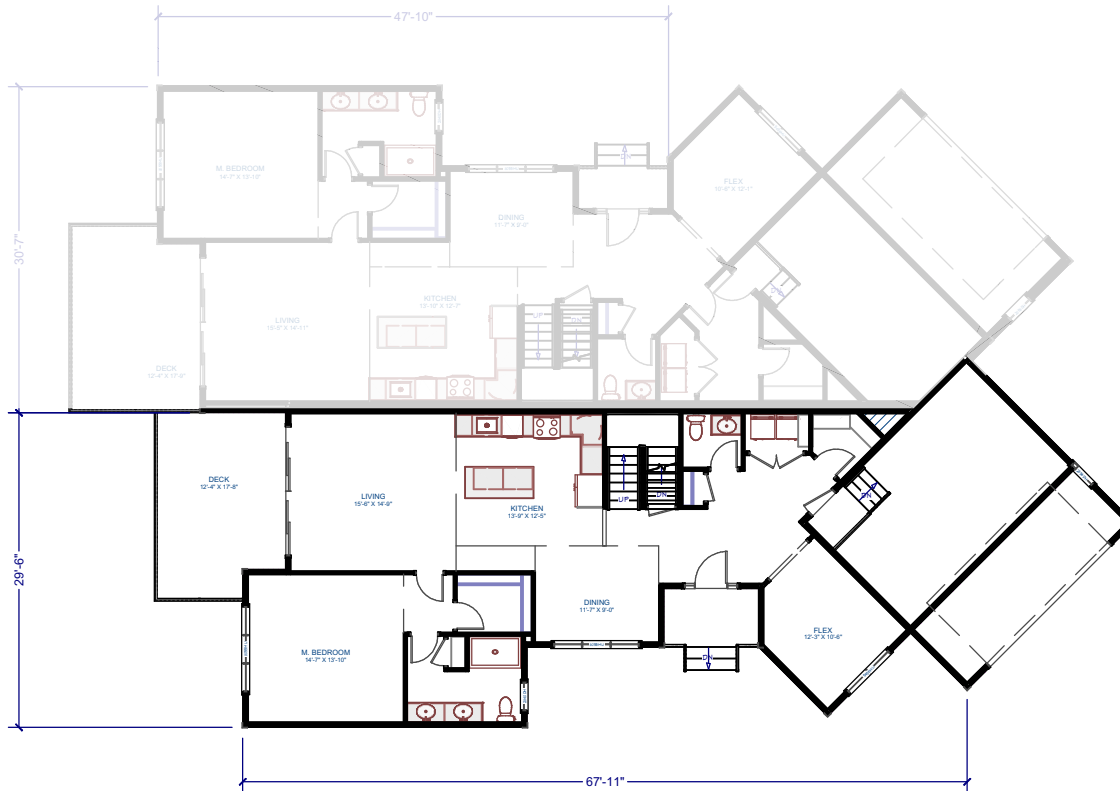

# Liverpool

Cochesett Estates  
West Bridgewater, MA

Area Breakdown	
First Floor	1446 SF
Second Floor	813 SF
<b>Total Area</b>	<b>2259 SF</b>

House Features	
Bedrooms	3
Bathrooms	2.5
Garage	2 Car

First Floor

Second Floor

Note: These plans & elevations are schematic & are subject to minor change. Some options/upgrades are shown