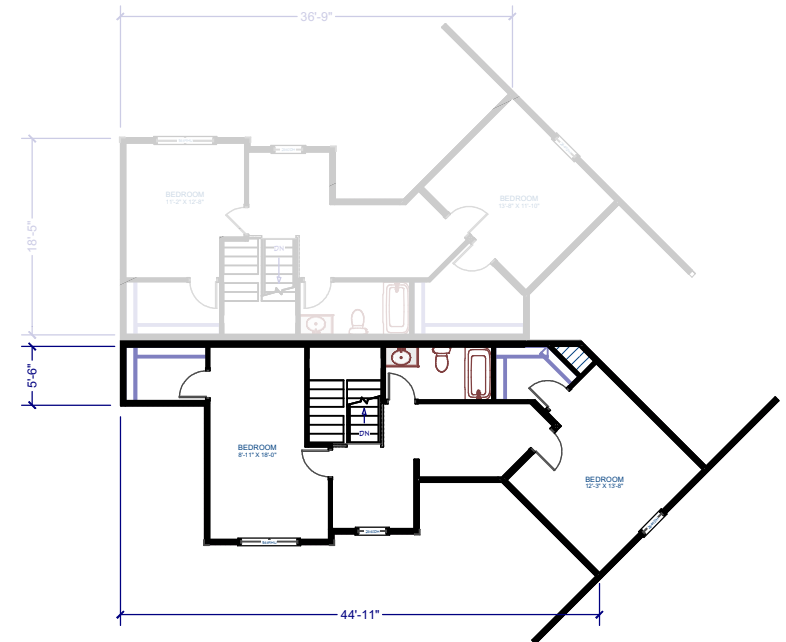

# Liverpool

Cochesett Estates  
West Bridgewater, MA

Area Breakdown	
First Floor	1446 SF
Second Floor	813 SF
<b>Total Area</b>	<b>2259 SF</b>

House Features	
Bedrooms	3
Bathrooms	2.5
Garage	2 Car

First Floor

Second Floor

Note: These plans & elevations are schematic & are subject to minor change. Some options/upgrades are shown