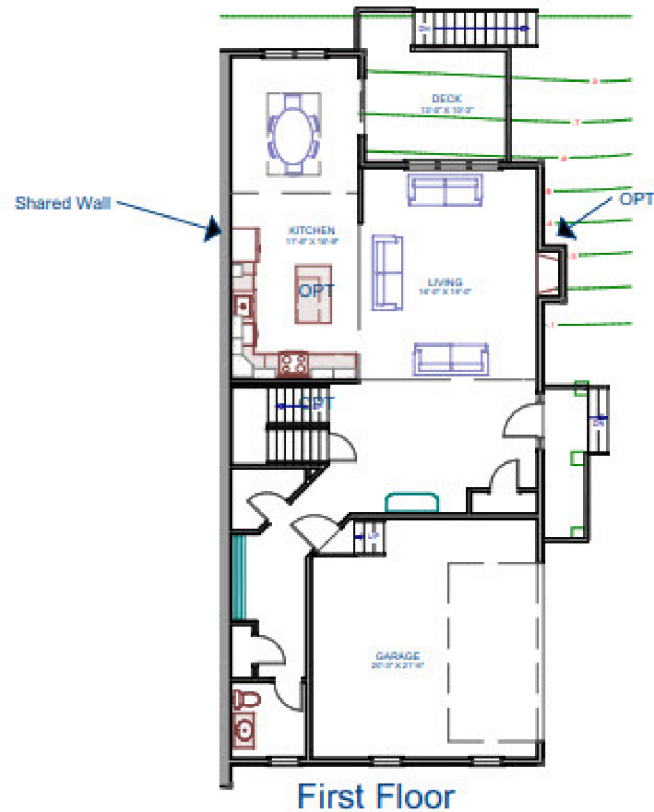

## Meadow View

Area Breakdown	Right	House Features	Right
First Floor	1,200 SF	Bedrooms	3
Second Floor	1,402 SF	Bathrooms	2.5
Total Area	2,602 SF	Garage	2 Car

*Note: These plans & elevations are schematic & are subject to minor change. Some options/upgrades are shown*