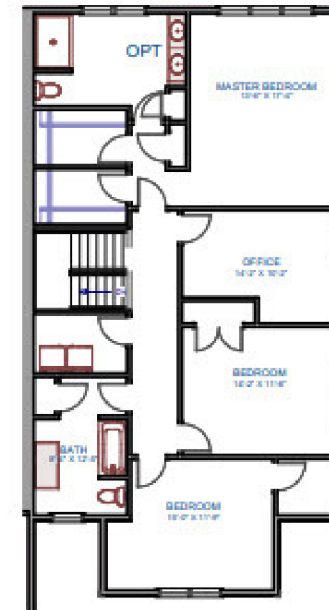

## Meadow View

Area Breakdown	Right	House Features	Right
First Floor	1,200 SF	Bedrooms	3
Second Floor	1,402 SF	Bathrooms	2.5
Total Area	2,602 SF	Garage	2 Car

*Note: These plans & elevations are schematic & are subject to minor change. Some options/upgrades are shown*