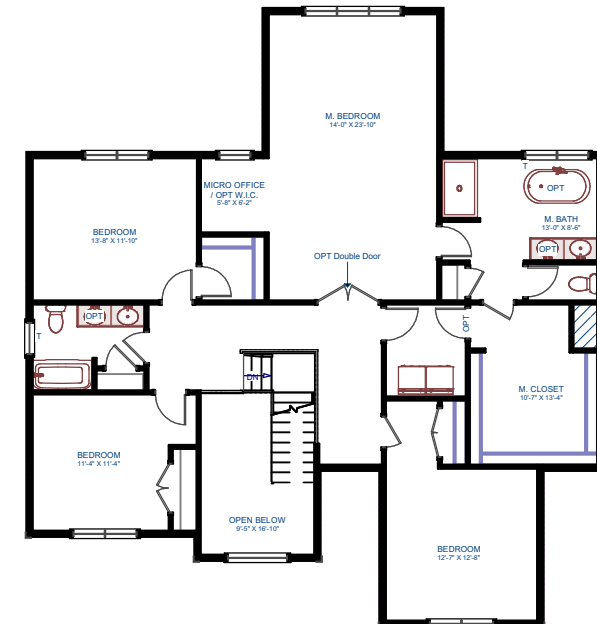

The Tacoma

Cochesset Estates
West Bridgewater, MA

Stonebridge
HOMES, INC.

| Area Breakdown | |
|----------------|---------|
| First Floor | 1351 SF |
| Second Floor | 1783 SF |
| Total Area | 3134 SF |

| House Features | |
|----------------|-------|
| Bedrooms | 4 |
| Bathrooms | 2.5 |
| Garage | 2 Car |

Note: These plans & elevations are schematic & are subject to minor change. Some options/upgrades are shown

First Floor

Second Floor