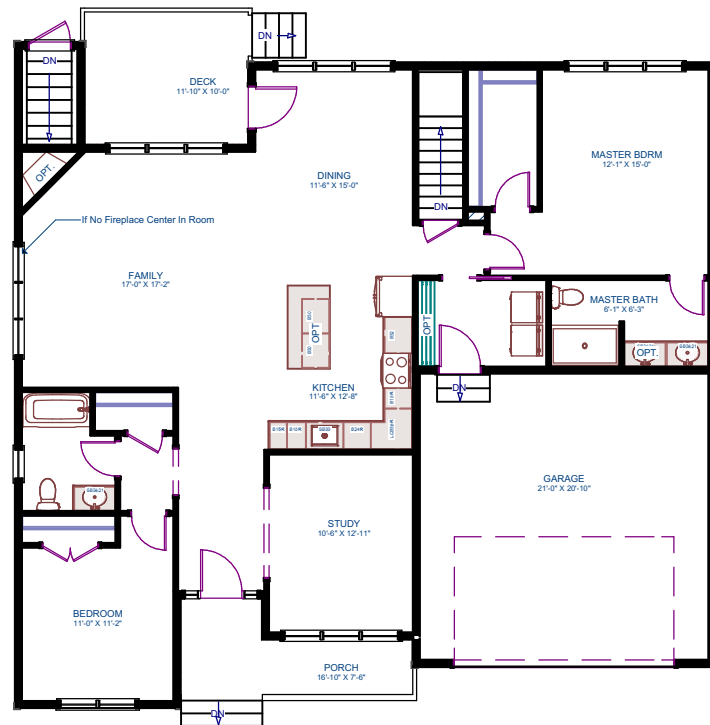

# The Broadway

Cochesett Estates  
West Bridgewater, MA

House Features	
Bedrooms	2 or 3
Bathrooms	2
Garage	2 Car
Area Breakdown	
First Floor	1,665 SF
Total Area	1,665 SF

**Stonebridge**  
HOMES, INC.

Note: These plans & elevations are schematic & are subject to minor change. Some options/upgrades are shown