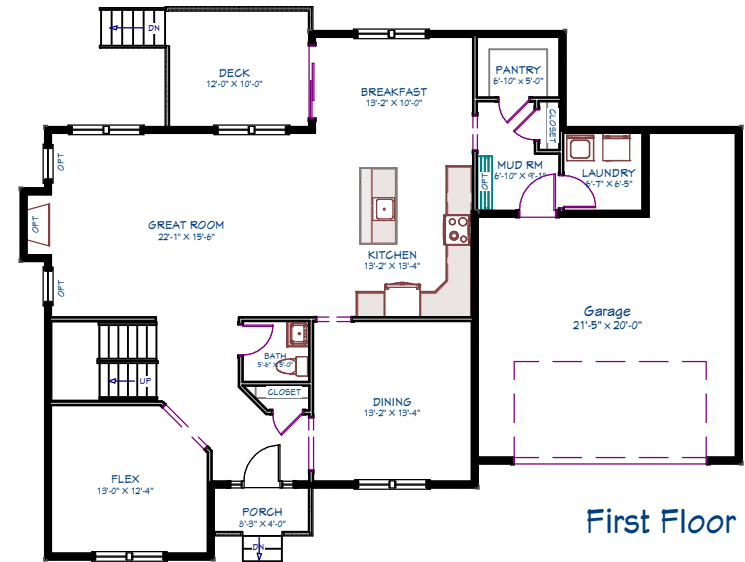

The Camden

Cochesett Estates
West Bridgewater, MA

Note: These plans & elevations are schematic & are subject to minor change. Some options/upgrades are shown

Area Breakdown		House Features	
First Floor	1,453 SF	Bedrooms	3
Second Floor	1,661 SF	Bathrooms	2.5
Total Area	3,114 SF	Garage	2 Car