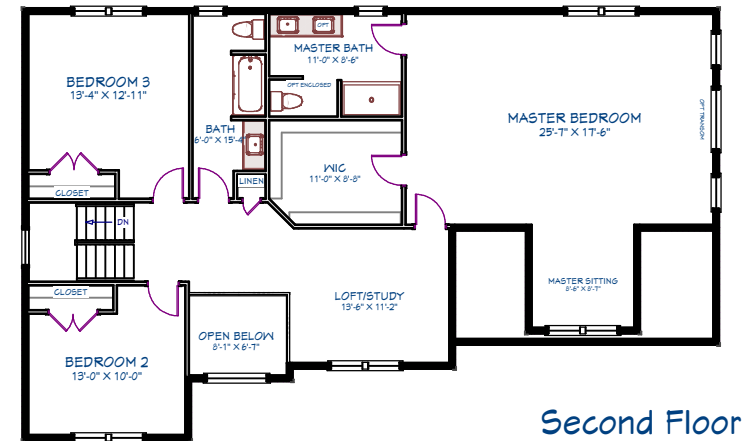

The Camden

Cochesett Estates
West Bridgewater, MA

Note: These plans & elevations are schematic & are subject to minor change. Some options/upgrades are shown

Area Breakdown		House Features	
First Floor	1,453 SF	Bedrooms	3
Second Floor	1,661 SF	Bathrooms	2.5
Total Area	3,114 SF	Garage	2 Car