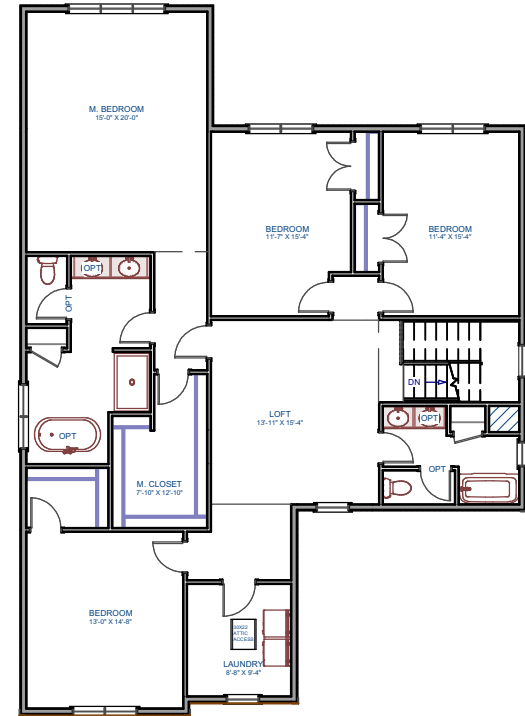

The Windsor

Area Breakdown	
First Floor	1530 SF
Second Floor	1886 SF
Total Area	3416 SF

House Features	
Bedrooms	4
Bathrooms	2.5
Garage	2 Car

First Floor

Second Floor
Standard

Second Floor
Deluxe Bathroom