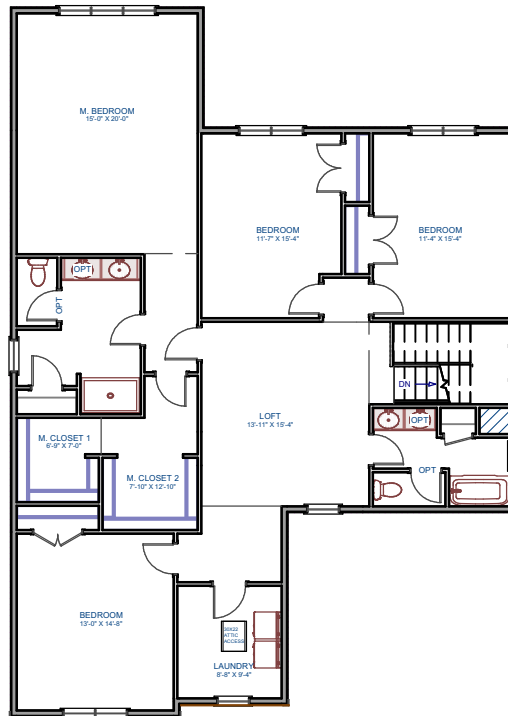

The Windsor

Area Breakdown	
First Floor	1530 SF
Second Floor	1886 SF
Total Area	3416 SF

House Features	
Bedrooms	4
Bathrooms	2.5
Garage	2 Car

First Floor

Second Floor
Standard

Second Floor
Deluxe Bathroom