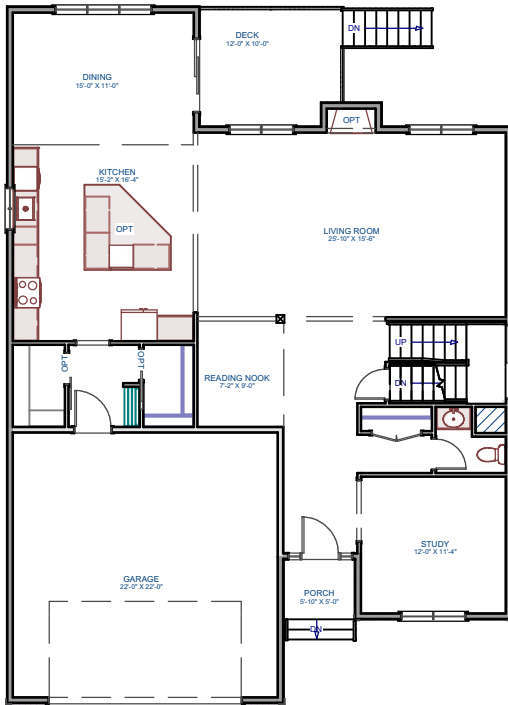

The Windsor

Area Breakdown	
First Floor	1530 SF
Second Floor	1886 SF
Total Area	3416 SF

House Features	
Bedrooms	4
Bathrooms	2.5
Garage	2 Car

First Floor

Second Floor
Standard

Second Floor
Deluxe Bathroom