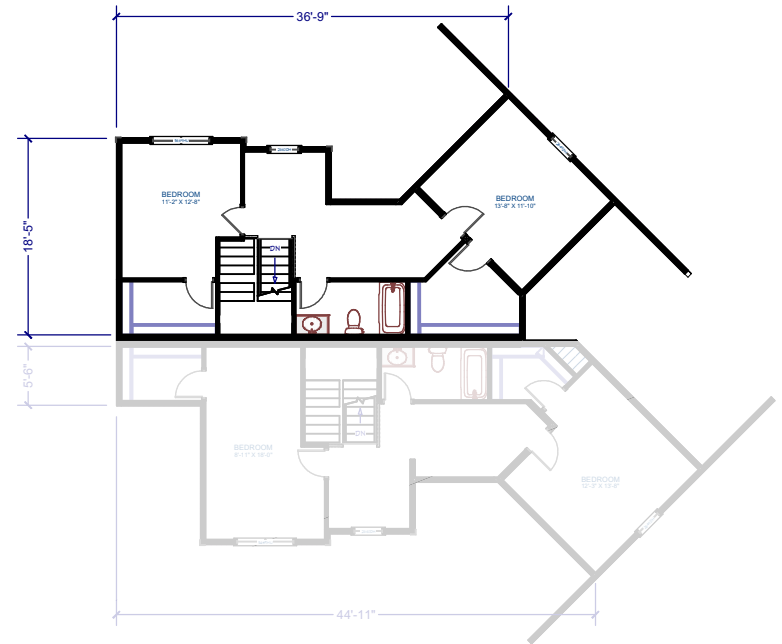

Woolton
Cochesett Estates
West Bridgewater, MA

Area Breakdown	
First Floor	1486 SF
Second Floor	743 SF
Total Area	2229 SF

House Features	
Bedrooms	3
Bathrooms	2.5
Garage	2 Car

First Floor

Second Floor

Note: These plans & elevations are schematic & are subject to minor change. Some options/upgrades are shown