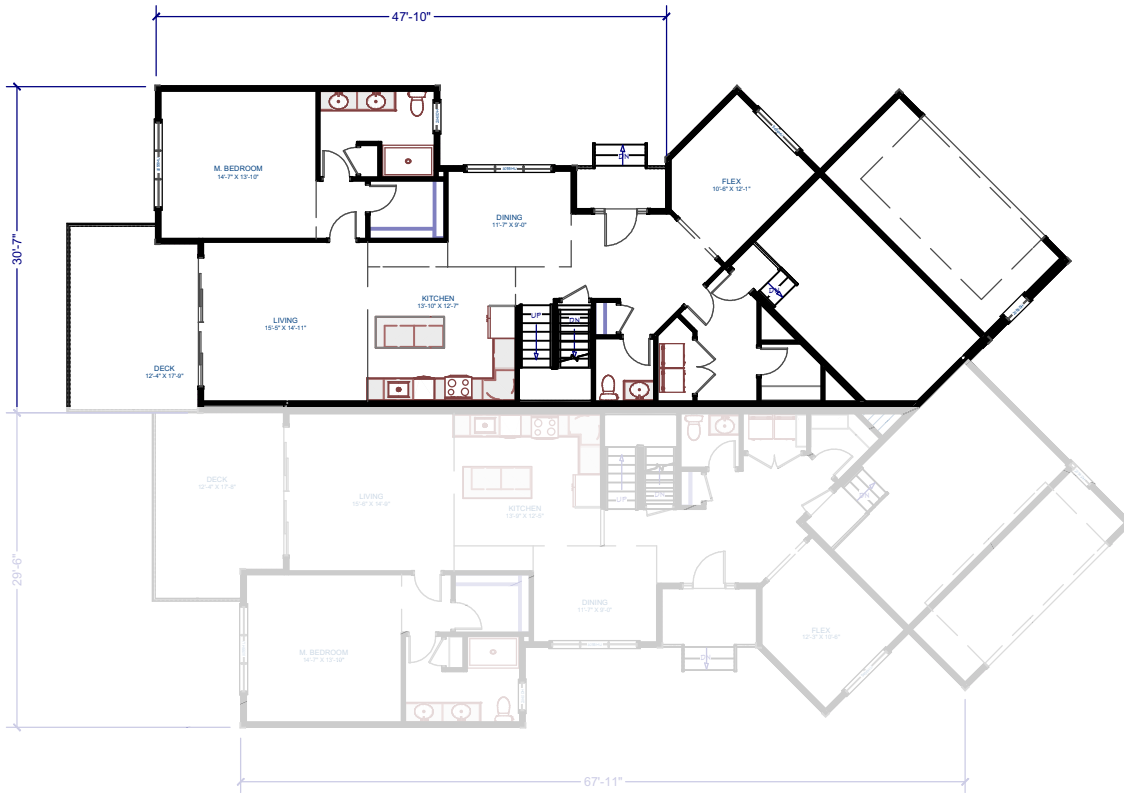

Woolton
Cochesett Estates
West Bridgewater, MA

Area Breakdown	
First Floor	1486 SF
Second Floor	743 SF
Total Area	2229 SF

House Features	
Bedrooms	3
Bathrooms	2.5
Garage	2 Car

First Floor

Second Floor

Note: These plans & elevations are schematic & are subject to minor change. Some options/upgrades are shown