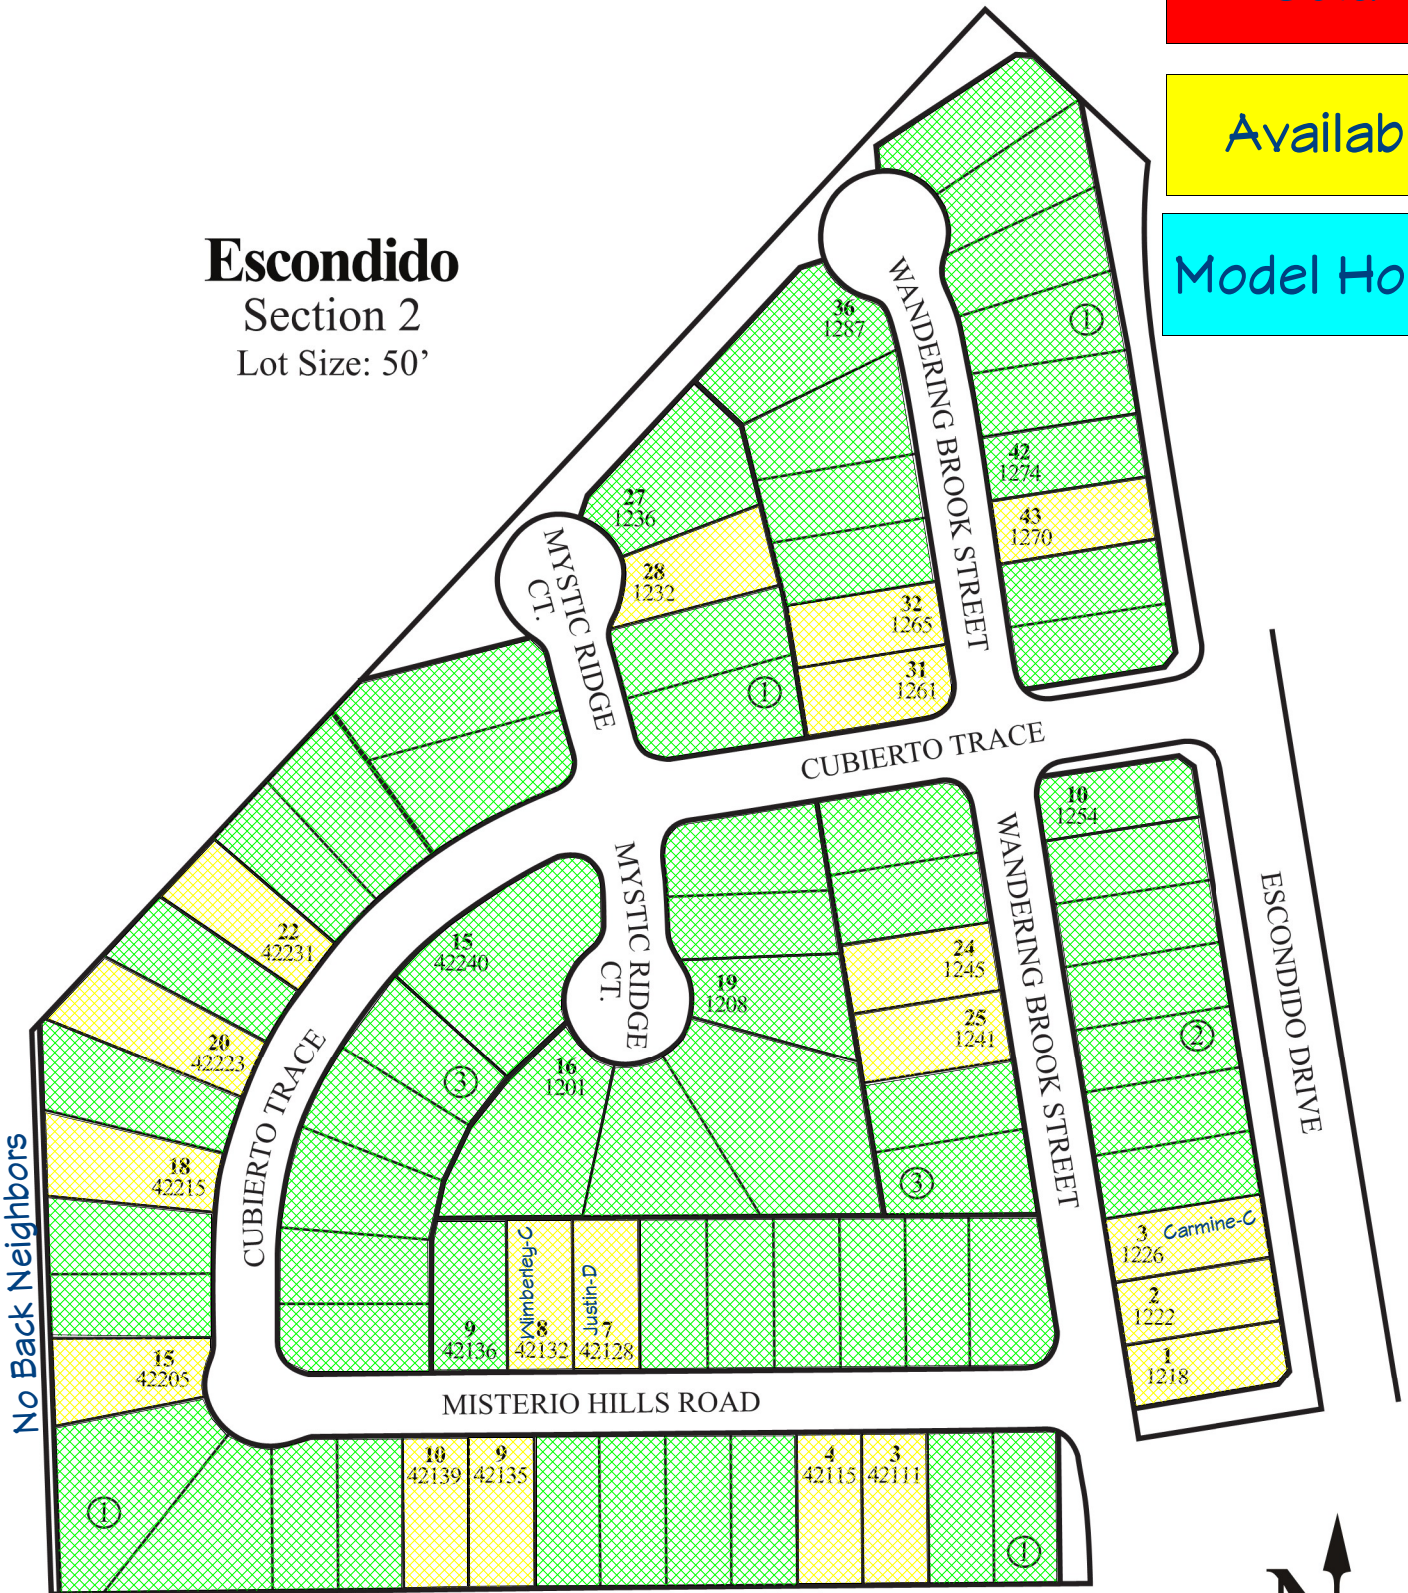

Closed

Sold

Available

Model Home

Escondido

Section 2

Lot Size: 50'

No Back Neighbors