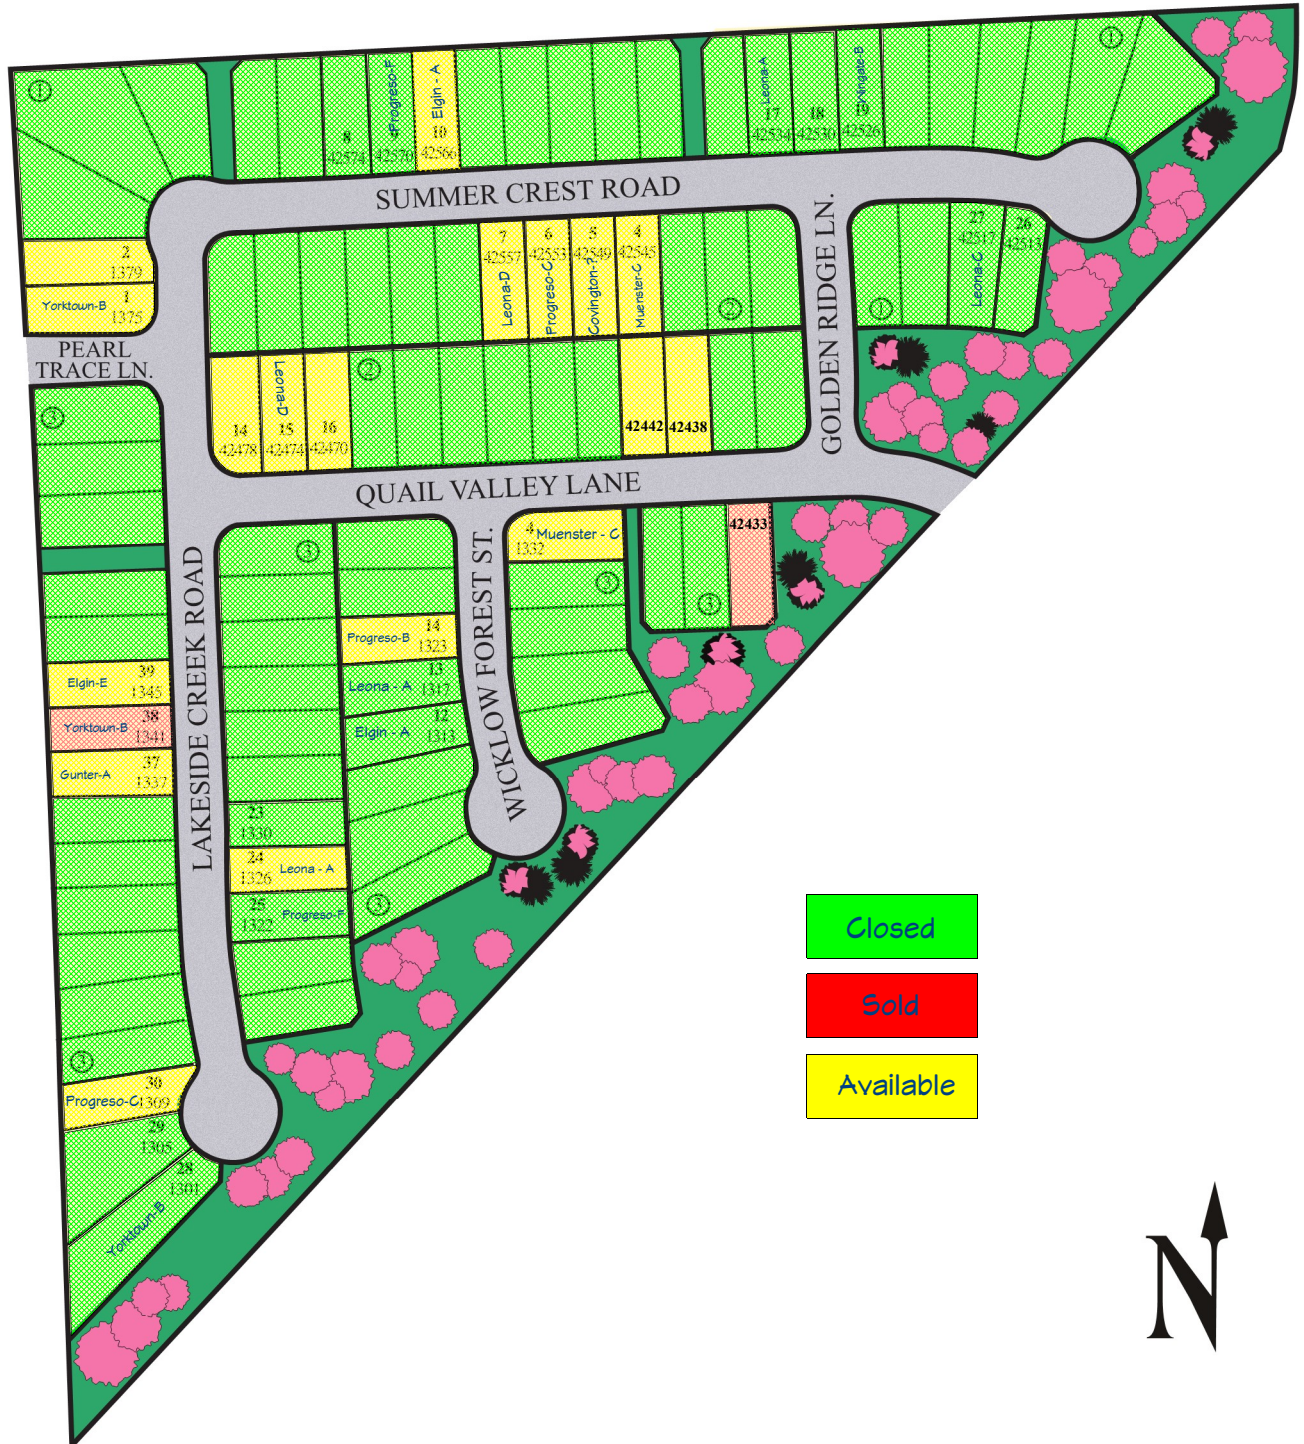

# COVENTRY HOMES

*Built Around You*

## Escondido

Section 4  
Lot Size: 45'

- Closed
- Sold
- Available