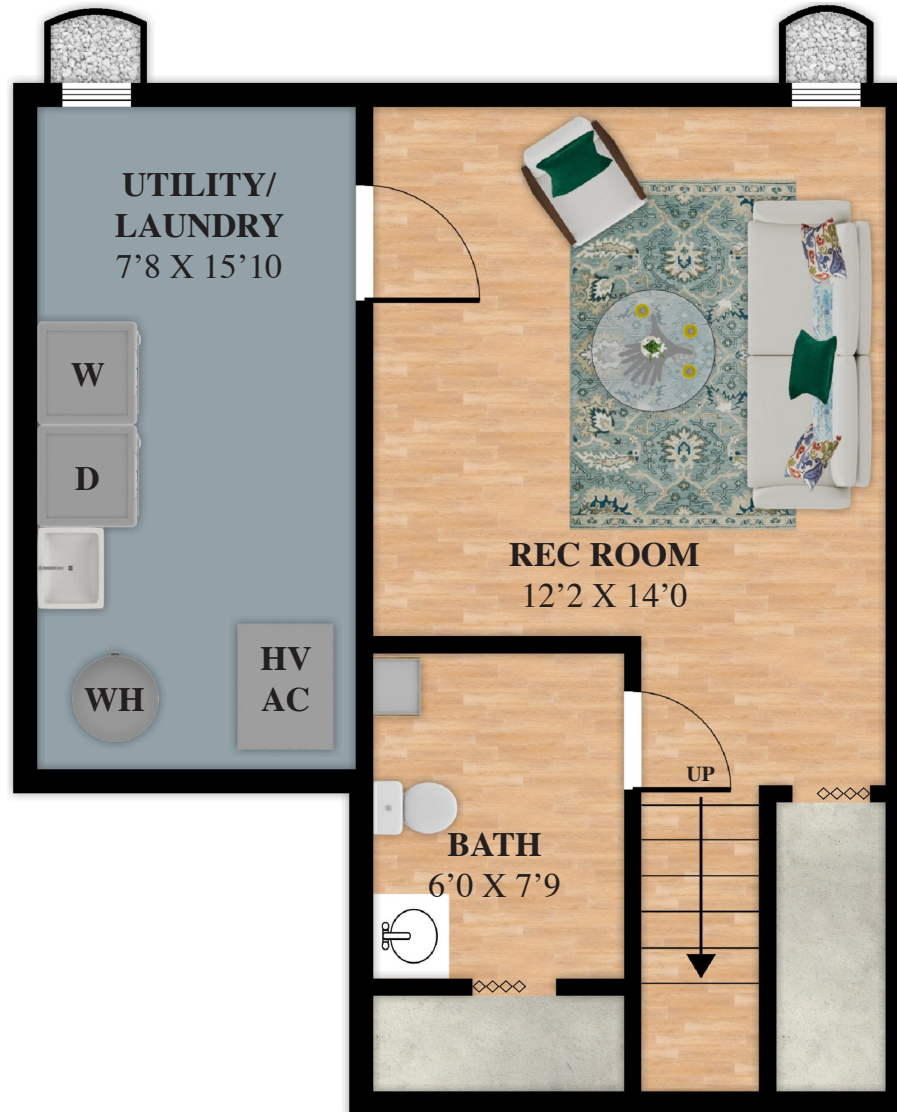

745 3RD ST SW
WASHINGTON, DC 20024

745 3RD ST SW
WASHINGTON, DC 20024

UPPER LEVEL
463 SQ FT

ALL MEASUREMENTS ARE APPROXIMATE MEASUREMENTS ONLY, ACTUAL MAY VARY

745 3RD ST SW
WASHINGTON, DC 20024

MAIN LEVEL
465 SQ FT

745 3RD ST SW
WASHINGTON, DC 20024

LOWER LEVEL
444 SQ FT