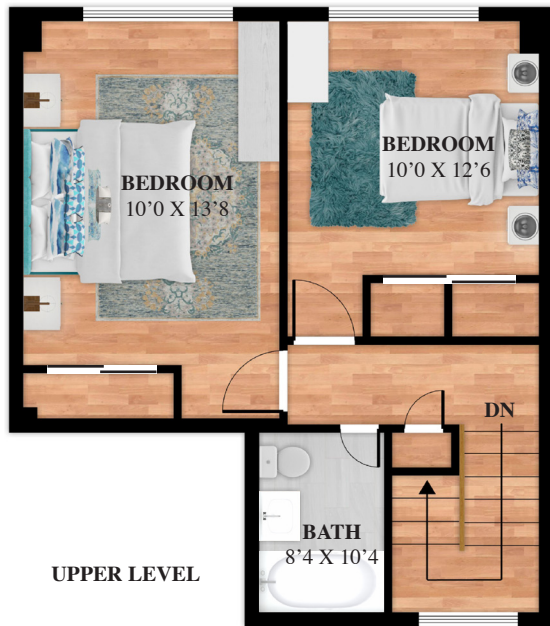

745 3RD ST SW
WASHINGTON, DC 20024

745 3RD ST SW
WASHINGTON, DC 20024

UPPER LEVEL
463 SQ FT

ALL MEASUREMENTS ARE APPROXIMATE MEASUREMENTS ONLY, ACTUAL MAY VARY

745 3RD ST SW
WASHINGTON, DC 20024

MAIN LEVEL
465 SQ FT

745 3RD ST SW
WASHINGTON, DC 20024

LOWER LEVEL
444 SQ FT