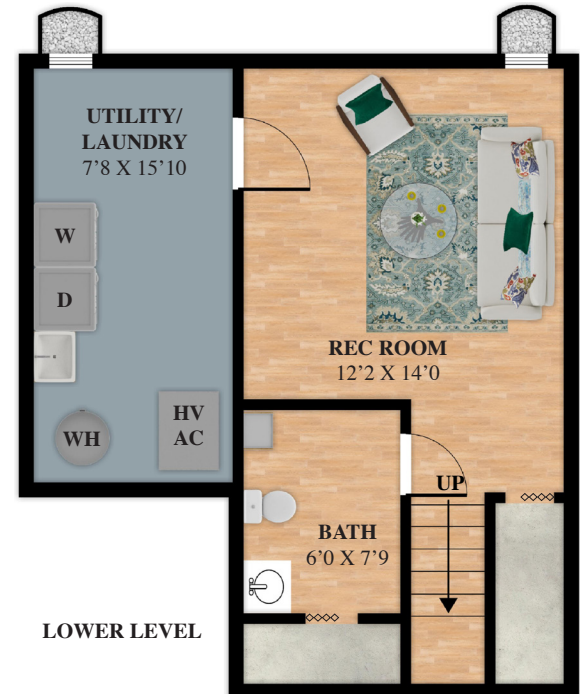

745 3RD ST SW
WASHINGTON, DC 20024

745 3RD ST SW
WASHINGTON, DC 20024

UPPER LEVEL
463 SQ FT

ALL MEASUREMENTS ARE APPROXIMATE MEASUREMENTS ONLY, ACTUAL MAY VARY

745 3RD ST SW
WASHINGTON, DC 20024

MAIN LEVEL
465 SQ FT

745 3RD ST SW
WASHINGTON, DC 20024

LOWER LEVEL
444 SQ FT