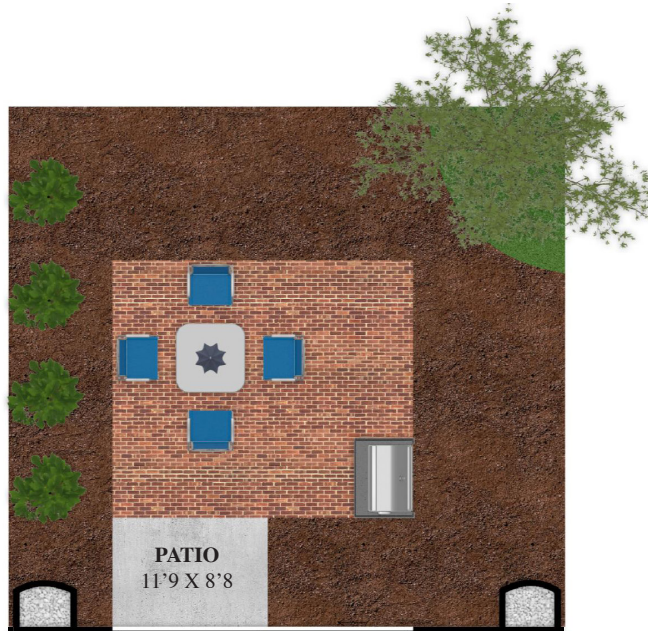

745 3RD ST SW
WASHINGTON, DC 20024

745 3RD ST SW
WASHINGTON, DC 20024

UPPER LEVEL
463 SQ FT

ALL MEASUREMENTS ARE APPROXIMATE MEASUREMENTS ONLY, ACTUAL MAY VARY

745 3RD ST SW
WASHINGTON, DC 20024

MAIN LEVEL
465 SQ FT

745 3RD ST SW
WASHINGTON, DC 20024

LOWER LEVEL
444 SQ FT