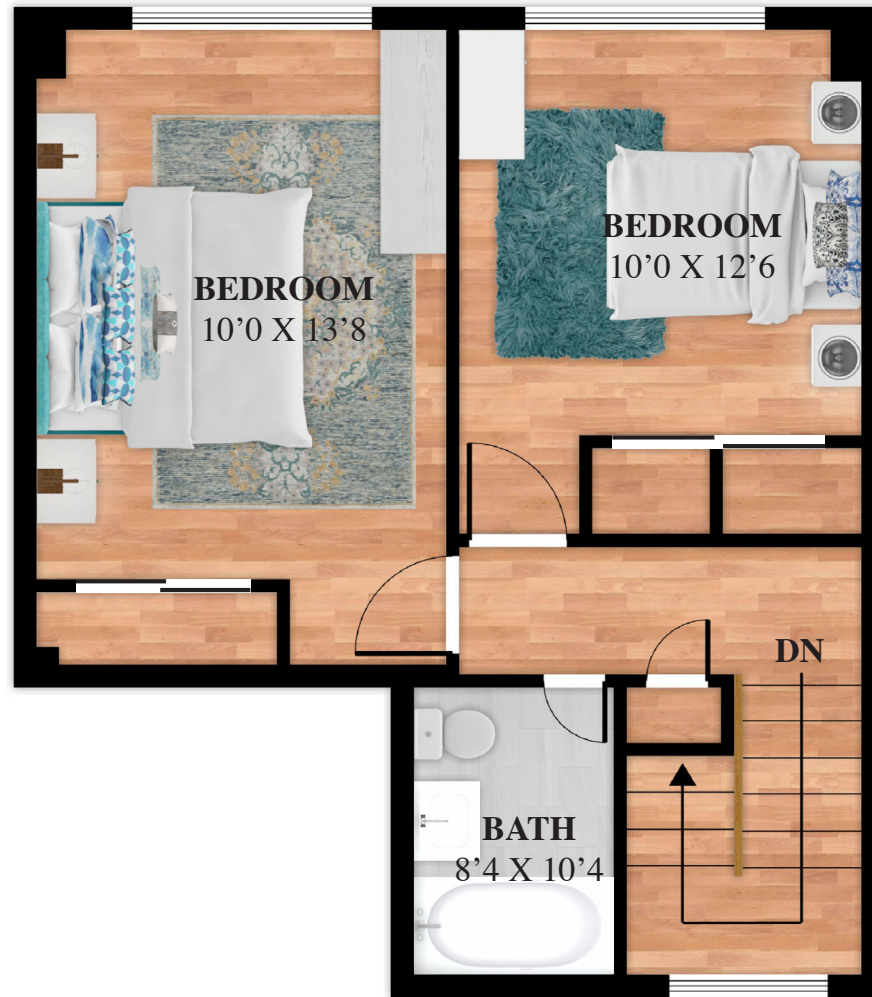

745 3RD ST SW
WASHINGTON, DC 20024

745 3RD ST SW
WASHINGTON, DC 20024

UPPER LEVEL
463 SQ FT

ALL MEASUREMENTS ARE APPROXIMATE MEASUREMENTS ONLY, ACTUAL MAY VARY

745 3RD ST SW
WASHINGTON, DC 20024

MAIN LEVEL
465 SQ FT

745 3RD ST SW
WASHINGTON, DC 20024

LOWER LEVEL
444 SQ FT