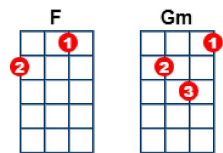

You load [Dm] sixteen [F] tons and [Bb7] what do you [A7] get?
An [Dm] other day [F] older and [Bb7] deeper in [A7] debt
St. [Dm] Peter, don't you call me 'cause [Gm] I can't go.
I [Dm] owe my soul to the [A7] company's [Dm] store.

Well, [Dm] I was born one [F] morning [Bb7] when the sun didn't [A7] shine,
I [Dm] picked up my [F] shovel and [Bb7] walked to the [A7] mine
I [Dm] loaded sixteen tons of [Gm] number nine coal,
and the [Dm] straw boss said, "Well, [A] bless my [A7] soul!"

You load [Dm] sixteen [F] tons and [Bb7] what do you [A7] get?
An [Dm] other day [F] older and [Bb7] deeper in [A7] debt
St. [Dm] Peter, don't you call me 'cause [Gm] I can't go.
I [Dm] owe my soul to the [A7] company's [Dm] store.

Well, [Dm] I was born one [F] morning it was [Bb7] drizzlin' [A7] rain,
[Dm] fightin' and [F] trouble are my [Bb7] middle [A7] name
I [Dm] was raised in the canebreak by an [Gm] old mamma lion,
can't no [Dm] high-toned woman make me [A] walk the [A7] line

You load [Dm] sixteen [F] tons and [Bb7] what do you [A7] get?
An [Dm] other day [F] older and [Bb7] deeper in [A7] debt
St. [Dm] Peter, don't you call me 'cause [Gm] I can't go.
I [Dm] owe my soul to the [A7] company's [Dm] store.

If you [Dm] see me [F] comin' [Bb7] better step [A7] aside,
a [Dm] lot of men [F] didn't and a [Bb7] lot of men [A7] died
One [Dm] fist of iron and the [Gm] other of steel,
if the [Dm] right one doesn't get you then the [A] left one [A7] will.