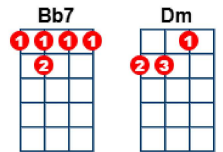

You load [Dm] sixteen [F] tons and [Bb7] what do you [A7] get?
An [Dm] other day [F] older and [Bb7] deeper in [A7] debt
St. [Dm] Peter, don't you call me 'cause [Gm] I can't go.
I [Dm] owe my soul to the [A7] company's [Dm] store.

Well, [Dm] I was born one [F] morning [Bb7] when the sun didn't [A7] shine,
I [Dm] picked up my [F] shovel and [Bb7] walked to the [A7] mine
I [Dm] loaded sixteen tons of [Gm] number nine coal,
and the [Dm] straw boss said, "Well, [A] bless my [A7] soul!"

You load [Dm] sixteen [F] tons and [Bb7] what do you [A7] get?
An [Dm] other day [F] older and [Bb7] deeper in [A7] debt
St. [Dm] Peter, don't you call me 'cause [Gm] I can't go.
I [Dm] owe my soul to the [A7] company's [Dm] store.

Well, [Dm] I was born one [F] morning it was [Bb7] drizzlin' [A7] rain,
[Dm] fightin' and [F] trouble are my [Bb7] middle [A7] name
I [Dm] was raised in the canebreak by an [Gm] old mamma lion,
can't no [Dm] high-toned woman make me [A] walk the [A7] line

You load [Dm] sixteen [F] tons and [Bb7] what do you [A7] get?
An [Dm] other day [F] older and [Bb7] deeper in [A7] debt
St. [Dm] Peter, don't you call me 'cause [Gm] I can't go.
I [Dm] owe my soul to the [A7] company's [Dm] store.

If you [Dm] see me [F] comin' [Bb7] better step [A7] aside,
a [Dm] lot of men [F] didn't and a [Bb7] lot of men [A7] died
One [Dm] fist of iron and the [Gm] other of steel,
if the [Dm] right one doesn't get you then the [A] left one [A7] will.