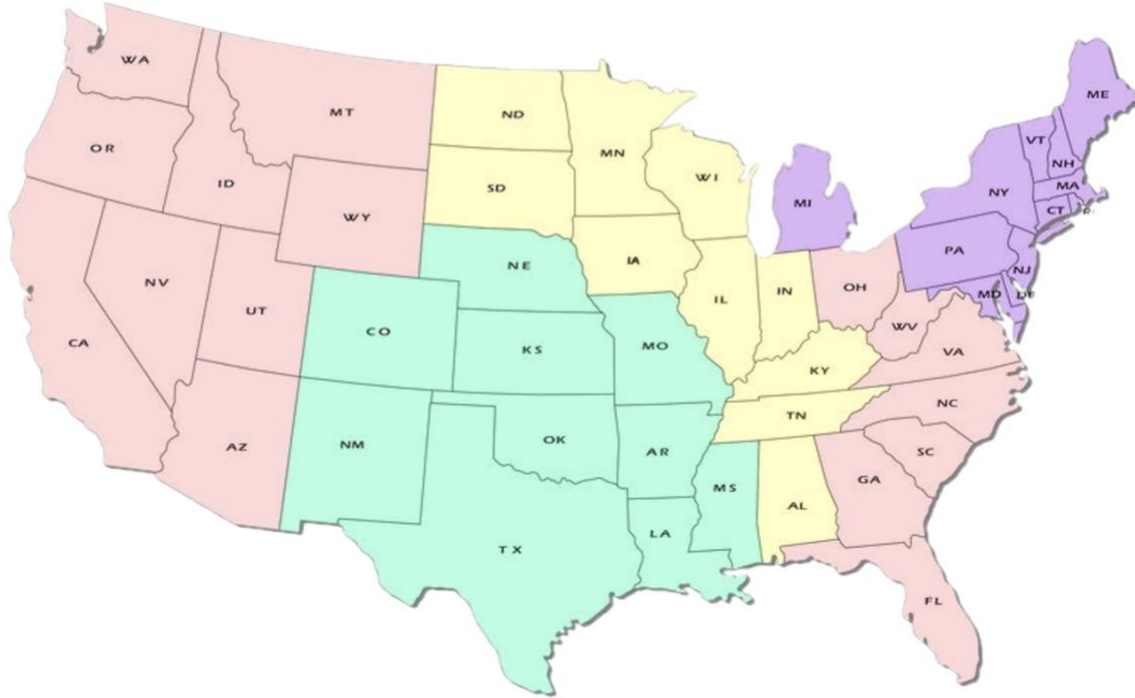

PROWALK USA SHIPPING DIRECT PRICES

WWW.PROWALKUSA.COM

817-705-1969 CALL/TEXT FOR INFORMATION

LEADSHANK WALKERS

	$1,250
	$1,950
	$2,150
	$1,650

FREESTYLE WALKERS WITH DIVIDER GATES ONLY

	$1,450
	$2,150
	$2,350
	$1,850

FREESTYLE WALKERS WITH DIVIDER GATES AND INNER/OUTER PANELS

	$1,650*
	$2,450*
	$2,550*
	$2,150*

*6-75 FREESTYLE WALKER ADD $500 ADDITIONAL FOR SHIPPING

LEADSHANK WALKERS ARE BUILT IN 2-3 +/- WEEKS AFTER ORDER IS MADE

FREESTYLE WALKERS ARE BUILT IN 4-5 +/- WEEKS AFTER ORDER IS MADE