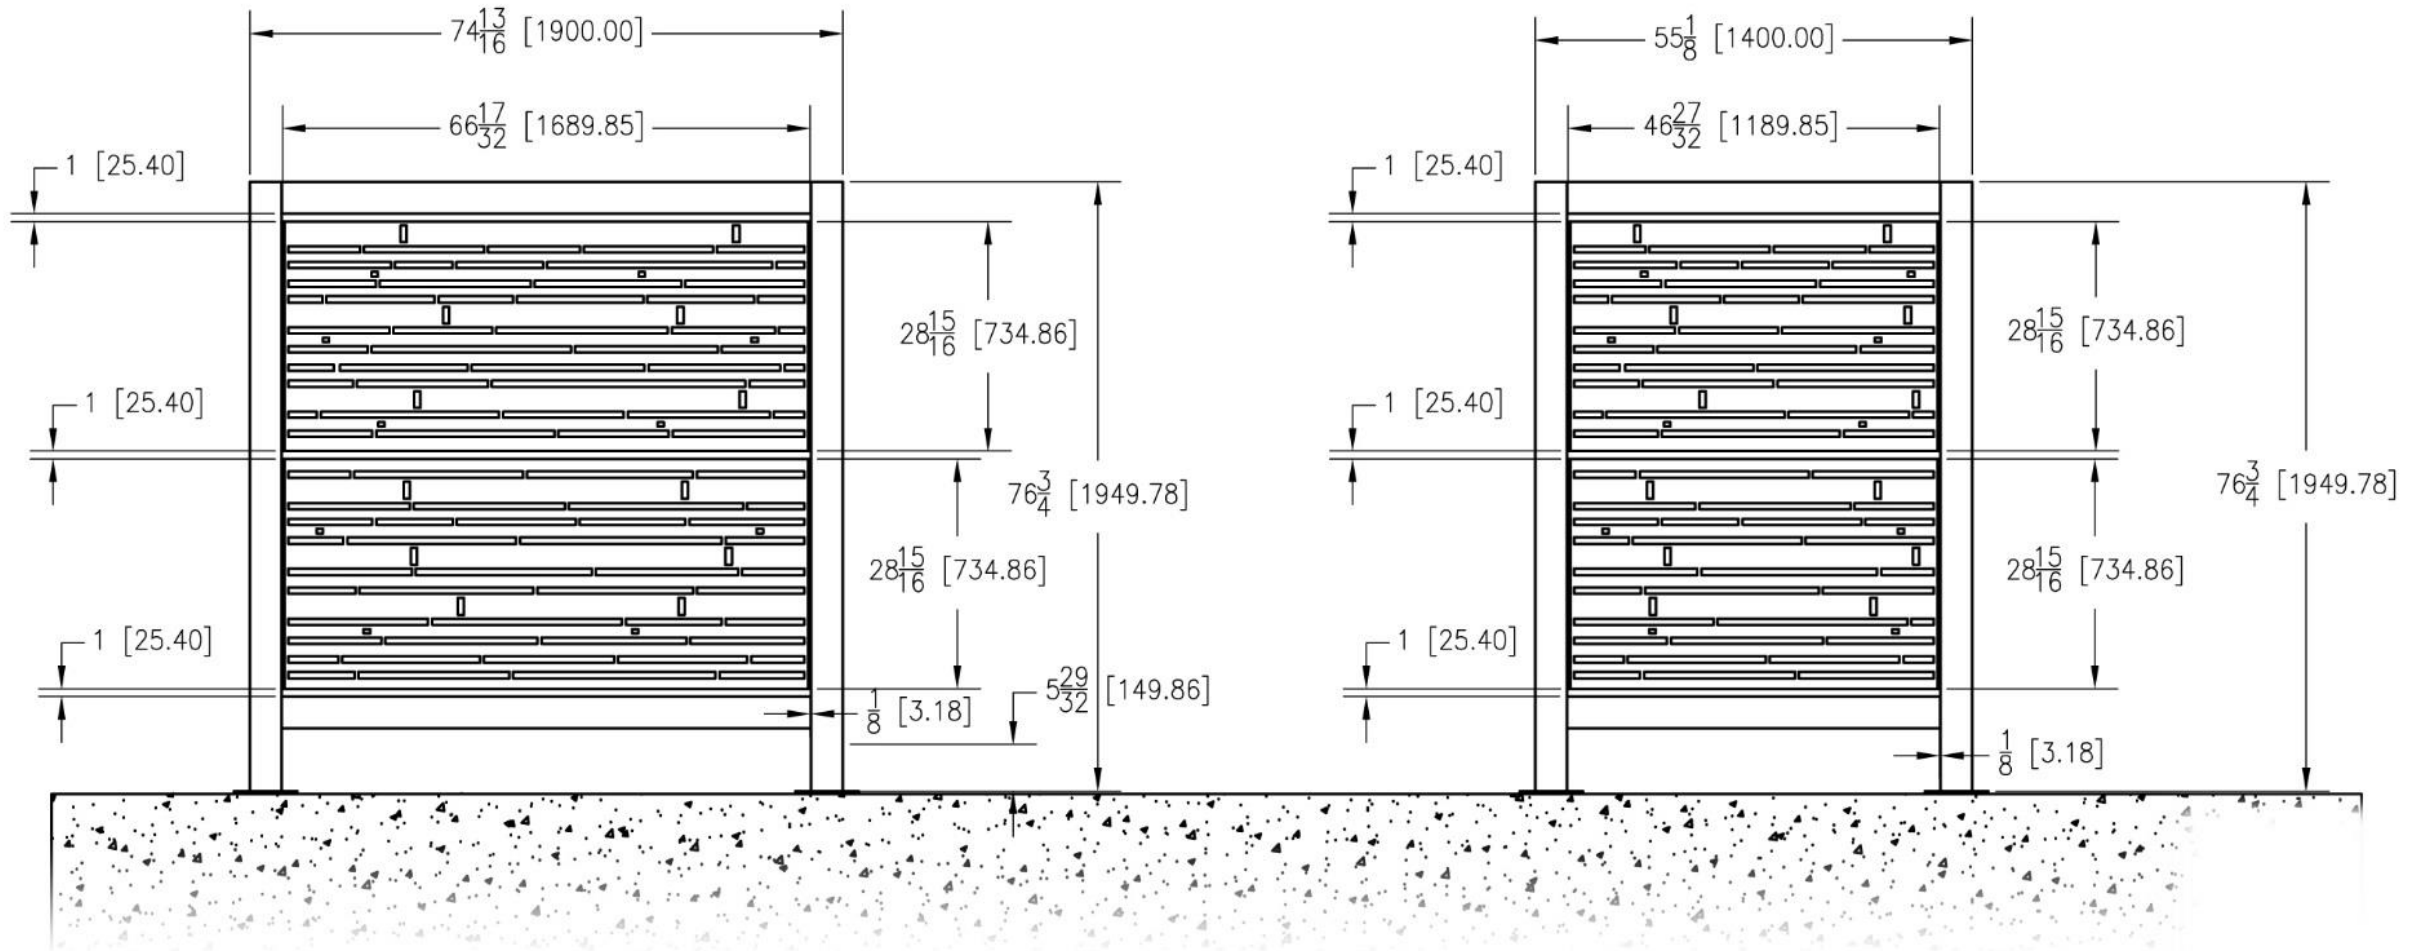

Custom | Privacy Panels