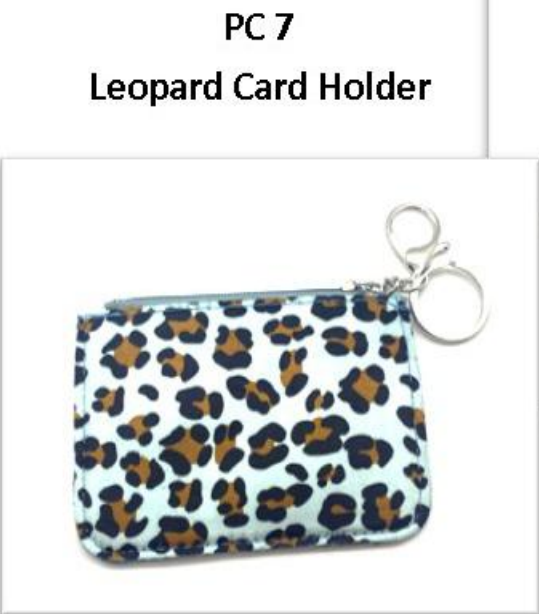

PC 6
Christmas Glass Bell

PC 7
Canvas Pictures

PC 7-808
Mom Necklace

PC 7
Leopard Card Holder

PC 7-907
Mug with Bear

PC 7
Dad/Grandpa
Pocket Change Holder

PC 7
Dad/Grandpa
Tape Measure

PC 7-402
Family Pyramids

PC 7-920
Superman Necklace

PC 7-002
Earbuds

PC 7-911
Large Magic Slime

PC 7
Unicorn Puppet

PC 7-506
Glass Angel

Price Code
7

Gift Items
\$5.00

Price Code
8