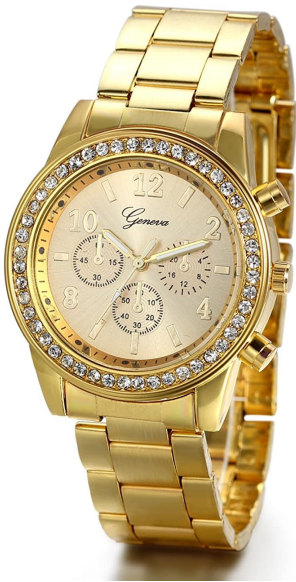

# PC 13 \$11.00

PC #13  
STAR  
NIGHTLIGHT

PC #13  
STAINLESS STEEL VACUUM CUP  
MOM/DAD

PC #13-601  
GOLD WATCH

PC #13  
BOLT NECKLACE

PC #13  
5 BLUE STONE  
RINGS-VELOUR BOX

PC #13-201  
CAR SHAPED  
CORDLESS MOUSE