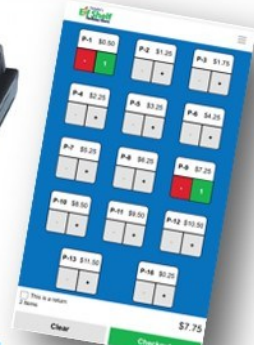

PRE-PROGRAMMED

REGISTER APP OR CASH REGISTER

What profit do you need? Choose your profit from the table below.
It's as simple as that. There are no price tags to change. No long lists
and no calculators. Our Pre-Programmed
Cash Register/App we supply are Fast & Easy!

*REAL REGISTERS ONLY AVAILABLE WHILE SUPPLIES LAST

*Prices are rounded to the nearest
$0.25 for faster change making!
Also, a lot easier for the kids to add
when picking out gift items.*

PRICE SHEET

PC#	0%	5%	10%	15%	20%	25%	30%
1	$0.50	$0.50	$0.50	$0.50	$0.75	$0.75	$0.75
2	$1.00	$1.25	$1.25	$1.25	$1.25	$1.25	$1.25
3	$1.50	$1.75	$1.75	$1.75	$1.75	$2.00	$2.00
4	$2.00	$2.25	$2.25	$2.25	$2.50	$2.50	$2.75
5	$3.00	$3.25	$3.25	$3.50	$3.75	$3.75	$4.00
6	$4.00	$4.25	$4.50	$4.50	$4.75	$5.00	$5.25
7	$5.00	$5.25	$5.50	$5.75	$6.00	$6.25	$6.50
8	$6.00	$6.25	$6.50	$7.00	$7.25	$7.50	$7.75
9	$7.00	$7.25	$7.75	$8.00	$8.50	$8.75	$9.00
10	$8.00	$8.50	$8.75	$9.25	$9.50	$10.00	$10.25
11	$9.00	$9.50	$10.00	$10.50	$10.75	$11.25	$11.75
12	$10.00	$10.50	$11.00	$11.50	$12.00	$12.50	$13.00

State of Texas Only Please Read:

The State of Texas requires that we collect and remit sales tax to them. Determine the profit markup you want and add 10% to cover Texas sales tax. While the tax is only 8.25%, This will give you a little cushion and not end up setting a selling price with odd cents. We will send your sales tax to Texas Comptroller on your schools behalf.

Texas Sales Tax Example

If your school chooses:

- 30% Markup
- 21.75% - Profit 8.25% Sales Tax
- 20% Markup
- 11.75% Profit 8.25% Sales Tax