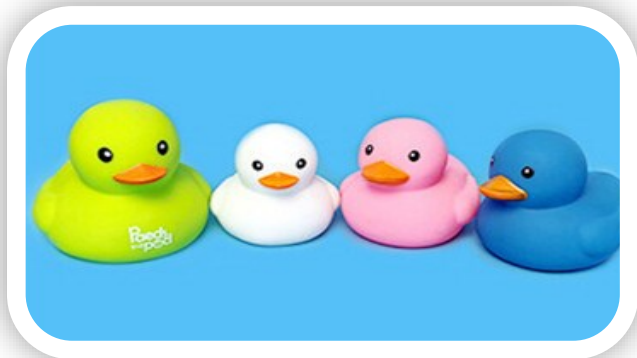

# PC 2 \$1.00

PC #2-208  
FAMILY/FRIENDS  
NOTEBOOKS

PC # 2-206  
HAIR TIES CAT & DAISY

PC #2-386

BABY DUCK BATH TOY

PC #2-905  
RINGS

PC #2-3133  
POP TUBES

NEW 2023 GIFT ITEMS