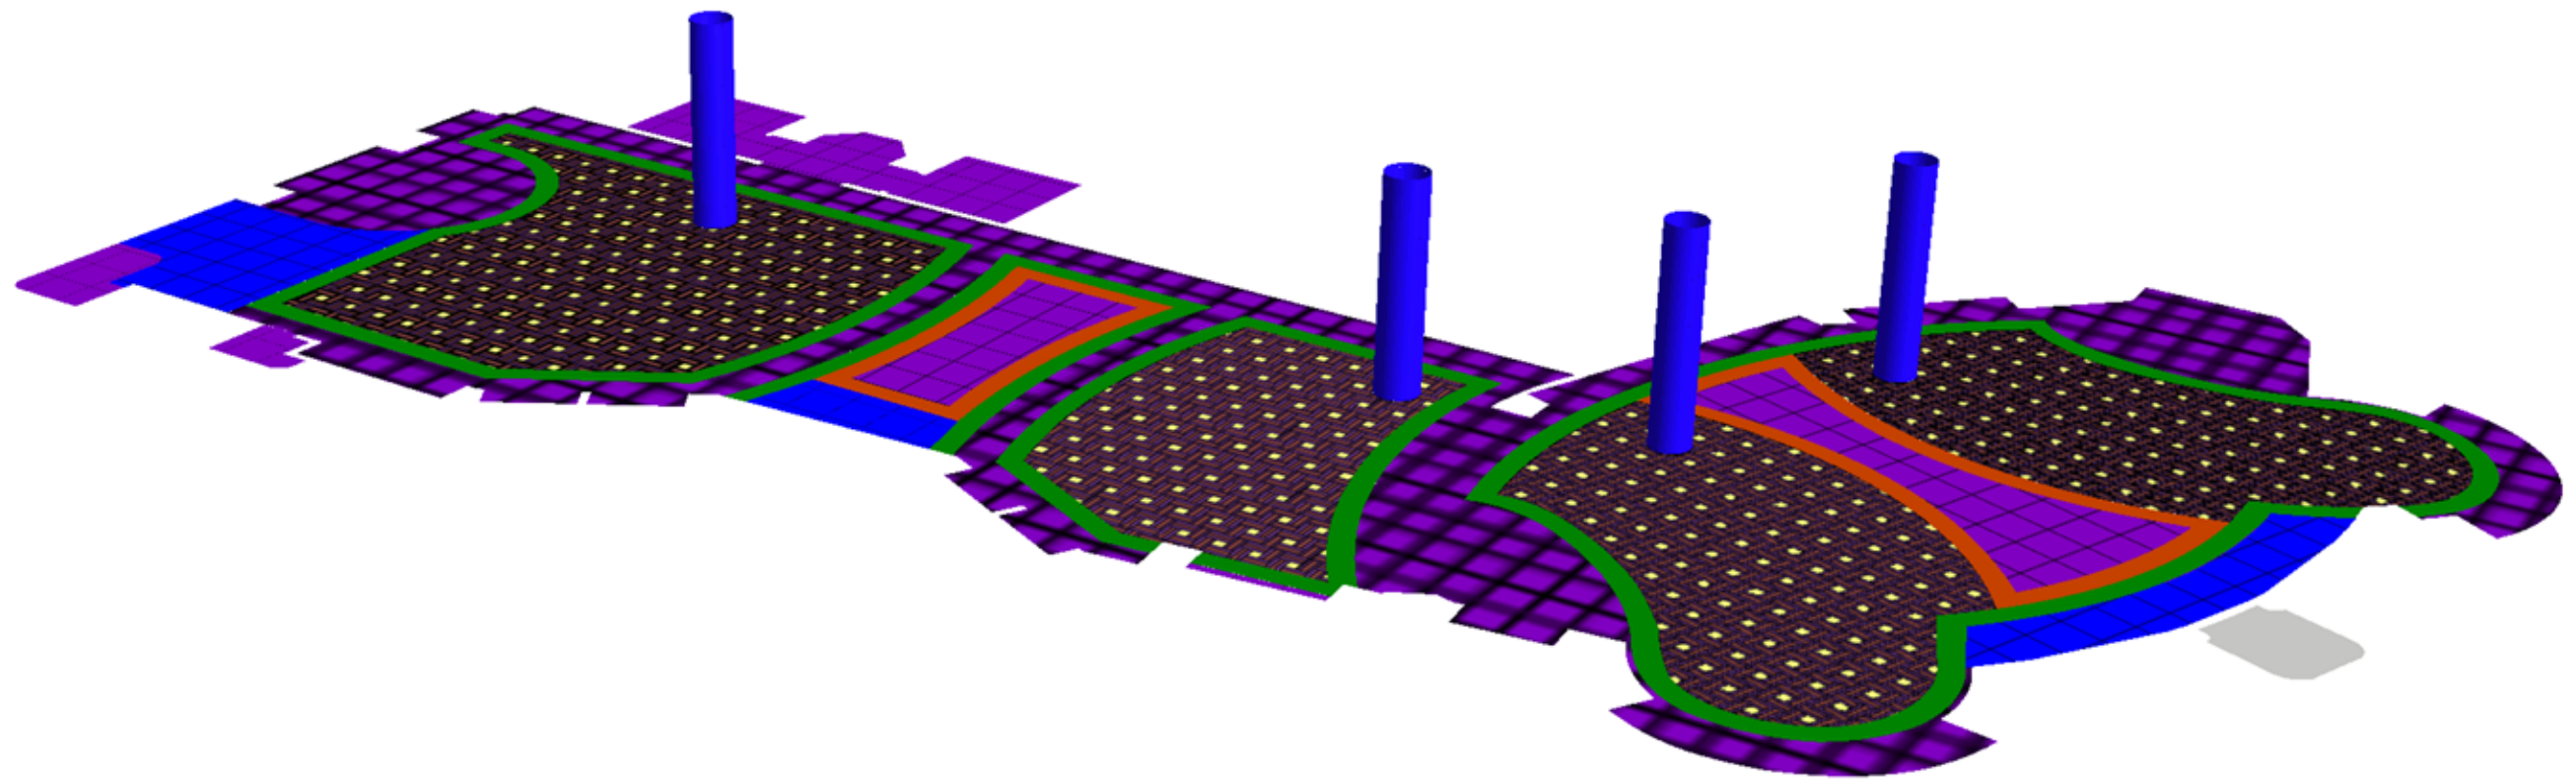

Room: Column 1

■ Ceramic Tile --"x--": T1 Column Tile

Room: Column 2

■ Ceramic Tile --"x--": T1 Column Tile

Room: Column 3

■ Ceramic Tile --"x--": T1 Column Tile

Room: Column 4

■ Ceramic Tile -->x--: T1 Column Tile

<p>■ Carpet Tiles 24"x24" 03.14: WM1Disney- Entry 4</p>	<p>■ Ceramic 24"x24" (c) 03.14: FC4 Custom Mosaic LT, Life Line- Picardi</p>	<p>■ Ceramic 24"x24" (c) 03.14: FC5 Custom Mosaic DK, Hindsight - 2020</p>	<p>■ Ceramic 24"x24" (c) 03.14: FC5 Custom Mosaic DK, Hindsight - 2020</p>	<p>■ Ceramic 24"x24" 03.14: FC1 New Classic – Sketch Work in matte</p>
<p>■ Ceramic 24"x24" 03.14: FC2 Marblesque-Smokehouse in matte</p>	<p>■ Ceramic 24"x24" 03.14: FC3 New Classic-Chain matte</p>	<p>■ Ceramic Tile --"x--": T1 Column Tile</p>	<p>■ Metal Trim 03.14: Genotek 3/8" wide top trim, 604.96 Dark Bronze</p>	<p>■ Metal Trim 03.14: Storefloors, Brass Band Transition</p>