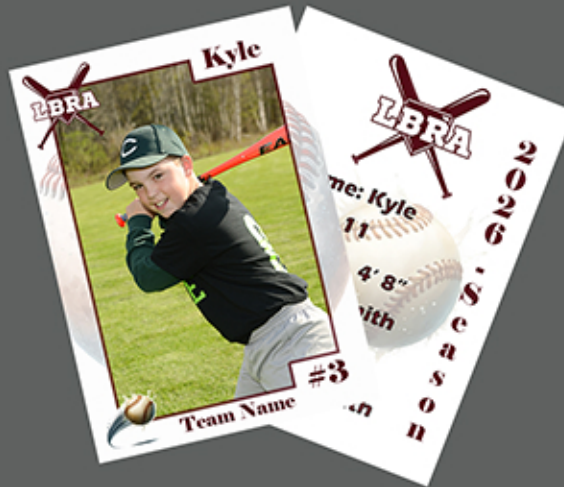

New Metal Packages Added

8x10 Metal Print with 8-cards \$45

8x10 Metal Print with 8 cards, 10 Tickets \$50

Both Packages Include Player Dital File Sent via Email

Ala Carte Items Added

8x10 Metal Print
with Easel
\$40

Keychain
\$5

Memory Mate
1-5x7 + 3.5x5
\$15

Front

Back