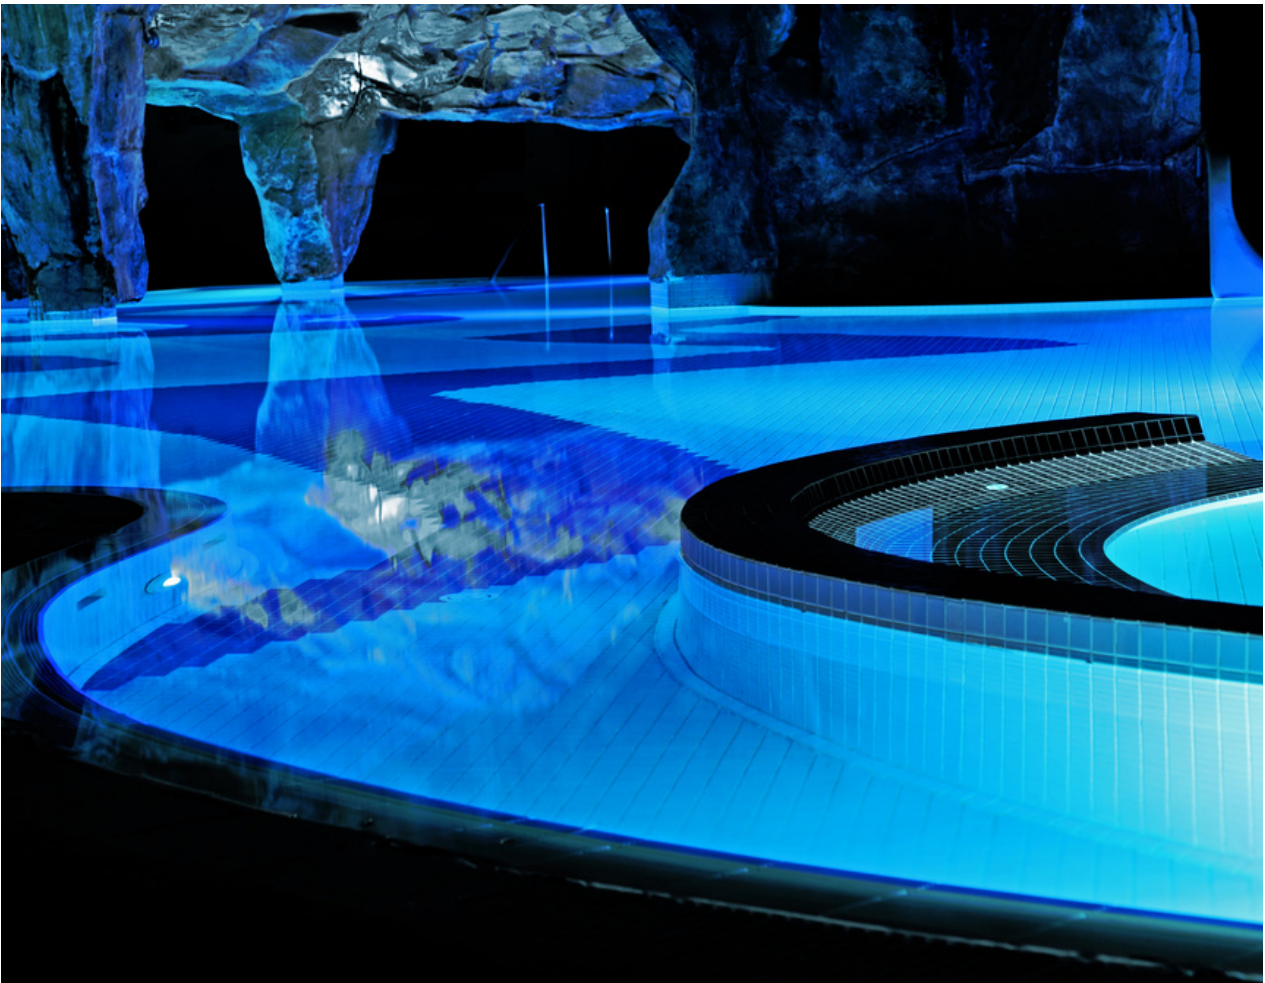

QUARTOZE Æ

QUADS[®]

POOL LIGHTS
SERIES

Quads excels in both the research and development (R&D) and the manufacturing of LED Underwater Pool Lights. Our lights boast a waterproof rating of IP68, providing you with the utmost confidence in the durability and performance, even when submerged underwater.

POOL PRODUCTS SUPPLY

UNDERWATER LIGHTS

#PL-WM-SS152

152MM STAINLESS STEEL SURFACE MOUNTED POOL LIGHT

Power Options: 12W/18W
Body Material: SS304/316
Cover Material: PC
Dimensions: Φ 152 x 17 mm
Waterproof Way: Resin filled
Waterproof Level: IP68
Warranty Period: 2 years