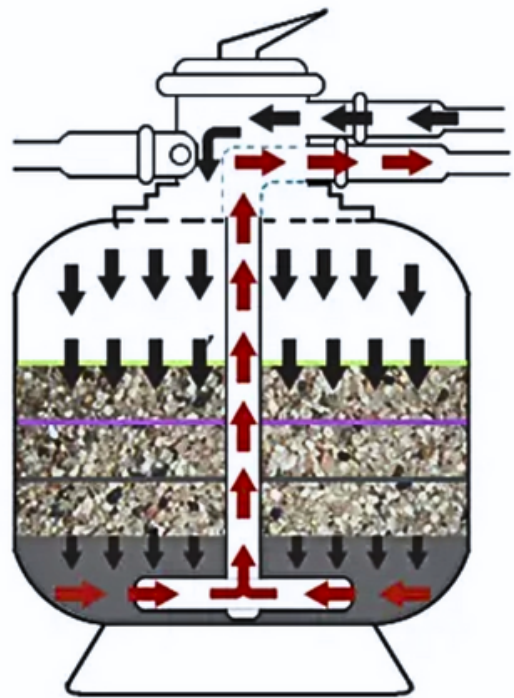

THE FEATURES

advanced features, superior filtration capabilities, and efficient performance.

Boasting advanced features, is at the forefront of innovation in water filtration technology. It integrates intelligent automation, allowing for precise control and optimization of filtration settings. The superior filtration capabilities of our system extend beyond conventional filters, capturing and eliminating microscopic particles, bacteria, and impurities, ensuring the purest water quality.

What sets us apart is not just our advanced features but also the efficiency of our performance. The filter operates seamlessly, achieving thorough water purification without compromising on energy efficiency. Its design maximizes flow rates, minimizing the time required for complete water turnover.

In essence, our pool filter is a synergy of technological sophistication and practical efficiency, providing an unparalleled combination of advanced features, superior filtration, and efficient performance for a swimming experience marked by clarity, purity, and ease of maintenance.