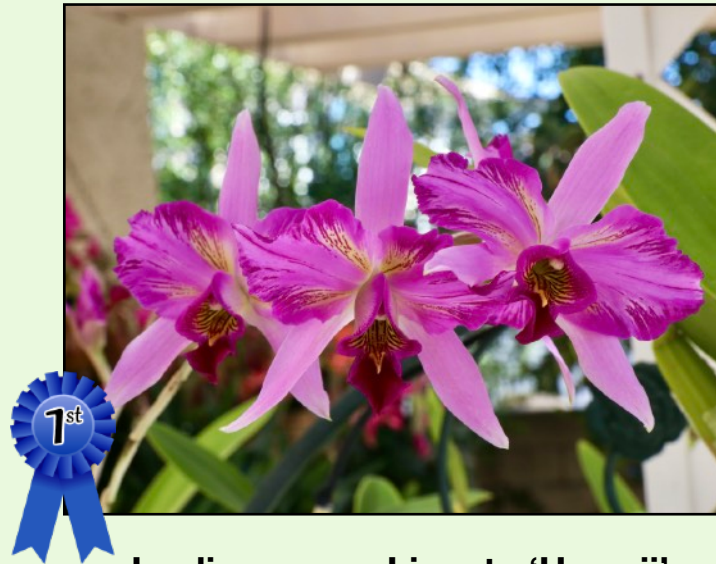

Grown by Bill Gunning

Oncidium Gower Ramsey

Standard Cattleya

Grown by Ewa Gago

Cattleya Horace 'Maxima'

Grown by Alan Dorfman

Pot. Burana Beauty Burana

Miniature Cattleya

Grown by Bill Gunning

Laelia anceps Lineata 'Hawaii'

Grown by Ewa Gago

**Penny Kurosawa 'Spots' x Pot Dal's
Buddy 'Bette'**

Encyclia/Epidendrum

Grown by Bill Gunning

5 Epidendrum porpax

Grown by Tom Oliver