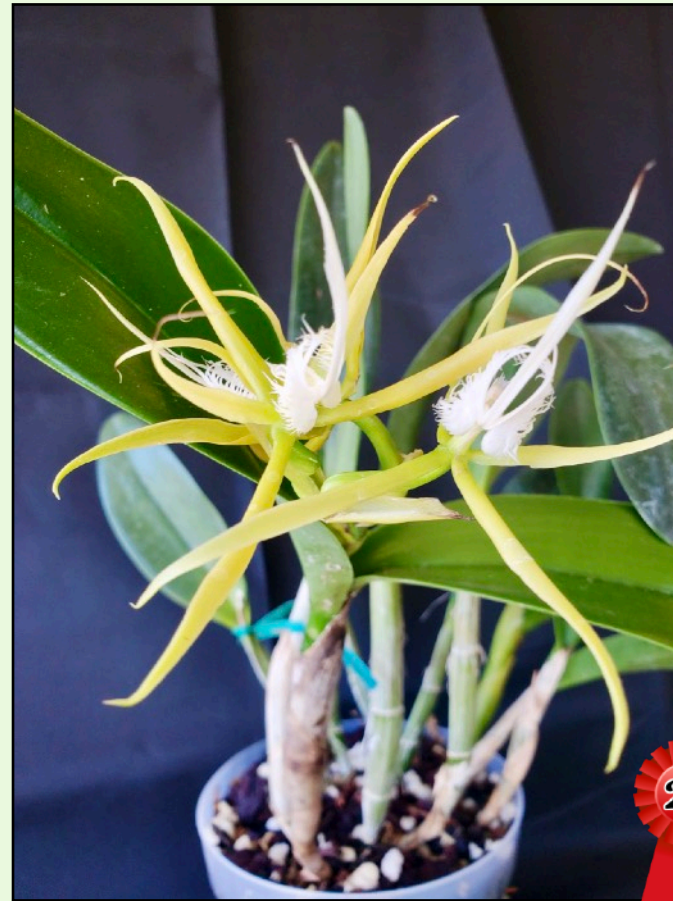

Grown by Bill Gunning

Oncidium Gower Ramsey

Standard Cattleya

Grown by Ewa Gago

Cattleya Horace 'Maxima'

Grown by Alan Dorfman

Pot. Burana Beauty Burana

Miniature Cattleya

Grown by Bill Gunning

Laelia anceps Lineata 'Hawaii'

Grown by Ewa Gago

**Penny Kurosawa 'Spots' x Pot Dal's
Buddy 'Bette'**

Encyclia/Epidendrum

Grown by Bill Gunning

5 Epidendrum porpax

Grown by Tom Oliver

5 Epidendrum, Ciliare

***Paphiopedilum/
Phragmipedium***

Grown by Ewa Gago

Phragmipedium Schlimii

Phalaenopsis

Grown by Bill Gunning

Phal. pulcherrima var champorensis
Lakeview Yellow Splash

Dendrobium