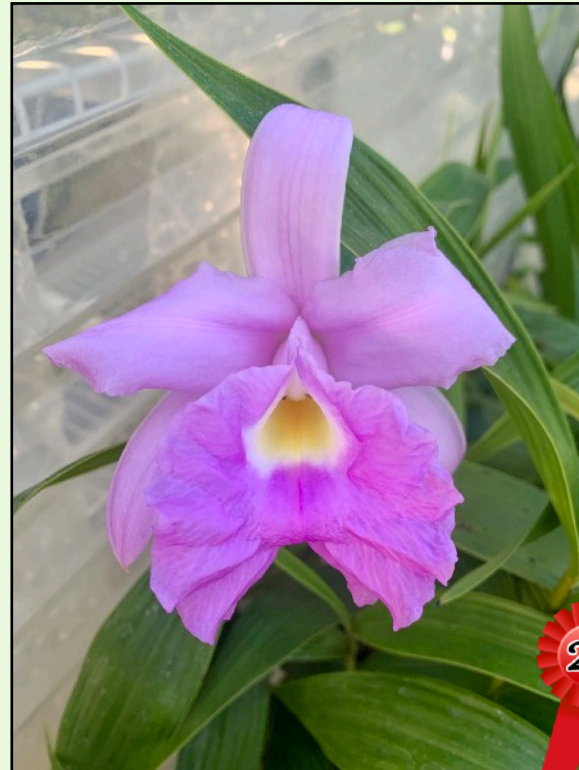

## Paphiopedilum/Phragmipedium

Grown by Alan Dorfman

Mrs. Coburn

***Phalaenopsis***

Grown by Bill Gunning

**Phalaenopsis No Name 1**

Grown by Ewa Gago

**Phalaenopsis Schilleriana**

***Dendrobium***

Grown by Ewa Gago

**Dendrobium Hawaiian Punch**

***Vanda/Ascocenda***

Grown by Alan Dorfman

**Santa Barbara Fizz**

## Large Flower

Grown by Bill Gunning

**Stanhopea tigrina fma  
nigroviolacea**

Grown by Ewa Gago

**Sobralia Macrantha 'Angelica' x  
Leucoxantha**

## Small Flower

Grown by Ewa Gago

**Bulb Star of Sumatra 'A Doribil'  
x bulb Facetum 'Beauty'**