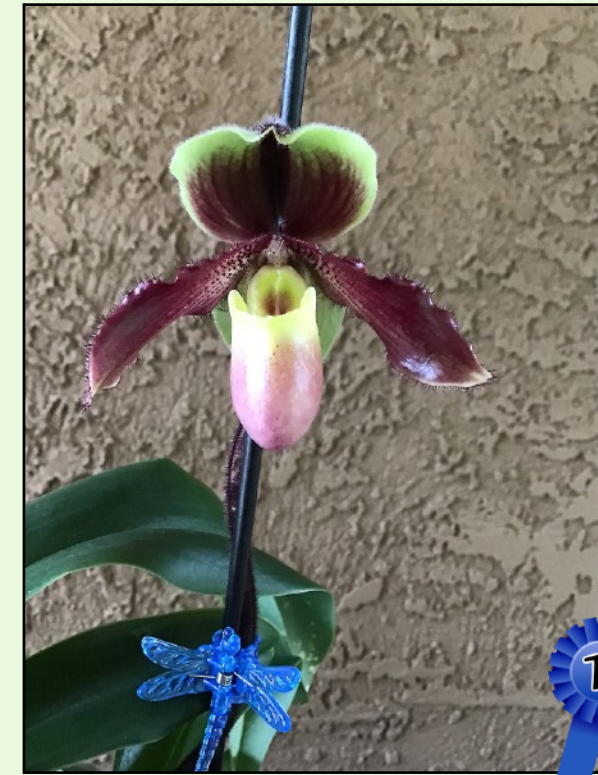

## Standard Cattleya

Grown by Bill Gunning

**Laelia purpurata (deep Flammea Type X  
Chitoshi Type)**

Grown by Bill Gunning

**Brassolaeliocattleya  
Everything Nice 'Showtime'**

## Compact Cattleya

Grown by Leslie Naines-Brown

c. leopoldii

Grown by Bill Gunning

Brassolaeliocattleya Crowfield  
'Mendenhall' HCC/AOS

## Paphiopedilum/Phragmipedium

Grown by Alan Dorfman

Mrs. Coburn

***Phalaenopsis***

Grown by Bill Gunning

**Phalaenopsis No Name 1**

Grown by Ewa Gago

**Phalaenopsis Schilleriana**

## Small Flower

Grown by Ewa Gago

**Bulb Star of Sumatra 'A Doribil'  
x bulb Facetum 'Beauty'**