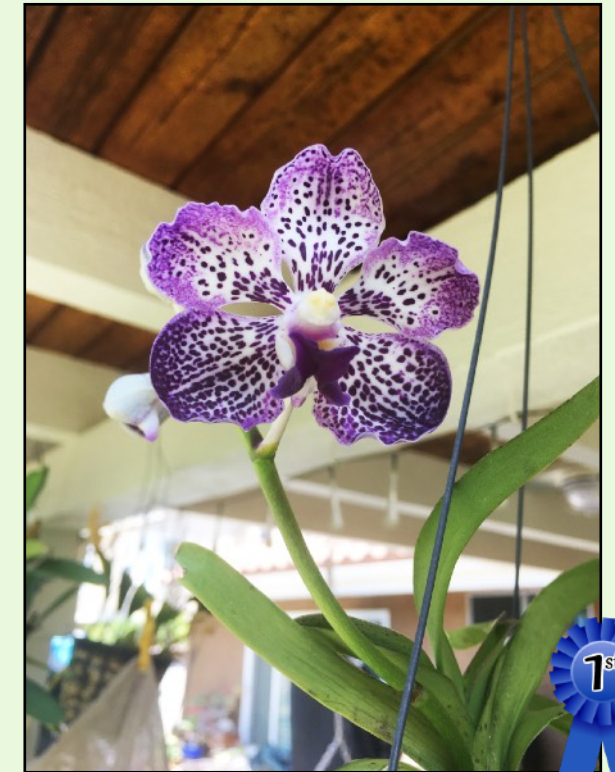

***Dendrobium***

Grown by Ewa Gago

**Dendrobium Hawaiian Punch**

***Vanda/Ascocenda***

Grown by Alan Dorfman

**Santa Barbara Fizz**

## Large Flower

Grown by Bill Gunning

**Stanhopea tigrina fma  
nigroviolacea**

Grown by Ewa Gago

**Sobralia Macrantha 'Angelica' x  
Leucoxantha**

## Small Flower

Grown by Ewa Gago

**Bulb Star of Sumatra 'A Doribil'  
x bulb Facetum 'Beauty'**