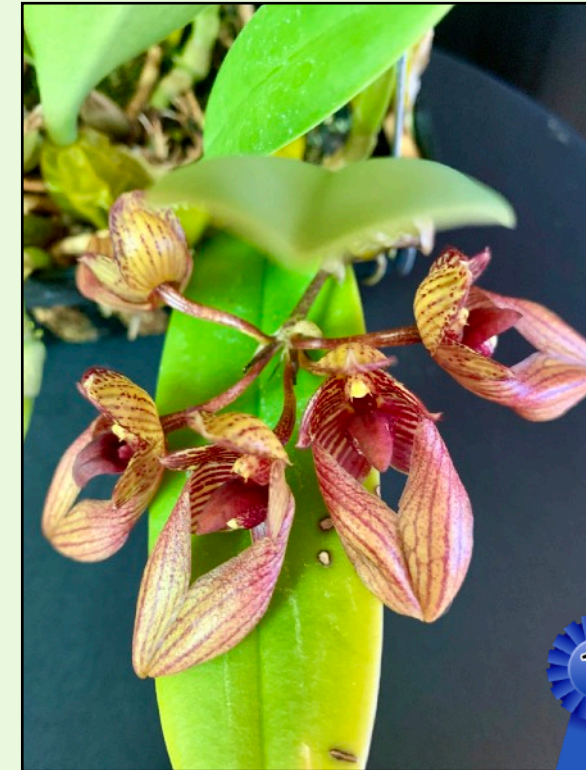

***Dendrobium***

Grown by Ewa Gago

**Dendrobium Hawaiian Punch**

***Vanda/Ascocenda***

Grown by Alan Dorfman

**Santa Barbara Fizz**

## Large Flower

Grown by Bill Gunning

**Stanhopea tigrina fma  
nigroviolacea**

Grown by Ewa Gago

**Sobralia Macrantha 'Angelica' x  
Leucoxantha**

## Small Flower

Grown by Ewa Gago

**Bulb Star of Sumatra 'A Doribil'  
x bulb Facetum 'Beauty'**