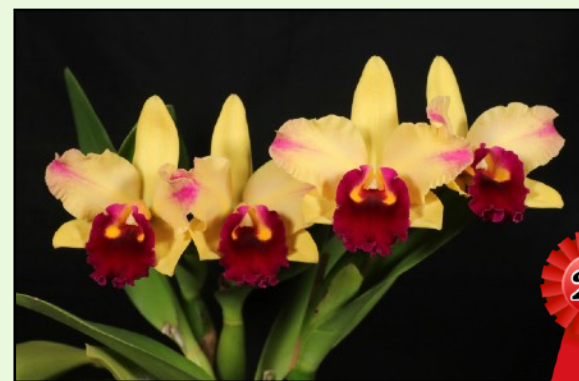

# November Judging Results

Photos by Members

## Miniature Orchids

Grown by Bill Gunning

Masdevallia fluoribunda

Grown by Ewa Gago

Angraecum distichum

## Standard Cattleya

Grown by Ewa Gago

LC Ackers Madison x LCBeeswax

Grown by Bill Gunning

Brassolaeliocattleya Toshie's Magic  
'Doris'