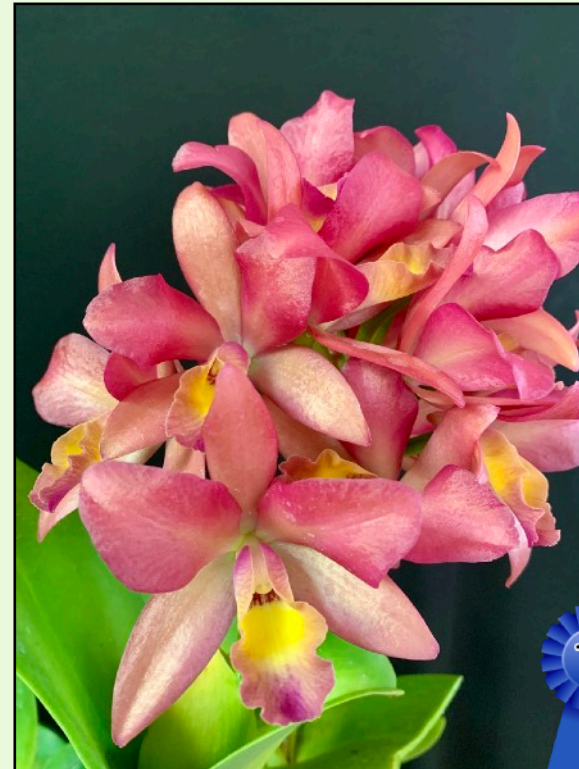

# November Judging Results

Photos by Members

## Miniature Orchids

Grown by Bill Gunning

Masdevallia fluoribunda

Grown by Ewa Gago

Angraecum distichum

## Standard Cattleya

Grown by Ewa Gago

LC Ackers Madison x LCBeeswax

Grown by Bill Gunning

Brassolaeliocattleya Toshie's Magic  
'Doris'