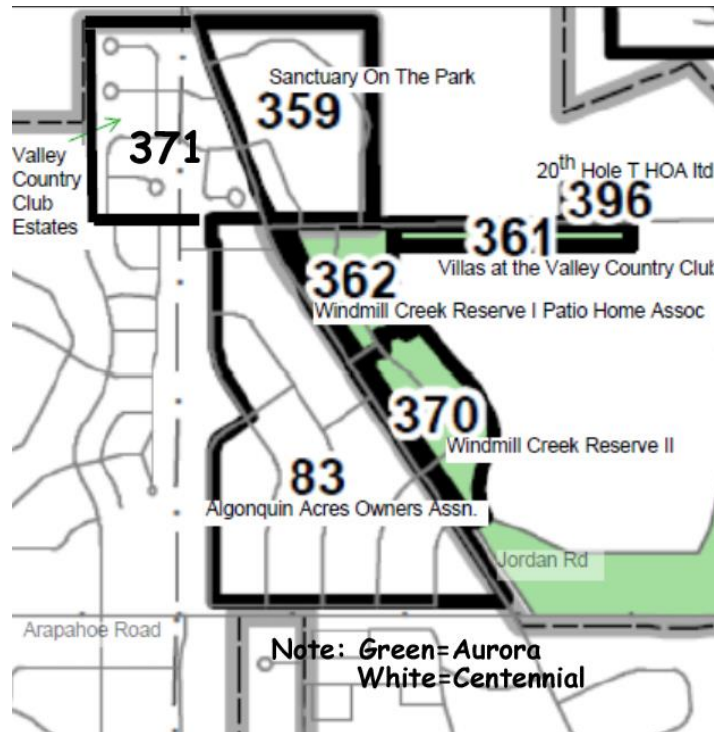

## JORDAN ROAD HOAs

83: Algonquin Acres  
<http://www.algonquinacres.org>

359: Sanctuary On the Park  
<http://www.dcmi.com/onthepark/Sanctuary.htm>

361: Villas at the Valley Country Club  
[http://athomenet.com/villasatvcc/outside\\_home.asp](http://athomenet.com/villasatvcc/outside_home.asp)