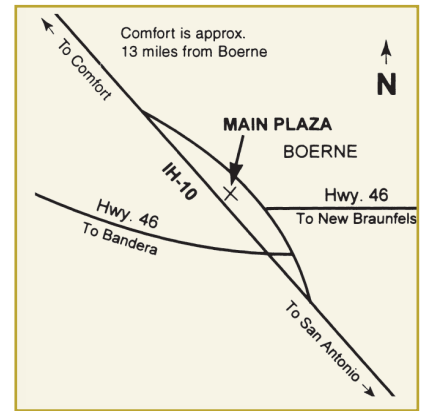

KEY TO THE HILLS ROD RUN

OCTOBER
11-12-13, 2019
Boerne, Texas

Make plans to attend one of
Texas' biggest & best Rod Runs.
Make your lodging reservations early!

**REGISTER AT
THE EVENT**

OFFICIAL ENTRY APPLICATION
Registration Fee - \$25.00

GENERAL INFORMATION: The Key to the Hills Rod Run, sponsored by the Pride of Texas Street Rods will be presented in Boerne, Texas on October 11-12-13, 2019 with activities produced and conducted at the Boerne Main Plaza. All admission credentials, windshield stickers and registration materials available for pickup only at the registration booth. No admission permitted for vehicles without windshield sticker in place. **If your vehicle is '49 & newer, or if you do not want to register, please park away from area reserved for our participants.**

OPERATION: Event management reserves the right to restrict entrants to acceptable behavior during any and all activities of the Key to the Hills Rod Run. Open headers and unnecessary tire-spin, or any other reason an entrant or his vehicle, their appearance or conduct are deemed objectionable by event management, entrant and his vehicle will be subject to eviction from the premises. Any poor behavior away from Main Plaza will be reason for denying admittance of vehicle and entrant to Main Plaza. This reservation includes persons, things, conduct, printed matter, or any act or item of poor character which the management considers to be objectionable to the events well-being in the case of any eviction or restriction, the Pride of Texas Street Rod Club is not liable for refunding entry fees except at its own discretion.