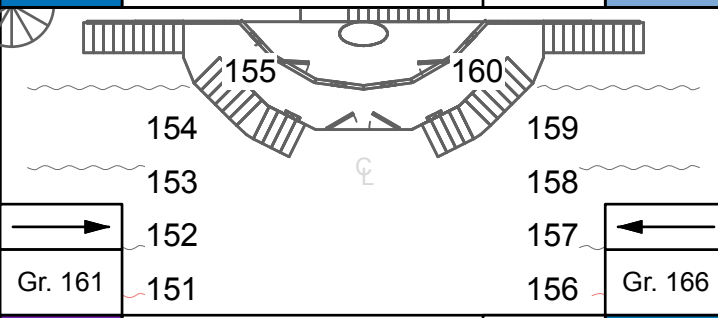

R378	Shin Booms	Gr. 140	R55