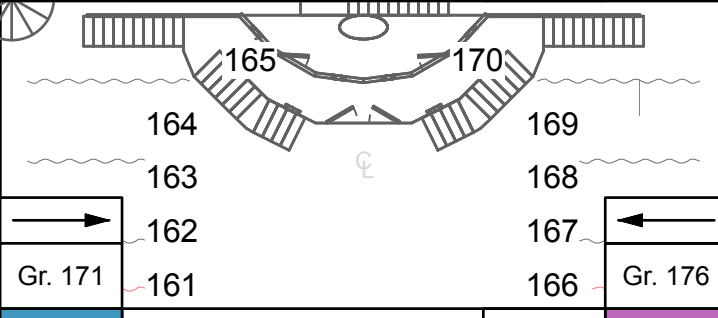

R75	Head Booms	Gr. 160	R344
-----	------------	---------	------

R80	301	302	Gr. 301	Back Cyc
R359	311	312	Gr. 311	
R325	321	322	Gr. 321	Back Cyc
R75	331	332	Gr. 331	
R80	306	307	Gr. 306	Front Cyc
R359	316	317	Gr. 316	
R325	326	327	Gr. 326	Front Cyc
R321	336	337	Gr. 336	

Evelyn Stateroom

211-216 Set Textu	242 Smoke	498 ASL
221-228 Set Treat	243 Smoke Stack Sm	499 Conductor
231-Double Door	351+352 Cyc Scrape	501 House
232 Inside Double	401+402 Scrim Color	502 Lobby
233+235 US Door	403+404 Scrim Scrape	503 Works
234+236 Inside US	451 Reno Stage	511-522 LED Panels
211-Cyc Scrape W	452+453 Reno Stage	Lights
241 Smoke Stack	497 Hazer	