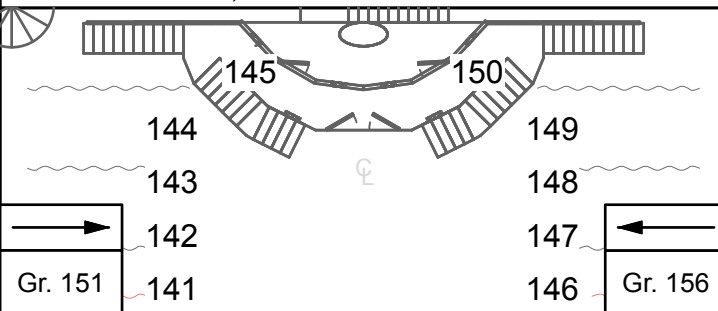

LD: Kyle Bunn
ALD: Alexia Rindisbacher
ME: Jay Z
AME: Ziv Dudnik, David Baumel

Anything Goes