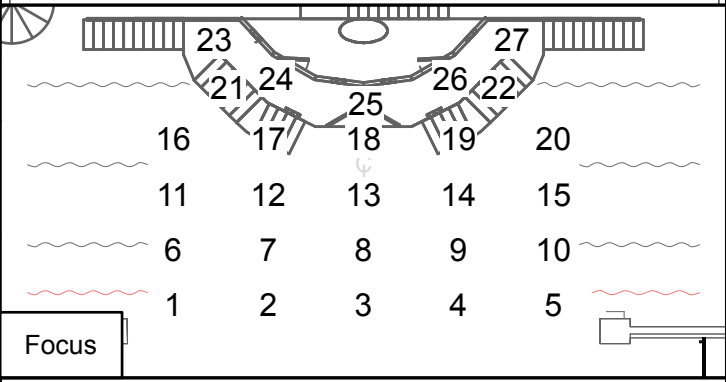

R75	Head Booms	Gr. 160	R344
-----	------------	---------	------

R80	301	302	Gr. 301	Back Cyc
R359	311	312	Gr. 311	
R325	321	322	Gr. 321	Back Cyc
R75	331	332	Gr. 331	
R80	306	307	Gr. 306	Front Cyc
R359	316	317	Gr. 316	
R325	326	327	Gr. 326	Front Cyc
R321	336	337	Gr. 336	

Evelyn Stateroom

211-216 Set Textu	242 Smoke	498 ASL
221-228 Set Treat	243 Smoke Stack Sm	499 Conductor
231-Double Door	351+352 Cyc Scrape	501 House
232 Inside Double	401+402 Scrim Color	502 Lobby
233+235 US Door	403+404 Scrim Scrape	503 Works
234+236 Inside US	451 Reno Stage	511-522 LED Panels
211-Cyc Scrape W	452+453 Reno Stage	Lights
241 Smoke Stack	497 Hazer	