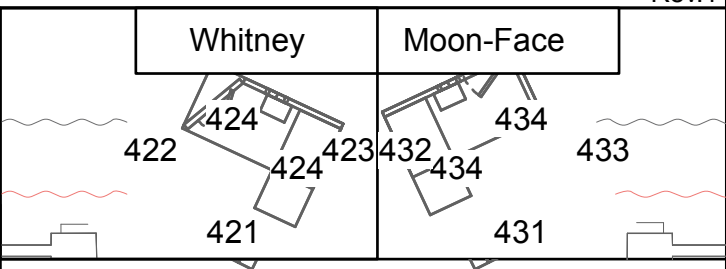

R75	Head Booms	Gr. 160	R344
-----	------------	---------	------

R80	301	302	Gr. 301	Back Cyc
R359	311	312	Gr. 311	
R325	321	322	Gr. 321	Back Cyc
R75	331	332	Gr. 331	
R80	306	307	Gr. 306	Front Cyc
R359	316	317	Gr. 316	
R325	326	327	Gr. 326	Front Cyc
R321	336	337	Gr. 336	

Evelyn Stateroom

211-216 Set Textu	242 Smoke	498 ASL
221-228 Set Treat	243 Smoke Stack Sm	499 Conductor
231-Double Door	351+352 Cyc Scrape	501 House
232 Inside Double	401+402 Scrim Color	502 Lobby
233+235 US Door	403+404 Scrim Scrape	503 Works
234+236 Inside US	451 Reno Stage	511-522 LED Panels
211-Cyc Scrape W	452+453 Reno Stage	Lights
241 Smoke Stack	497 Hazer	