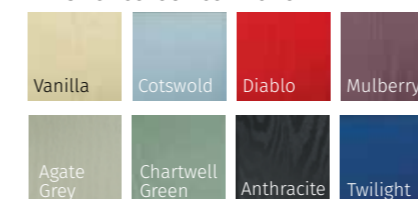

The Augusta is available with 4 glazing options and 4 Pilkington obscured glass designs

INFINITY COLOUR COLLECTION

STANDARD COLOUR COLLECTION

PRESTIGE COLOUR COLLECTION

INOX LYON

INOX LYON (WHITE) 600MM HANDLE + STANDARD LOCK