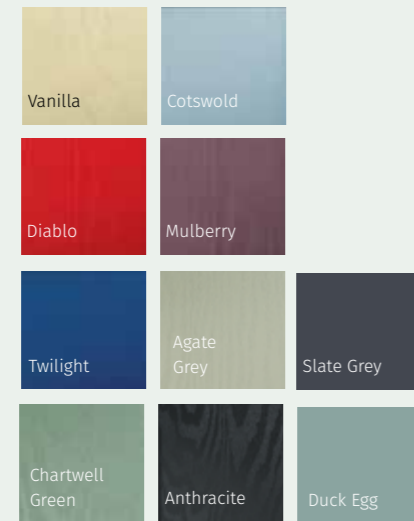

THE WIDEST RANGE OF COLOURS

With our high performance paint technology, we can offer a wide range of colours for doors and colour foils for door frames giving you a fantastic choice for your home.

Doors are white inside. Frames are smooth white inside. Actual product colours may vary from colours shown on your monitor or printed brochure. Colours can be verified by ordering a colour swatch sample from your installer.

STANDARD COLOUR COLLECTION

PRESTIGE COLOUR COLLECTION

COLOUR MATCH DRIP BARS

All of our composite doors come in a wide range of different colours, from traditional to flamboyant, so we've made sure you can now colour match your door and drip bar in most colours from our colour collection. Please ask your installer for more details.

COLOUR MATCH FRAME COLLECTION

Match your frame to your door

Colour matching frames are available in **all** colour options

OTHER RAL COLOURS AVAILABLE
Please speak to your installer for more details

LOCK POSITION OPTIONS