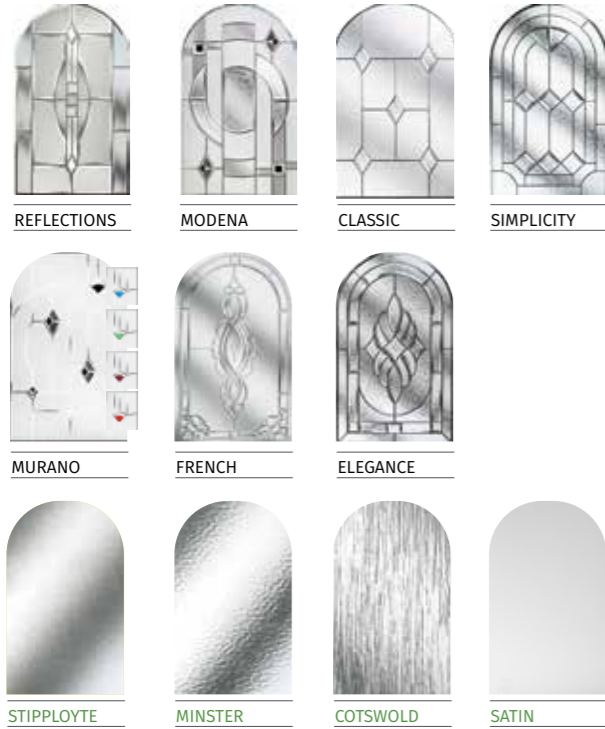

STANDARD COLOUR COLLECTION

PRESTIGE COLOUR COLLECTION

COLOUR MATCH FRAME COLLECTION

OTHER RAL COLOURS AVAILABLE

Please speak to your installer for more details

COLOUR MATCH FRAME COLLECTION

RIVIERA, PORTRUSH & SUNBURST

INFINITY COLOUR COLLECTION

STANDARD COLOUR COLLECTION

PRESTIGE COLOUR COLLECTION

These doors are available with 9 glazing options and 4 Pilkington obscured glass designs

COLOUR MATCH DRIP BARS ON ALL OUR DOORS

TURNBERRY

The Turnberry is available with 8 glazing options and 4 Pilkington obscured glass designs

TURNBERRY (TWILIGHT)
REFLECTIONS GLAZING

TURNBERRY (RED)
ELEGANCE GLAZING

TURNBERRY (ANTHRACITE)
MODENA GLAZING