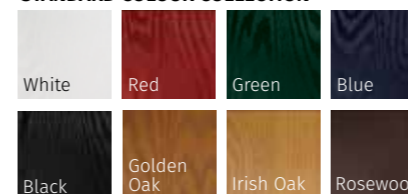

STANDARD COLOUR COLLECTION

PRESTIGE COLOUR COLLECTION

COLOUR MATCH FRAME COLLECTION

OTHER RAL COLOURS AVAILABLE

Please speak to your installer for more details

COLOUR MATCH FRAME COLLECTION

RIVIERA, PORTRUSH & SUNBURST

INFINITY COLOUR COLLECTION

STANDARD COLOUR COLLECTION

PRESTIGE COLOUR COLLECTION

These doors are available with 9 glazing options and 4 Pilkington obscured glass designs

COLOUR MATCH DRIP BARS ON ALL OUR DOORS

LYTHAM (ROSEWOOD)
ELEGANCE GLAZING

LYTHAM (TWILIGHT)
MURANO BLUE GLAZING

LYTHAM GRID (BLACK)
COTSWOLD GLAZING

INFINITY COLOUR COLLECTION

STANDARD COLOUR COLLECTION

PRESTIGE COLOUR COLLECTION

OTHER RAL COLOURS AVAILABLE

INFINITY COLOUR COLLECTION

STANDARD COLOUR COLLECTION

PRESTIGE COLOUR COLLECTION

GLENEAGLES

The Gleneagles is available with 6 glazing options and 4 Pilkington obscured glass designs

REFLECTIONS MODENA SIMPLICITY