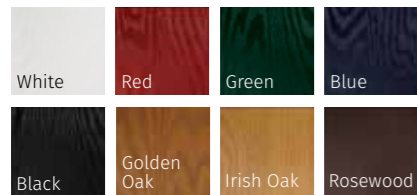

INOX MONACO (RED)
MURANO BLACK GLAZING
+ 600MM HANDLE &
STANDARD LOCK

INOX MONACO (AGATE GREY)
TAHOE BLACK GLAZING
+ 1400MM HANDLE &
HERITAGE LOCK

The Inox Monaco is available with 4 glazing options and 4 Pilkington obscured glass designs

INFINITY COLOUR COLLECTION

STANDARD COLOUR COLLECTION

PRESTIGE COLOUR COLLECTION

OTHER RAL COLOURS AVAILABLE
Please speak to your installer for more details

INOX NICE

INOX NICE (VANILLA)
600MM HANDLE WITH
STANDARD LOCK

INOX NICE (GREEN)
1400MM HANDLE WITH
HERITAGE LOCK

The Inox Nice is available with 3 glazing options and 4 Pilkington obscured glass designs

INFINITY COLOUR COLLECTION

STANDARD COLOUR COLLECTION

PRESTIGE COLOUR COLLECTION