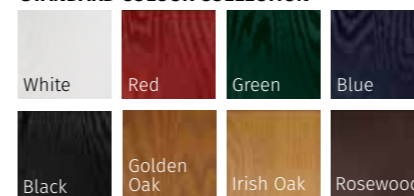

INFINITY COLOUR COLLECTION

STANDARD COLOUR COLLECTION

PRESTIGE COLOUR COLLECTION

OTHER RAL COLOURS AVAILABLE
Please speak to your installer for more details

BELFRY, SUNNINGDALE & FARMHOUSE

UNLIKE OTHER COTTAGE DOORS, THE BELFRY HAS A UNIQUE 'OFFSET ETCHED' DETAILING AND COMES IN TWO GLAZING STYLES.

The Belfry and Sunningdale are available with 2 glazing options and 4 Pilkington obscured glass designs

INFINITY COLOUR COLLECTION

STANDARD COLOUR COLLECTION

PRESTIGE COLOUR COLLECTION

OTHER RAL COLOURS AVAILABLE
Please speak to your installer for more details

MONZA SOLID (GREEN)
SOLID
HERITAGE LOCK POSITION

INFINITY COLOUR COLLECTION

STANDARD COLOUR COLLECTION

PRESTIGE COLOUR COLLECTION

OTHER RAL COLOURS AVAILABLE
Please speak to your installer for more details