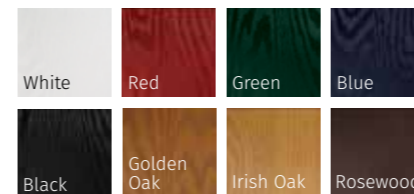

INFINITY COLOUR COLLECTION

STANDARD COLOUR COLLECTION

PRESTIGE COLOUR COLLECTION

GLENEAGLES

The Gleneagles is available with 6 glazing options and 4 Pilkington obscured glass designs

REFLECTIONS MODENA SIMPLICITY

FRENCH MURANO SYMPHONY

MINSTER STIPPLOYTE

SATIN COTSWOLD

GLENEAGLES (IRISH OAK)
MURANO BLACK GLAZING

COLOUR MATCH DRIP BARS • A COLOUR MATCH DRIP BAR TO FIT EVERY DOOR STYLE • COLOUR MATCH DRIP BARS ON ALL OUR DOORS

WITH ITS AMERICAN STYLE THE GLENEAGLES IS PROVEN TO BE AS POPULAR HERE IN THE UK.

GLENEAGLES (GREEN)
SIMPLICITY GLAZING

GLENEAGLES (WHITE)
REFLECTIONS GLAZING

GLENEAGLES (COTSWOLD)
SYMPHONY GLAZING

GLENEAGLES (BLUE)
REFLECTIONS GLAZING

INFINITY COLOUR COLLECTION

STANDARD COLOUR COLLECTION

PRESTIGE COLOUR COLLECTION

OTHER RAL COLOURS AVAILABLE
Please speak to your installer for more details

BELFRY, SUNNINGDALE & FARMHOUSE

UNLIKE OTHER COTTAGE DOORS, THE BELFRY HAS A UNIQUE 'OFFSET ETCHED' DETAILING AND COMES IN TWO GLAZING STYLES.