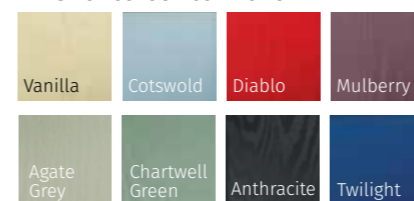

WITH ITS AMERICAN STYLE THE GLENEAGLES IS PROVEN TO BE AS POPULAR HERE IN THE UK.

GLENEAGLES (GREEN)
SIMPLICITY GLAZING

GLENEAGLES (WHITE)
REFLECTIONS GLAZING

GLENEAGLES (COTSWOLD)
SYMPHONY GLAZING

GLENEAGLES (BLUE)
REFLECTIONS GLAZING

INFINITY COLOUR COLLECTION

STANDARD COLOUR COLLECTION

PRESTIGE COLOUR COLLECTION

OTHER RAL COLOURS AVAILABLE
Please speak to your installer for more details

BELFRY, SUNNINGDALE & FARMHOUSE

UNLIKE OTHER COTTAGE DOORS, THE BELFRY HAS A UNIQUE 'OFFSET ETCHED' DETAILING AND COMES IN TWO GLAZING STYLES.

The Belfry and Sunningdale are available with 2 glazing options and 4 Pilkington obscured glass designs

INFINITY COLOUR COLLECTION

STANDARD COLOUR COLLECTION

PRESTIGE COLOUR COLLECTION

OTHER RAL COLOURS AVAILABLE
Please speak to your installer for more details

MONZA SOLID (GREEN)
SOLID
HERITAGE LOCK POSITION

INFINITY COLOUR COLLECTION

STANDARD COLOUR COLLECTION

PRESTIGE COLOUR COLLECTION

OTHER RAL COLOURS AVAILABLE
Please speak to your installer for more details