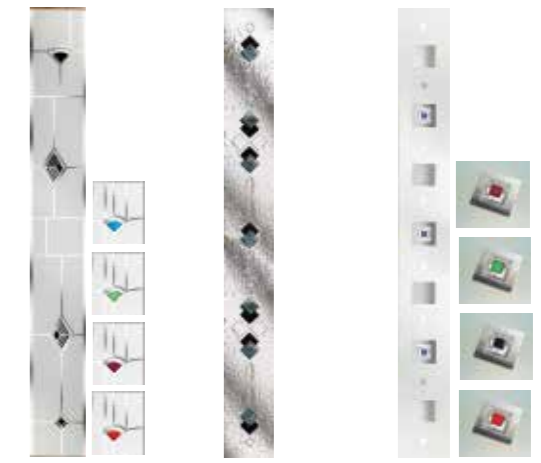

THE INOX LYON IS A TRULY FUTURISTIC CONTEMPORARY COMPOSITE DOOR WHICH ALLOWS PLENTY OF LIGHT INTO YOUR HOME.

INOX LYON (VANILLA)
TACOMA GLAZING + 1800MM HANDLE WITH STANDARD LOCK

INOX LYON (MULBERRY)
TAHOE RED GLAZING + 1400MM HANDLE AND HERITAGE LOCK

INOX MONACO

INOX MONACO (ANTHRACITE)
SYMPHONY GLAZING + 600MM HANDLE WITH STANDARD LOCK

INOX MONACO (IRISH OAK)
SATIN GLAZING + 1400MM HANDLE AND HERITAGE LOCK

THE INOX MONACO IS A GRACEFUL DESIGN WITH A BEAUTIFUL LARGE CENTRE LINE THAT DRAWS IN THE EYE.

INOX MONACO (RED)
MURANO BLACK GLAZING
+ 600MM HANDLE &
STANDARD LOCK

INOX MONACO (AGATE GREY)
TAHOE BLACK GLAZING
+ 1400MM HANDLE &
HERITAGE LOCK

The Inox Monaco is available with 4 glazing options and 4 Pilkington obscured glass designs