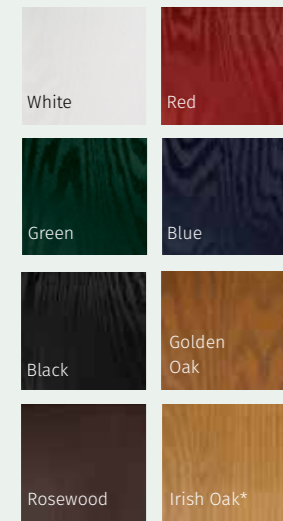

THE WIDEST RANGE OF COLOURS

With our high performance paint technology, we can offer a wide range of colours for doors and colour foils for door frames giving you a fantastic choice for your home.

Doors are white inside. Frames are smooth white inside. Actual product colours may vary from colours shown on your monitor or printed brochure. Colours can be verified by ordering a colour swatch sample from your installer.

STANDARD COLOUR COLLECTION

PRESTIGE COLOUR COLLECTION

COLOUR MATCH DRIP BARS

All of our composite doors come in a wide range of different colours, from traditional to flamboyant, so we've made sure you can now colour match your door and drip bar in most colours from our colour collection. Please ask your installer for more details.