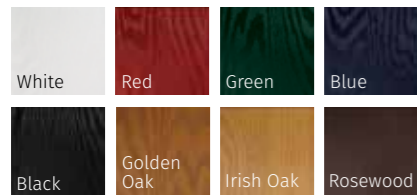

THE WIDEST RANGE OF COLOURS

With our high performance paint technology, we can offer a wide range of colours for doors and colour foils for door frames giving you a fantastic choice for your home.

Doors are white inside. Frames are smooth white inside. Actual product colours may vary from colours shown on your monitor or printed brochure. Colours can be verified by ordering a colour swatch sample from your installer.

ST ANDREWS (VANILLA)
HAVANA GLAZING

ST ANDREWS (AGATE GREY)
DORCHESTER AMBER GLAZING

ST ANDREWS (IRISH OAK)
SIMPLICITY GLAZING

ST ANDREWS (SOLID BLACK)
HERITAGE LOCK FINGER PULL

INFINITY COLOUR COLLECTION

STANDARD COLOUR COLLECTION

PRESTIGE COLOUR COLLECTION

COLOUR MATCH FRAME COLLECTION

OTHER RAL COLOURS AVAILABLE

Please speak to your installer for more details

COLOUR MATCH FRAME COLLECTION

RIVIERA, PORTRUSH & SUNBURST

INFINITY COLOUR COLLECTION

STANDARD COLOUR COLLECTION

PRESTIGE COLOUR COLLECTION

These doors are available with 9 glazing options and 4 Pilkington obscured glass designs

COLOUR MATCH DRIP BARS ON ALL OUR DOORS