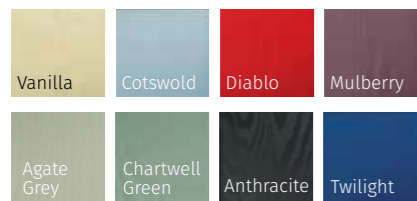

STIPPLOYTE

MINSTER

COTSWOLD

SATIN

COLOUR MATCH DRIP BARS • A COLOUR MATCH DRIP BAR TO FIT EVERY DOOR STYLE

COLOUR MATCH DRIP BARS ON ALL OUR DOORS

ST ANDREWS (TWILIGHT)
REFLECTIONS GLAZING

REMINISCENT OF THE 1930'S DOOR STYLES, THE ST ANDREWS IS AVAILABLE IN A SOLID DOOR OPTION AS WELL AS GLAZED.

ST ANDREWS (VANILLA)
HAVANA GLAZING

ST ANDREWS (AGATE GREY)
DORCHESTER AMBER GLAZING

ST ANDREWS (IRISH OAK)
SIMPLICITY GLAZING

ST ANDREWS (SOLID BLACK)
HERITAGE LOCK FINGER PULL

INFINITY COLOUR COLLECTION

STANDARD COLOUR COLLECTION

PRESTIGE COLOUR COLLECTION

COLOUR MATCH FRAME COLLECTION

OTHER RAL COLOURS AVAILABLE

Please speak to your installer for more details

COLOUR MATCH FRAME COLLECTION

RIVIERA, PORTRUSH & SUNBURST

INFINITY COLOUR COLLECTION

STANDARD COLOUR COLLECTION

PRESTIGE COLOUR COLLECTION

These doors are available with 9 glazing options and 4 Pilkington obscured glass designs

COLOUR MATCH DRIP BARS ON ALL OUR DOORS