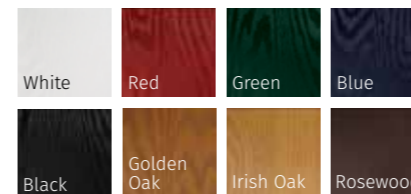

INOX MONACO (RED)
MURANO BLACK GLAZING
+ 600MM HANDLE &
STANDARD LOCK

INOX MONACO (AGATE GREY)
TAHOE BLACK GLAZING
+ 1400MM HANDLE &
HERITAGE LOCK

The Inox Monaco is available with 4 glazing options and 4 Pilkington obscured glass designs

INFINITY COLOUR COLLECTION

STANDARD COLOUR COLLECTION

PRESTIGE COLOUR COLLECTION

OTHER RAL COLOURS AVAILABLE
Please speak to your installer for more details

INOX NICE

INOX NICE (VANILLA)
600MM HANDLE WITH
STANDARD LOCK