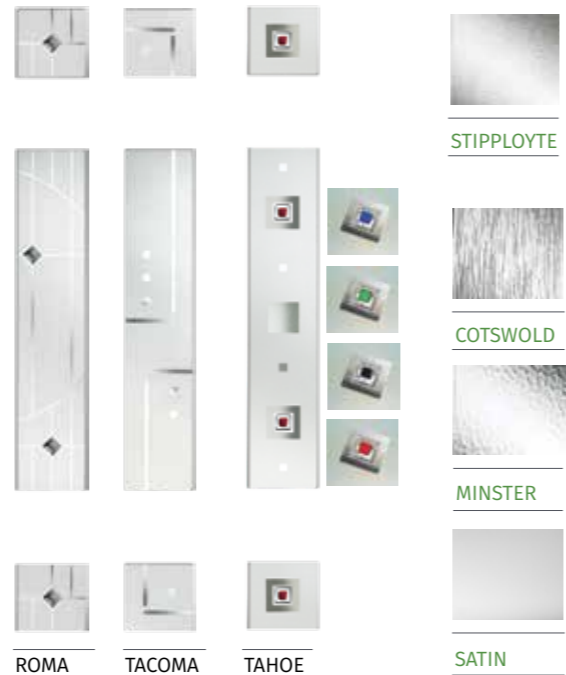

WITH ITS SIMPLE SLIM GLAZED PANEL AND PARALLEL PULL HANDLE, THE AUGUSTA HAS A CLEAN MODERN STYLE.

AUGUSTA (CHARTWELL GREEN)
REFLECTIONS GLAZING
STANDARD LOCK POSITION

AUGUSTA (BLACK)
MURANO BLACK GLAZING
HERITAGE LOCK POSITION

The Augusta is available with 4 glazing options and 4 Pilkington obscured glass designs

INFINITY COLOUR COLLECTION

STANDARD COLOUR COLLECTION

PRESTIGE COLOUR COLLECTION

INOX LYON

INOX LYON (WHITE) 600MM HANDLE + STANDARD LOCK

INOX LYON (TWILIGHT) 1400MM HANDLE + HERITAGE LOCK

The Inox Lyon is available with 3 glazing options and 4 Pilkington obscured glass designs

INFINITY COLOUR COLLECTION

STANDARD COLOUR COLLECTION

PRESTIGE COLOUR COLLECTION

INOX MONACO

INOX MONACO (ANTHRACITE)
SYMPHONY GLAZING + 600MM HANDLE WITH STANDARD LOCK

INOX MONACO (IRISH OAK)
SATIN GLAZING + 1400MM HANDLE AND HERITAGE LOCK

THE INOX MONACO IS A GRACEFUL DESIGN WITH A BEAUTIFUL LARGE CENTRE LINE THAT DRAWS IN THE EYE.