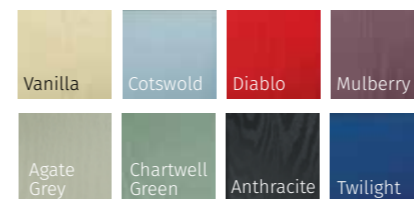

INFINITY COLOUR COLLECTION

STANDARD COLOUR COLLECTION

PRESTIGE COLOUR COLLECTION

GLENEAGLES

The Gleneagles is available with 6 glazing options and 4 Pilkington obscured glass designs

REFLECTIONS MODENA SIMPLICITY

FRENCH MURANO SYMPHONY

MINSTER STIPPLOYTE

SATIN COTSWOLD

GLENEAGLES (IRISH OAK)
MURANO BLACK GLAZING

COLOUR MATCH DRIP BARS • A COLOUR MATCH DRIP BAR TO FIT EVERY DOOR STYLE • COLOUR MATCH DRIP BARS ON ALL OUR DOORS

WITH ITS AMERICAN STYLE THE GLENEAGLES IS PROVEN TO BE AS POPULAR HERE IN THE UK.

GLENEAGLES (GREEN)
SIMPLICITY GLAZING

GLENEAGLES (WHITE)
REFLECTIONS GLAZING

GLENEAGLES (COTSWOLD)
SYMPHONY GLAZING

GLENEAGLES (BLUE)
REFLECTIONS GLAZING

INFINITY COLOUR COLLECTION

STANDARD COLOUR COLLECTION

PRESTIGE COLOUR COLLECTION

OTHER RAL COLOURS AVAILABLE
Please speak to your installer for more details

BELFRY, SUNNINGDALE & FARMHOUSE

UNLIKE OTHER COTTAGE DOORS, THE BELFRY HAS A UNIQUE 'OFFSET ETCHED' DETAILING AND COMES IN TWO GLAZING STYLES.