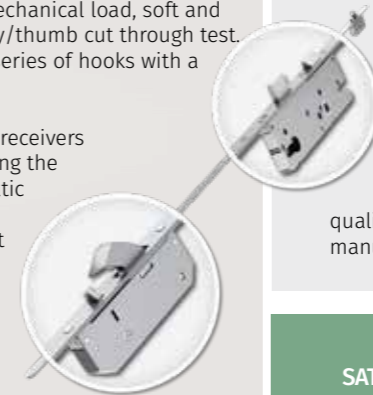

The hooks are engaged into receivers in the outer frame upon lifting the handle or by a semi-automatic function on 'slam-shut' variants. The designs protect the door from forced entry by remaining firm inside the receiver.