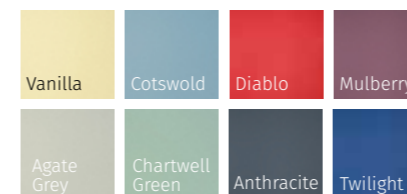

THE WIDEST RANGE OF COLOURS

With our high performance paint technology, we can offer a wide range of colours for doors and colour foils for door frames giving you a fantastic choice for your home.

Doors are white inside. Frames are smooth white inside. Actual product colours may vary from colours shown on your monitor or printed brochure. Colours can be verified by ordering a colour swatch sample from your installer.

The Vilamoura Smooth is available with 4 glazing options and 4 Pilkington obscured glass designs

INFINITY SMOOTH COLOUR COLLECTION

STANDARD COLOUR COLLECTION

PRESTIGE COLOUR COLLECTION

COLOUR MATCH COLLECTION

MATCH YOUR FRAME TO YOUR DOOR

CARNOUSTIE, PENINA & BIRKDALE

INFINITY COLOUR COLLECTION

STANDARD COLOUR COLLECTION

PRESTIGE COLOUR COLLECTION

OUR MOST POPULAR TRADITIONAL COMPOSITE DOORS

These doors are available with 13* glazing options and 4 Pilkington obscured glass designs

COLOUR MATCH DRIP BARS ON ALL OUR DOORS

* 14 glass options are available for the Carnoustie door only. Not all glass options are available with the Penina and Birkdale.

Dorchester, Murano and Tahoe are available with different colour bevel options as illustrated.