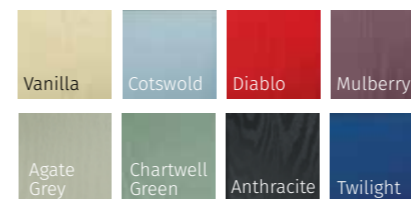

INOX MONACO (RED)
MURANO BLACK GLAZING
+ 600MM HANDLE &
STANDARD LOCK

INOX MONACO (AGATE GREY)
TAHOE BLACK GLAZING
+ 1400MM HANDLE &
HERITAGE LOCK

The Inox Monaco is available with 4 glazing options and 4 Pilkington obscured glass designs

INFINITY COLOUR COLLECTION

STANDARD COLOUR COLLECTION

PRESTIGE COLOUR COLLECTION

OTHER RAL COLOURS AVAILABLE
Please speak to your installer for more details

INOX NICE

INOX NICE (VANILLA)
600MM HANDLE WITH
STANDARD LOCK