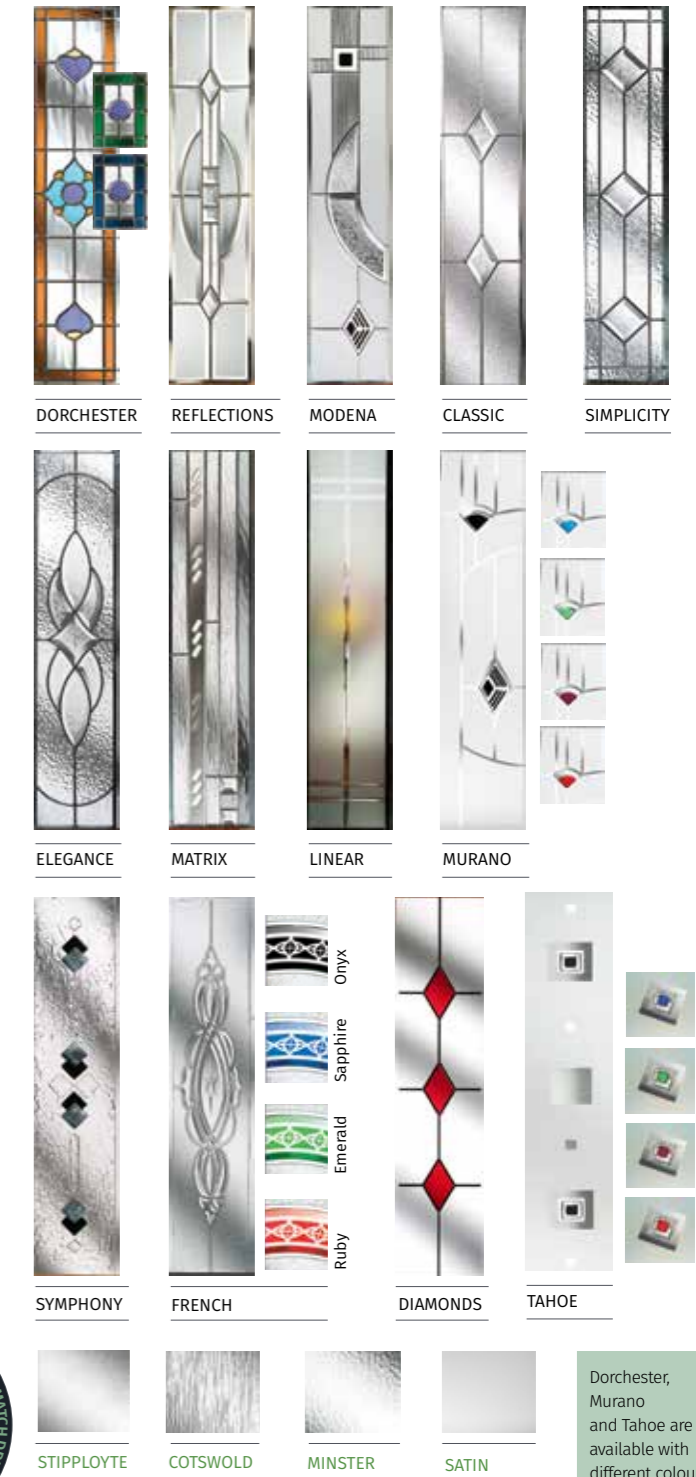

The Vilamoura Smooth is available with 4 glazing options and 4 Pilkington obscured glass designs

INFINITY SMOOTH COLOUR COLLECTION

STANDARD COLOUR COLLECTION

PRESTIGE COLOUR COLLECTION

COLOUR MATCH COLLECTION

MATCH YOUR FRAME TO YOUR DOOR

CARNOUSTIE, PENINA & BIRKDALE

INFINITY COLOUR COLLECTION

STANDARD COLOUR COLLECTION

PRESTIGE COLOUR COLLECTION

OUR MOST POPULAR TRADITIONAL COMPOSITE DOORS

These doors are available with 13* glazing options and 4 Pilkington obscured glass designs

COLOUR MATCH DRIP BARS ON ALL OUR DOORS

* 14 glass options are available for the Carnoustie door only. Not all glass options are available with the Penina and Birkdale.

Dorchester, Murano and Tahoe are available with different colour bevel options as illustrated.