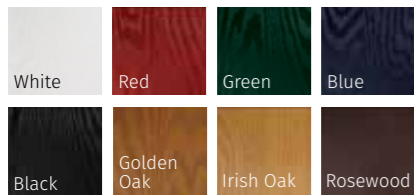

STANDARD COLOUR COLLECTION

PRESTIGE COLOUR COLLECTION

COLOUR MATCH FRAME COLLECTION

OTHER RAL COLOURS AVAILABLE

Please speak to your installer for more details

COLOUR MATCH FRAME COLLECTION

RIVIERA, PORTRUSH & SUNBURST

LYTHAM (ROSEWOOD)
ELEGANCE GLAZING

LYTHAM (TWILIGHT)
MURANO BLUE GLAZING

LYTHAM GRID (BLACK)
COTSWOLD GLAZING

INFINITY COLOUR COLLECTION

STANDARD COLOUR COLLECTION

PRESTIGE COLOUR COLLECTION

OTHER RAL COLOURS AVAILABLE

INFINITY COLOUR COLLECTION

STANDARD COLOUR COLLECTION

PRESTIGE COLOUR COLLECTION

GLENEAGLES

The Gleneagles is available with 6 glazing options and 4 Pilkington obscured glass designs

REFLECTIONS MODENA SIMPLICITY