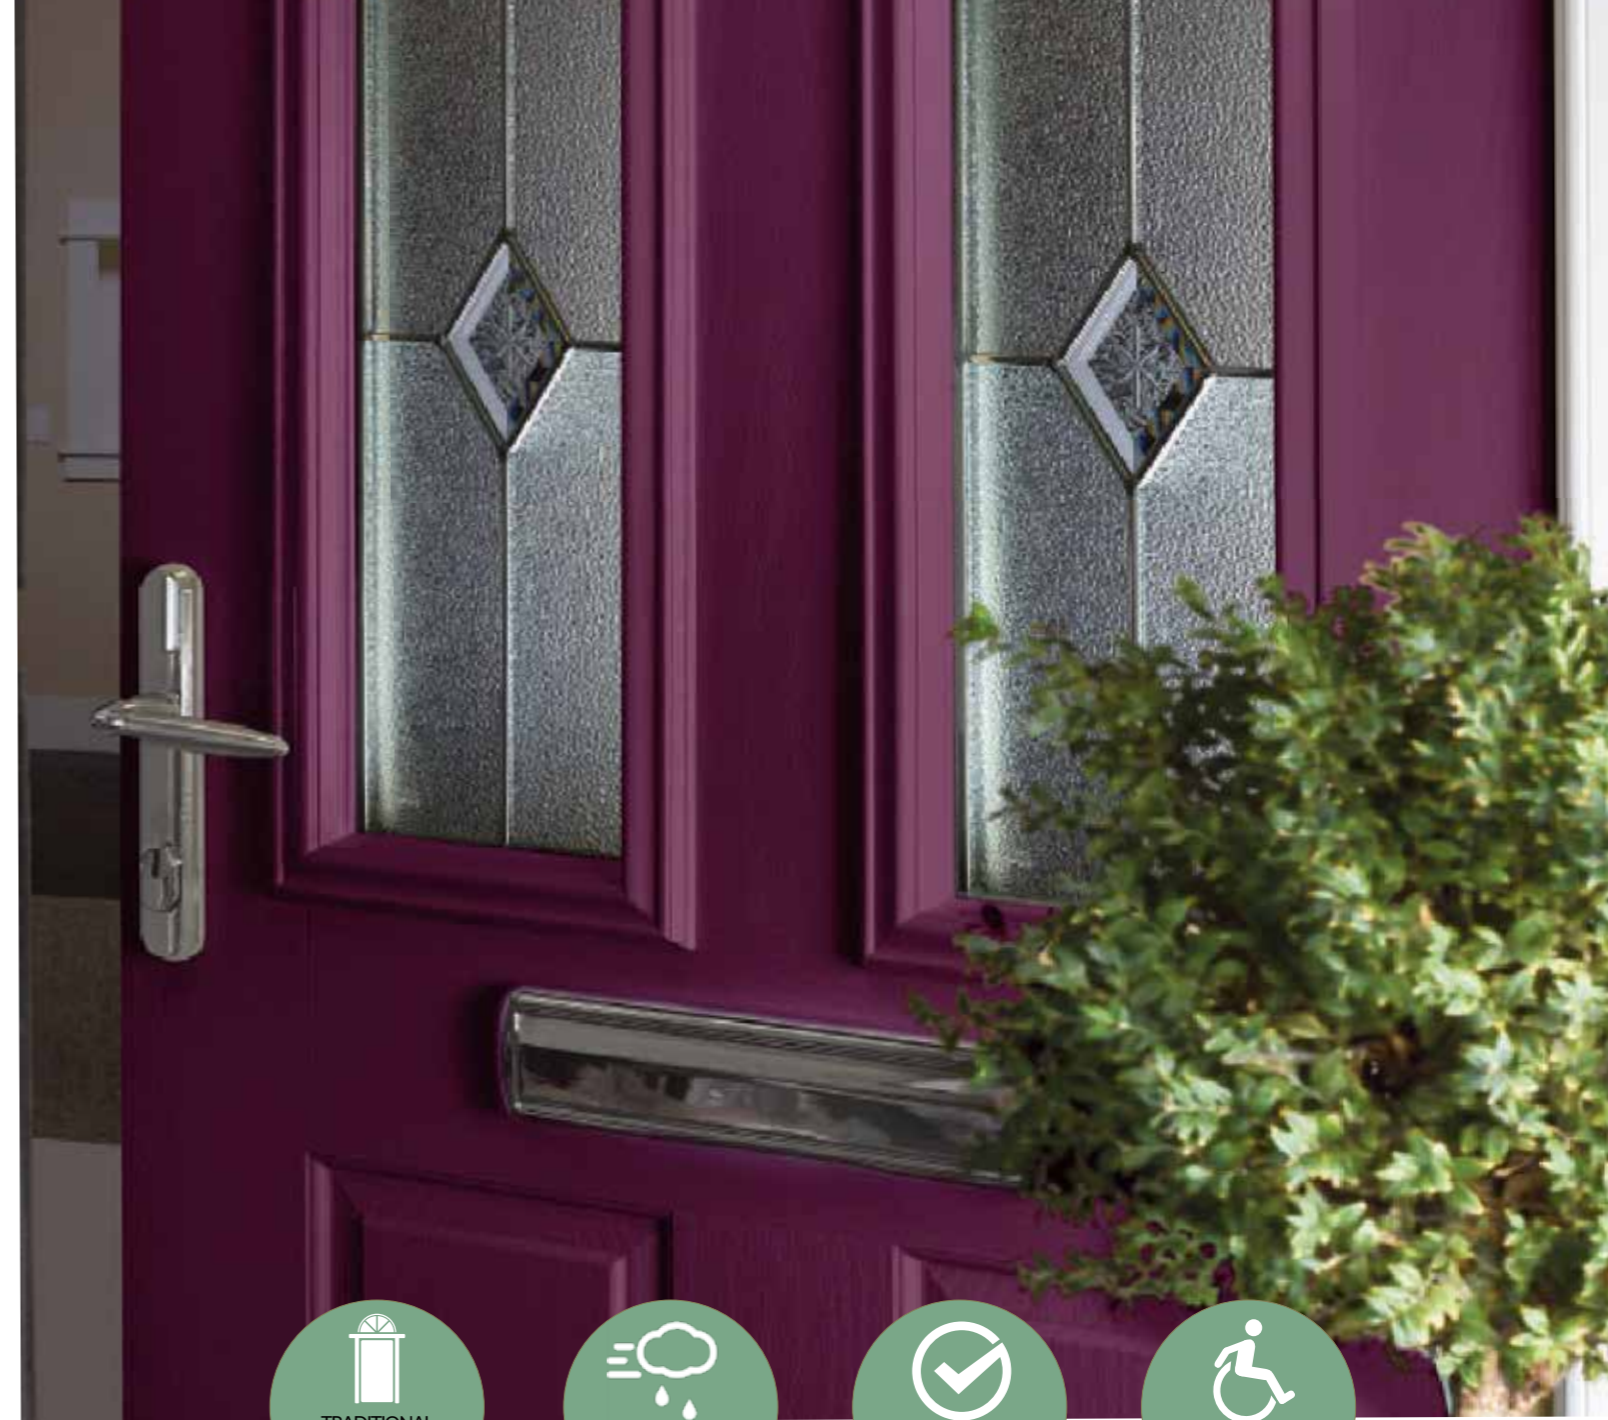

Our Composite Door Collection is a complete range of thermally efficient composite doors manufactured to the highest quality standards.

There are 19 Traditional styles and 9 Contemporary styles offering you the best choice for your home and our unique Inox range (page 34) with stainless steel glazing covers, adds exclusive designer style.

We also offer doors with toplights and sidelights when required in either a matching composite side panel or glass options.

For disabled access we offer a Building Regulations Part M compliant aluminium threshold.