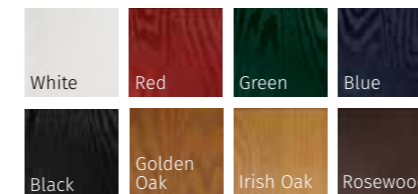

INFINITY COLOUR COLLECTION

STANDARD COLOUR COLLECTION