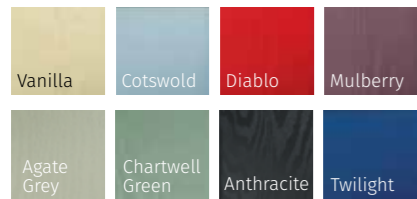

INFINITY COLOUR COLLECTION

STANDARD COLOUR COLLECTION

PRESTIGE COLOUR COLLECTION

OTHER RAL COLOURS AVAILABLE
Please speak to your installer for more details

INOX NICE

INOX NICE (VANILLA)
600MM HANDLE WITH
STANDARD LOCK

INOX NICE (GREEN)
1400MM HANDLE WITH
HERITAGE LOCK

The Inox Nice is available with 3 glazing options and 4 Pilkington obscured glass designs

INFINITY COLOUR COLLECTION

STANDARD COLOUR COLLECTION

PRESTIGE COLOUR COLLECTION

OTHER RAL COLOURS AVAILABLE
Please speak to your installer for more details

A MEDITERRANEAN STYLE WITH FOUR DECORATIVE LITES ALLOWING LIGHT TO STREAM IN WITHOUT COMPROMISING YOUR PRIVACY.

INOX NICE (ANTHRACITE)
MURANO BLACK GLAZING + 1400MM HANDLE WITH STANDARD LOCK