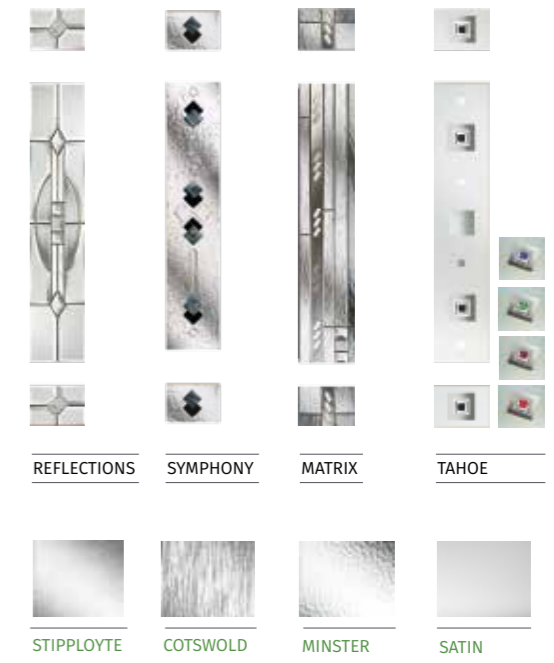

VILAMOURA

VILAMOURA (VANILLA) TAHOE BLACK GLAZING
1400MM HANDLE WITH HERITAGE LOCK POSITION

VILAMOURA RED REFLECTIONS GLAZING
600MM HANDLE WITH STANDARD LOCK POSITION

GIVE YOUR HOME A CONTEMPORARY TWIST WITH THE VILAMOURA AND COMPLETELY TRANSFORM THE LOOK OF YOUR SPACE.

VILAMOURA (GREEN)
MATRIX GLAZING
HERITAGE LOCK POSITION

VILAMOURA (ANTHRACITE)
MATRIX GLAZING
STANDARD LOCK POSITION

The Vilamoura is available with 4 glazing options and 4 Pilkington obscured glass designs