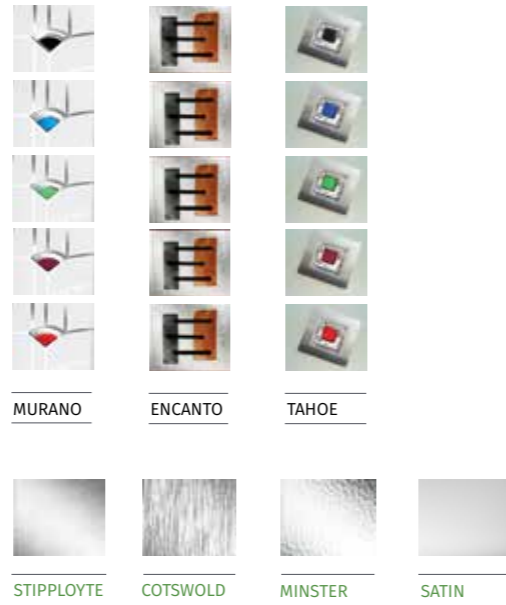

INOX MONACO

INOX MONACO (ANTHRACITE)
SYMPHONY GLAZING + 600MM HANDLE WITH STANDARD LOCK

INOX MONACO (IRISH OAK)
SATIN GLAZING + 1400MM HANDLE AND HERITAGE LOCK

THE INOX MONACO IS A GRACEFUL DESIGN WITH A BEAUTIFUL LARGE CENTRE LINE THAT DRAWS IN THE EYE.

INOX MONACO (RED)
MURANO BLACK GLAZING
+ 600MM HANDLE &
STANDARD LOCK

INOX MONACO (AGATE GREY)
TAHOE BLACK GLAZING
+ 1400MM HANDLE &
HERITAGE LOCK

The Inox Monaco is available with 4 glazing options and 4 Pilkington obscured glass designs

INFINITY COLOUR COLLECTION

STANDARD COLOUR COLLECTION

PRESTIGE COLOUR COLLECTION

OTHER RAL COLOURS AVAILABLE
Please speak to your installer for more details

INOX NICE

INOX NICE (VANILLA)
600MM HANDLE WITH
STANDARD LOCK

INOX NICE (GREEN)
1400MM HANDLE WITH
HERITAGE LOCK

The Inox Nice is available with 3 glazing options and 4 Pilkington obscured glass designs

INFINITY COLOUR COLLECTION

STANDARD COLOUR COLLECTION

PRESTIGE COLOUR COLLECTION