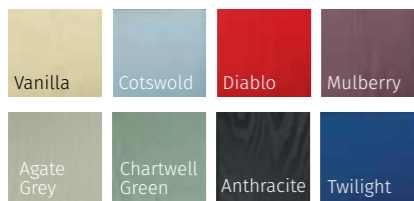

STANDARD COLOUR COLLECTION

PRESTIGE COLOUR COLLECTION

COLOUR MATCH FRAME COLLECTION

OTHER RAL COLOURS AVAILABLE

Please speak to your installer for more details

COLOUR MATCH FRAME COLLECTION

RIVIERA, PORTRUSH & SUNBURST

LINEAR

DIAMONDS

Diamonds is also available in clear, bevel, blue green and grey

ELEGANCE

MURANO

SIMPLICITY

SYMPHONY

STIPPLLOYTE

LYTHAM (ROSEWOOD)
ELEGANCE GLAZING

LYTHAM (TWILIGHT)
MURANO BLUE GLAZING

LYTHAM GRID (BLACK)
COTSWOLD GLAZING

INFINITY COLOUR COLLECTION

STANDARD COLOUR COLLECTION

PRESTIGE COLOUR COLLECTION

OTHER RAL COLOURS AVAILABLE

INFINITY COLOUR COLLECTION

STANDARD COLOUR COLLECTION

PRESTIGE COLOUR COLLECTION

GLENEAGLES

The Gleneagles is available with 6 glazing options and 4 Pilkington obscured glass designs

REFLECTIONS MODENA SIMPLICITY