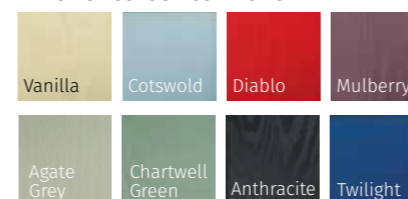

STANDARD COLOUR COLLECTION

PRESTIGE COLOUR COLLECTION

COLOUR MATCH FRAME COLLECTION

OTHER RAL COLOURS AVAILABLE

Please speak to your installer for more details

COLOUR MATCH FRAME COLLECTION

RIVIERA, PORTRUSH & SUNBURST

LINEAR

DIAMONDS

Diamonds is also available in clear, bevel, blue green and grey

ELEGANCE

MURANO

SIMPLICITY

SYMPHONY

STIPPLLOYTE

LYTHAM (ROSEWOOD)
ELEGANCE GLAZING

LYTHAM (TWILIGHT)
MURANO BLUE GLAZING

LYTHAM GRID (BLACK)
COTSWOLD GLAZING

INFINITY COLOUR COLLECTION

STANDARD COLOUR COLLECTION

PRESTIGE COLOUR COLLECTION

OTHER RAL COLOURS AVAILABLE

INFINITY COLOUR COLLECTION

STANDARD COLOUR COLLECTION

PRESTIGE COLOUR COLLECTION

GLENEAGLES

The Gleneagles is available with 6 glazing options and 4 Pilkington obscured glass designs

REFLECTIONS MODENA SIMPLICITY