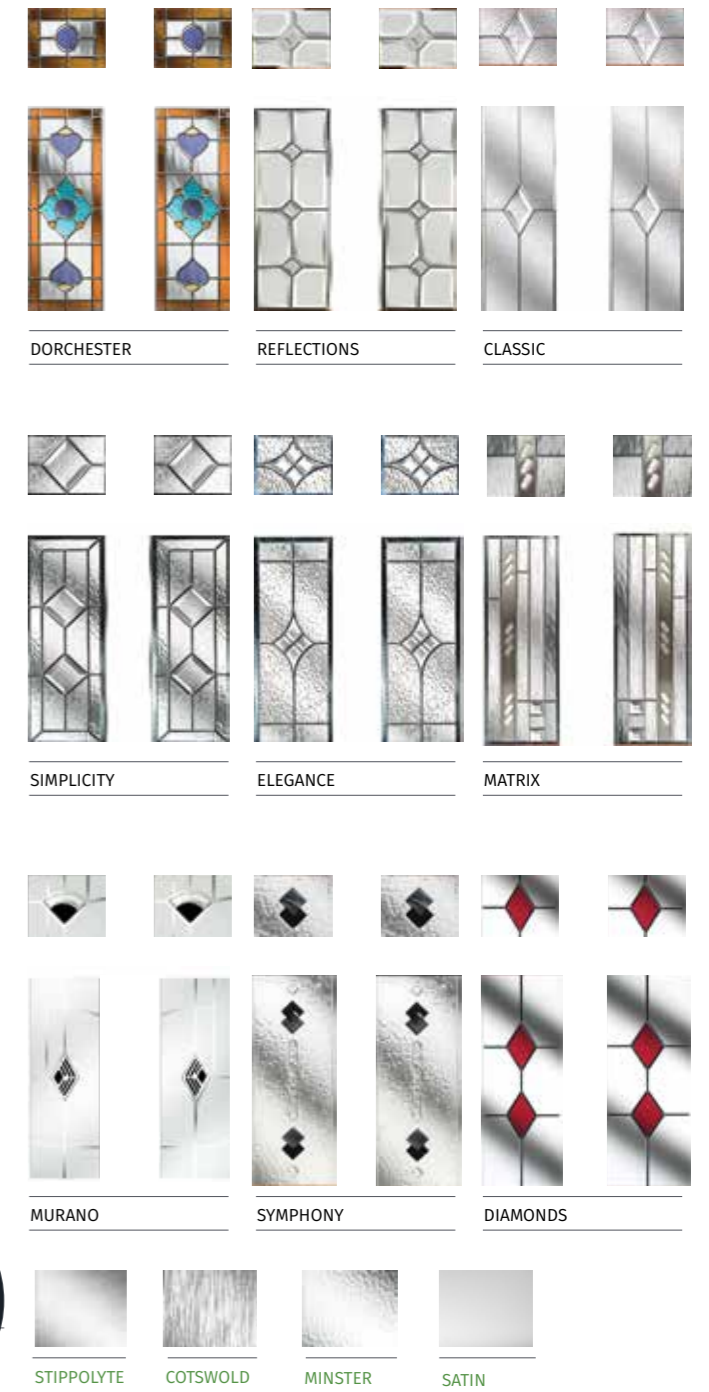

LYTHAM (ROSEWOOD)
ELEGANCE GLAZING

LYTHAM (TWILIGHT)
MURANO BLUE GLAZING

LYTHAM GRID (BLACK)
COTSWOLD GLAZING

INFINITY COLOUR COLLECTION

STANDARD COLOUR COLLECTION

PRESTIGE COLOUR COLLECTION

OTHER RAL COLOURS AVAILABLE

Please speak to your installer for more details

TROON, MUIRFIELD & MUIRFIELD SOLID

THE TROON IS A TRADITIONAL 6 PANEL DOOR ENHANCED WITH EITHER TWO OR FOUR SMALL GLAZING DETAILS

The Troon is available with 9 glazing options and 4 Pilkington obscured glass designs

INFINITY COLOUR COLLECTION

STANDARD COLOUR COLLECTION

PRESTIGE COLOUR COLLECTION

GLENEAGLES

The Gleneagles is available with 6 glazing options and 4 Pilkington obscured glass designs

REFLECTIONS MODENA SIMPLICITY