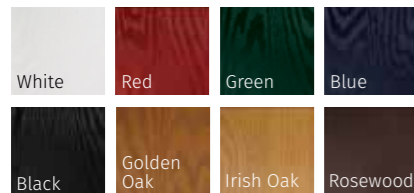

INFINITY COLOUR COLLECTION

STANDARD COLOUR COLLECTION