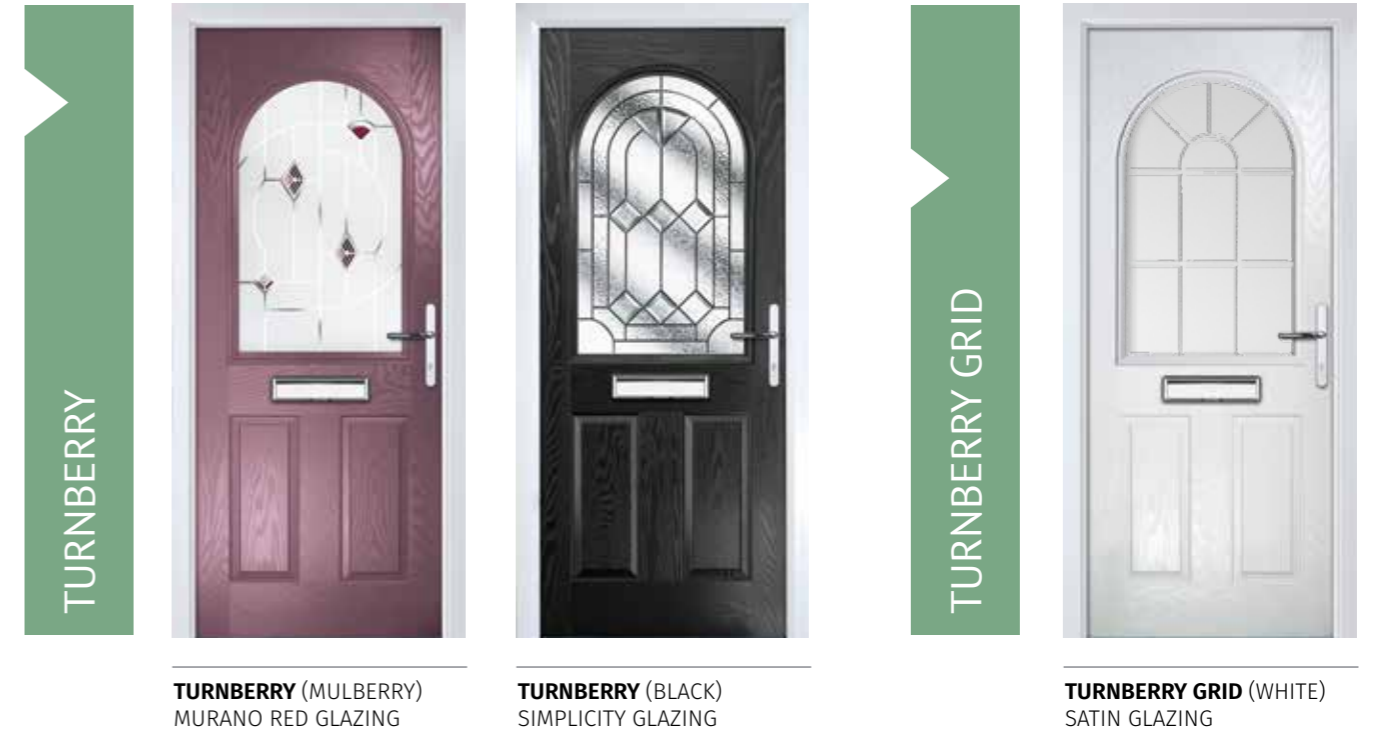

THE LARGE GLAZED AREAS OF THE TRADITIONAL TURNBERRY CAN ALSO BE ENHANCED WITH THE GRIDLITE OPTION