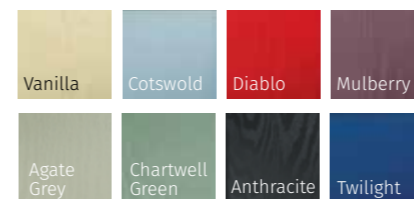

STIPPLOYTE

MINSTER

COTSWOLD

SATIN

COLOUR MATCH DRIP BARS • A COLOUR MATCH DRIP BAR TO FIT EVERY DOOR STYLE

COLOUR MATCH DRIP BARS ON ALL OUR DOORS

ST ANDREWS (TWILIGHT)
REFLECTIONS GLAZING

REMINISCENT OF THE 1930'S DOOR STYLES, THE ST ANDREWS IS AVAILABLE IN A SOLID DOOR OPTION AS WELL AS GLAZED.

ST ANDREWS (VANILLA)
HAVANA GLAZING

ST ANDREWS (AGATE GREY)
DORCHESTER AMBER GLAZING

ST ANDREWS (IRISH OAK)
SIMPLICITY GLAZING

ST ANDREWS (SOLID BLACK)
HERITAGE LOCK FINGER PULL

INFINITY COLOUR COLLECTION

STANDARD COLOUR COLLECTION

PRESTIGE COLOUR COLLECTION

COLOUR MATCH FRAME COLLECTION

OTHER RAL COLOURS AVAILABLE

Please speak to your installer for more details

COLOUR MATCH FRAME COLLECTION

RIVIERA, PORTRUSH & SUNBURST

INFINITY COLOUR COLLECTION

STANDARD COLOUR COLLECTION

PRESTIGE COLOUR COLLECTION

These doors are available with 9 glazing options and 4 Pilkington obscured glass designs

COLOUR MATCH DRIP BARS ON ALL OUR DOORS