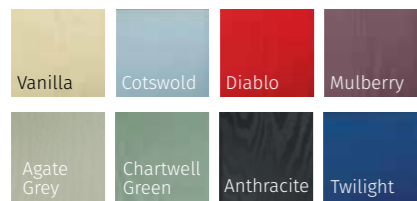

THE WIDEST RANGE OF COLOURS

With our high performance paint technology, we can offer a wide range of colours for doors and colour foils for door frames giving you a fantastic choice for your home.

Doors are white inside. Frames are smooth white inside. Actual product colours may vary from colours shown on your monitor or printed brochure. Colours can be verified by ordering a colour swatch sample from your installer.

The Vilamoura Smooth is available with 4 glazing options and 4 Pilkington obscured glass designs

INFINITY SMOOTH COLOUR COLLECTION

STANDARD COLOUR COLLECTION

PRESTIGE COLOUR COLLECTION

COLOUR MATCH COLLECTION

MATCH YOUR FRAME TO YOUR DOOR

CARNOUSTIE, PENINA & BIRKDALE

INFINITY COLOUR COLLECTION

STANDARD COLOUR COLLECTION

PRESTIGE COLOUR COLLECTION

OUR MOST POPULAR TRADITIONAL COMPOSITE DOORS

These doors are available with 13* glazing options and 4 Pilkington obscured glass designs

COLOUR MATCH DRIP BARS ON ALL OUR DOORS

* 14 glass options are available for the Carnoustie door only. Not all glass options are available with the Penina and Birkdale.

Dorchester, Murano and Tahoe are available with different colour bevel options as illustrated.