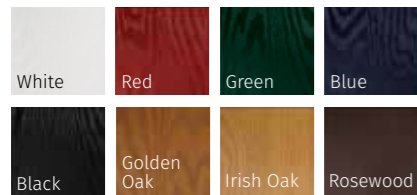

THE WIDEST RANGE OF COLOURS

With our high performance paint technology, we can offer a wide range of colours for doors and colour foils for door frames giving you a fantastic choice for your home.

Doors are white inside. Frames are smooth white inside. Actual product colours may vary from colours shown on your monitor or printed brochure. Colours can be verified by ordering a colour swatch sample from your installer.

The Vilamoura Smooth is available with 4 glazing options and 4 Pilkington obscured glass designs

INFINITY SMOOTH COLOUR COLLECTION

STANDARD COLOUR COLLECTION

PRESTIGE COLOUR COLLECTION

COLOUR MATCH COLLECTION

MATCH YOUR FRAME TO YOUR DOOR

CARNOUSTIE, PENINA & BIRKDALE

INFINITY COLOUR COLLECTION

STANDARD COLOUR COLLECTION

PRESTIGE COLOUR COLLECTION

OUR MOST POPULAR TRADITIONAL COMPOSITE DOORS

These doors are available with 13* glazing options and 4 Pilkington obscured glass designs

COLOUR MATCH DRIP BARS ON ALL OUR DOORS

* 14 glass options are available for the Carnoustie door only. Not all glass options are available with the Penina and Birkdale.

Dorchester, Murano and Tahoe are available with different colour bevel options as illustrated.