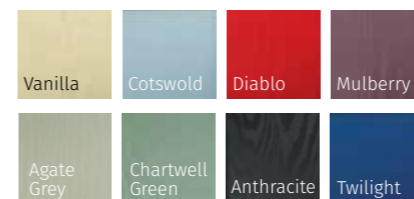

STANDARD COLOUR COLLECTION

PRESTIGE COLOUR COLLECTION

COLOUR MATCH FRAME COLLECTION

OTHER RAL COLOURS AVAILABLE

Please speak to your installer for more details

COLOUR MATCH FRAME COLLECTION

RIVIERA, PORTRUSH & SUNBURST

INFINITY COLOUR COLLECTION

STANDARD COLOUR COLLECTION

PRESTIGE COLOUR COLLECTION

These doors are available with 9 glazing options and 4 Pilkington obscured glass designs

COLOUR MATCH DRIP BARS ON ALL OUR DOORS

THE LARGE GLAZED AREAS OF THE TRADITIONAL TURNBERRY CAN ALSO BE ENHANCED WITH THE GRIDLITE OPTION

INFINITY COLOUR COLLECTION

STANDARD COLOUR COLLECTION

PRESTIGE COLOUR COLLECTION

LYTHAM & LYTHAM GRID

The Lytham is available with 6 glazing options and 4 Pilkington obscured glass designs

LINEAR

DIAMONDS

Diamonds is also available in clear, bevel, blue green and grey

ELEGANCE

MURANO

SIMPLICITY

SYMPHONY

STIPPLLOYTE