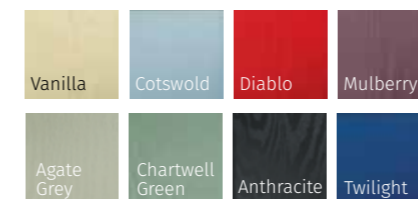

INFINITY COLOUR COLLECTION

STANDARD COLOUR COLLECTION

PRESTIGE COLOUR COLLECTION

OTHER RAL COLOURS AVAILABLE
Please speak to your installer for more details

BELFRY, SUNNINGDALE & FARMHOUSE

UNLIKE OTHER COTTAGE DOORS, THE BELFRY HAS A UNIQUE 'OFFSET ETCHED' DETAILING AND COMES IN TWO GLAZING STYLES.

MONZA SOLID (GREEN)
SOLID
HERITAGE LOCK POSITION

INFINITY COLOUR COLLECTION

STANDARD COLOUR COLLECTION

PRESTIGE COLOUR COLLECTION

OTHER RAL COLOURS AVAILABLE
Please speak to your installer for more details

VILAMOURA (GREEN)
MATRIX GLAZING
HERITAGE LOCK POSITION

VILAMOURA (ANTHRACITE)
MATRIX GLAZING
STANDARD LOCK POSITION

The Vilamoura is available with 4 glazing options and 4 Pilkington obscured glass designs

INFINITY COLOUR COLLECTION

STANDARD COLOUR COLLECTION

PRESTIGE COLOUR COLLECTION

AUGUSTA

AUGUSTA (TWILIGHT)
MATRIX GLAZING + 1400MM HANDLE WITH HERITAGE LOCK

AUGUSTA (COTSWOLD)
SIMPLICITY GLAZING + 1800MM HANDLE WITH HERITAGE LOCK