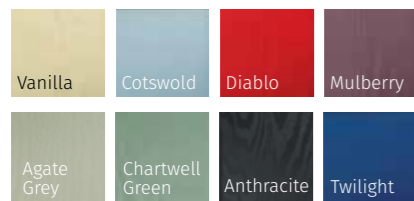

INFINITY COLOUR COLLECTION

STANDARD COLOUR COLLECTION

PRESTIGE COLOUR COLLECTION

GLENEAGLES

The Gleneagles is available with 6 glazing options and 4 Pilkington obscured glass designs

REFLECTIONS MODENA SIMPLICITY

WITH ITS AMERICAN STYLE THE GLENEAGLES IS PROVEN TO BE AS POPULAR HERE IN THE UK.

GLENEAGLES (GREEN)
SIMPLICITY GLAZING

GLENEAGLES (WHITE)
REFLECTIONS GLAZING

GLENEAGLES (COTSWOLD)
SYMPHONY GLAZING

GLENEAGLES (BLUE)
REFLECTIONS GLAZING

INFINITY COLOUR COLLECTION

STANDARD COLOUR COLLECTION

PRESTIGE COLOUR COLLECTION

OTHER RAL COLOURS AVAILABLE
Please speak to your installer for more details

BELFRY, SUNNINGDALE & FARMHOUSE

UNLIKE OTHER COTTAGE DOORS, THE BELFRY HAS A UNIQUE 'OFFSET ETCHED' DETAILING AND COMES IN TWO GLAZING STYLES.

The Belfry and Sunningdale are available with 2 glazing options and 4 Pilkington obscured glass designs

INFINITY COLOUR COLLECTION

STANDARD COLOUR COLLECTION

PRESTIGE COLOUR COLLECTION

OTHER RAL COLOURS AVAILABLE
Please speak to your installer for more details