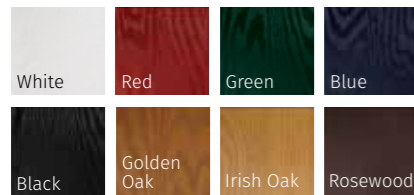

INFINITY COLOUR COLLECTION

STANDARD COLOUR COLLECTION

PRESTIGE COLOUR COLLECTION

GLENEAGLES

The Gleneagles is available with 6 glazing options and 4 Pilkington obscured glass designs

REFLECTIONS MODENA SIMPLICITY

WITH ITS AMERICAN STYLE THE GLENEAGLES IS PROVEN TO BE AS POPULAR HERE IN THE UK.

GLENEAGLES (GREEN)
SIMPLICITY GLAZING

GLENEAGLES (WHITE)
REFLECTIONS GLAZING

GLENEAGLES (COTSWOLD)
SYMPHONY GLAZING

GLENEAGLES (BLUE)
REFLECTIONS GLAZING

INFINITY COLOUR COLLECTION

STANDARD COLOUR COLLECTION

PRESTIGE COLOUR COLLECTION

OTHER RAL COLOURS AVAILABLE
Please speak to your installer for more details

BELFRY, SUNNINGDALE & FARMHOUSE

UNLIKE OTHER COTTAGE DOORS, THE BELFRY HAS A UNIQUE 'OFFSET ETCHED' DETAILING AND COMES IN TWO GLAZING STYLES.

The Belfry and Sunningdale are available with 2 glazing options and 4 Pilkington obscured glass designs

INFINITY COLOUR COLLECTION

STANDARD COLOUR COLLECTION

PRESTIGE COLOUR COLLECTION

OTHER RAL COLOURS AVAILABLE
Please speak to your installer for more details