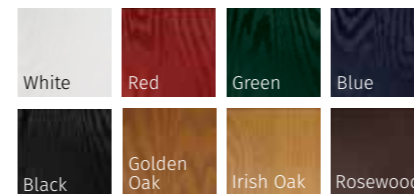

STIPPLOYTE

MINSTER

COTSWOLD

SATIN

COLOUR MATCH DRIP BARS • A COLOUR MATCH DRIP BAR TO FIT EVERY DOOR STYLE

COLOUR MATCH DRIP BARS ON ALL OUR DOORS

ST ANDREWS (TWILIGHT)
REFLECTIONS GLAZING

REMINISCENT OF THE 1930'S DOOR STYLES, THE ST ANDREWS IS AVAILABLE IN A SOLID DOOR OPTION AS WELL AS GLAZED.

ST ANDREWS (VANILLA)
HAVANA GLAZING

ST ANDREWS (AGATE GREY)
DORCHESTER AMBER GLAZING

ST ANDREWS (IRISH OAK)
SIMPLICITY GLAZING

ST ANDREWS (SOLID BLACK)
HERITAGE LOCK FINGER PULL

INFINITY COLOUR COLLECTION

STANDARD COLOUR COLLECTION

PRESTIGE COLOUR COLLECTION

COLOUR MATCH FRAME COLLECTION

OTHER RAL COLOURS AVAILABLE

Please speak to your installer for more details

COLOUR MATCH FRAME COLLECTION

RIVIERA, PORTRUSH & SUNBURST

INFINITY COLOUR COLLECTION

STANDARD COLOUR COLLECTION

PRESTIGE COLOUR COLLECTION

These doors are available with 9 glazing options and 4 Pilkington obscured glass designs

COLOUR MATCH DRIP BARS ON ALL OUR DOORS