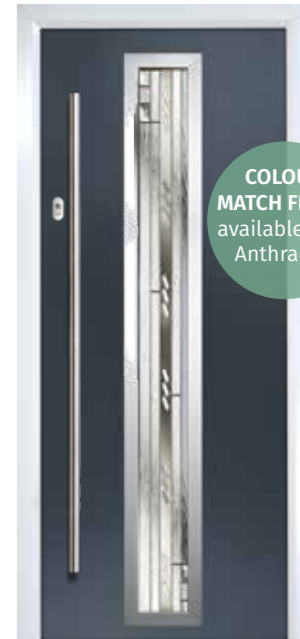

COLOUR MATCH FRAME available with Anthracite