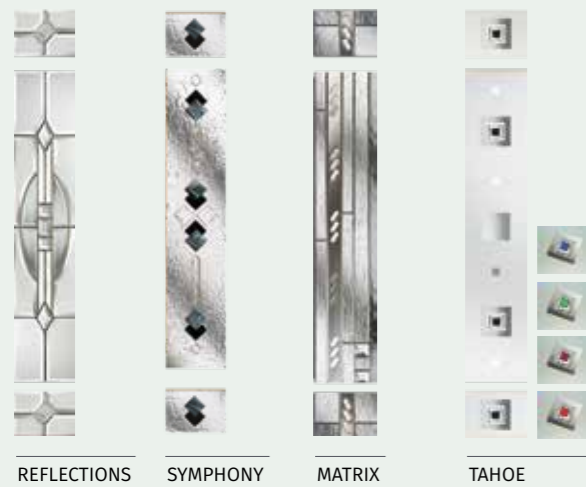

GLAZING OPTIONS

The Vilamoura Smooth is available with 4 glazing options and 4 Pilkington obscured glass designs