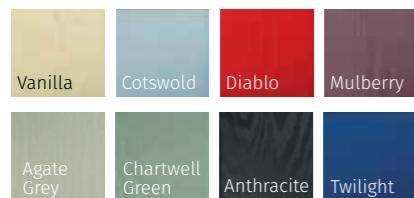

The Augusta is available with 4 glazing options and 4 Pilkington obscured glass designs

INFINITY COLOUR COLLECTION

STANDARD COLOUR COLLECTION

PRESTIGE COLOUR COLLECTION

INOX LYON

INOX LYON (WHITE) 600MM HANDLE + STANDARD LOCK

INOX LYON (TWILIGHT) 1400MM HANDLE + HERITAGE LOCK

The Inox Lyon is available with 3 glazing options and 4 Pilkington obscured glass designs

INFINITY COLOUR COLLECTION

STANDARD COLOUR COLLECTION

PRESTIGE COLOUR COLLECTION