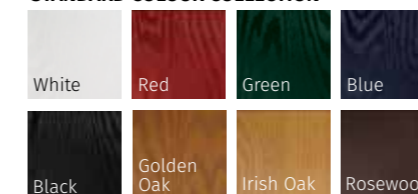

INFINITY COLOUR COLLECTION

STANDARD COLOUR COLLECTION

PRESTIGE COLOUR COLLECTION

AUGUSTA

AUGUSTA (TWILIGHT)
MATRIX GLAZING + 1400MM HANDLE WITH HERITAGE LOCK

AUGUSTA (COTSWOLD)
SIMPLICITY GLAZING + 1800MM HANDLE WITH HERITAGE LOCK

The Augusta is available with 4 glazing options and 4 Pilkington obscured glass designs

INFINITY COLOUR COLLECTION

STANDARD COLOUR COLLECTION

PRESTIGE COLOUR COLLECTION

INOX LYON

INOX LYON (WHITE) 600MM HANDLE + STANDARD LOCK