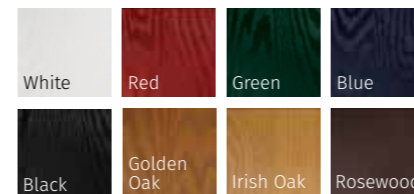

INFINITY COLOUR COLLECTION

STANDARD COLOUR COLLECTION