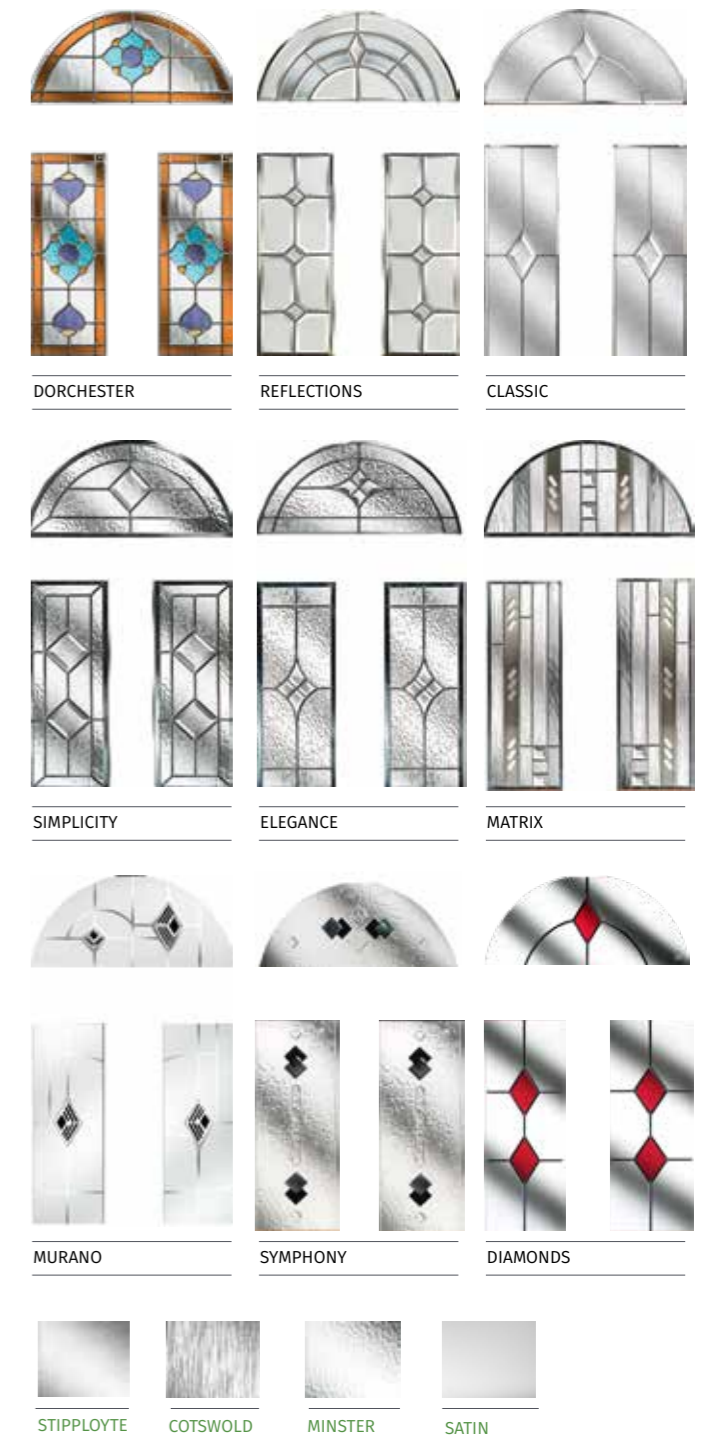

The Heritage Lock option allows you to place the lock higher up the door for all slam shut designs.

The Standard Lock option places the lock in the middle of the door for all slam shut designs.

PULL BAR LENGTH OPTIONS

STANDARD COLOUR COLLECTION

PRESTIGE COLOUR COLLECTION

COLOUR MATCH FRAME COLLECTION

OTHER RAL COLOURS AVAILABLE

Please speak to your installer for more details

COLOUR MATCH FRAME COLLECTION

RIVIERA, PORTRUSH & SUNBURST

INFINITY COLOUR COLLECTION

STANDARD COLOUR COLLECTION

PRESTIGE COLOUR COLLECTION

These doors are available with 9 glazing options and 4 Pilkington obscured glass designs

COLOUR MATCH DRIP BARS ON ALL OUR DOORS