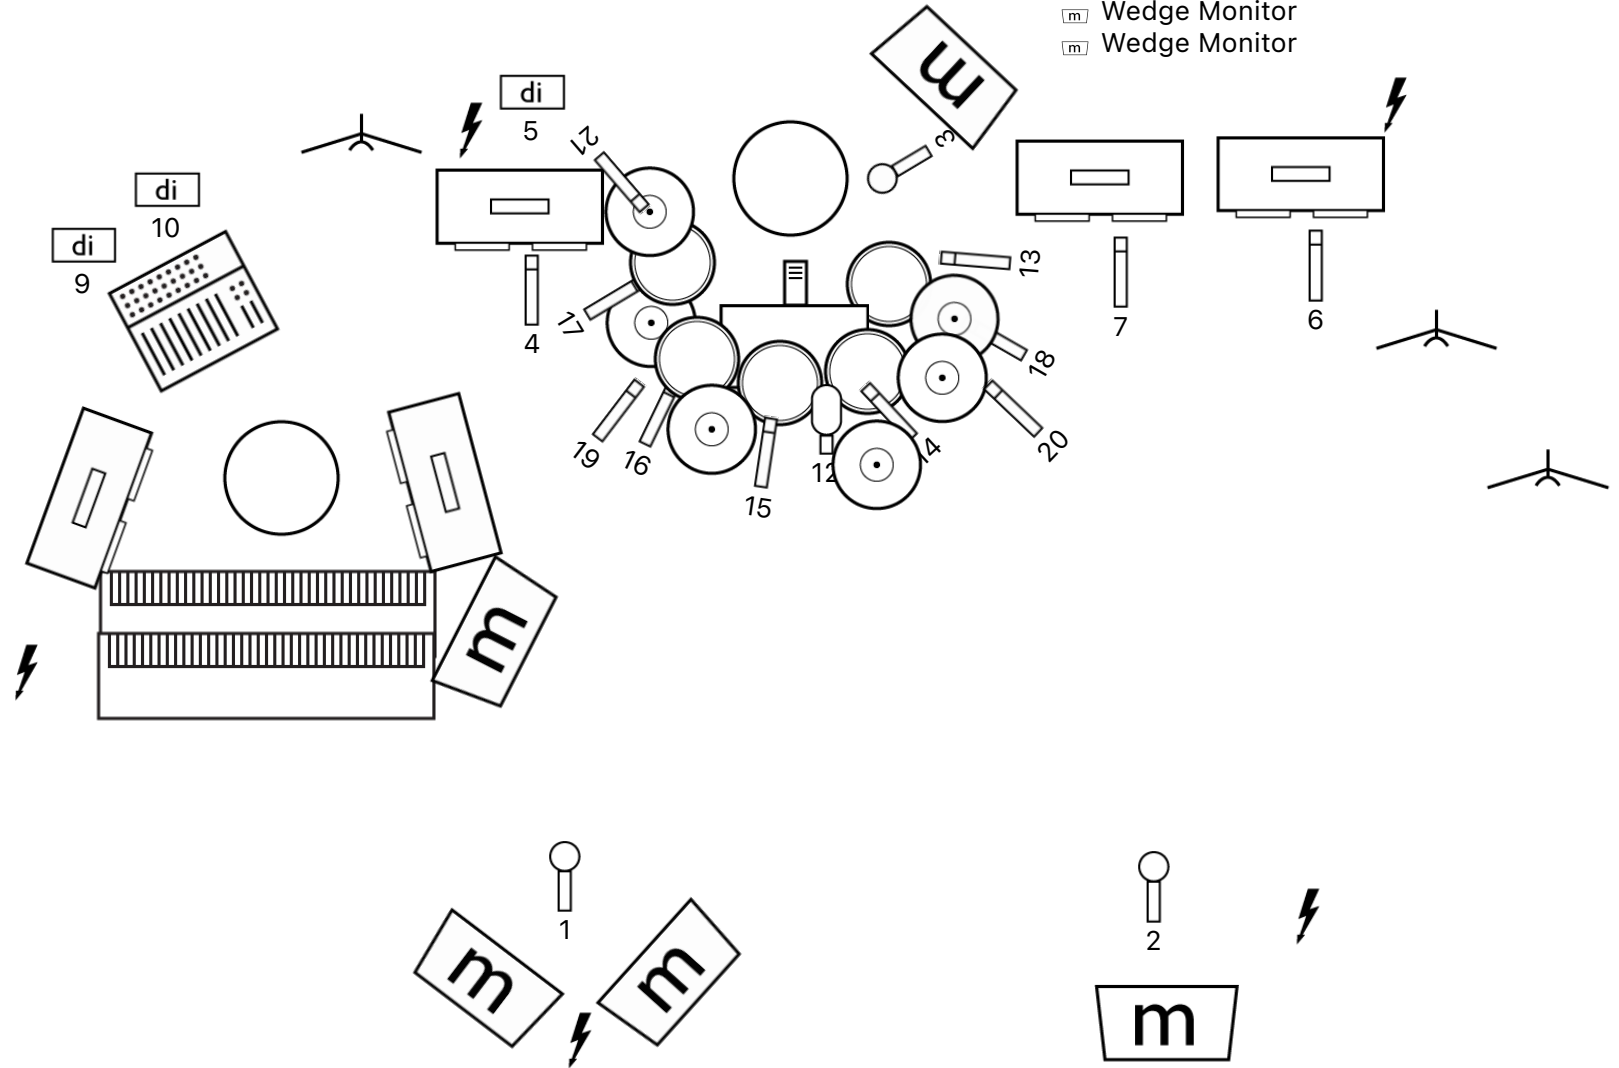

## Inputs

- 1 - Rosie Vox
- 2 - Guitar Vox
- 3 - Drum Vox
- 4 - Bass Mic
- 5 - Bass DI
- 6 - Guitar Amp L
- 7 - Guitar Amp R
- 9 - Keyboard DI L
- 10 - Keyboard DI R
- 12 - Kick Drum
- 13 - Snare Mic
- 14 - Rack Tom 1
- 15 - Rack Tom 2
- 16 - Rack Tom 3
- 17 - Floor Tom
- 18 - HH
- 19 - OH
- 20 - OH
- 21 - HH # 2

## Outputs

- Wedge Monitor
- Wedge Monitor
- Wedge Monitor
- Wedge Monitor
- Wedge Monitor

## Other Items

- Drum Stool
- Keyboard Stool
- ✈ Bass Stand
- ✈ Guitar Stand (2)
- ⚡ Bass A/C
- ⚡ Guitar A/C
- ⚡ Keys A/C
- ⚡ Power Outlet (2)
- 🎹 Keyboard Mixer